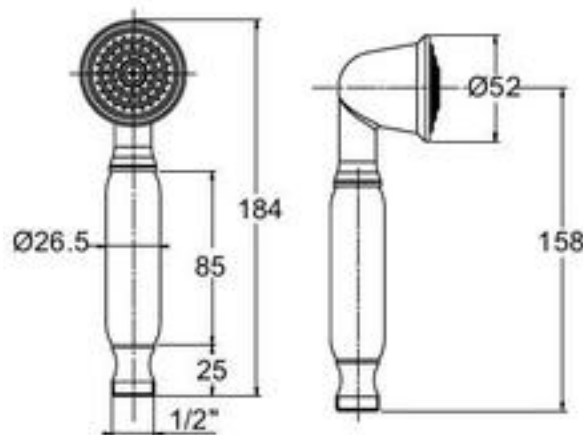

Hand showers
Shower heads
Shower hoses
Shower columns

Cacciatori
Via Alle Fabbriche, 7
I-28010 Nebbiuno (No)
Tel +39 0322 58588
Fax +39 0322 58588
email: info@ilariacacciatori.it
email: info@fcitaliaonline.it

Hand showers and shower heads Monojet old fashion hand showers

Violetta Art. DC5000

Old fashion **brass** hand shower

Available with

handle: brass, porcelain or white moplén

Disk: brass, ABS or antiscalé

Finishing: Chromium-plate, old bronze, copper, brushed nickel, Chromium-plated/gold, gold