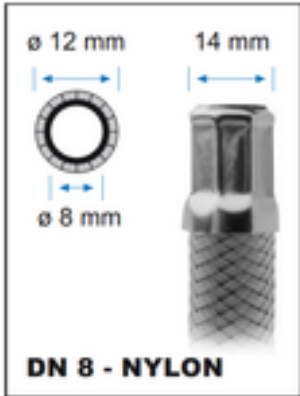

Stainless steel
and nylon
flexible hoses

Cacciatori
Via Alle Fabbriche, 7
I-28010 Nebbiuno (No)
Tel +39 0322 58588
Fax +39 0322 58588
email: info@lariacacciatori.it
email: info@scitaliaonline.it

Kitchen hoses

Nylon DN8 Series

Technical data:

Internal Ø 8
External Ø 12
Nylon braiding coating Ø 0,25 mm
Colour to be specified:
White (B)
Black (N)
Gray (G)
Stainless steel sleeves

The first letter indicates the colour (i.e. N=black)

DN	Fitting	Fitting	Length mm	code
DN8	 F 3/8"	 F 1/2"	800	(N)2 301.800
			900	(N)2 301.900
			1000	(N)2 301.1000
			1200	(N)2 301.1200
			1500	(N)2 301.1500
			1800	(N)2 301.1800
			2000	(N)2 301.2000
DN8	 F 1/2"	 F 1/2"	800	(N)2 300.800
			900	(N)2 300.900
			1000	(N)2 300.1000
			1200	(N)2 300.1200
			1500	(N)2 300.1500
			1800	(N)2 300.1800
			2000	(N)2 300.2000
DN8	 F 1/2"	 F 1/2" conical	800	(N)2 379.800
			900	(N)2 379.900
			1000	(N)2 379.1000
			1200	(N)2 379.1200
			1500	(N)2 379.1500
			1800	(N)2 379.1800
			2000	(N)2 379.2000
DN8	 F 1/2"	 M 15x1	800	(N)2 380.800
			900	(N)2 380.900
			1000	(N)2 380.1000
			1200	(N)2 380.1200
			1500	(N)2 380.1500
			1800	(N)2 380.1800
			2000	(N)2 380.2000
DN8	 F 1/2"	 Revolving M 15x1	800	(N)2 692.800
			900	(N)2 692.900
			1000	(N)2 692.1000
			1200	(N)2 692.1200
			1500	(N)2 692.1500
			1800	(N)2 692.1800
			2000	(N)2 692.2000