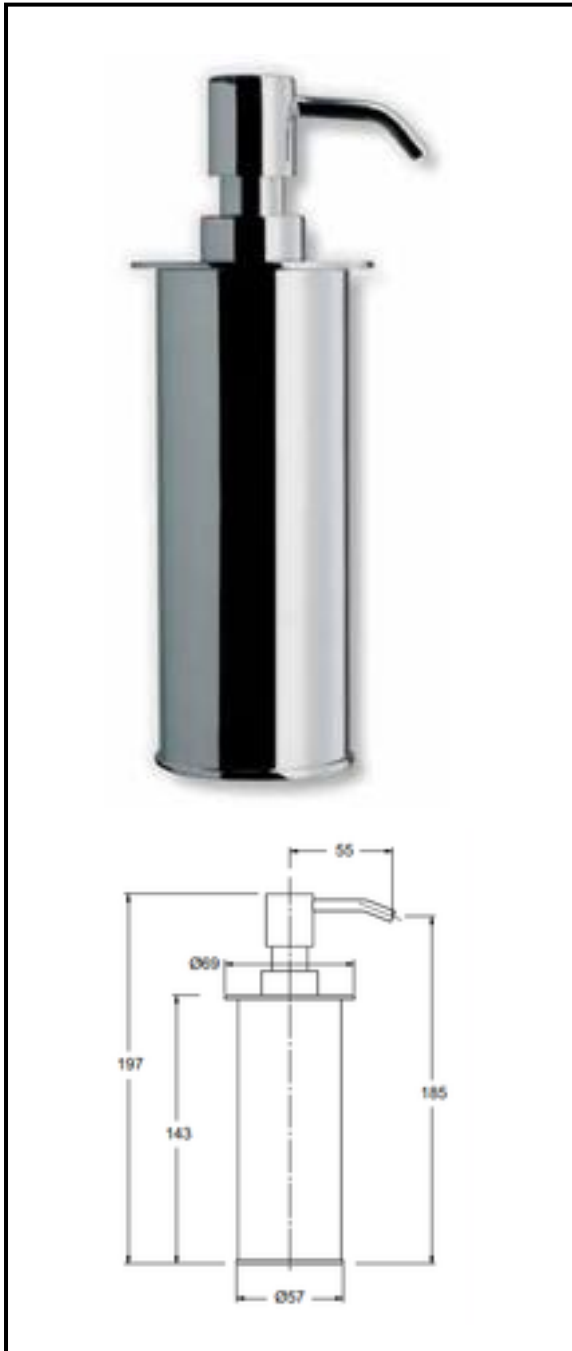

Hand showers
Shower heads
Shower hoses
Shower columns

Cacciatori
Via Alle Fabbriche, 7
I-28010 Nebbiuno (No)
Tel +39 0322 58588
Fax +39 0322 58588
email: info@ilariacacciatori.it
email: info@fcitaliaonline.it

Flexible hoses and accessories

Accessories – Complete sets

Art. ACOMDI

Arte

Brass soap dispenser

Finishing: chromium-plated

Packing: carton box