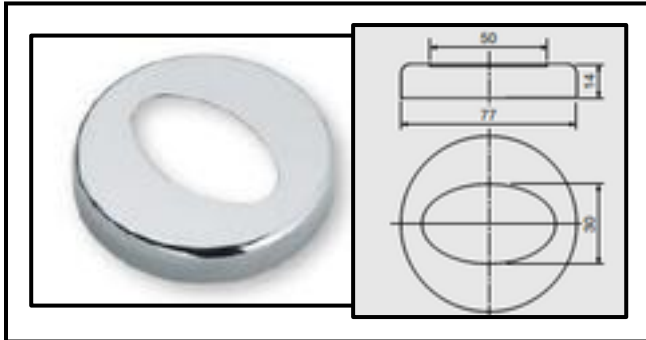

Roses and accessories

Art. MI08

Rose with oval bore