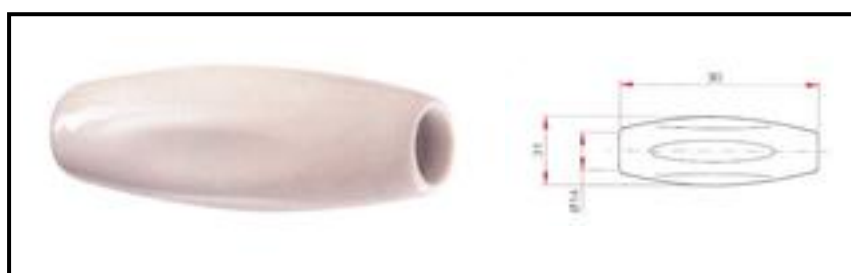

Art. 426
Resin or porcelain
knob for hand shower