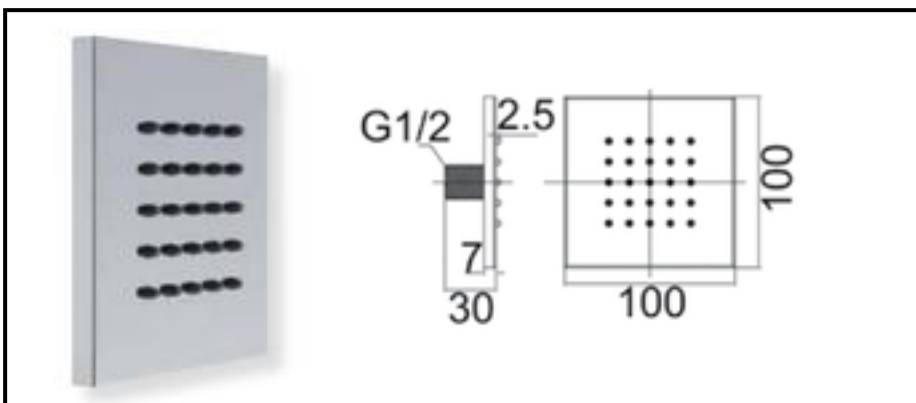

Monza

Art. SD4059

Adjustable lateral **brass**
shower head

with rubber clean

$\frac{1}{2}$ M connection

Finishing: chromium-plated

Packing: carton box

Parigi