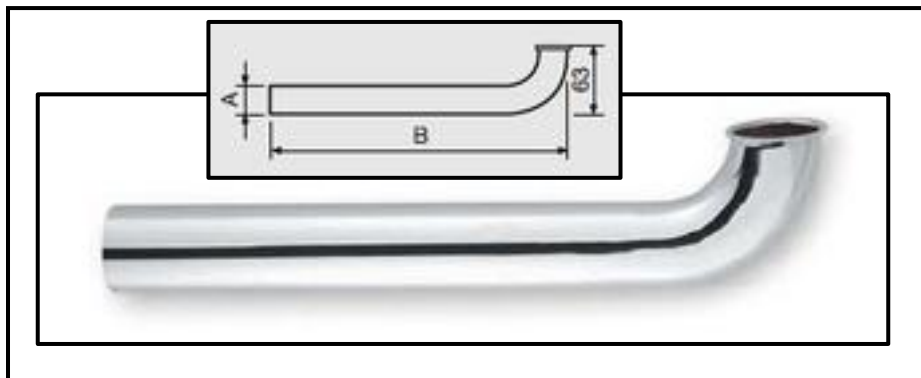

Sleeves, elbows and fittings

Art. CN06
Outlet pipe

A = Ø 26 - 30 - 32
B = 200 - 250 - 300 mm