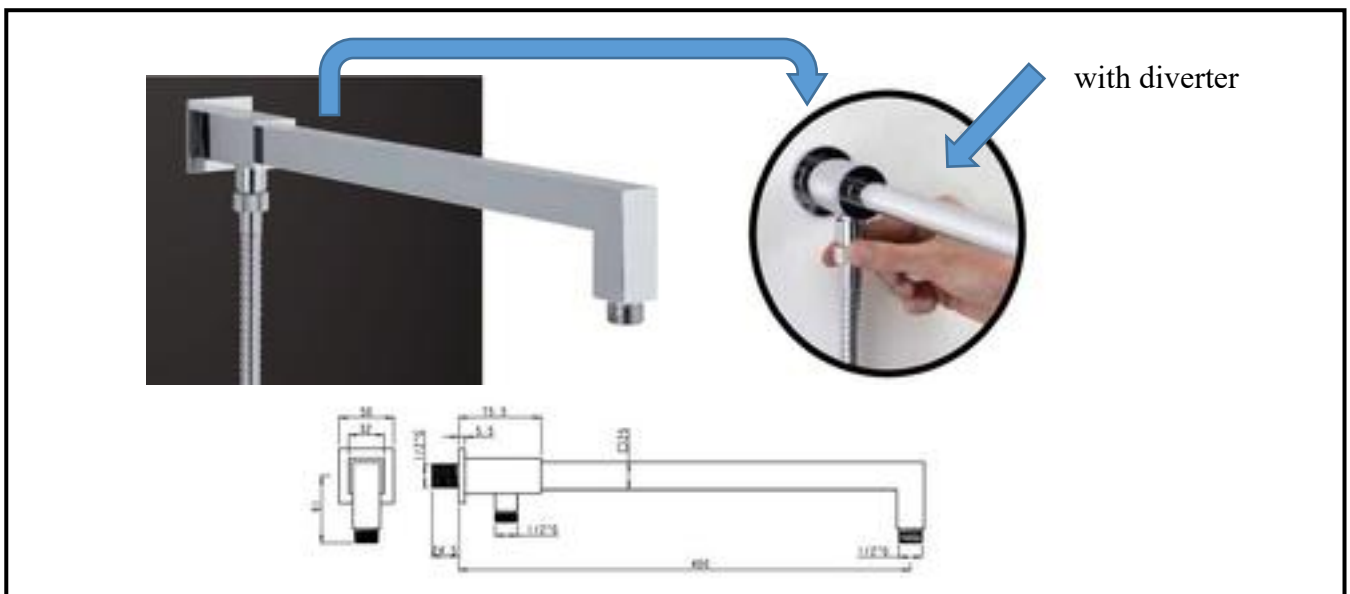

Shower arms

Art. BD 6056

Brass round shower arm, 1/2 MM connection,
Available lengths: 350/400 mm
Finishing: chromium-plated

Art. BD 6042DV

Brass shower arm, 1/2 M x 1/2 M x 1/2 M connection, with diverter
Length 400 mm
Finishing: chromium-plated