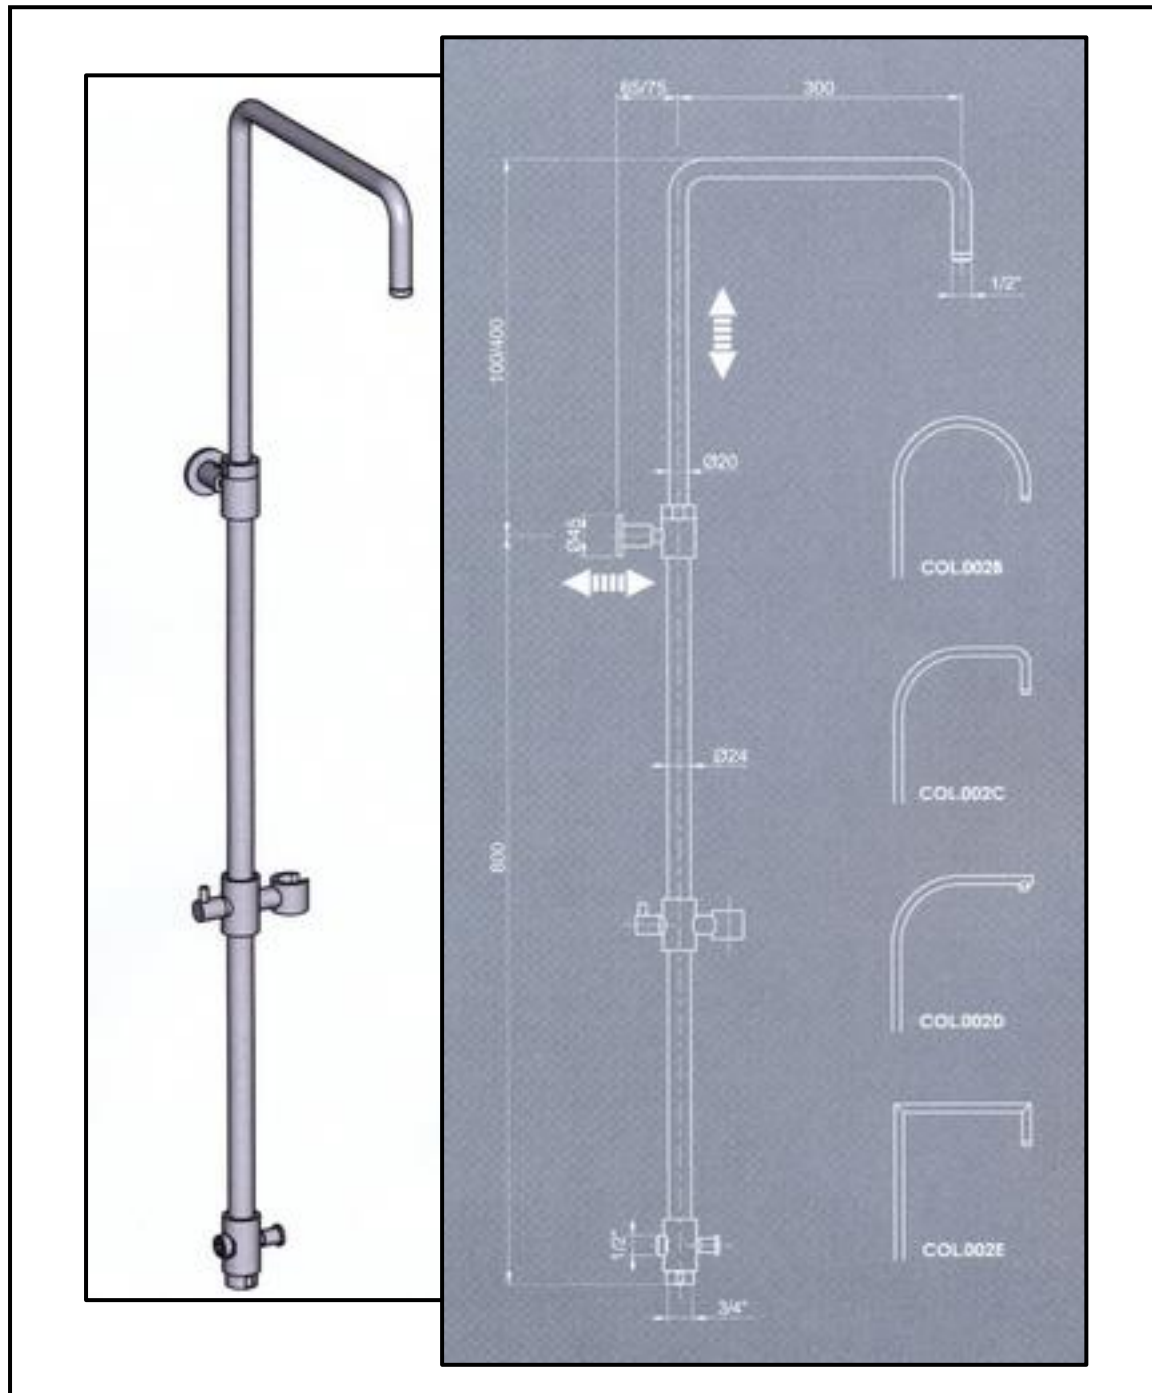

Shower arm, pipe for shower column and accessories for shower arms and column

Art. COL.002A

Telescopic shower column
with orientable and adjustable arm
sliding shower holder,
diverter with $\frac{3}{4}$ " connection