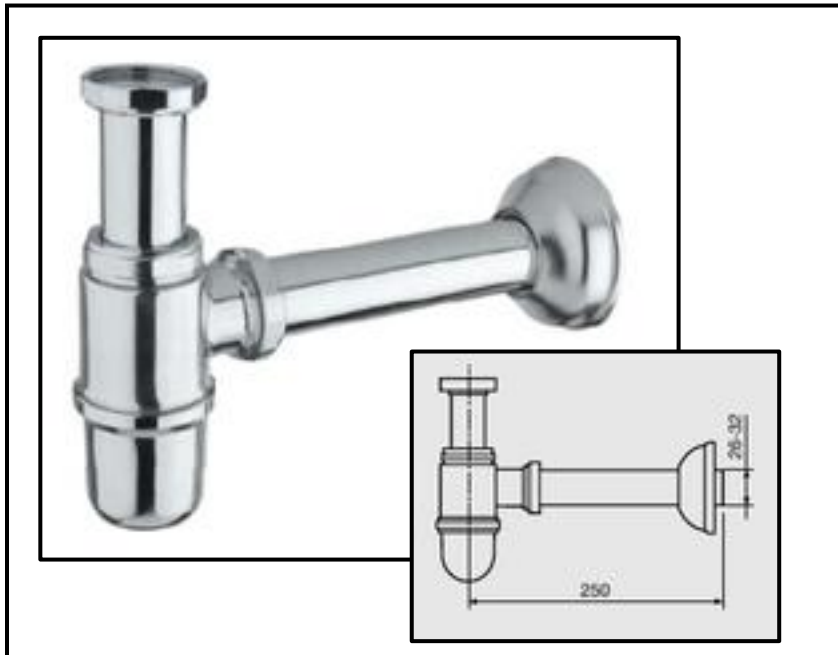

Siphons

Art. SF01

Bottle trap

SF01.1	SF01.2
1"	1"1/4