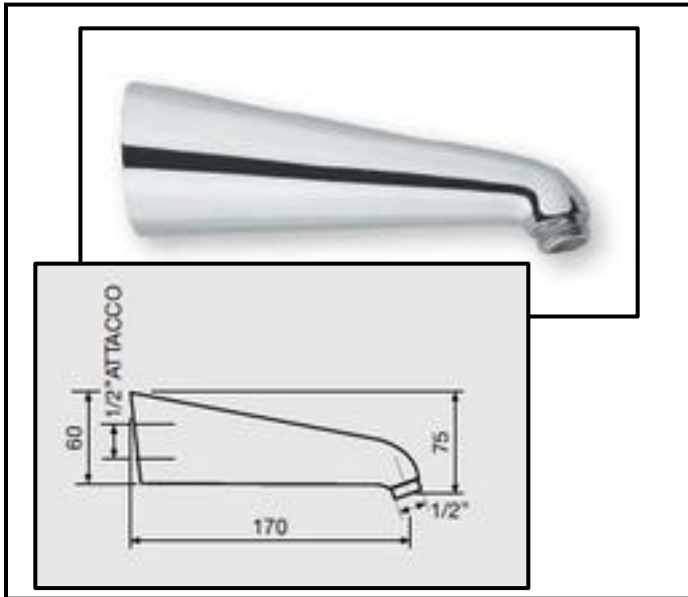

Shower arm, pipe for shower column and accessories for shower arms and column

Art. BR10.01

Cast conical shower arm