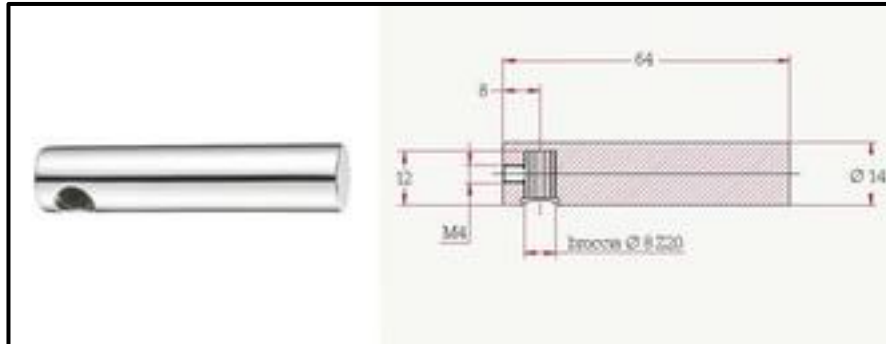

Brass
handles

Cacciatori
Via Alle Fabbriche, 7
I-28010 Nebbiono (No)
Tel +39 0322 58588
Fax +39 0322 58588
email: info@ilariacacciatori.it
email: info@fcitaliaonline.it

Minimal line Handles