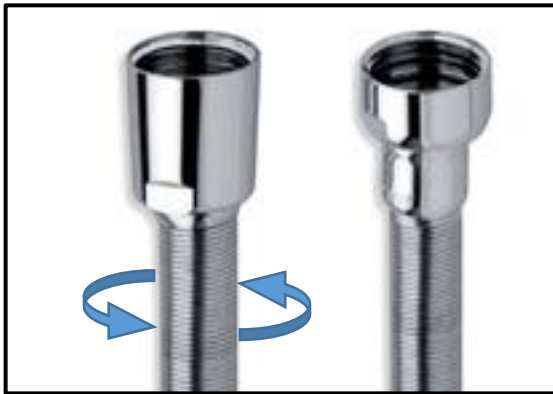

Hand showers
Shower heads
Shower hoses
Shower columns

Cacciatori
Via Alle Fabbriche, 7
I-28010 Nebbiuno (No)
Tel +39 0322 58588
Fax +39 0322 58588
email: info@ilariacacciatori.it
email: info@fcitaliaonline.it

Flexible hoses and accessories

Flexible hoses

Art. FL7001
Antitorsion stainless steel wire
Flexible hose
Length: 150-200 cm