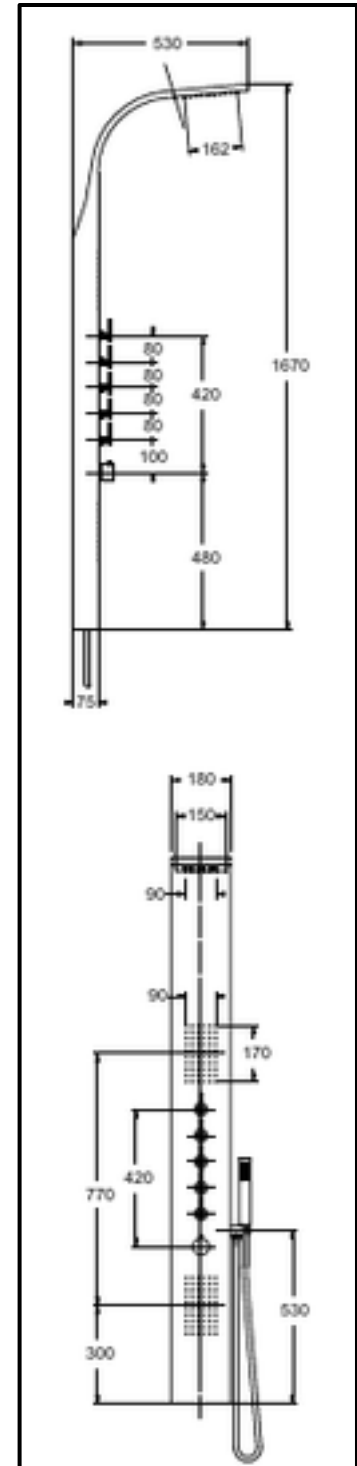

Hand showers
Shower heads
Shower hoses
Shower columns

Cacciatori
Via Alle Fabbriche, 7
I-28010 Nebbiuno (No)
Tel +39 0322 58588
Fax +39 0322 58588
email: info@ilariacacciatori.it
email: info@fcitaliaonline.it

Shower columns

Art. CLAI03

Antiscale floor satin finish stainless steel shower multifunction column with mixer and waterfall flow

Finishing: satin finish stainless steel

Art. CLAI03CC3CR