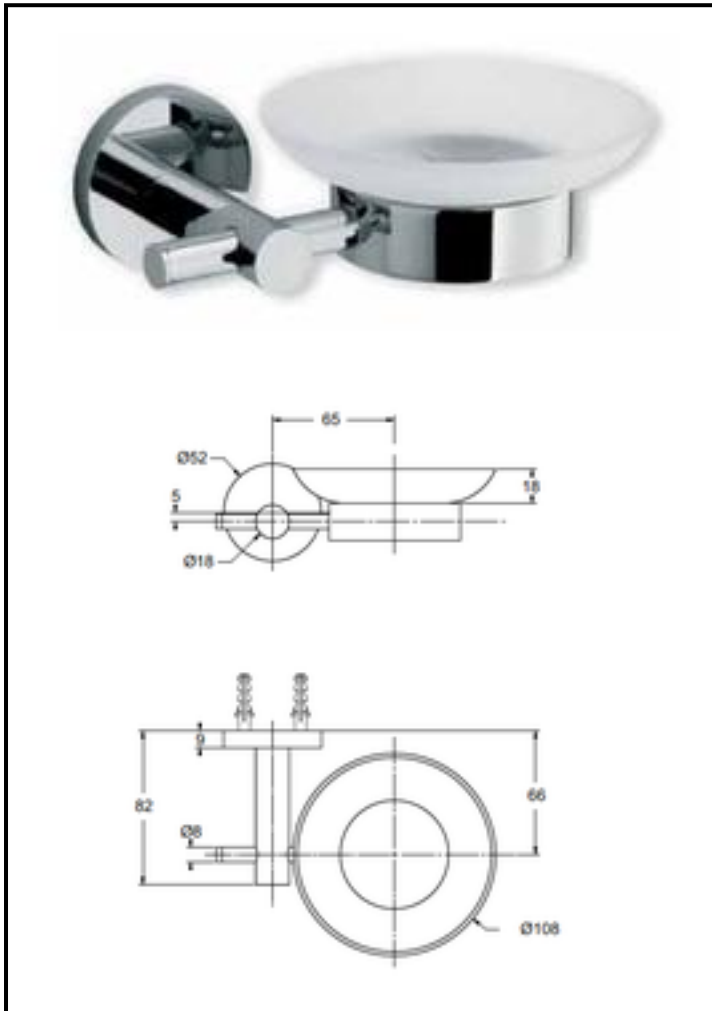

Hand showers
Shower heads
Shower hoses
Shower columns

Cacciatori
Via Alle Fabbriche, 7
I-28010 Nebbiuno (No)
Tel +39 0322 58588
Fax +39 0322 58588
email: info@ilariacacciatori.it
email: info@fcitaliaonline.it

Flexible hoses and accessories

Accessories – Complete set