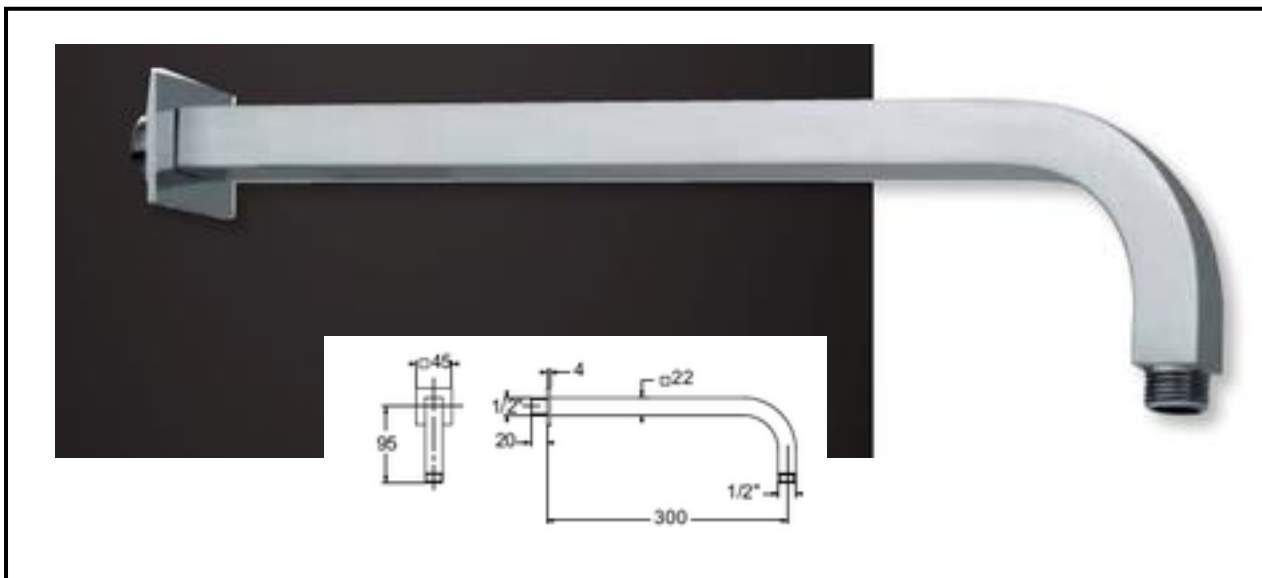

Shower arms

Art. BD 6053

Luxury brass rectangular shower arm, ½ MM connection,
Length 360 mm
Finishing: chromium-plated

Art. BD 6052

Luxury brass square shower arm 22x22 mm, ½ MM connection,
Length 300 mm
Finishing: chromium-plated