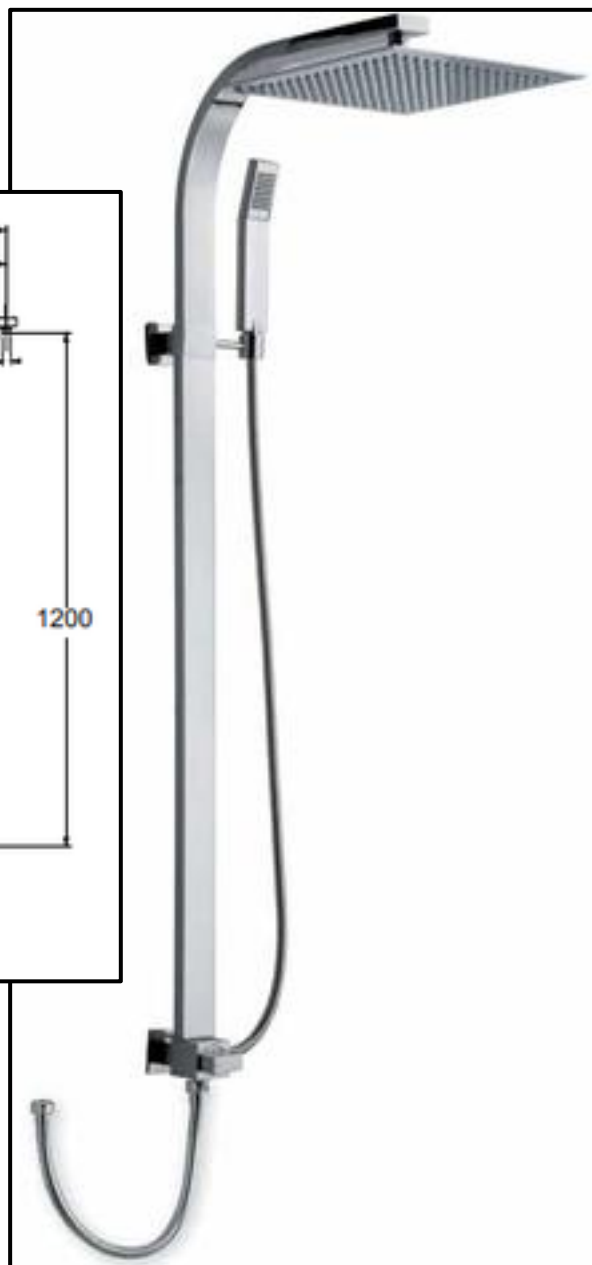

Shower columns

Art. CL 2155

Finishing: Chromium-plated

Art. CL2155003CR

Brass shower column with diverter
and shower support

Art. CL2155N3CR

Set composed by: Column CL 2155,
Parigi 30x30 cm shower head,
Quadra shower hand, double interlocked
flexible hose cm 150.