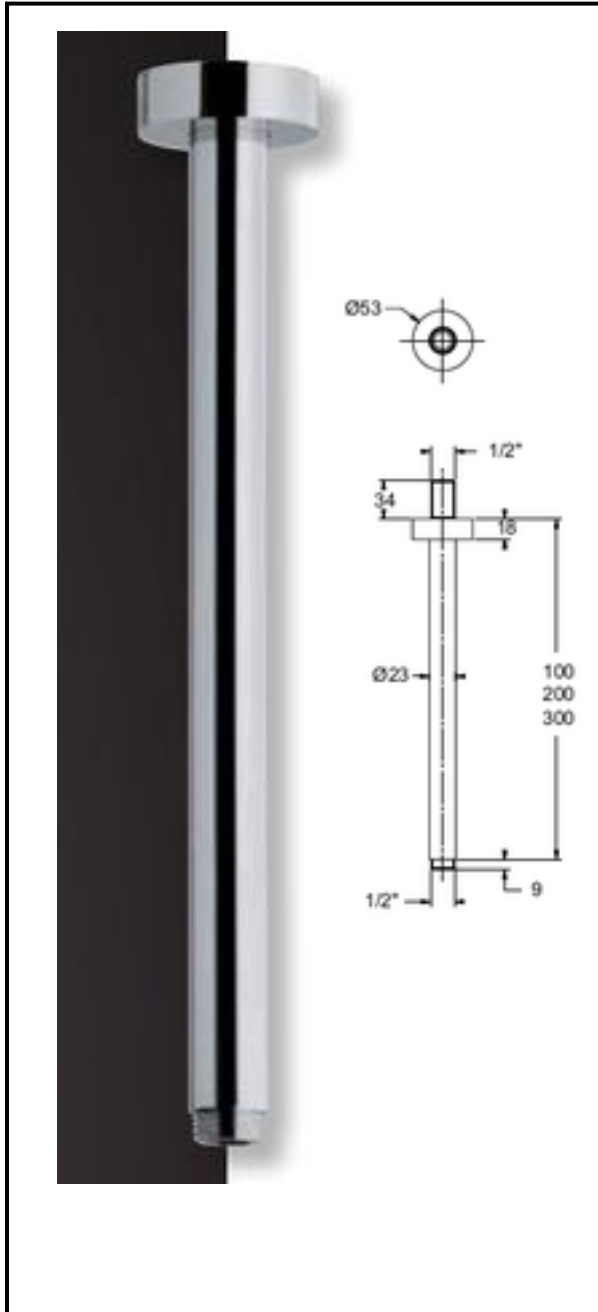

Hand showers
Shower heads
Shower hoses
Shower columns

Cacciatori
Via Alle Fabbriche, 7
I-28010 Nebbiuno (No)
Tel +39 0322 58588
Fax +39 0322 58588
email: info@ilariacacciatori.it
email: info@fcitaliaonline.it

Shower arms

Art. BD 6047

Ceiling brass shower arm,
1/2 MM connection,
Available lengths: 100/200/300 mm
Finishing: chromium-plated