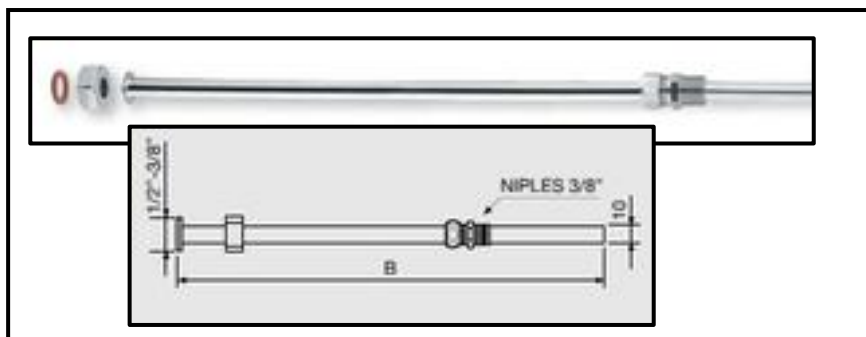

Copper pipes and fittings

Art. CN08

Copper pipe with welded plate

B = mm 300 - 350 - 400 - 500

Art. CN09

Copper pipe with simple stamped plate

B = mm 300 - 350 - 400 - 500

Art. CN10

Complete copper pipe with simple plate

B = mm 300 - 350 - 400 - 500

Art. CN11

Pipe for single lever mixer 10x1

B = mm 300 - 350 - 400

Art. CN11.PRL

Extension for pipe for single lever mixer

Spouts