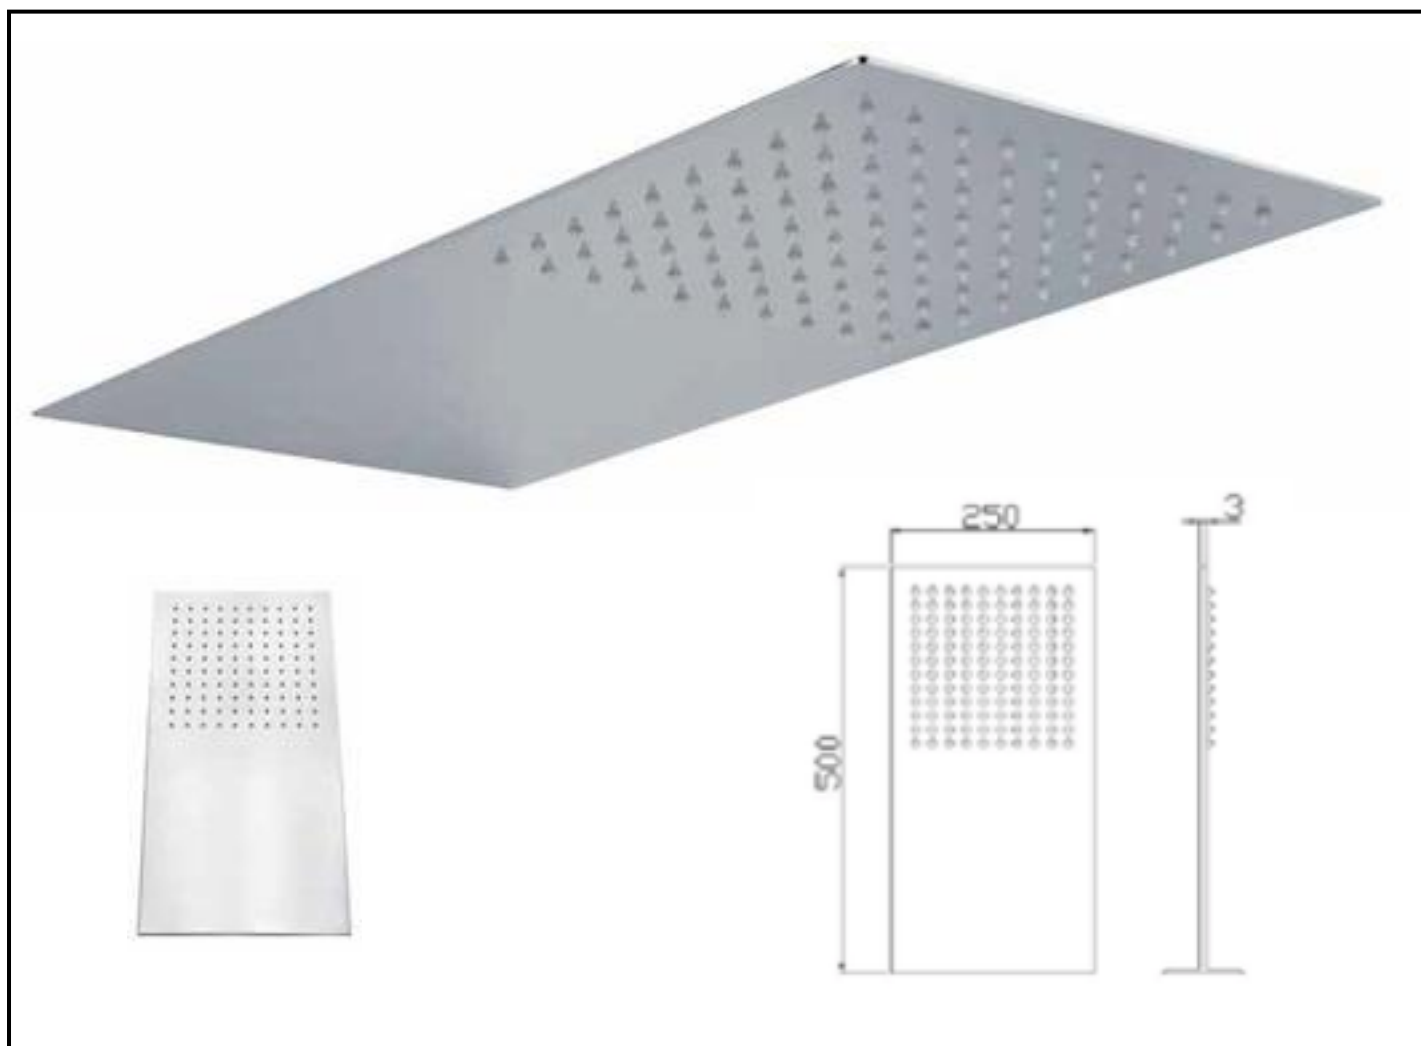

Hand showers
Shower heads
Shower hoses
Shower columns

Cacciatori
Via Alle Fabbriche, 7
I-28010 Nebbiuno (No)
Tel +39 0322 58588
Fax +39 0322 58588
email: info@ilariacacciatori.it
email: info@fcitaliaonline.it

Shower heads Stainless steel

Lipsia

Art. SD2050 500 x 250 mm

Wall stainless steel rectangular antiscaling shower head, with rain jet

To obtain a normal shower flow with an ultrathin shower head, it's required 0,7 **bar pressure** only.

8 L/min