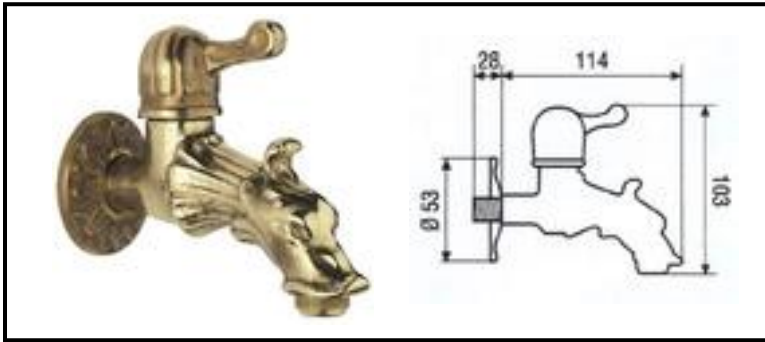

Brass
handles

Cacciatori
Via Alle Fabbriche, 7
I-28010 Nebbiuno (No)
Tel +39 0322 58588
Fax +39 0322 58588
email: info@ilariacacciatori.it
email: info@fcitaliaonline.it

Artistic Line

Art. 920
½" M connection coupling hose
artistic short tap quick pitch
with rose