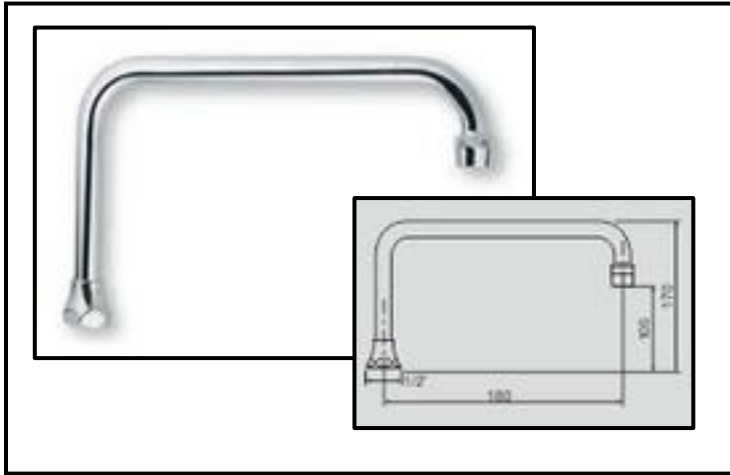

Spouts

Cacciatori
Via Alle Fabbriche, 7
I-28010 Nebbiuno (No)
Tel +39 0322 58588
Fax +39 0322 58588
email: info@ilariacacciatori.it
email: info@fcitaliaonline.it

Spouts

Art. CA10.01

“L” spout Ø 14, ½” universal joint