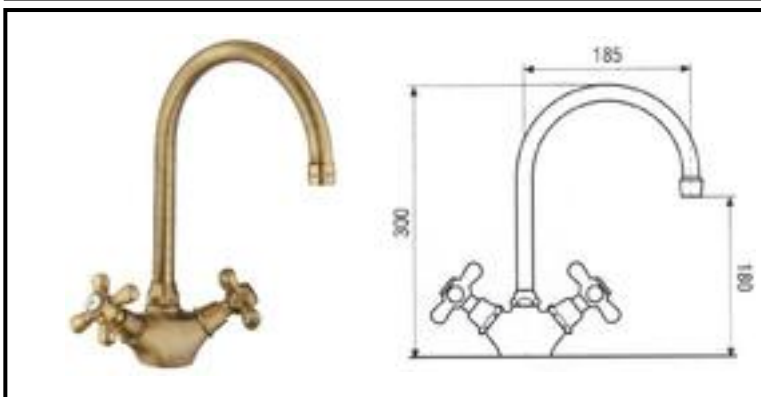

Artistic Line

Art. 905
Coupling hose tap
with clinic lever
and rose

Art. 906
1/2" M coupling
Impero style quick pitch
tap with clinic lever

Art. 907
jointed tap
with clinic lever

Art. 908
Single hole tap with
revolving spout