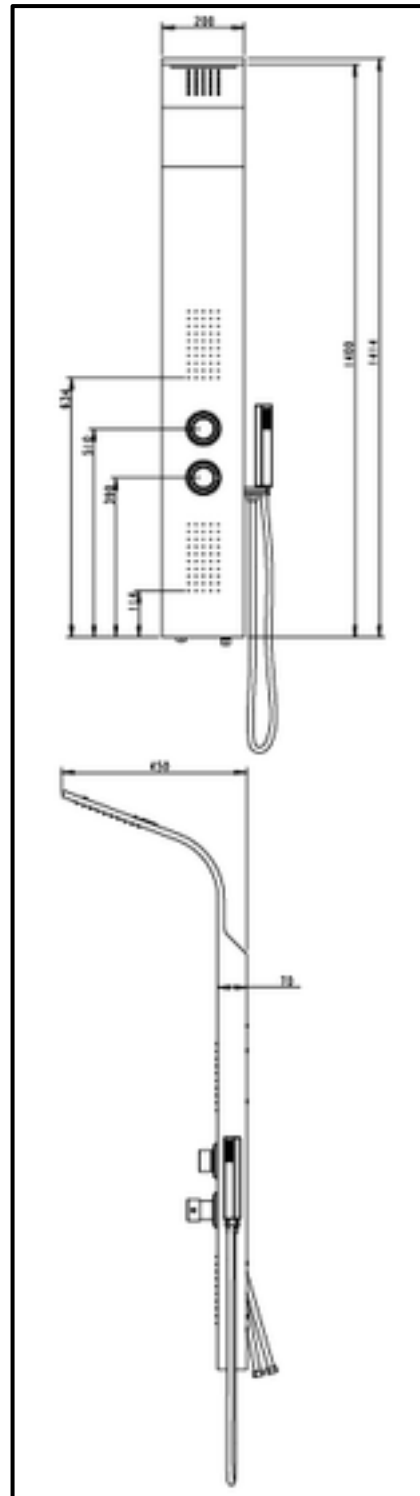

Hand showers
Shower heads
Shower hoses
Shower columns

Cacciatori
Via Alle Fabbriche, 7
I-28010 Nebbiuno (No)
Tel +39 0322 58588
Fax +39 0322 58588
email: info@ilariacacciatori.it
email: info@fcitaliaonline.it

Shower columns

Art. CLAL11

Antiscale floor aluminium shower multifunction column with mixer and waterfall flow
Finishing: white