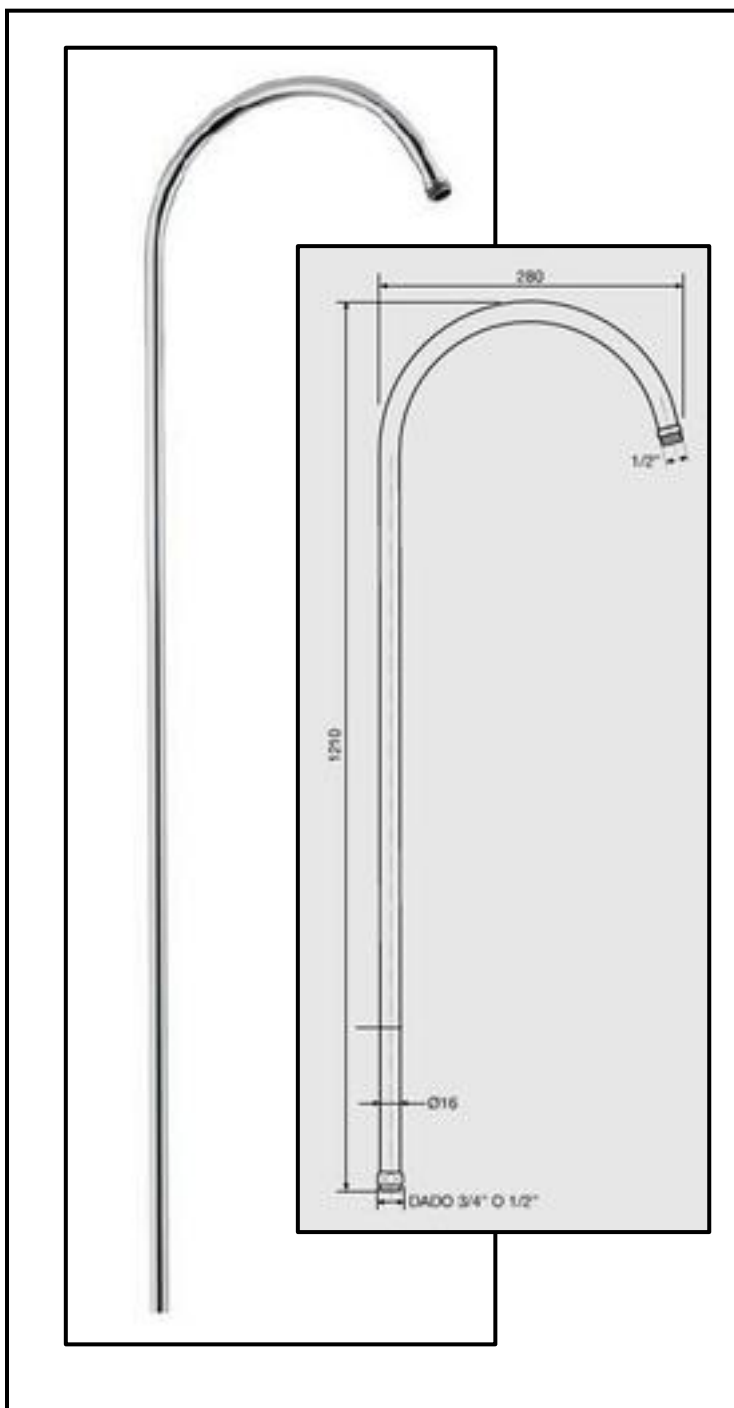

Art. BR23

Luxury telescopic shower column

BR25.01.P	BR25.01.L
"P" model	"L" model