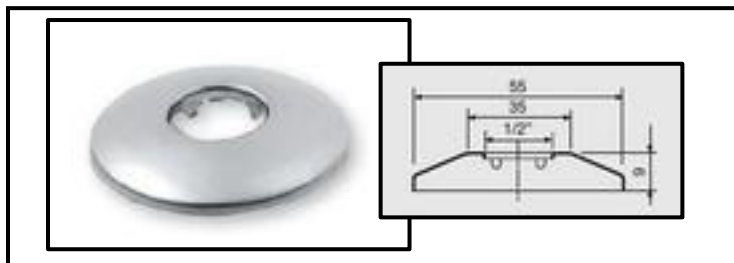

Roses and accessories

Art. MI06
WC Rose Ø 26/30/32

Art. MI06.01
1/2" brass rose

Art. MI06.02
Steel rose with 1/2" false threading

Art. MI06.03
Heavy brass rose with 1/2" threading

Art. MI07
Conical rose Ø 26/30/32/40