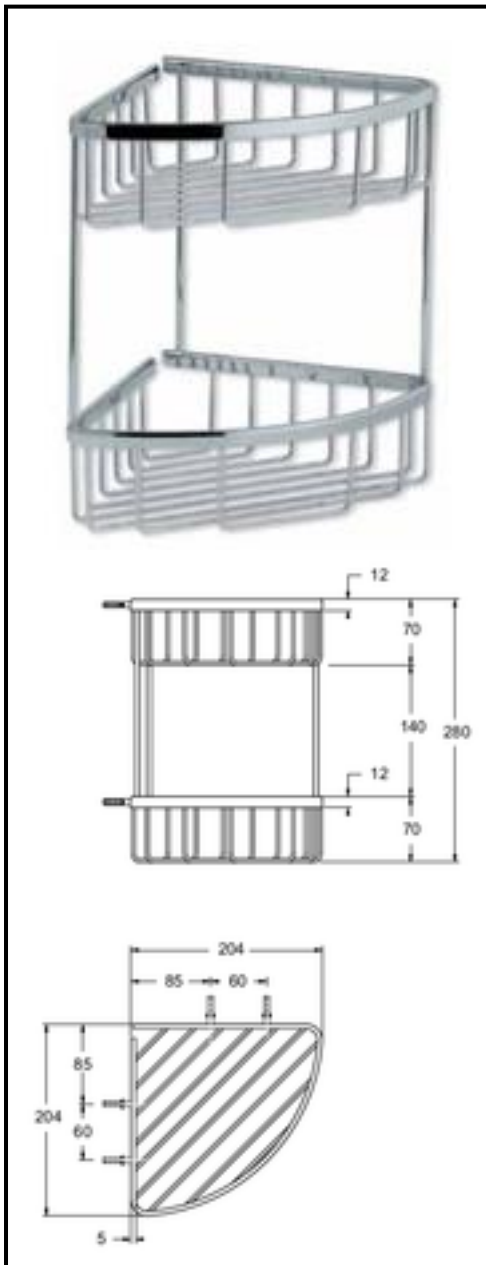

Hand showers
Shower heads
Shower hoses
Shower columns

Cacciatori
Via Alle Fabbriche, 7
I-28010 Nebbiuno (No)
Tel +39 0322 58588
Fax +39 0322 58588
email: info@ilariacacciatori.it
email: info@fcitaliaonline.it

Flexible hoses and accessories

Accessories

Art. ACOAN2

2 layers **brass** corner basket
Finishing: chromium-plated
Packing: carton box