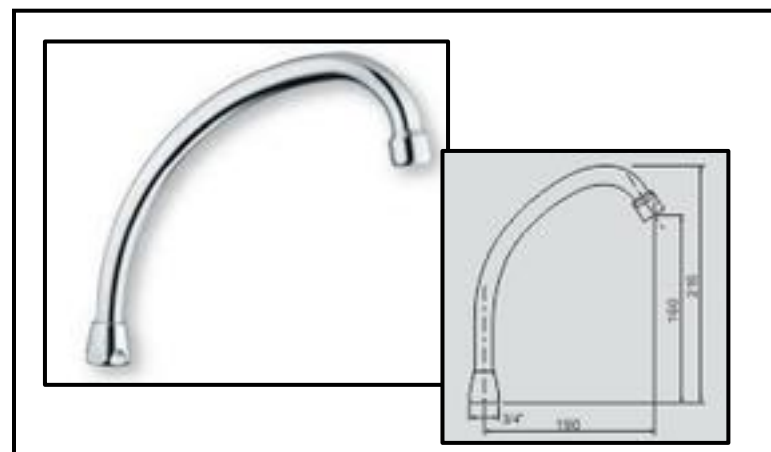

Art. CA04.01

Long “J” Spout Ø 18, universal joint,
A=200 mm