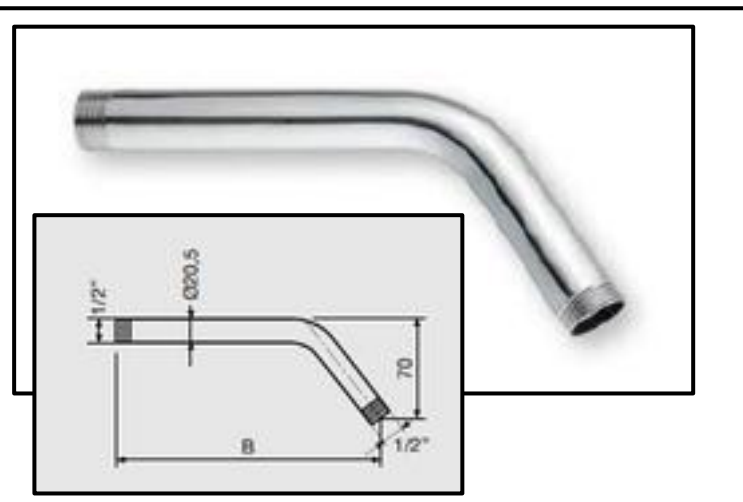

Art. BR04

American shower arm
Ø 20 x 45°

BR04.14	BR04.20
B=140 mm	B=200 mm