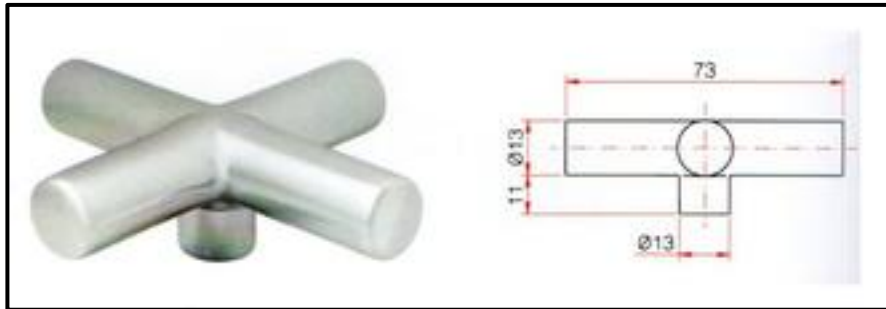

Brass
handles

Cacciatori
Via Alle Fabbriche, 7
I-28010 Nebbiono (No)
Tel +39 0322 58588
Fax +39 0322 58588
email: info@ilariacacciatori.it
email: info@fcitaliaonline.it

Minimal line Handles