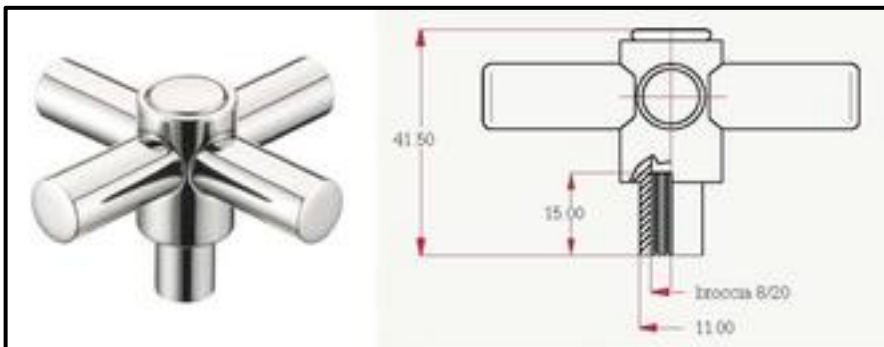

Brass handles

Cacciatori
Via Alle Fabbriche, 7
I-28010 Nebbiuno (No)
Tel +39 0322 58588
Fax +39 0322 58588
email: info@ilariacacciatori.it
email: info@fcitaliaonline.it

Minimal line Handles