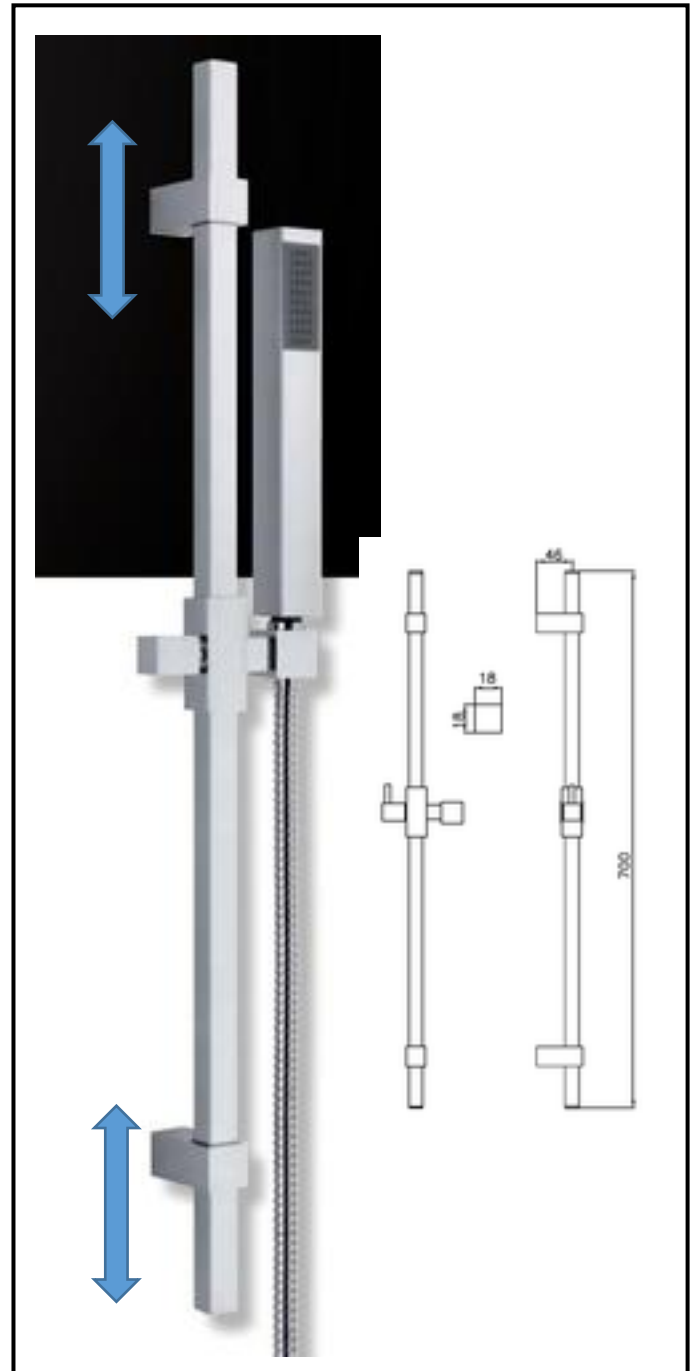

Glamour

Art. SL7V44803CR

Glamour sliding rail

Completely in **brass**, with $\square$ 18x18mm rod,

brass sliding part and **adjustable support**,
overall length 70 cm

Finishing: chromium-plated

Packing: box with transparent window