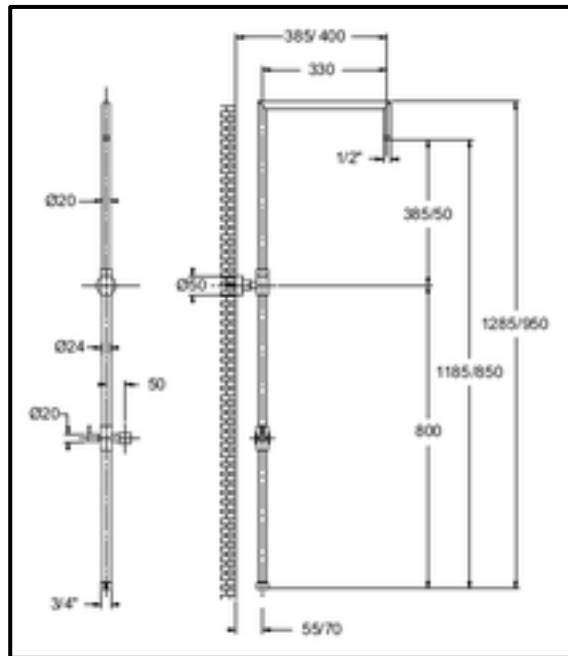

Hand showers
Shower heads
Shower hoses
Shower columns

Cacciatori
Via Alle Fabbriche, 7
I-28010 Nebbiuno (No)
Tel +39 0322 58588
Fax +39 0322 58588
email: info@ilariacacciatori.it
email: info@fcitaliaonline.it

Shower columns

Art. CL2174

Brass adjustable shower column, revolving arm and slider.

It is available in 4 different assembling systems

Finishing: Chromium-plated

Art. C74A00000CR

For ext. shower upper
 $\frac{3}{4}$ connection

A

Art. C74A41055CR
Brass column without
diverter and with $\frac{3}{4}$ F
connection with *Vienna*
 $\varnothing$ 250 mm shower head,
Artist shower hand,
double interlocked hose
cm 150

Art. C74A00000CR
Shower column only
with $\frac{3}{4}$ connection

Assembling Systems

For ext. shower
upper $\frac{3}{4}$ connection

B

Art. C74B41055CR
Brass column with
diverter and with $\frac{3}{4}$ F
connection with *Vienna*
 $\varnothing$ 250 mm shower head,
Artist shower hand,
double interlocked hose
com 150

Art. C574B00000CR
Shower column only
with $\frac{3}{4}$ connection

For built in
shower

C

Art. C74C41055CR
Brass column with
diverter and wall water
connection with *Vienna*
 $\varnothing$ 250 mm shower head,
Artist shower hand,
double interlocked hose
cm 150

Art. C74C00000CR
Shower column only
with $\frac{3}{4}$ connection

Art. C74C41055CR

For external shower
and built in

D

C74D41055CR
Brass column with
diverter and flexible hose
connection with *Vienna*
 $\varnothing$ 250 mm shower
head, *Artist* showerhand,
double interlocked hose
cm 150 and com 60

Art. C74D00000CR
Shower column only
with $\frac{3}{4}$ connection