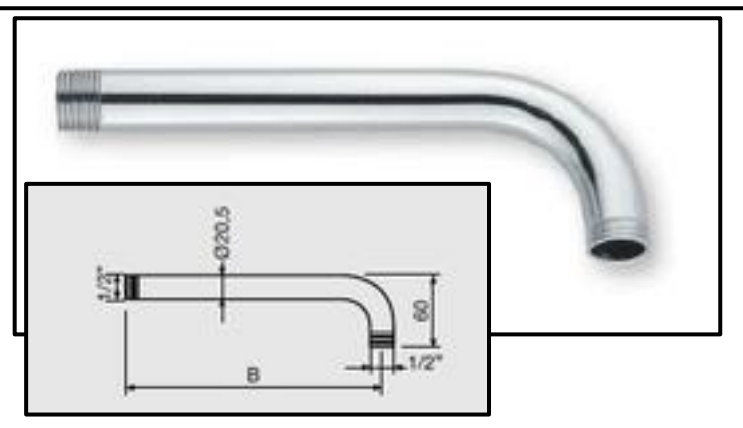

Art. BR03

Shower arm Ø 20 x 90°

BR03.20	BR03.25	BR03.30	BR03.40
B=200 mm	B=250 mm	B=300 mm	B=400 mm