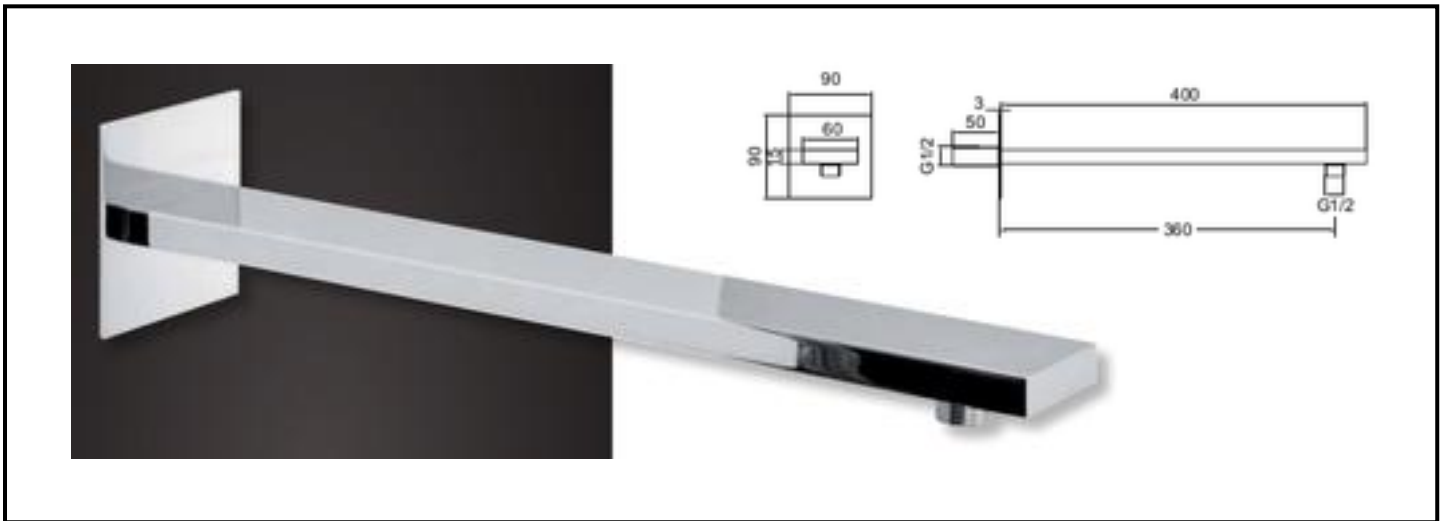

Shower arms Special length

Art. BD 6055

Luxury brass rectangular shower arm 60x 15 mm, 1/2 MM connection,
Length 360 mm
Finishing: chromium-plated

Art. BD 6054

Luxury brass shower arm, 1/2 MM connection,
Length 387 mm
Finishing: chromium-plated