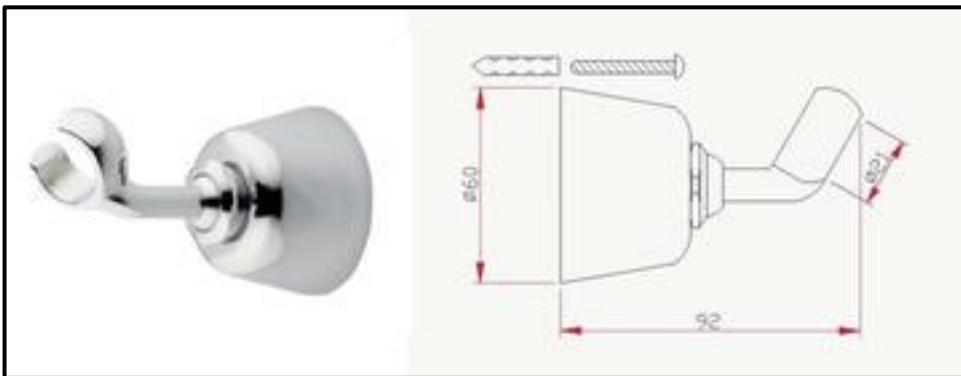

Brass
handles

Cacciatori
Via Alle Fabbriche, 7
I-28010 Nebbiuno (No)
Tel +39 0322 58588
Fax +39 0322 58588
email: info@ilariacacciatori.it
email: info@fcitaliaonline.it

Hand showers and accessories

Art. 458
Wall bracket
with water
connection