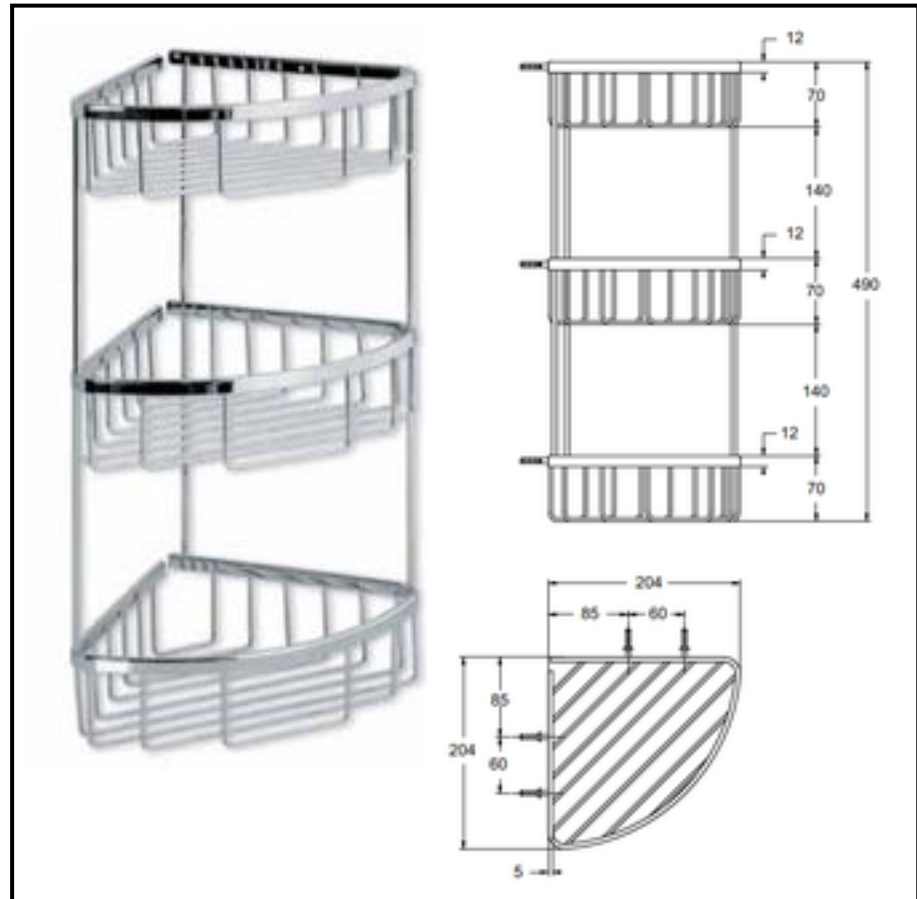

Art. ACOAN3

3 layers **brass** corner basket
Finishing: chromium-plated
Packing: carton box