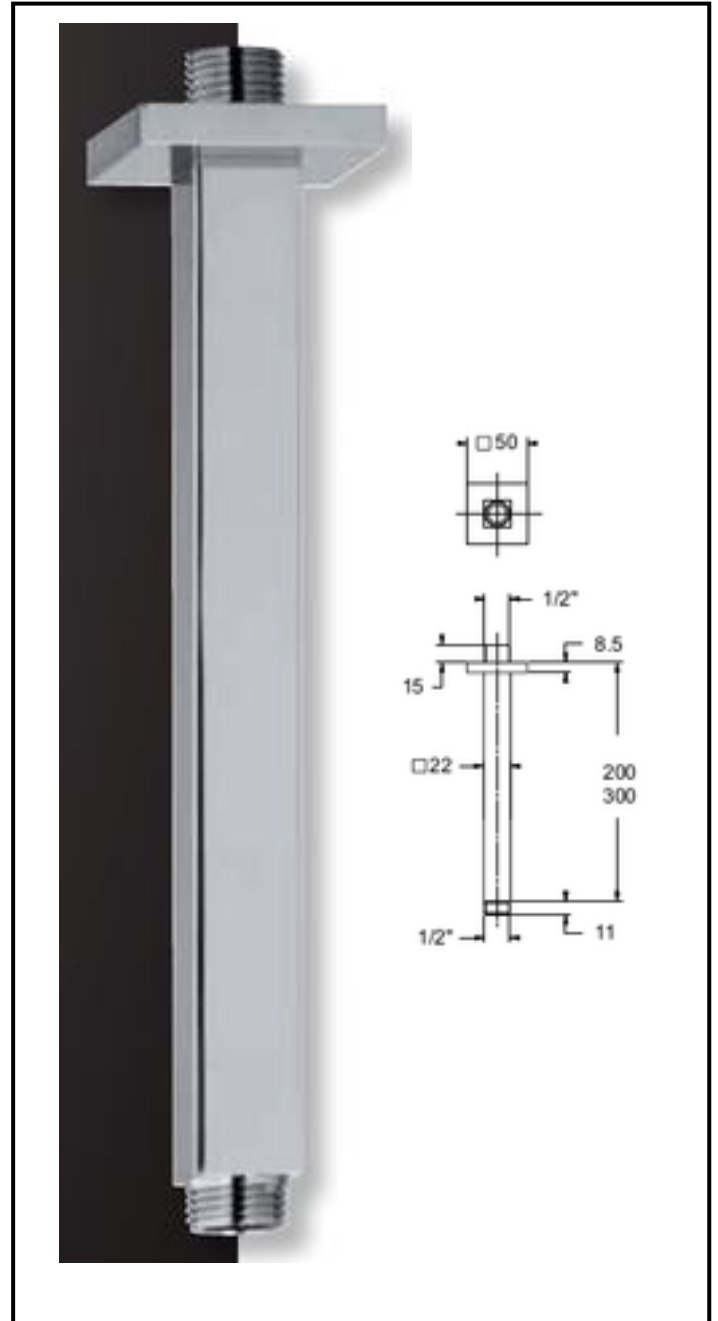

Art. BD 6047

Ceiling brass shower arm,
1/2 MM connection,
Available lengths: 100/200/300 mm
Finishing: chromium-plated