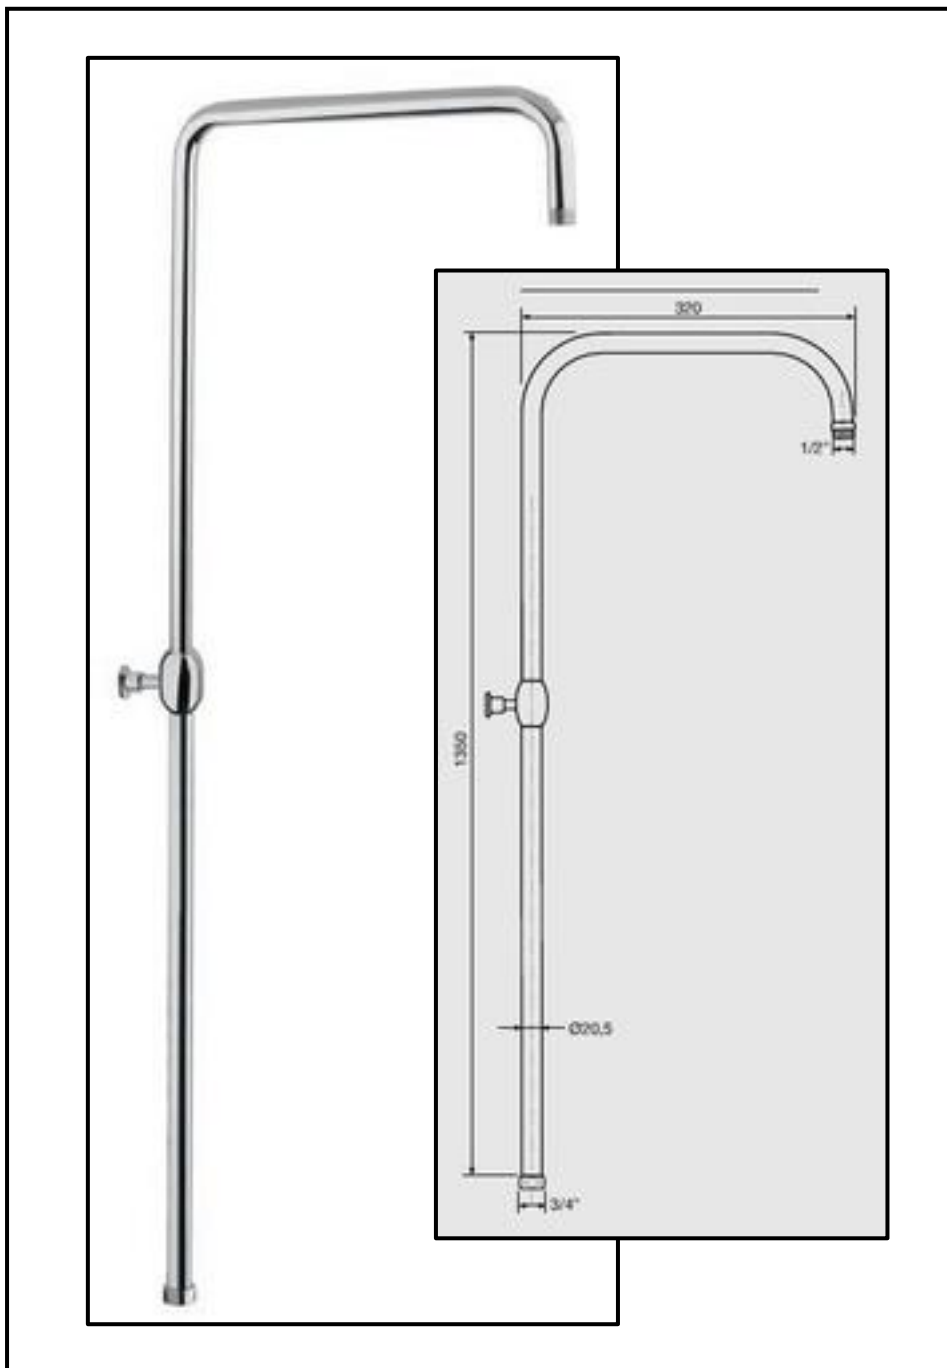

Shower arm, pipe for shower column and accessories for shower arms and column

Art. BR25.02

Luxury fixed shower column

BR25.02.P	BR25.02.L
"P" model	"L" model