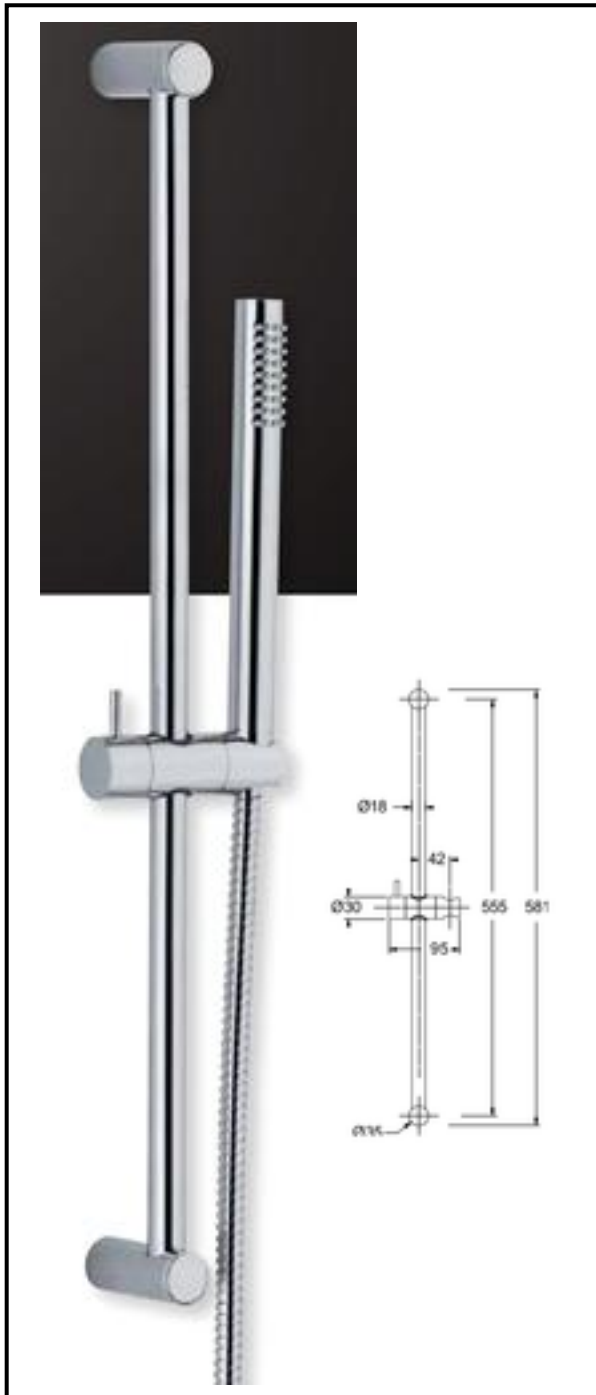

Hand showers
Shower heads
Shower hoses
Shower columns

Cacciatori
Via Alle Fabbriche, 7
I-28010 Nebbiuno (No)
Tel +39 0322 58588
Fax +39 0322 58588
email: info@ilariacacciatori.it
email: info@fcitaliaonline.it

Sliding rails

Toscana

Art. SL8T45503CR

Toscana sliding rail
completely in **brass** with Ø 18 mm rod
brass sliding part,
overall length 58 cm
Finishing: chromium-plated
Packing: box with transparent window