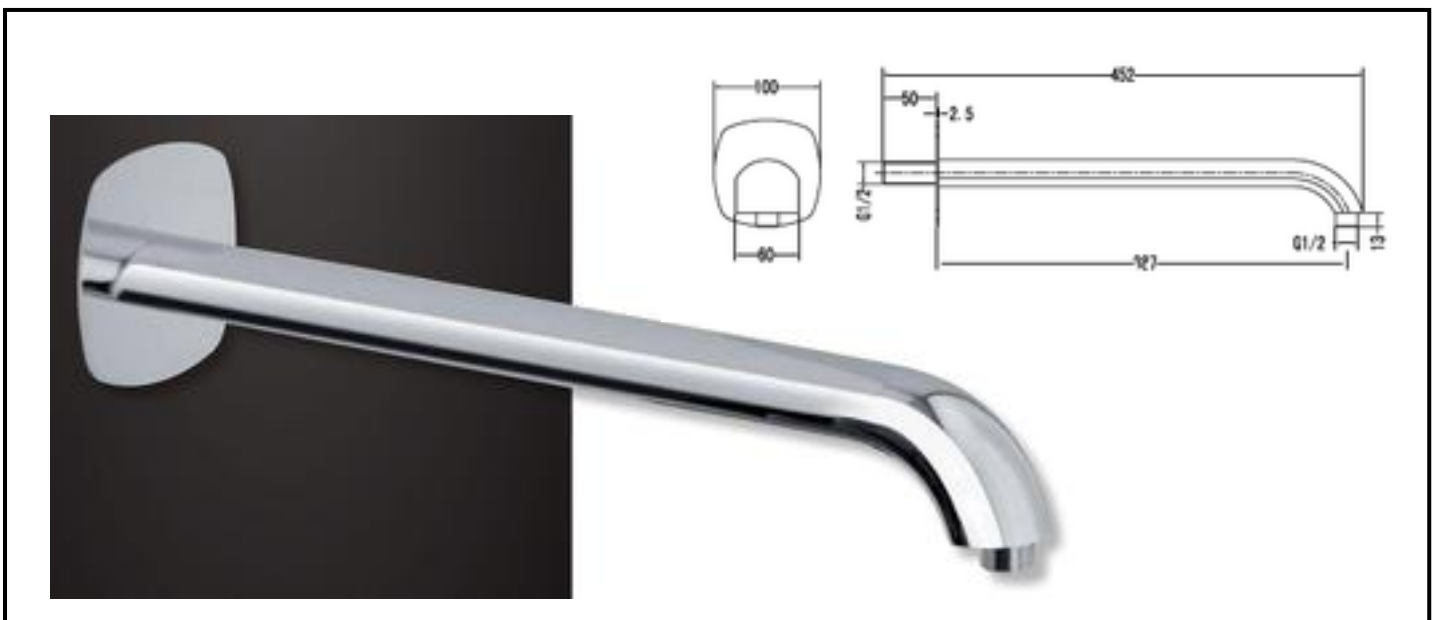

Shower arms Special length

Art. BD 6055

Luxury brass rectangular shower arm 60x 15 mm, 1/2 MM connection,
Length 360 mm
Finishing: chromium-plated

Art. BD 6054

Luxury brass shower arm, 1/2 MM connection,
Length 387 mm
Finishing: chromium-plated