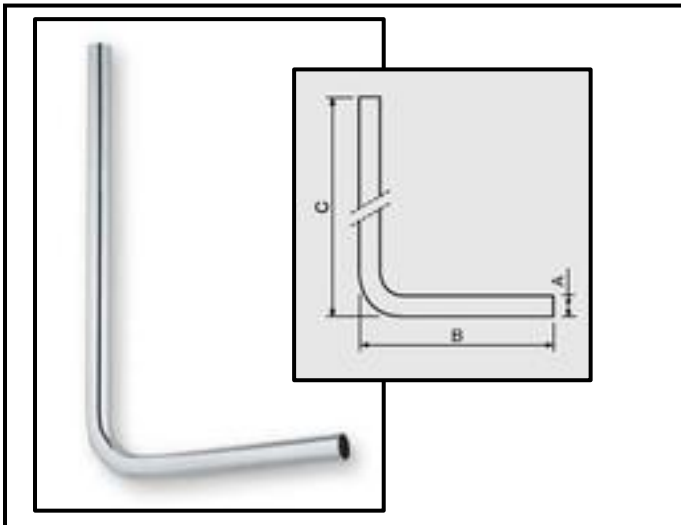

Art. CR05

Bracket $\varnothing$ 12 or $\varnothing$ 14

CR05.12	CR05.14
A=$\varnothing$ 12	A=$\varnothing$ 14
BxC=150x250	BxC=200x300
BxC=200x300	BxC=150x250