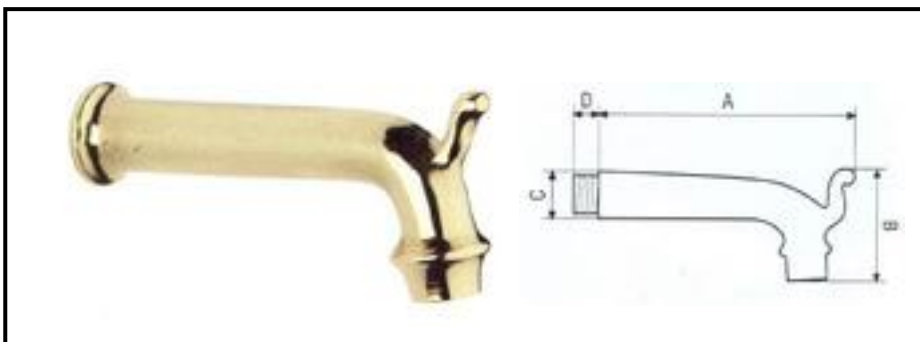

Artistic Line

Art. 925
½ “ M connection built in
tap FF

Art. 926
1 ¼ “ connection continuous
supplier ½ “ M A

		A	B	C	D
926/A	½ “	120	41	27	28
926/B	¾ “	155	60	33	15
926/C	1”	170	80	45	32
926/D	1 ¼”	170	75	49	25