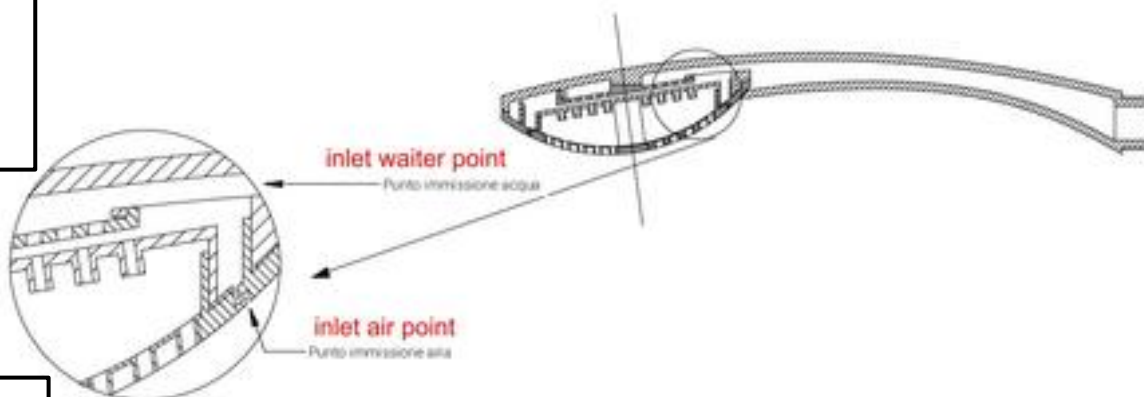

Shower heads

Perla Series

Water saving up to 30% (mixing air and water)

Perla3 Art. DC5086

3 jets hydromassage ABS hand shower with rubber clean,
with saving water system up to 30 %
Finishing: chrome/white
Packing: carton box/plastic bag