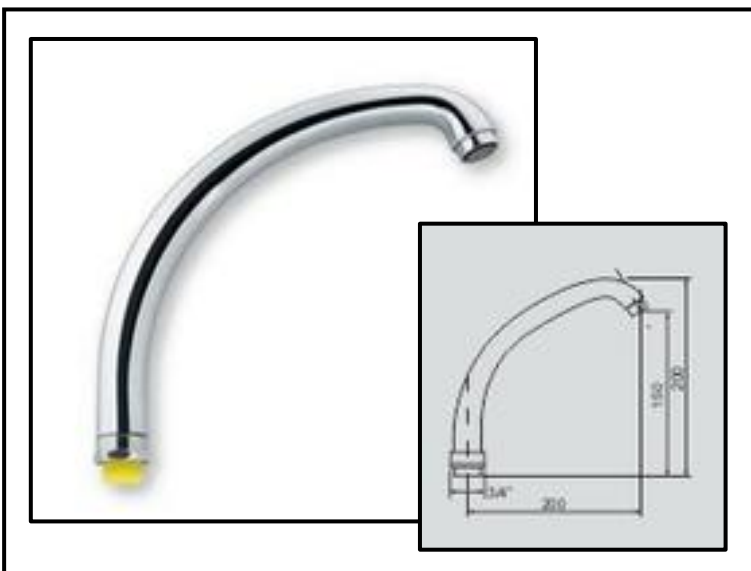

Art. CA22.00

Long similar cast spout complete
A=200 mm