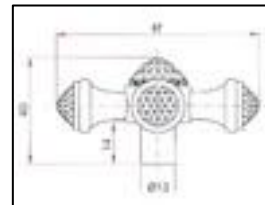

Art. 2016
Ice handle
with Swarovski
elements