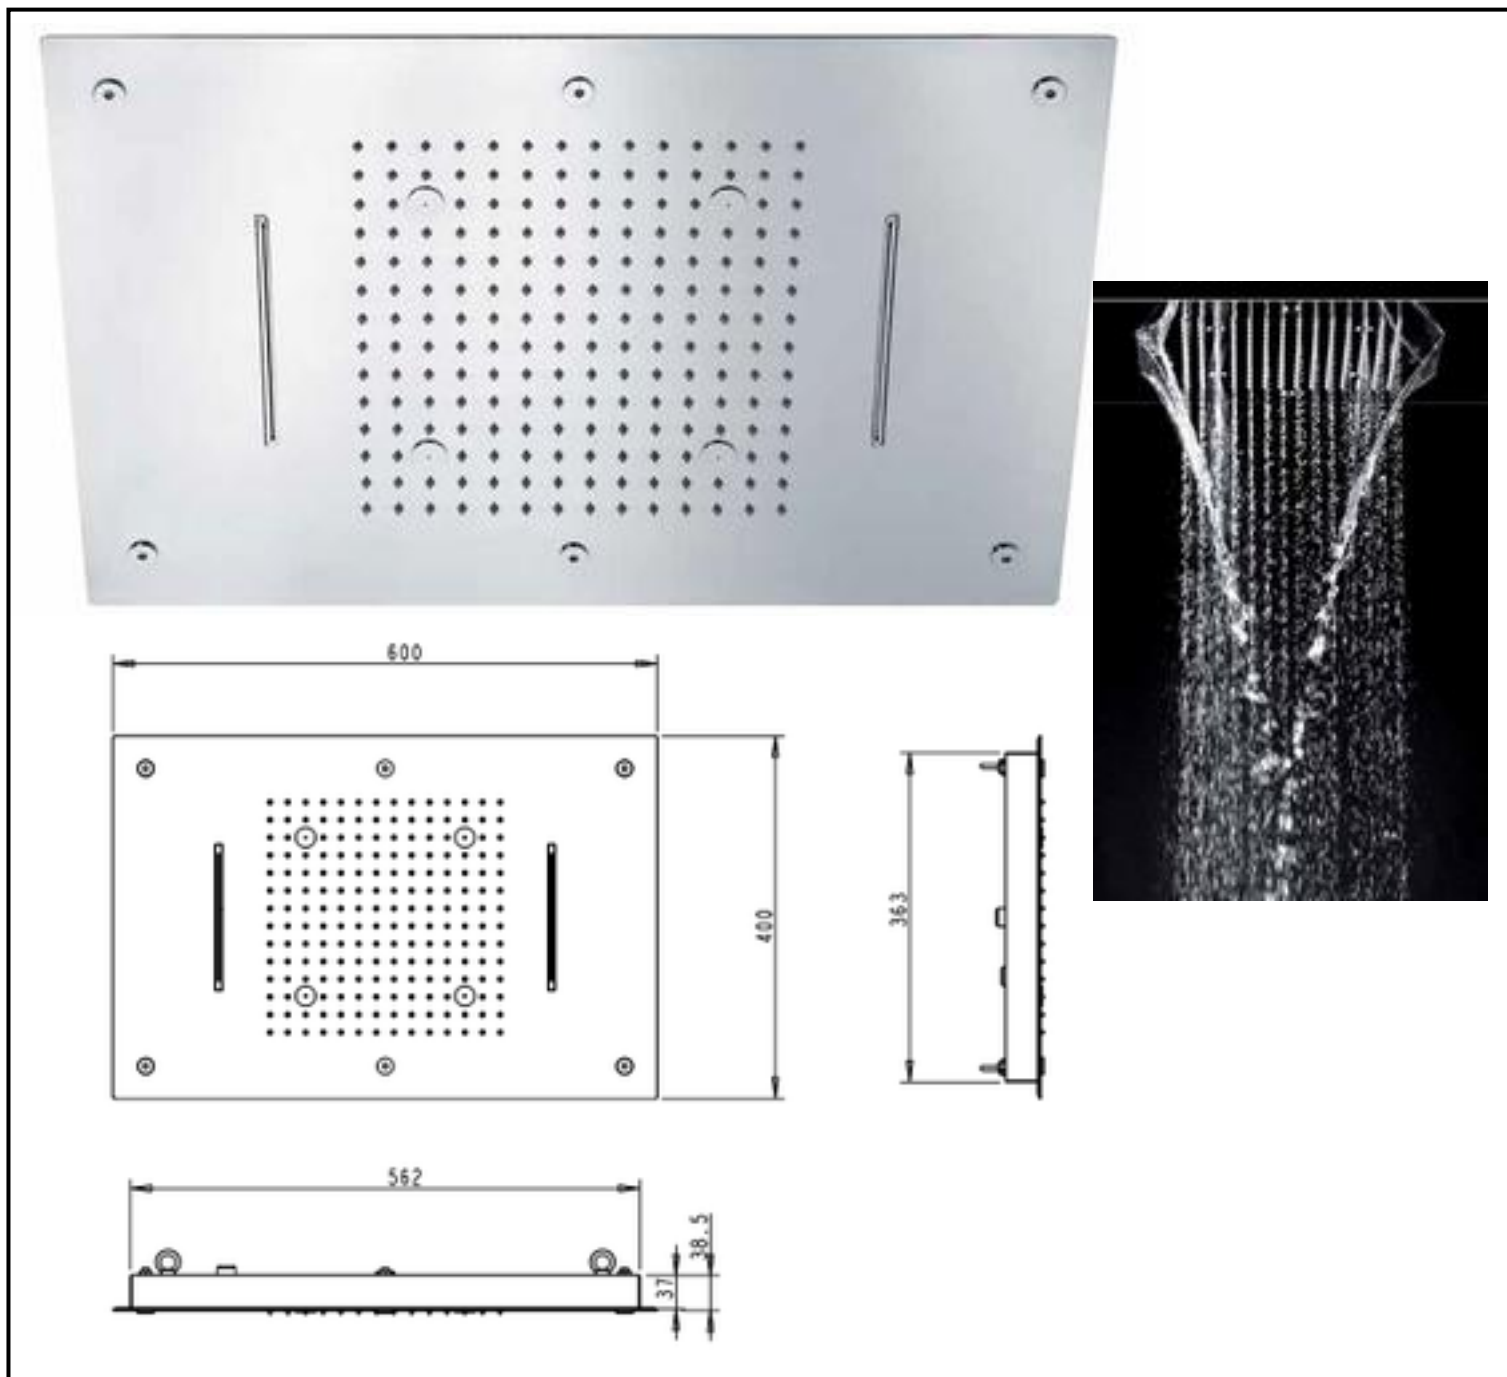

Shower heads Stainless steel

Sky

Art. SD4956 60 x 40 cm

Ceiling stainless steel antiscala shower head, with double waterfall flow, rain jet and spay jets. It has the possibility to inspect it.
Finishing: bright stainless steel