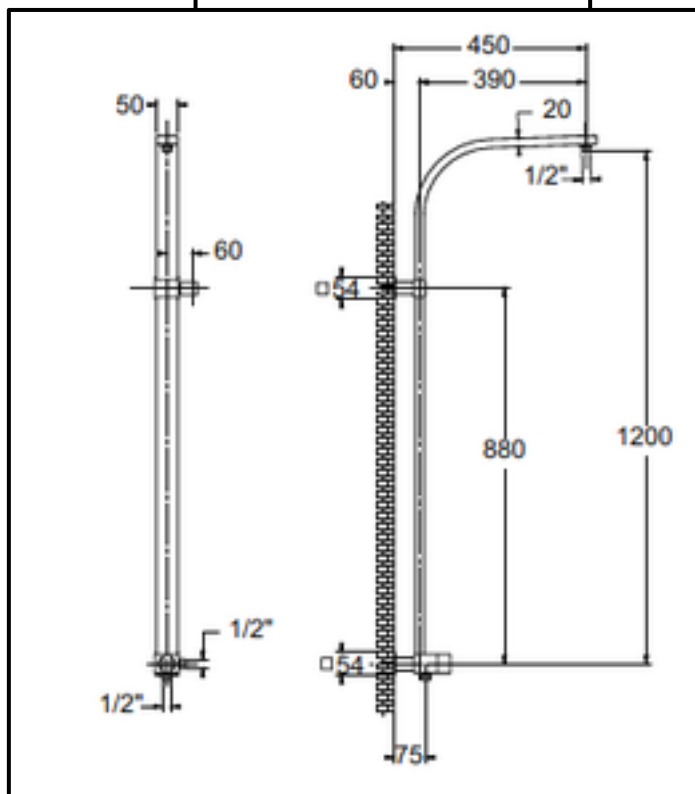

Hand showers
Shower heads
Shower hoses
Shower columns

Cacciatori
Via Alle Fabbriche, 7
I-28010 Nebbiuno (No)
Tel +39 0322 58588
Fax +39 0322 58588
email: info@ilariacacciatori.it
email: info@fcitaliaonline.it

Shower columns

Art. CL 2155

Finishing: Chromium-plated

Art. CL2155003CR

Brass shower column with diverter
and shower support

Art. CL2155N3CR

Set composed by: Column CL 2155,
Parigi 30x30 cm shower head,
Quadra shower hand, double interlocked
flexible hose cm 150.