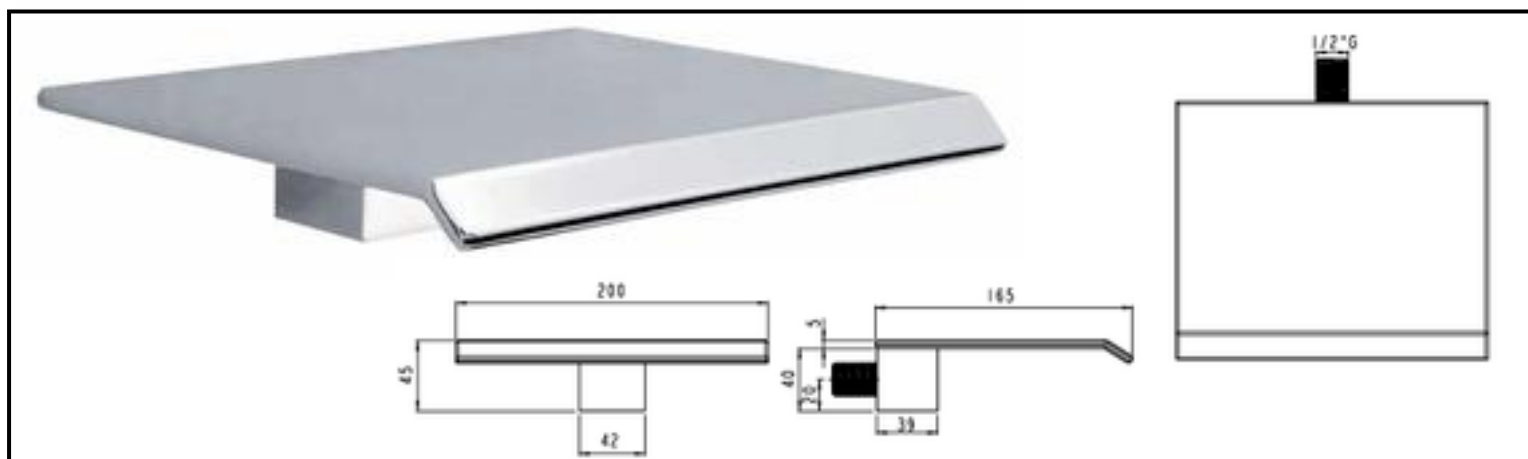

Hand showers
Shower heads
Shower hoses
Shower columns

Cacciatori
Via Alle Fabbriche, 7
I-28010 Nebbiuno (No)
Tel +39 0322 58588
Fax +39 0322 58588
email: info@ilariacacciatori.it
email: info@fcitaliaonline.it

Shower heads Waterfall flow mouths

Art. BO015

½ M wall *stainless steel* waterfall flow mouth

Consumption: lt 14 at 2 bar
lt 17 at 3 bar