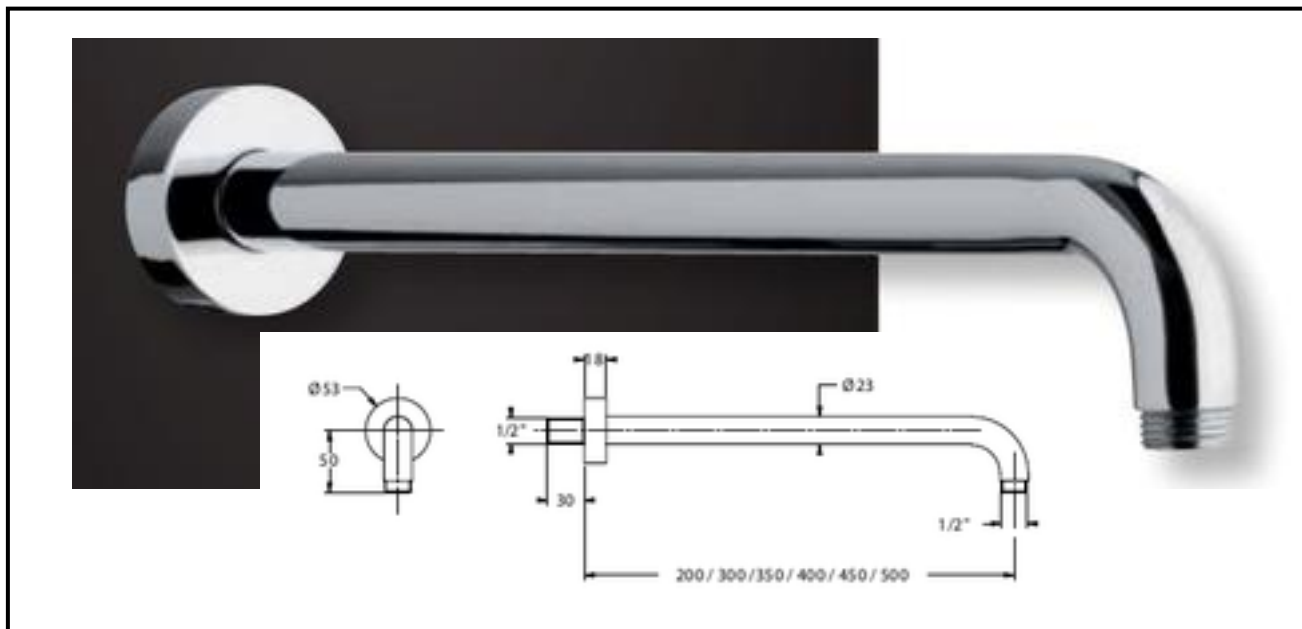

Hand showers
Shower heads
Shower hoses
Shower columns

Cacciatori
Via Alle Fabbriche, 7
I-28010 Nebbiuno (No)
Tel +39 0322 58588
Fax +39 0322 58588
email: info@ilariacacciatori.it
email: info@fcitaliaonline.it

Shower arms

Art. BD 6045

Luxury brass round shower arm $\varnothing$ 23 mm, $\frac{1}{2}$ MM connection,
Available lengths: 200/300/350/400/450/500 mm
Finishing: chromium-plated