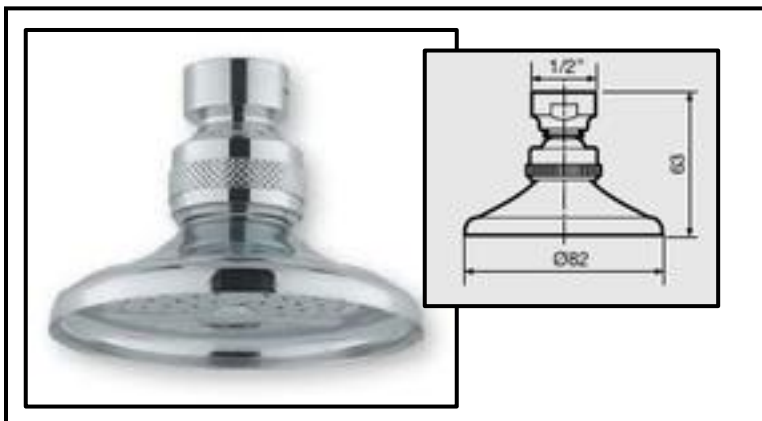

Art. MI13.01

Shower head made by brass sheet with adjustable joint