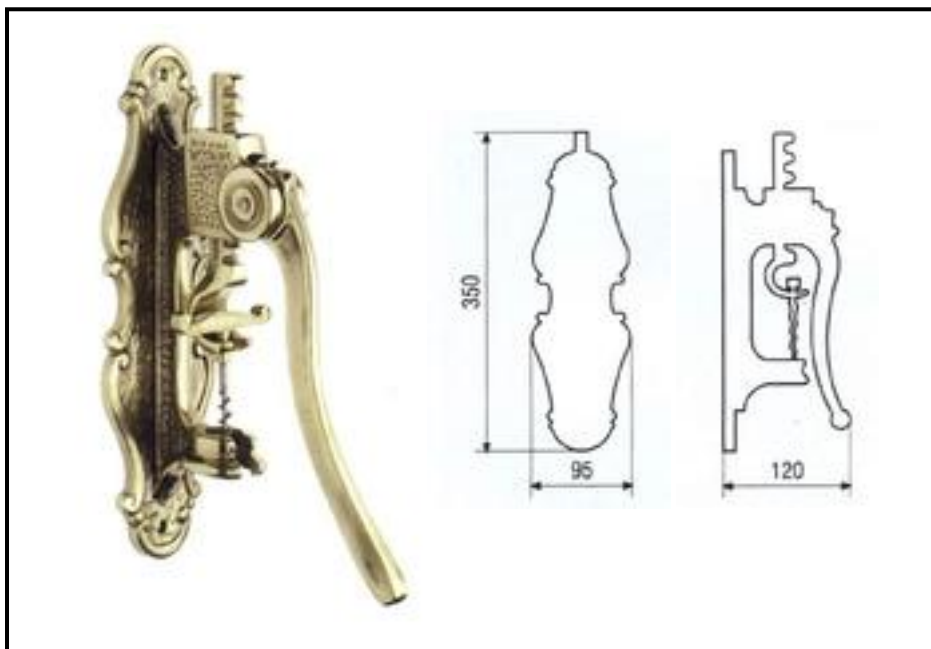

Artistic Line

Art. 994
Luigi XVI style
door-knocker

Art. 995
Impero style
door-knocker

Art. 998
Pocket size
corkscrew

Art. 999
Wall corkscrew

Brass handles

Cacciatori
Via Alle Fabbriche, 7
I-28010 Nebbiono (No)
Tel +39 0322 58588
Fax +39 0322 58588
email: info@ilariacacciatori.it
email: info@fcitaliaonline.it