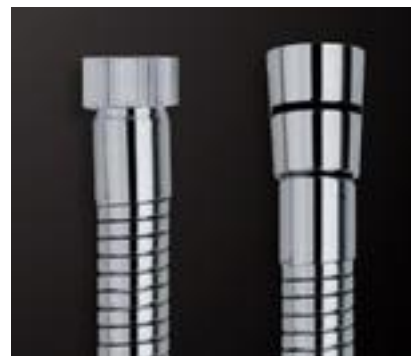

Art. FL2008

Double interlocked
Flexible hose
Length: 125-150 cm
Ø 17 mm Maxiflex type 1/2" F connection
WRAS Certification
Finishing: chromium-plated
Packing: plastic bag