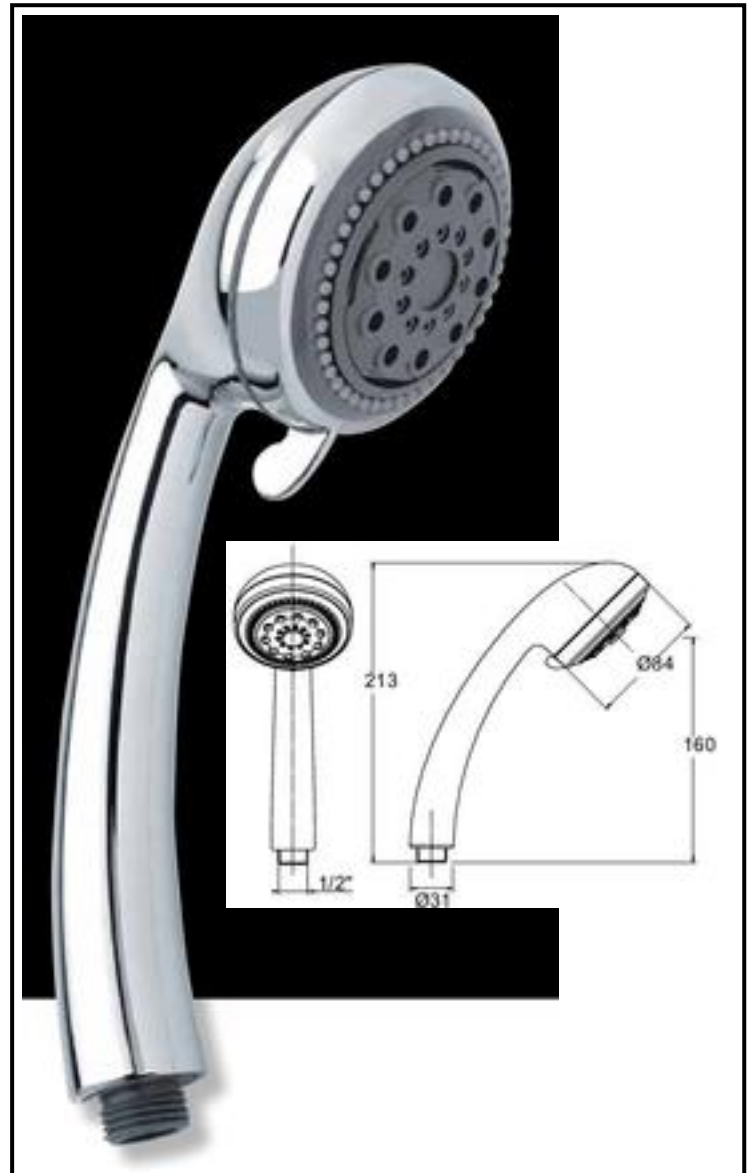

Hand showers
Shower heads
Shower hoses
Shower columns

Cacciatori
Via Alle Fabbriche, 7
I-28010 Nebbiuno (No)
Tel +39 0322 58588
Fax +39 0322 58588
email: info@ilariacacciatori.it
email: info@fcitaliaonline.it

Hand showers and shower heads Multifunction hand showers

Ninfea

Art. DC5062

3 jets hydromassage

ABS hand shower

with rubber clean

Finishing: chromium-plated

Packing: carton box – plastic bag

Iris 3

Art. DC5022

5 jets hydromassage

ABS hand shower

with rubber clean

Finishing: chromium-plated

Packing: carton box – plastic bag