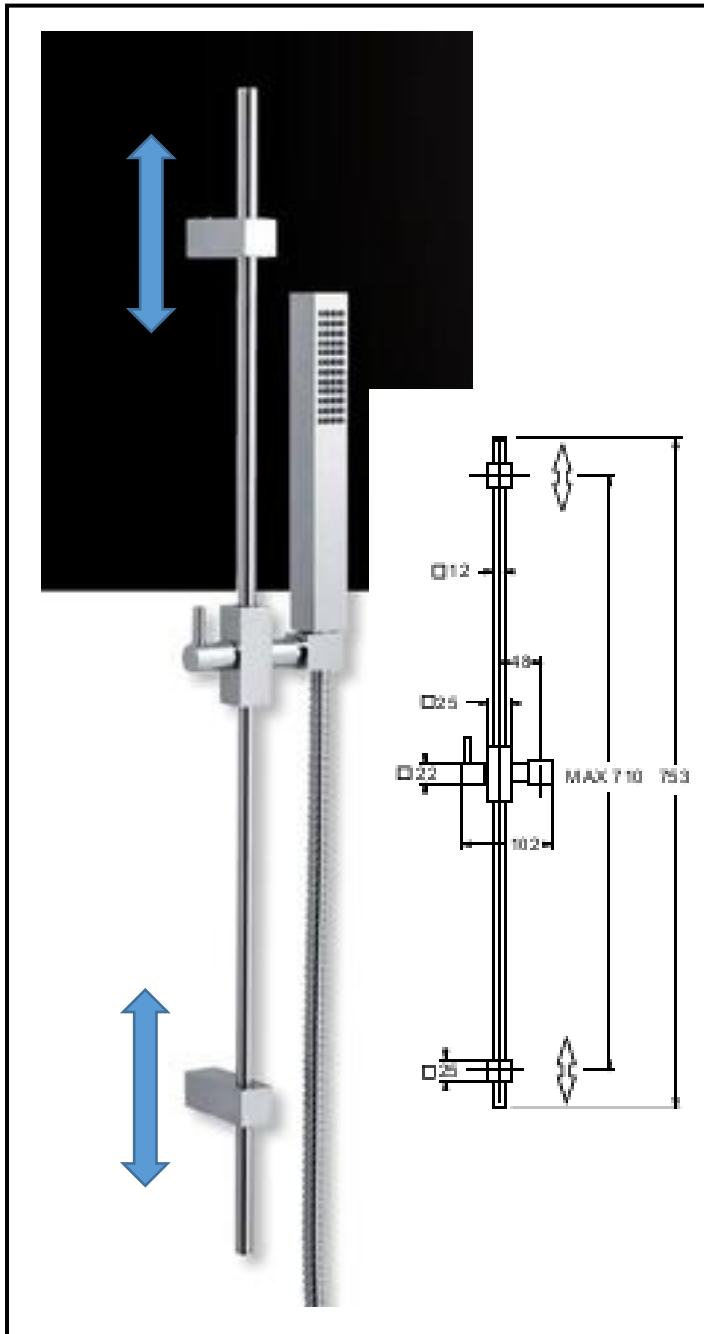

Hand showers
Shower heads
Shower hoses
Shower columns

Cacciatori
Via Alle Fabbriche, 7
I-28010 Nebbiuno (No)
Tel +39 0322 58588
Fax +39 0322 58588
email: info@ilariacacciatori.it
email: info@fcitaliaonline.it

Sliding rails

Vogue

Art. SL1V45603CR

Vogue sliding rail

Completely in **brass**, with round rod $\varnothing$ 12 mm
brass sliding part and **adjustable supports**,
overall length 75 cm

Finishing: chromium-plated

Packing: box with transparent window