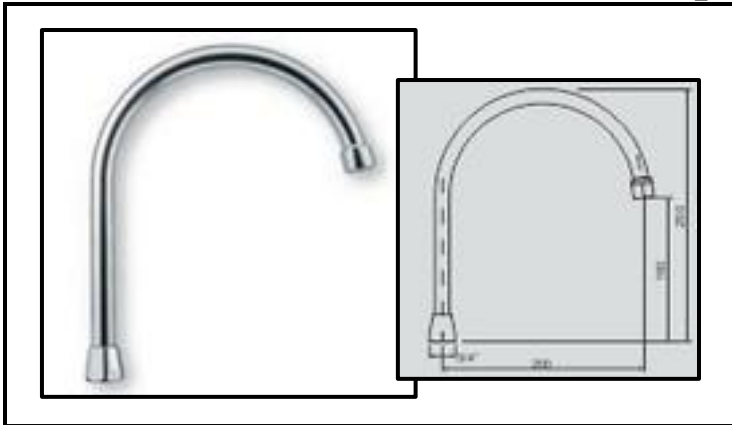

Spouts

Art. CA05.01

Big "P" spout Ø 18, universal joint,
A=200 mm

Art. CA07.01

Telescopic and adjustable spout,
universal or 3 grooves joint,
A= 220-340 mm

Art. CA08.01

Spout with adjustable head,
3/4" universal joint