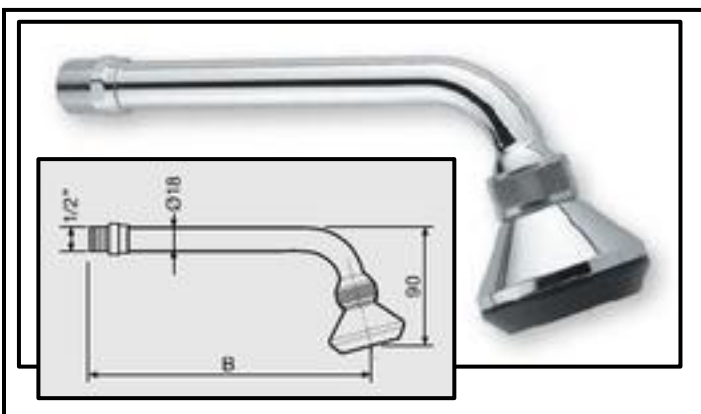

Art. BR06.01

Short shower arm $\text{\O} 15 \times 45^\circ$

Art. BR07

Spherical shower arm

BR07.18x20	BR07.18x25	BR07.18x30	BR07.18x40
B=200 mm	B=250 mm	B=300 mm	B=400 mm

Art. BR07.CS

Spherical shower arm complete with shower head $\text{\O} 18 \times 200/250/300/400$ mm