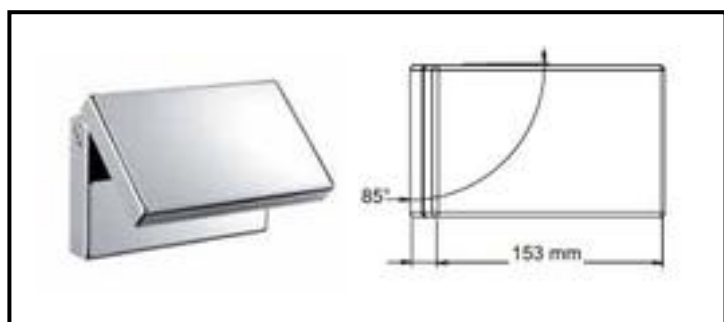

Art. BO011

½ M or ½ F closed *brass* wall waterfall flow mouth for bathtub set having variable angle