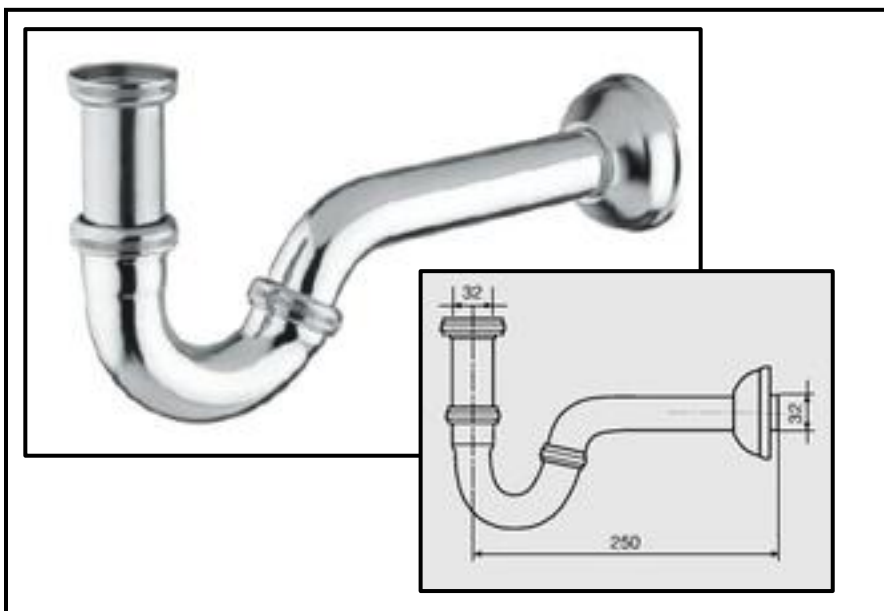

Cacciatori
Via Alle Fabbriche, 7
I-28010 Nebbiuno (No)
Tel +39 0322 58588
Fax +39 0322 58588
email: info@ilariacacciatori.it
email: info@fcitaliaonline.it

Spouts

Siphons