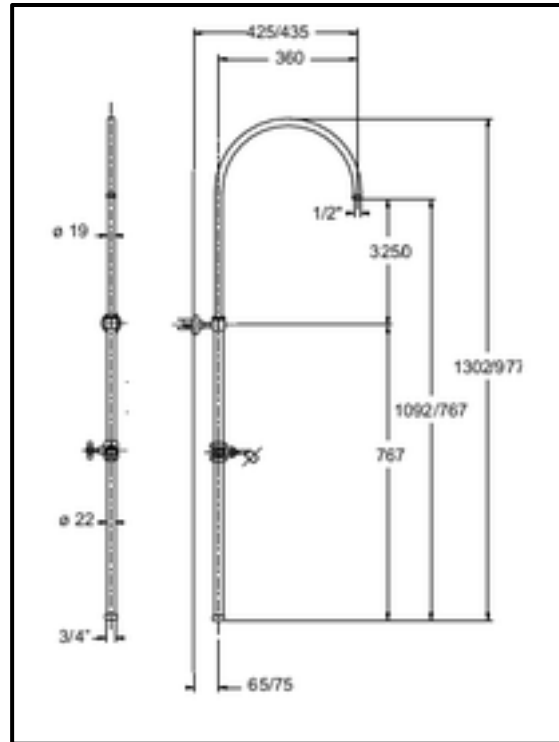

Hand showers
Shower heads
Shower hoses
Shower columns

Cacciatori
Via Alle Fabbriche, 7
I-28010 Nebbiuno (No)
Tel +39 0322 58588
Fax +39 0322 58588
email: info@ilariacacciatori.it
email: info@fcitaliaonline.it

Shower columns

Art. CL2136

Brass adjustable shower column, revolving arm and slider.

It is available in 4 different assembling systems

Finishing: Chromium-plated

Art. C36A00000CR

For ext. shower upper
¾ connection

A

Art. C36A43777CR
Brass column without
diverter and with ¾ F
connection with *Lord AC*
Ø 200 mm shower head,
Matilde Lusso shower hand,
double interlocked hose
cm 150

Art. C36A00000CR
Shower column only
with ¾ connection

Assembling Systems

For ext. shower
upper ¾ connection

B

Art. C36B43777CR
Brass column with
diverter and with ¾ F
connection with *Lord AC*
Ø 200 mm shower head,
Matilde Lusso shower hand,
double interlocked hose
com 150

Art. C36B00000CR
Shower column only
with ¾ connection

For built in
shower

C

Art. C36C43777CR
Brass column with
diverter and wall water
connection with *Lord AC*
Ø 200 mm shower head,
Matilde Lusso shower hand,
double interlocked hose
cm 150

Art. C36C00000CR
Shower column only
with ¾ connection

For external shower
and built in

D

C36D43777CR
Brass column with
diverter and flexible hose
connection with *Lord AC*
Ø 200 mm showerhead
Matilde L showerhand,
double interlocked hose
cm 150 and com 60

Art. C74D00000CR
Shower column only
with ¾ connection