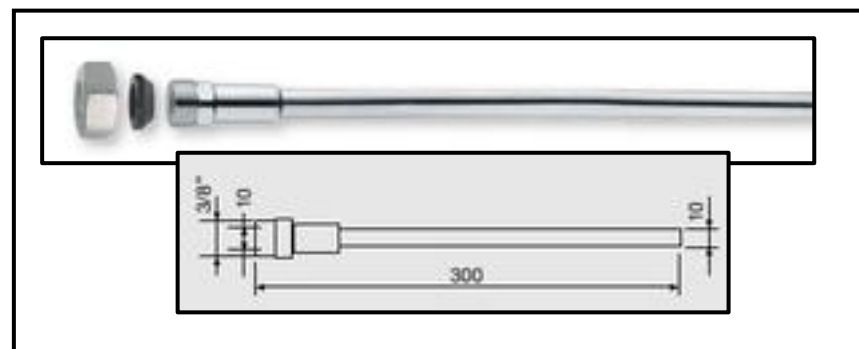

Complete copper pipe with simple plate

B = mm 300 - 350 - 400 - 500

Art. CN11

Pipe for single lever mixer 10x1

B = mm 300 - 350 - 400

Art. CN11.PRL

Extension for pipe for single lever mixer

Spouts