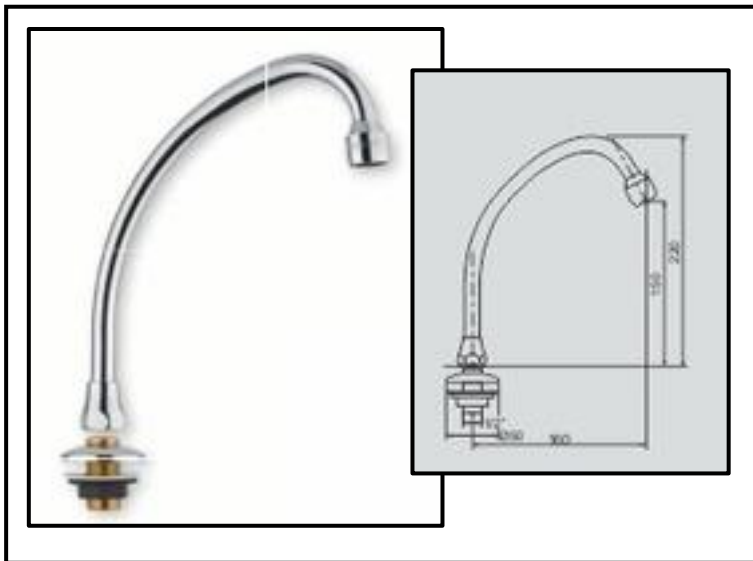

Spouts

Art. BP05

Light upright with "J" spout

BP05.01	BP05.02
A=125	A=155
B=185	B=230
C=150	C=200

Art. BP06.01

Cheap upright with "J" spout Ø 14

Art. CA11

"S" complete spout Ø 18 with 3 grooves