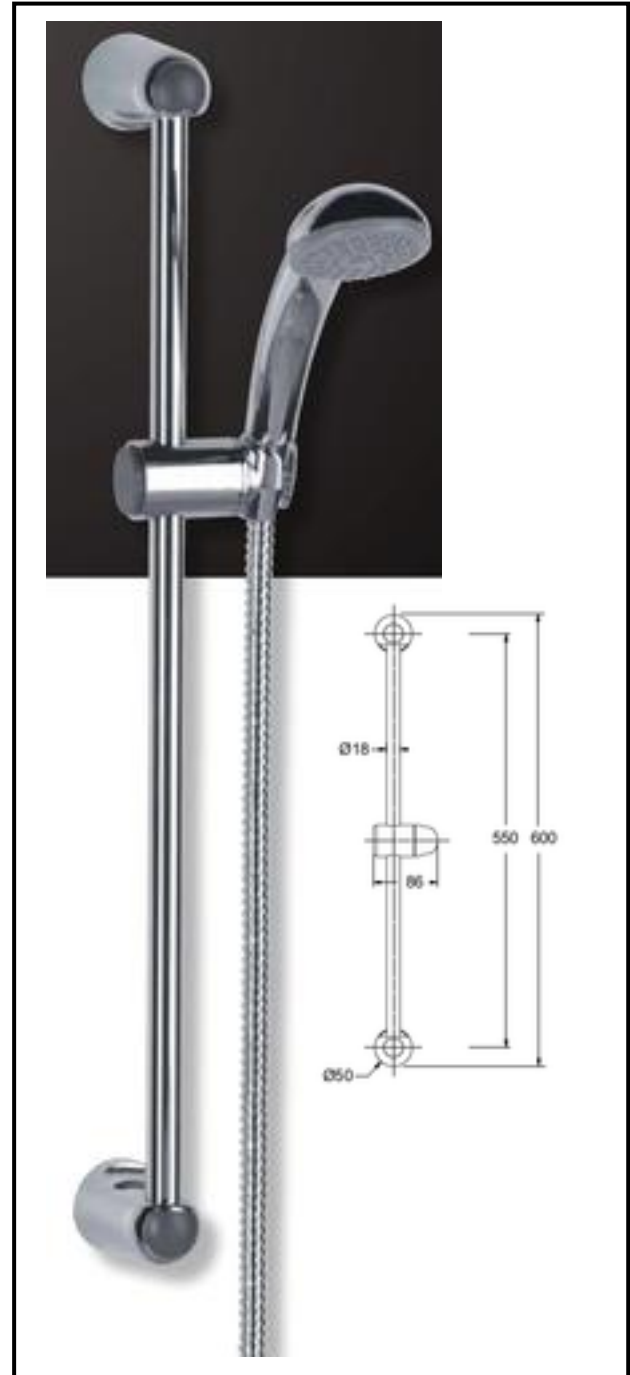

Euro

Art. SL8E11002CR

Euro sliding rail

with Ø 18 mm bar,
ABS push button slider,

overall length 60 cm

Finishing: chromium-plated

Packing: carton box

Hand showers
Shower heads
Shower hoses
Shower columns