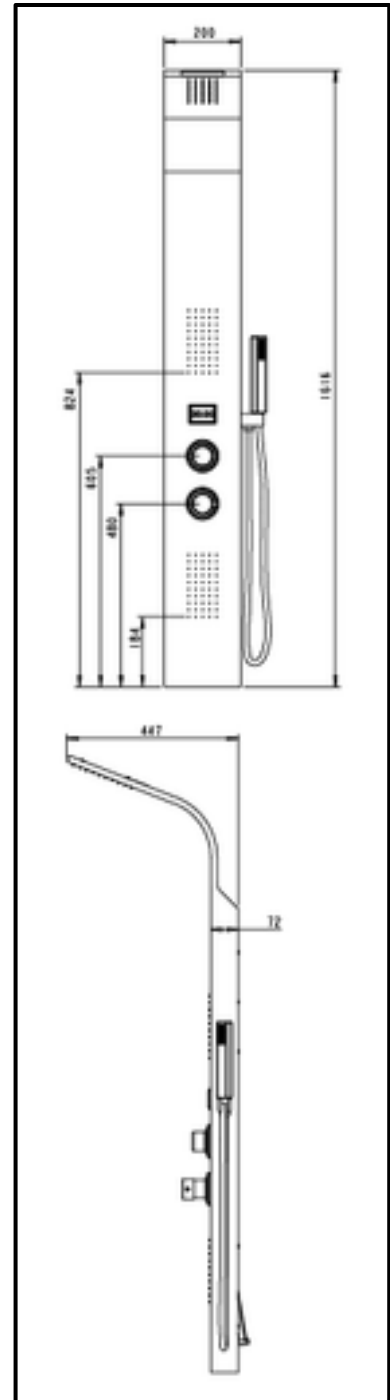

Hand showers
Shower heads
Shower hoses
Shower columns

Cacciatori
Via Alle Fabbriche, 7
I-28010 Nebbiuno (No)
Tel +39 0322 58588
Fax +39 0322 58588
email: info@ilariacacciatori.it
email: info@fcitaliaonline.it

Shower columns

Art. CLAI05

Antiscale floor bright stainless steel shower multifunction column with mixer and temperature display (battery-operated)
Finishing: bright stainless steel