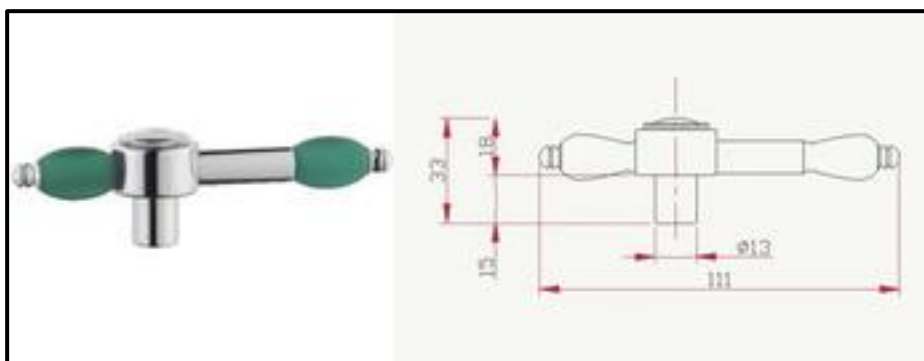

Color Line

Art. 109R
Fiocco di Neve S/G
handle made in resin

Art. 111R
Fiocco di Neve
Handle made in resin

Art. 129R
Nostalgia handle made in resin

Art. 131R
Alessia handle made in resin

Art. 231R
Decò Lever