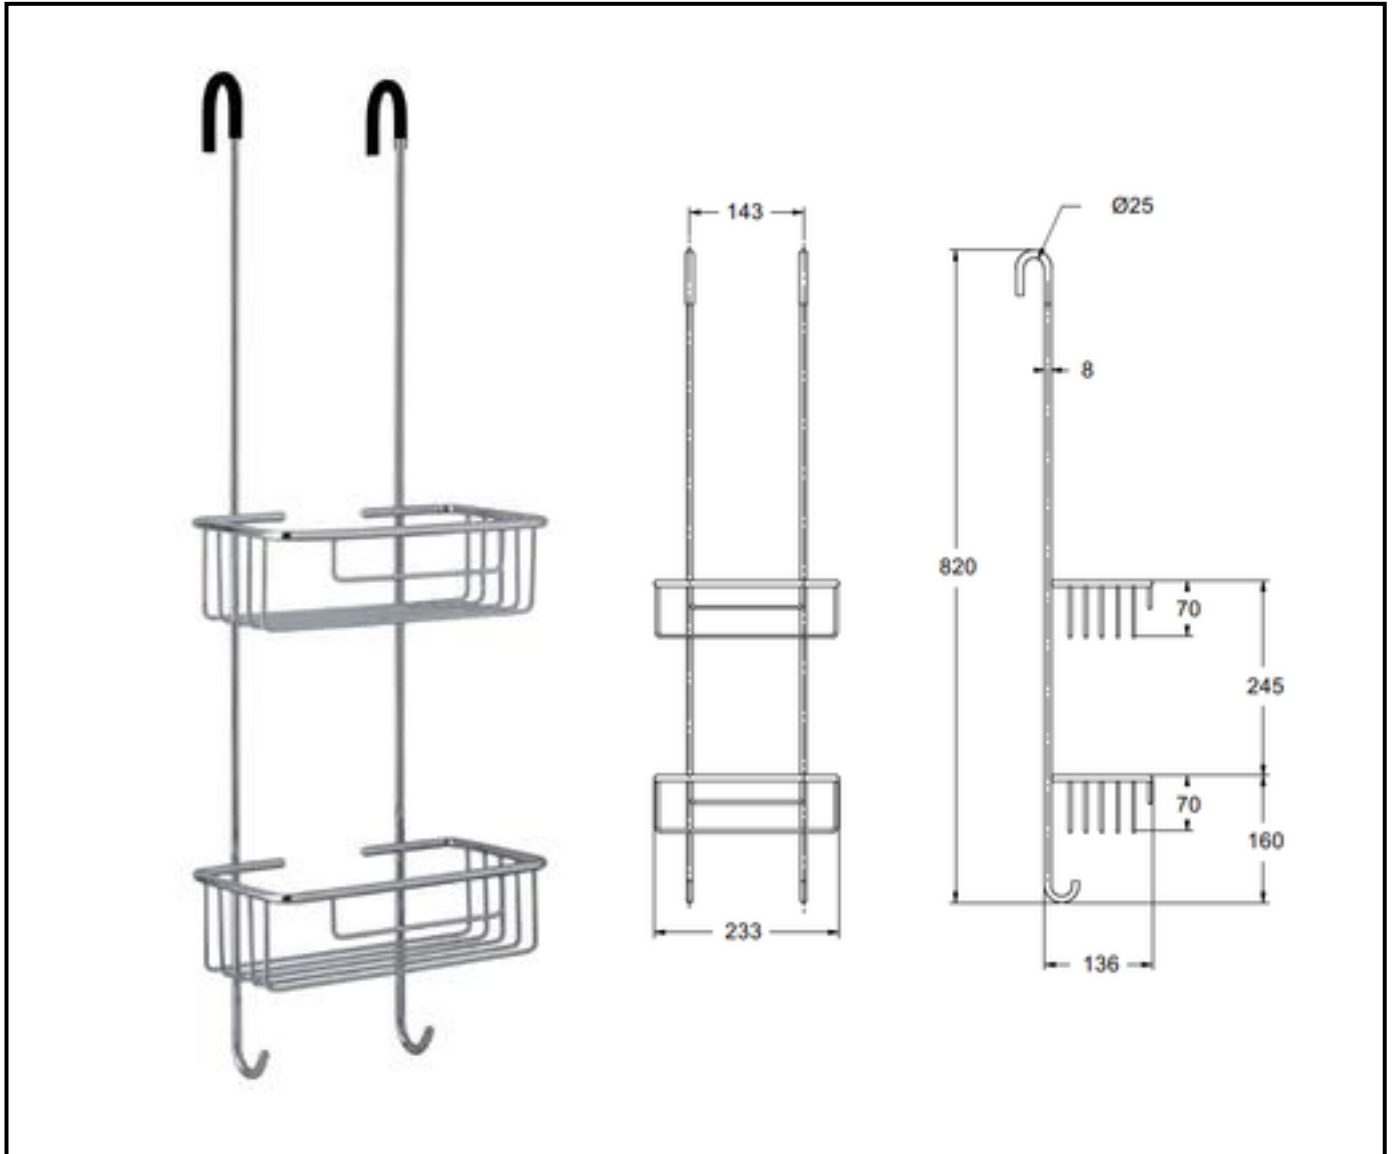

Hand showers
Shower heads
Shower hoses
Shower columns

Cacciatori
Via Alle Fabbriche, 7
I-28010 Nebbiuno (No)
Tel +39 0322 58588
Fax +39 0322 58588
email: info@ilariacacciatori.it
email: info@fcitaliaonline.it

Flexible hoses and accessories

Accessories

Art. ACOAPP
2 layers **brass** basket to hang
Finishing: chromium-plated
Packing: carton box