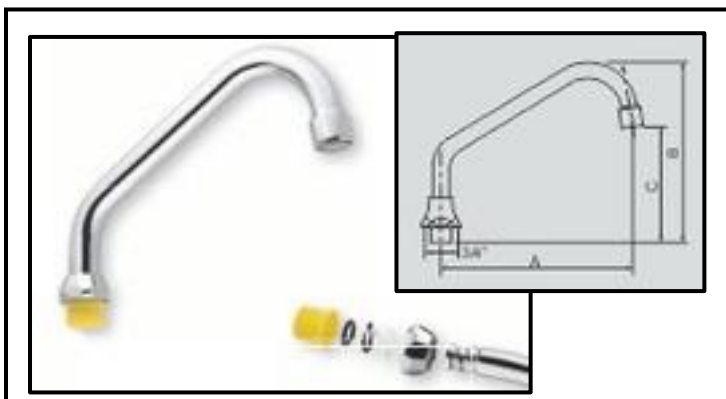

Art. CA15

2 kinks “J” spout Ø 18 with 3 grooves

CA15.20	CA15.25	CA15.30
A=170	A=250	A=300
B=200	B=250	B=250
C=100	C=145	C=165