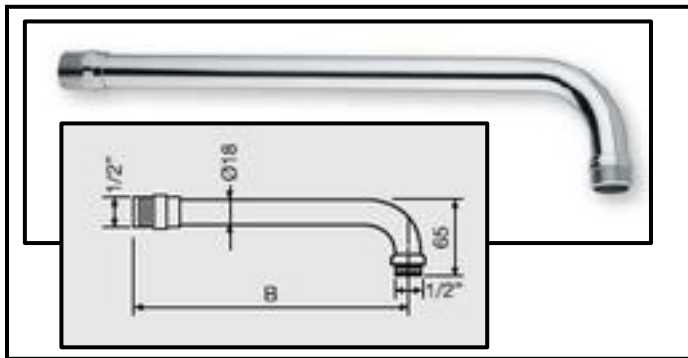

Art. BR05

Fixed shower arm $\text{\O} 18 \frac{1}{2}'' \times \frac{1}{2}''$

BR05.20	BR05.25	BR05.30	BR05.40
B=200 mm	B=250 mm	B=300 mm	B=400 mm