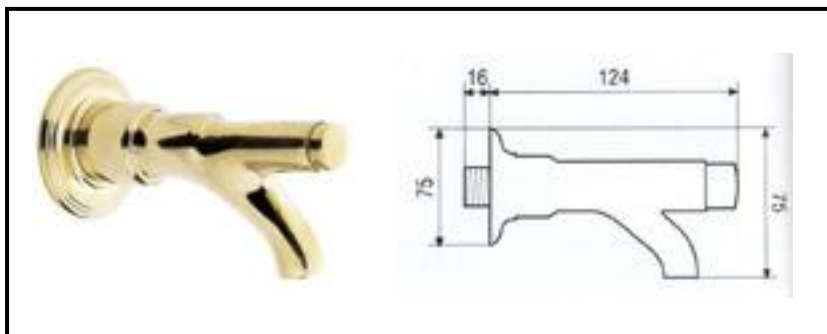

Art. 957
Tap with turtle handle

Art. 958
Tap with elephant handle

Art. 959
Tap with owl handle

Art. 960
1/2" M connection
push- button tap
for fountain

Art. 961
1/2" M connection
self-closing tap

Brass
handles