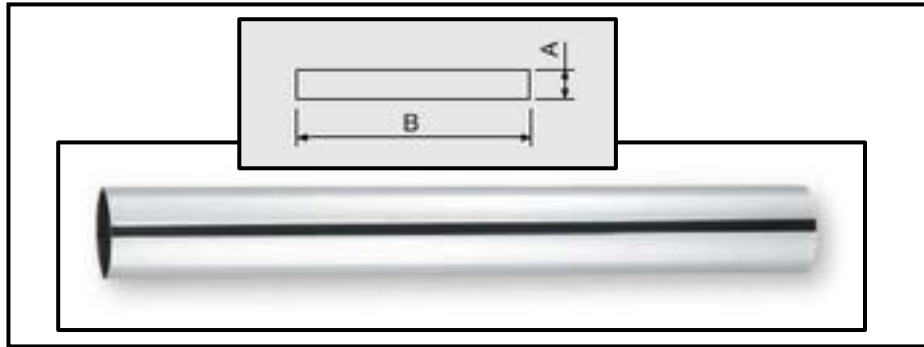

Sleeves, elbows and fittings

Art. CN01

Smooth sleeve

A= Ø 26 - 30 - 32 - 40
B = 200 - 250 - 300 - 1.000 mm