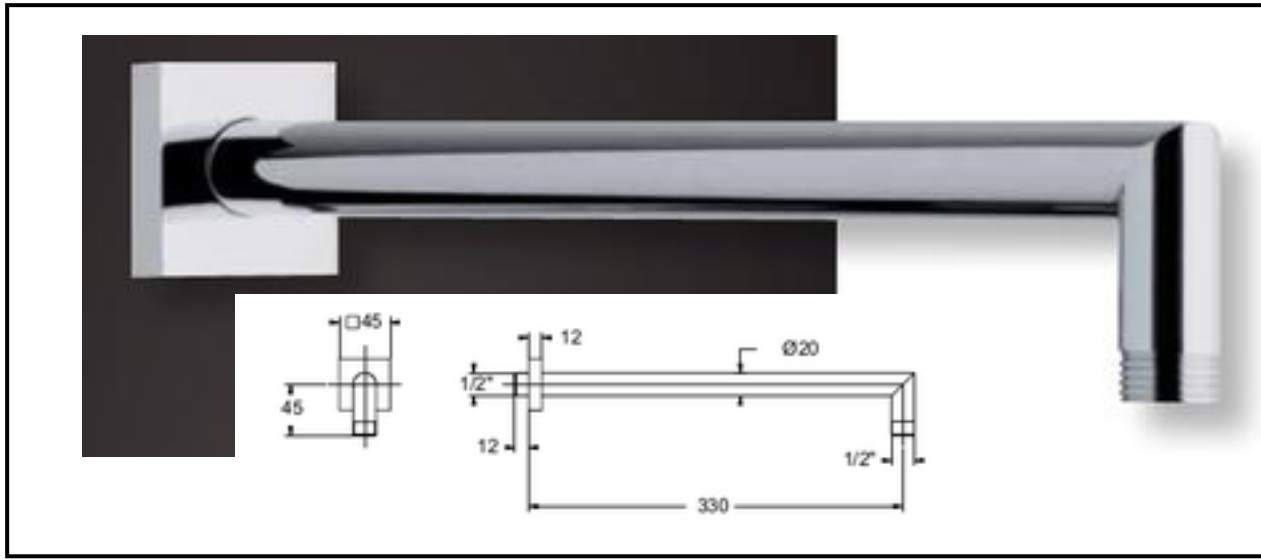

Hand showers
Shower heads
Shower hoses
Shower columns

Cacciatori
Via Alle Fabbriche, 7
I-28010 Nebbiuno (No)
Tel +39 0322 58588
Fax +39 0322 58588
email: info@ilariacacciatori.it
email: info@fcitaliaonline.it

Shower arms

Art. BD 6048

Brass round shower arm $\varnothing$ 20 mm, $\frac{1}{2}$ MM connection,
Length 330 mm
Finishing: chromium-plated