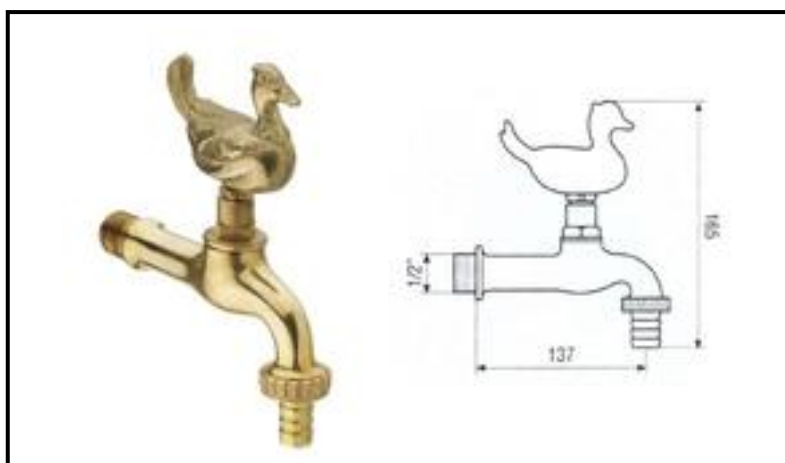

email: info@ilariacacciatori.it
email: info@fcitaliaonline.it

Artistic Line

Art. 951
Tap with bird handle

Art. 952
Tap with snail handle

Art. 953
Tap with duck handle

Art. 954
Tap with dolphin handle

Brass handles