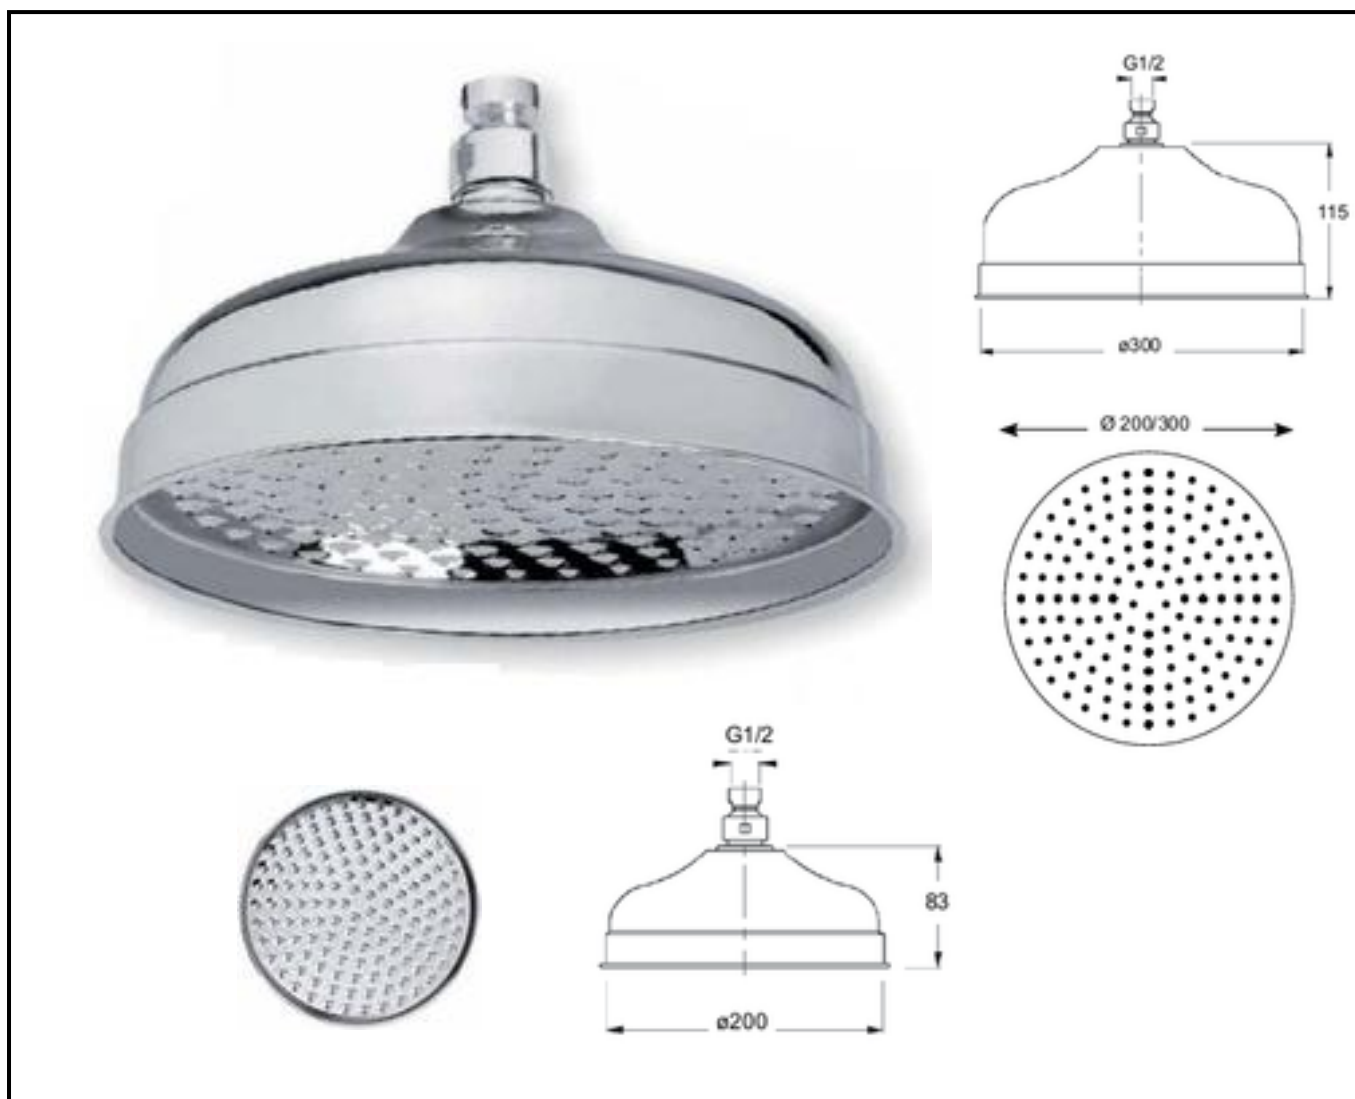

Shower heads

Brass

Lord

Art. SD4120 Ø 200 mm

Art. SD4130 Ø 300 mm

Brass round shower head, with ½" F adjustable connection

To obtain a normal shower flow, it's required 1 **bar pressure** only.

Hand showers
Shower heads
Shower hoses
Shower columns