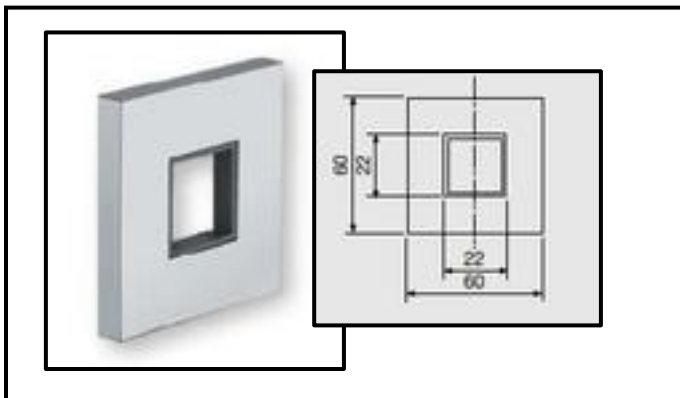

Art. BR14.RSQ

Rose for square shower arm 22x22