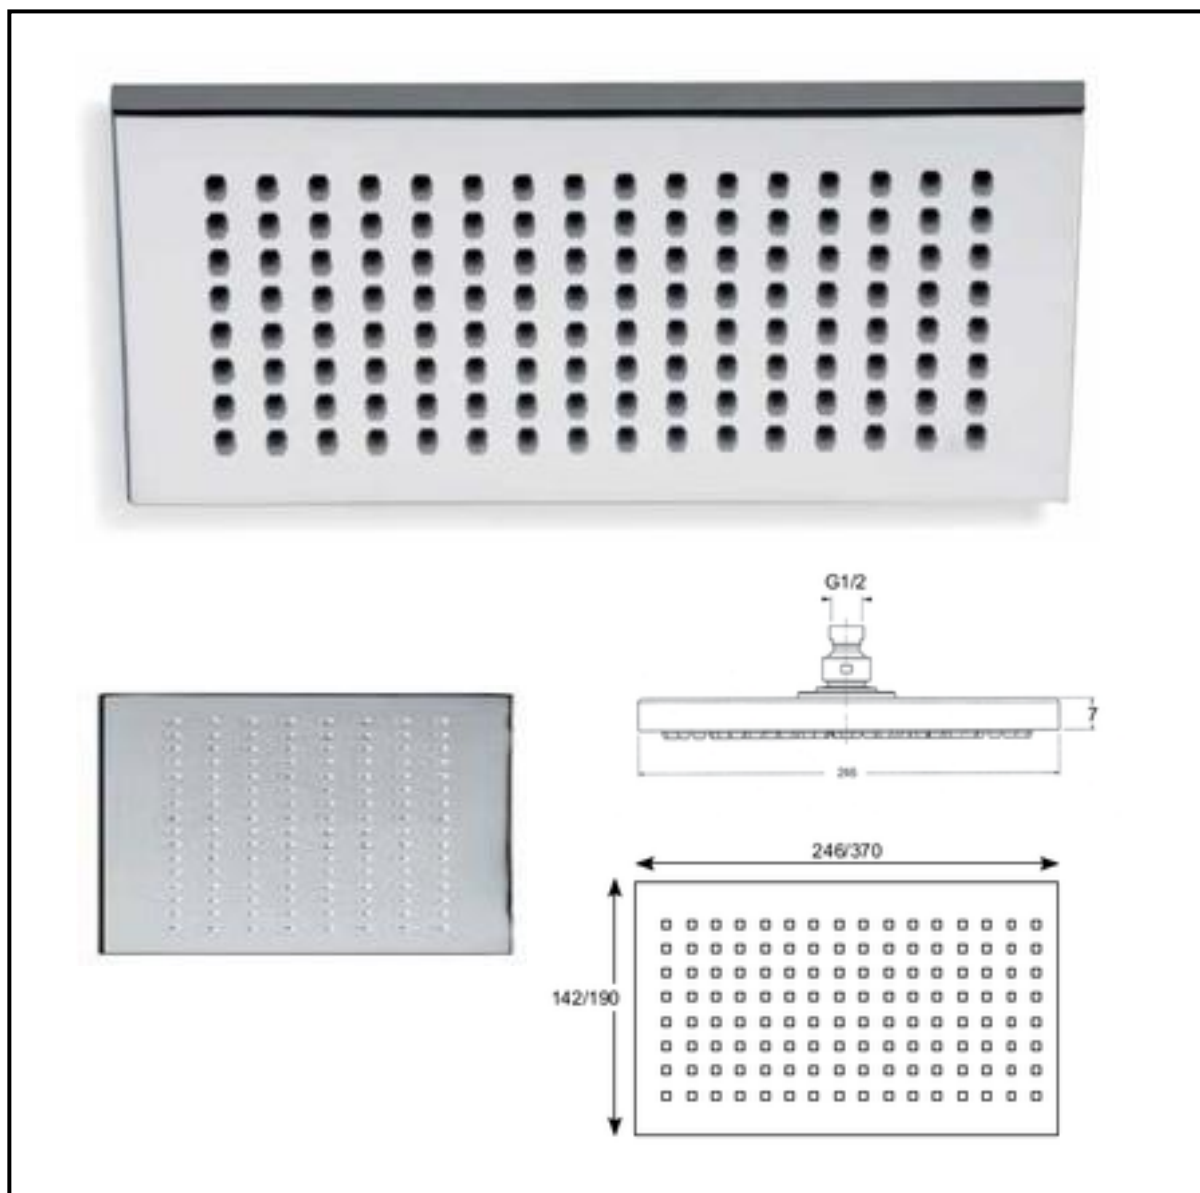

Shower heads

Brass

Scotland

Art. SD4901 246 x 142 mm

Art. SD4931 370 x 190 mm

Antiscale brass rectangular shower head, having h 7 mm and having possibility to inspect it, with ½" F adjustable connection

To obtain a normal shower flow with an ultrathin shower head, it's required **0,7 bar pressure** only.