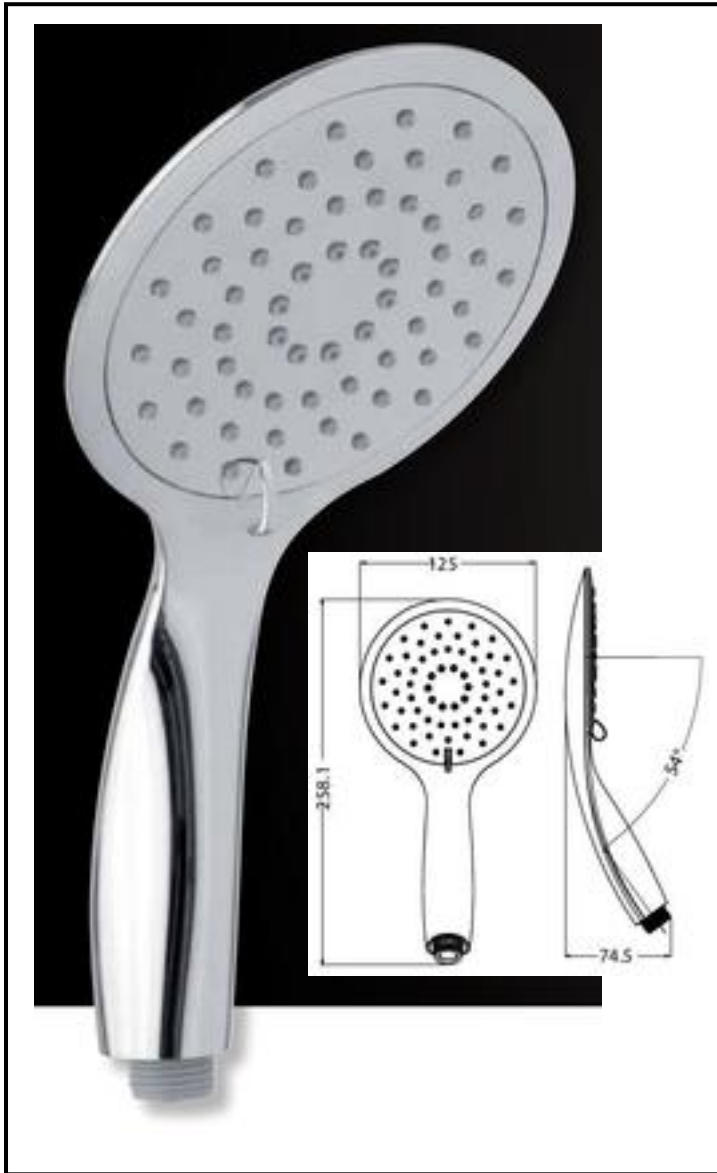

Hand showers
Shower heads
Shower hoses
Shower columns

Cacciatori
Via Alle Fabbriche, 7
I-28010 Nebbiuno (No)
Tel +39 0322 58588
Fax +39 0322 58588
email: info@ilariacacciatori.it
email: info@fcitaliaonline.it

Hand showers and shower heads Multifunction hand showers

Smeraldo 3
Art. DC5204

2 jets hydromassage
ABS hand shower
with rubber clean
Finishing: chromium-plated
Packing: carton box – plastic bag