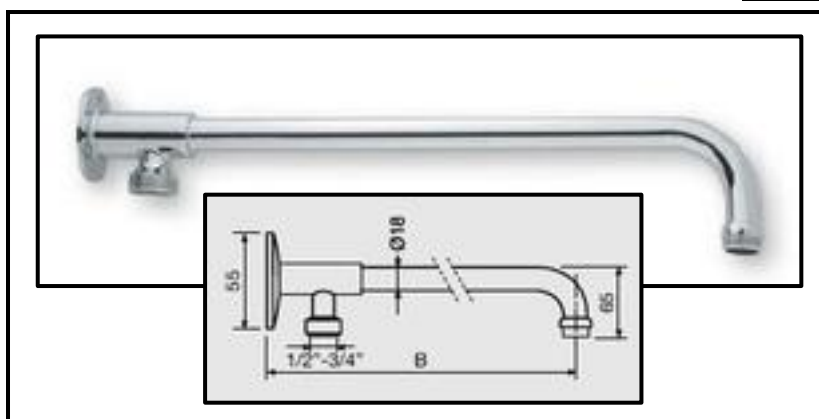

Art. BR08

English built in type shower arm

BR08.30	BR08.35	BR08.40	BR08.45	BR08.50
B=300 mm	B=350 mm	B=400 mm	B=450 mm	B=500 mm

Art. BR09

English type shower arm with 3 holes connection 1/2" or 3/4"

BR09.30	BR09.35	BR09.40	BR09.45	BR09.50
B=300 mm	B=350 mm	B=400 mm	B=450 mm	B=500 mm