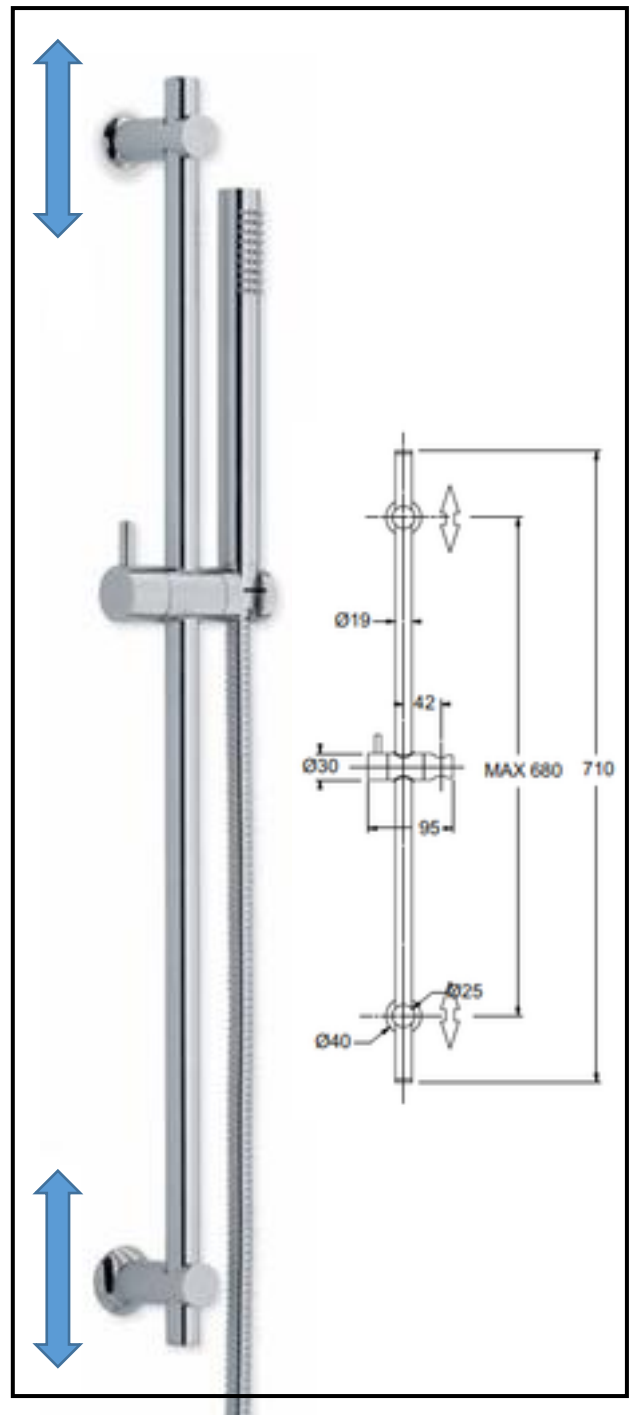

Arte

Art. SL8A45503CR

Arte sliding rail
Completely in **brass**, with Ø19 mm rod,
brass sliding part and **adjustable supports**,
overall length 71 cm
Finishing: chromium-plated
Packing: box with transparent window