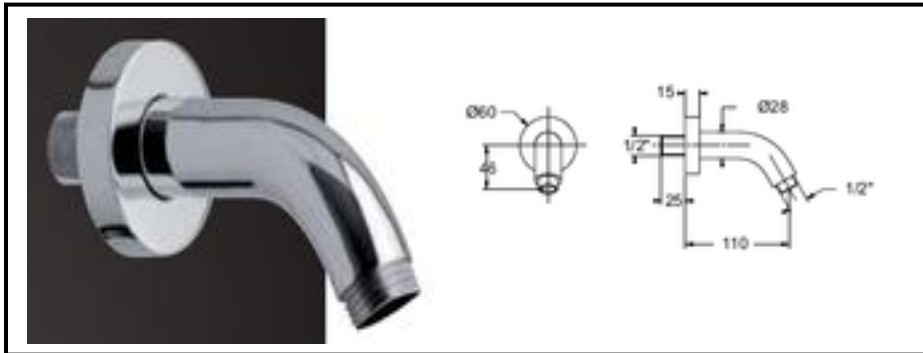

Hand showers
Shower heads
Shower hoses
Shower columns

Cacciatori
Via Alle Fabbriche, 7
I-28010 Nebbiuno (No)
Tel +39 0322 58588
Fax +39 0322 58588
email: info@ilariacacciatori.it
email: info@fcitaliaonline.it

Shower arms

Art. BD6010
Chromium-plated
brass shower arm,
½ MM connection