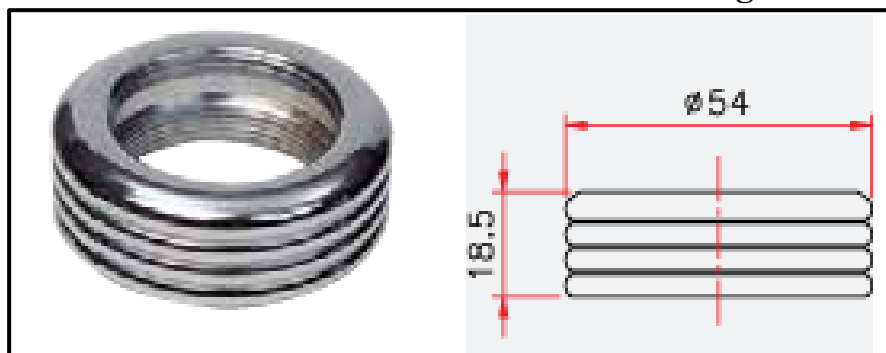

Brass
handles

Cacciatori
Via Alle Fabbriche, 7
I-28010 Nebbiono (No)
Tel +39 0322 58588
Fax +39 0322 58588
email: info@ilariacacciatori.it
email: info@fcitaliaonline.it

Handles

To assemble the handle, choose from the following components:

Pour composer le croisillon, choisir entre les suivants composants :

Rings