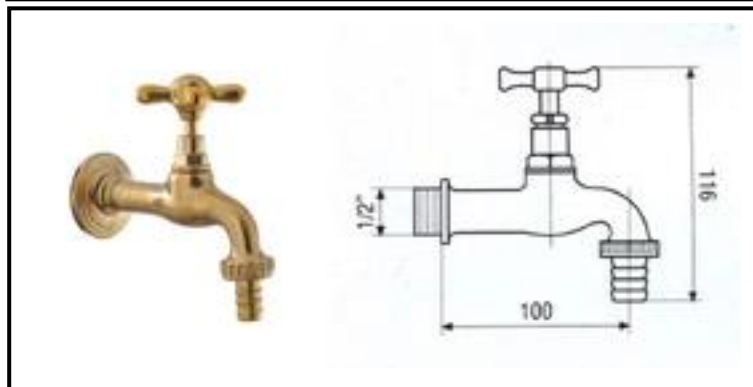

Artistic Line

Art. 901
1/2" connection tap

Art. 902
Polished coupling hose tap

Art. 903
Polished coupling hose tap
with rose and cross handle

Art. 904
Coupling hose tap
with rose and cross
handle

Art. 899
1/2" connection tap