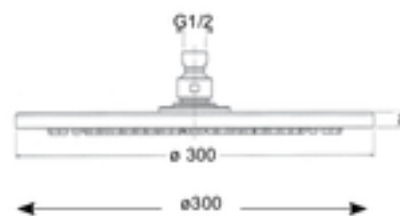

Shower heads Chromotherapy

Piccadilly
Art. SD4954 Ø 300 mm

Brass antiscala round shower head, with LED system with any electricity connection and any battery required
3 colours blue – green – red change automatically every 8 seconds
It has the possibility to inspect it