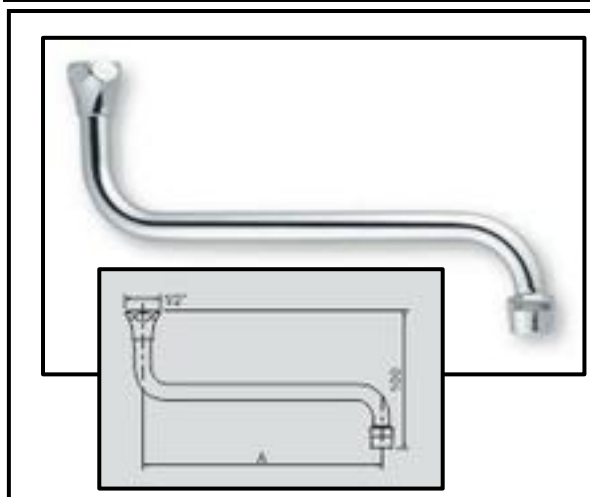

Spouts

Art. CA05.01

Big "P" spout Ø 18, universal joint,
A=200 mm

Art. CA07.01

Telescopic and adjustable spout,
universal or 3 grooves joint,
A= 220-340 mm

Art. CA08.01

Spout with adjustable head,
3/4" universal joint