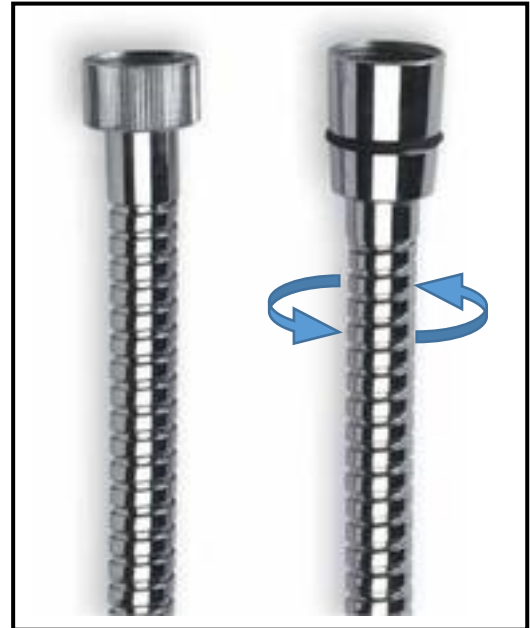

Hand showers
Shower heads
Shower hoses
Shower columns

Cacciatori
Via Alle Fabbriche, 7
I-28010 Nebbiuno (No)
Tel +39 0322 58588
Fax +39 0322 58588
email: info@ilariacacciatori.it
email: info@fcitaliaonline.it

Flexible hoses and accessories

Flexible hoses

ACS

ACS

Art. FL2005

Double interlocked **stretchable**
Flexible hose
Length: 150/200 cm and 150/175 cm
½" F connections
Finishing: chromium-plated
Packing: plastic bag – Carton box
Display box containing No. 18 pieces

Art. FL2006

Double interlocked **anti-torsion**
Flexible hose
Length: 120-150-200 cm
½" F connections
Finishing: chromium-plated
Packing: plastic bag – Carton box
Display box containing No. 18 pieces