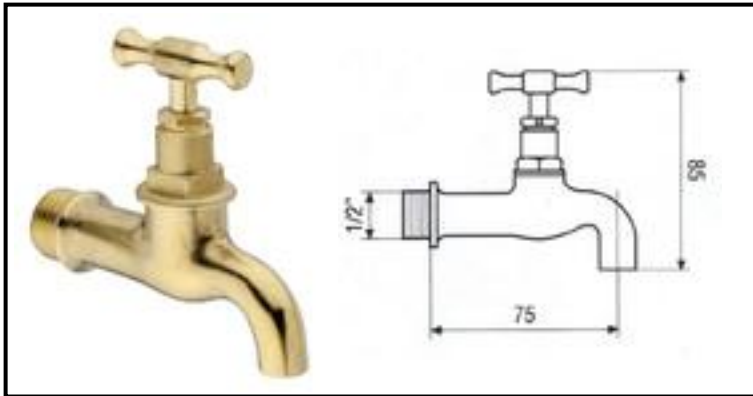

Artistic Line

Art. 901
1/2" connection tap

Art. 902
Polished coupling hose tap

Art. 903
Polished coupling hose tap
with rose and cross handle

Art. 904
Coupling hose tap
with rose and cross
handle

Art. 899
1/2" connection tap