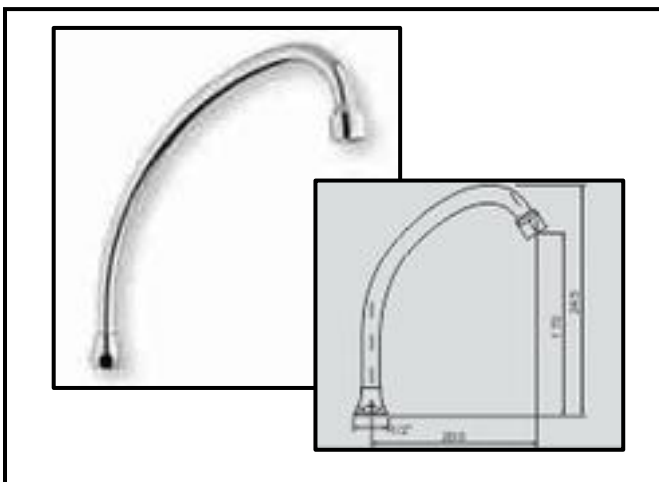

Art. CA. 10.03

Long “J” spout Ø 14, ½” universal joint