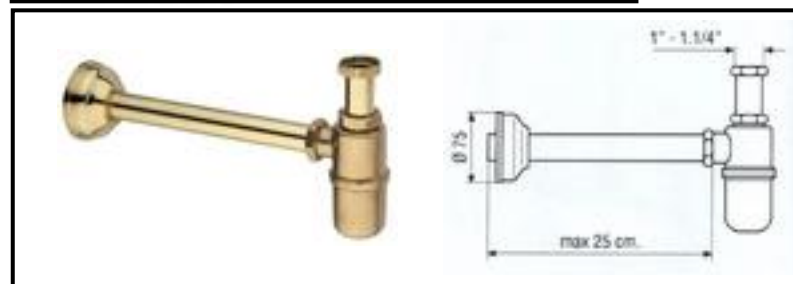

Art. 914
1" 1/4 brass siphon