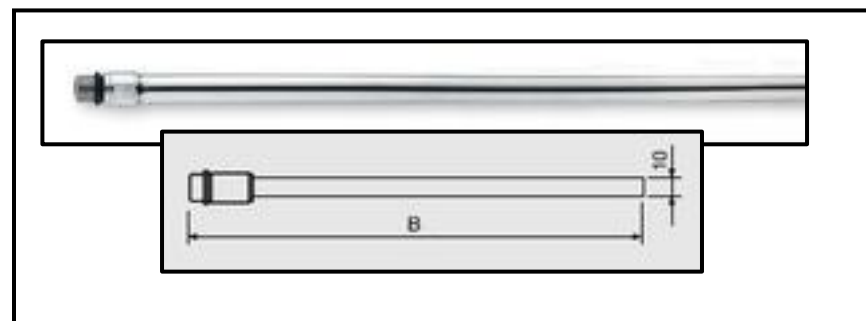

Copper pipes and fittings

Art. CN08

Copper pipe with welded plate

B = mm 300 - 350 - 400 - 500

Art. CN09

Copper pipe with simple stamped plate

B = mm 300 - 350 - 400 - 500

Art. CN10

Complete copper pipe with simple plate

B = mm 300 - 350 - 400 - 500

Art. CN11

Pipe for single lever mixer 10x1

B = mm 300 - 350 - 400

Art. CN11.PRL

Extension for pipe for single lever mixer

Spouts