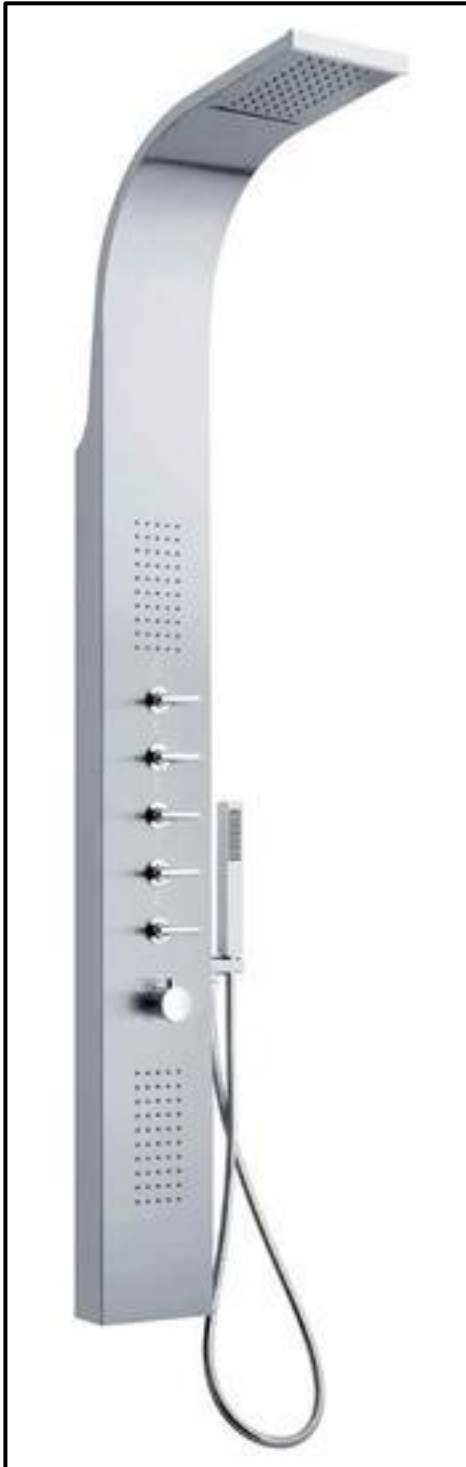

Hand showers
Shower heads
Shower hoses
Shower columns

Cacciatori
Via Alle Fabbriche, 7
I-28010 Nebbiuno (No)
Tel +39 0322 58588
Fax +39 0322 58588
email: info@ilariacacciatori.it
email: info@fcitaliaonline.it

Shower columns

Art. CLAI03

Antiscale floor satin finish stainless steel shower multifunction column with mixer and waterfall flow

Finishing: satin finish stainless steel

Art. CLAI03CC3CR