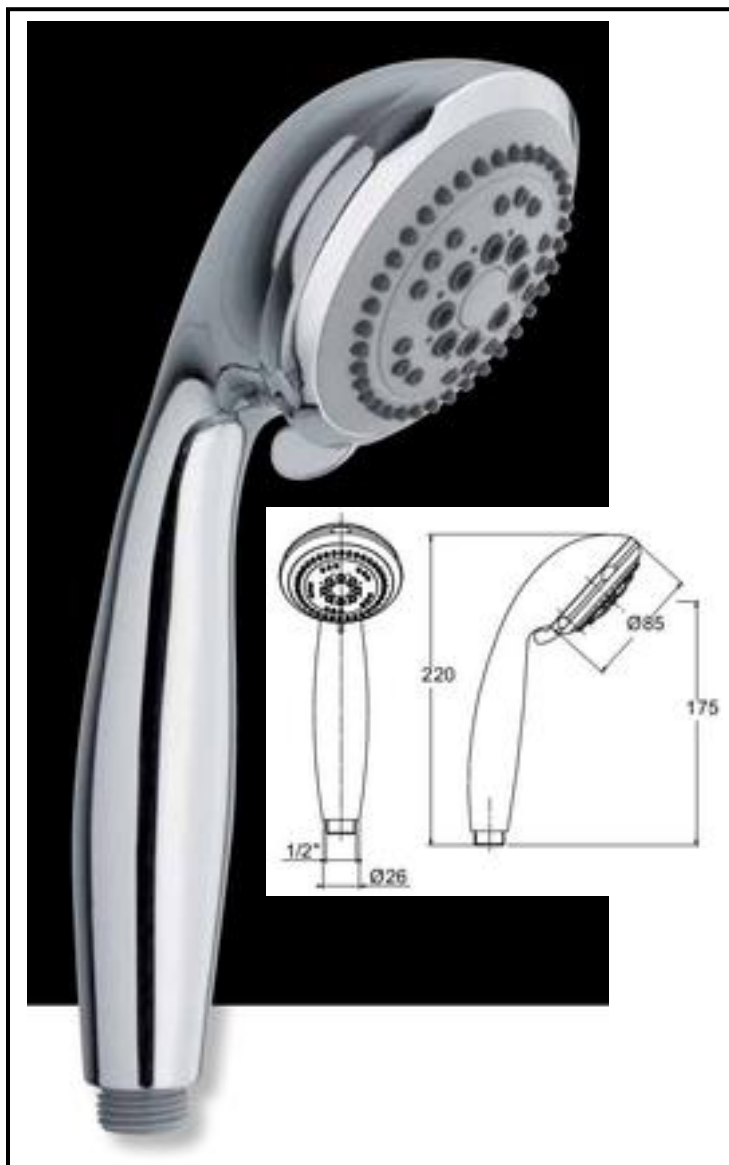

Hand showers
Shower heads
Shower hoses
Shower columns

Cacciatori
Via Alle Fabbriche, 7
I-28010 Nebbiuno (No)
Tel +39 0322 58588
Fax +39 0322 58588
email: info@ilariacacciatori.it
email: info@fcitaliaonline.it

Hand showers and shower heads Multifunction hand showers

Erica

Art. DC5061

5 functions hydromassage

ABS hand shower

with rubber clean

and *temporary water stop*

Finishing: chromium-plated

Packing: carton box – plastic bag