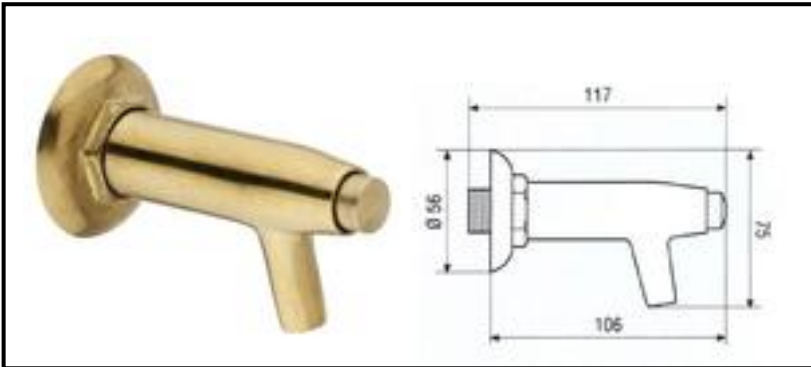

Brass
handles

Cacciatori
Via Alle Fabbriche, 7
I-28010 Nebbiuno (No)
Tel +39 0322 58588
Fax +39 0322 58588
email: info@ilariacacciatori.it
email: info@fcitaliaonline.it

Artistic Line

Art. 962
½" M connection
push- button tap
for fountain