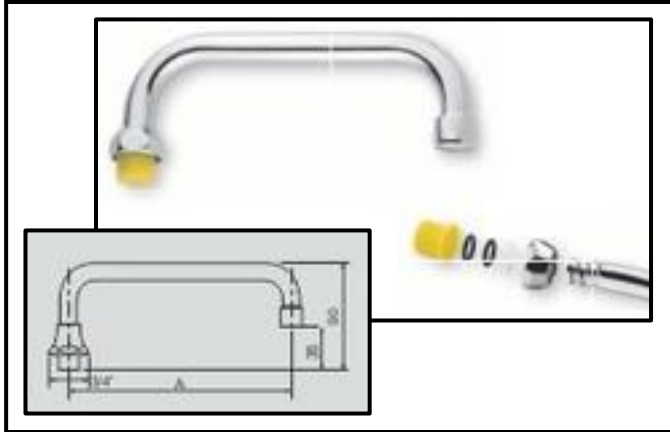

Spouts

Cacciatori
Via Alle Fabbriche, 7
I-28010 Nebbiuno (No)
Tel +39 0322 58588
Fax +39 0322 58588
email: info@lariacacciatori.it
email: info@fcitaliaonline.it

Spouts

Art. CA12

“U” complete spout Ø 18 with 3 grooves

CA12.15	CA12.20	CA12.25	CA12.30	CA12.35	CA12.40
A=150	A=200	A=250	A=300	A=350	A=400