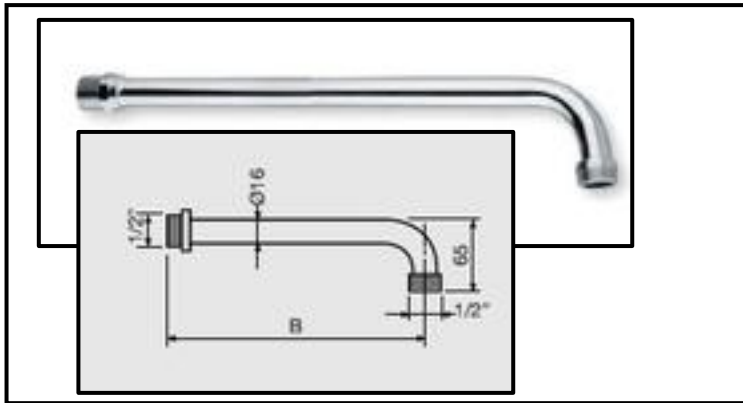

Shower arm, pipe for shower column and accessories for shower arms and column

Art. BR01

Shower arm Ø 16 x 90°

BR01.20	BR01.25	BR01.30	BR01.40
B=200 mm	B=250 mm	B=300 mm	B=400 mm