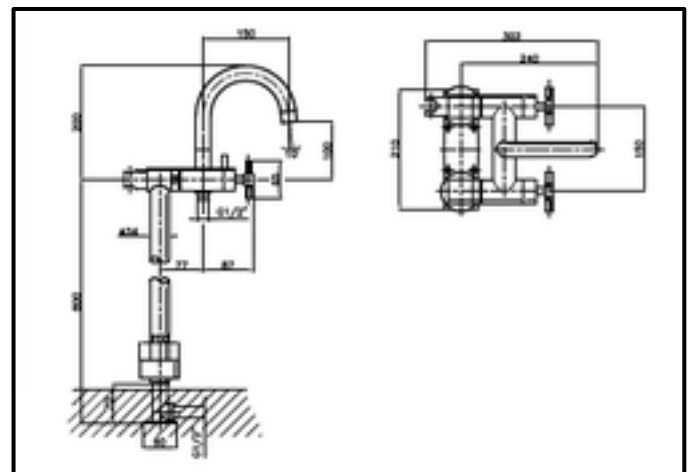

Hand showers
Shower heads
Shower hoses
Shower columns

Cacciatori
Via Alle Fabbriche, 7
I-28010 Nebbiuno (No)
Tel +39 0322 58588
Fax +39 0322 58588
email: info@ilariacacciatori.it
email: info@fcitaliaonline.it

Shower columns

Art. CL2165

Brass bath tub column with *Star AC* shower hand (DC5039)
and double interlocked flexible hose 150 cm
Finishing: chromium-plated

Art. CL2165CC3CR