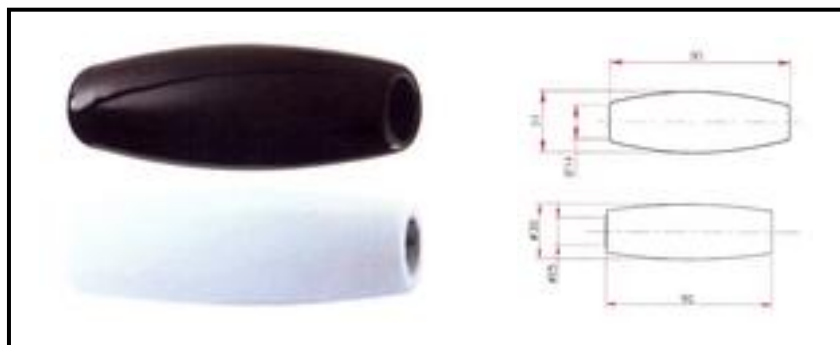

Brass handles

Cacciatori
Via Alle Fabbriche, 7
I-28010 Nebbiuno (No)
Tel +39 0322 58588
Fax +39 0322 58588
email: info@ilariacacciatori.it
email: info@fcitaliaonline.it

Color Line

Art. 555
Resin or porcelain
knob for hand shower