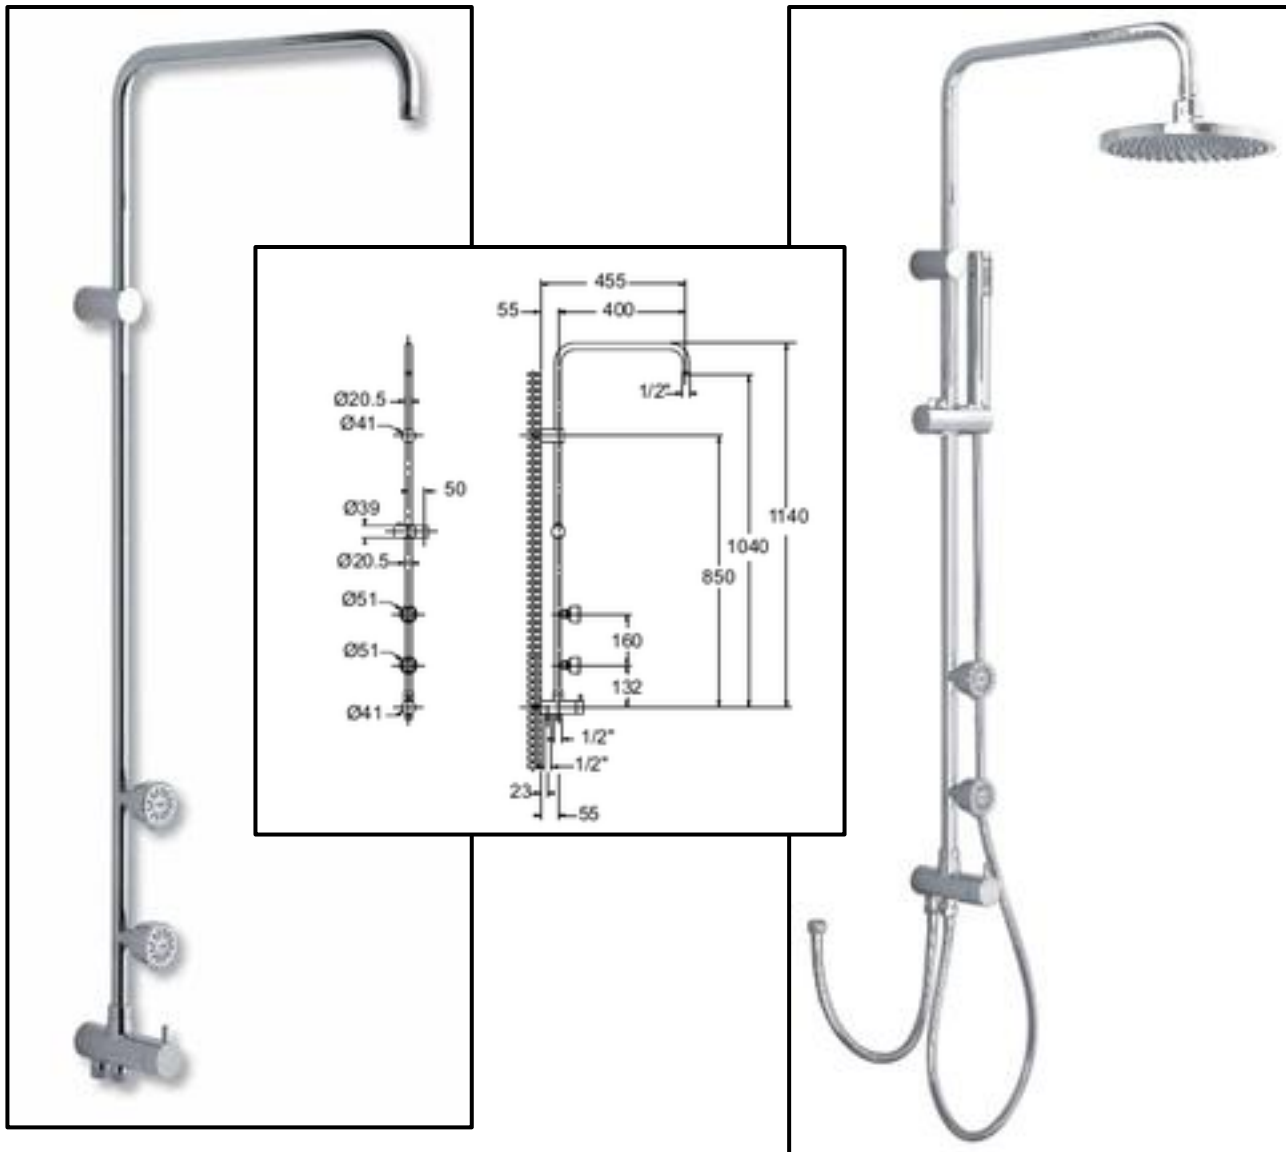

Art. CL2121003CR

Brass shower column with
diverter and
hydromassage antiscaling jets

Art. CL2121CC3CR

Shower column set CL2121
ABS Ø 22 cm shower head *Galles* model,
Star AC shower hand (DC5039)
double interlocked flexible hose cm 150,
push button slider