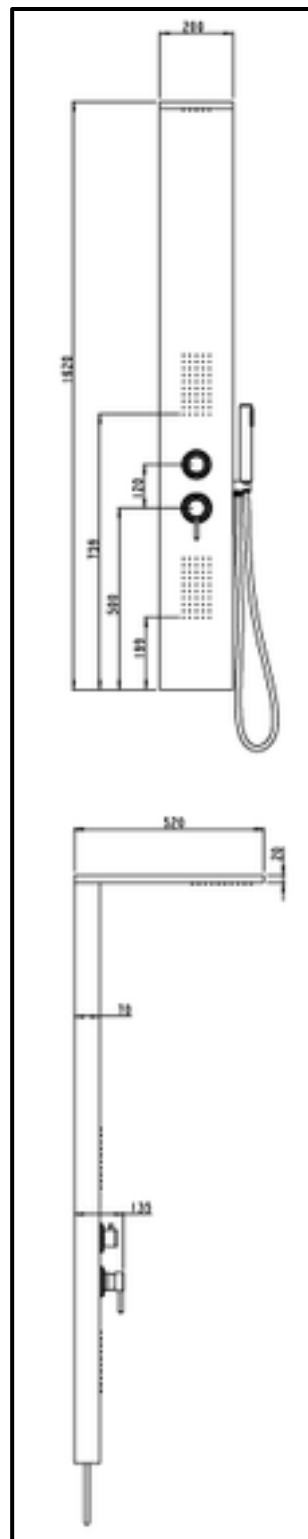

Hand showers
Shower heads
Shower hoses
Shower columns

Cacciatori
Via Alle Fabbriche, 7
I-28010 Nebbiuno (No)
Tel +39 0322 58588
Fax +39 0322 58588
email: info@ilariacacciatori.it
email: info@fcitaliaonline.it

Shower columns

Art. CLAI13

Antiscale floor bright stainless steel shower multifunction column with mixer
Finishing: bright stainless steel