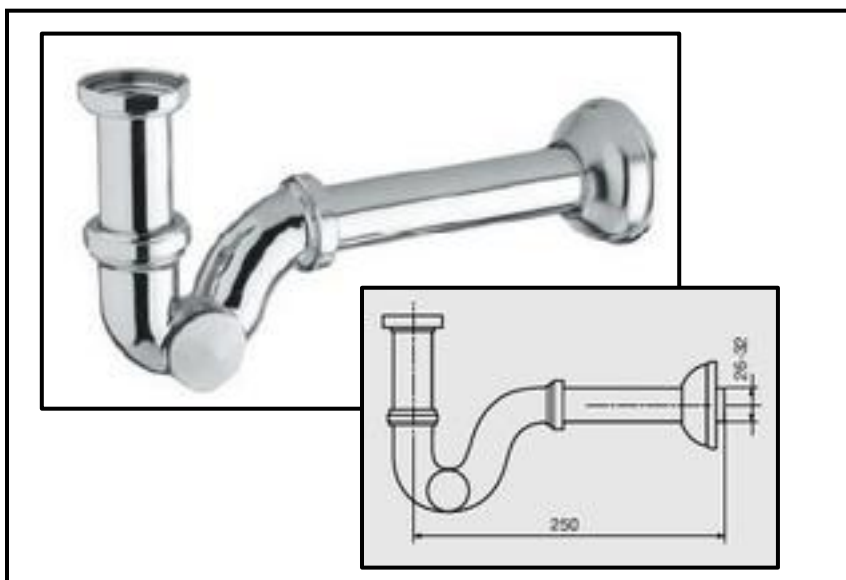

Art. SF03

Siphon with lateral plug

SF03.1	SF03.2
1"	1"1/4