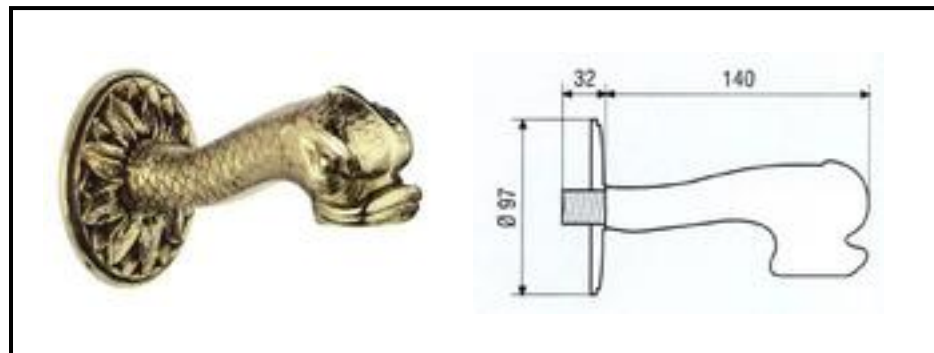

Artistic Line

Art. 930
¾ “ F connection continuous
fountain supplier

Art. 931
½ “ F connection continuous
supplier

Art. 932
½ “ F connection “Delfino”
continuous supplier with rose

Art. 933
¾ “ F connection “Delfino”
continuous supplier with rose