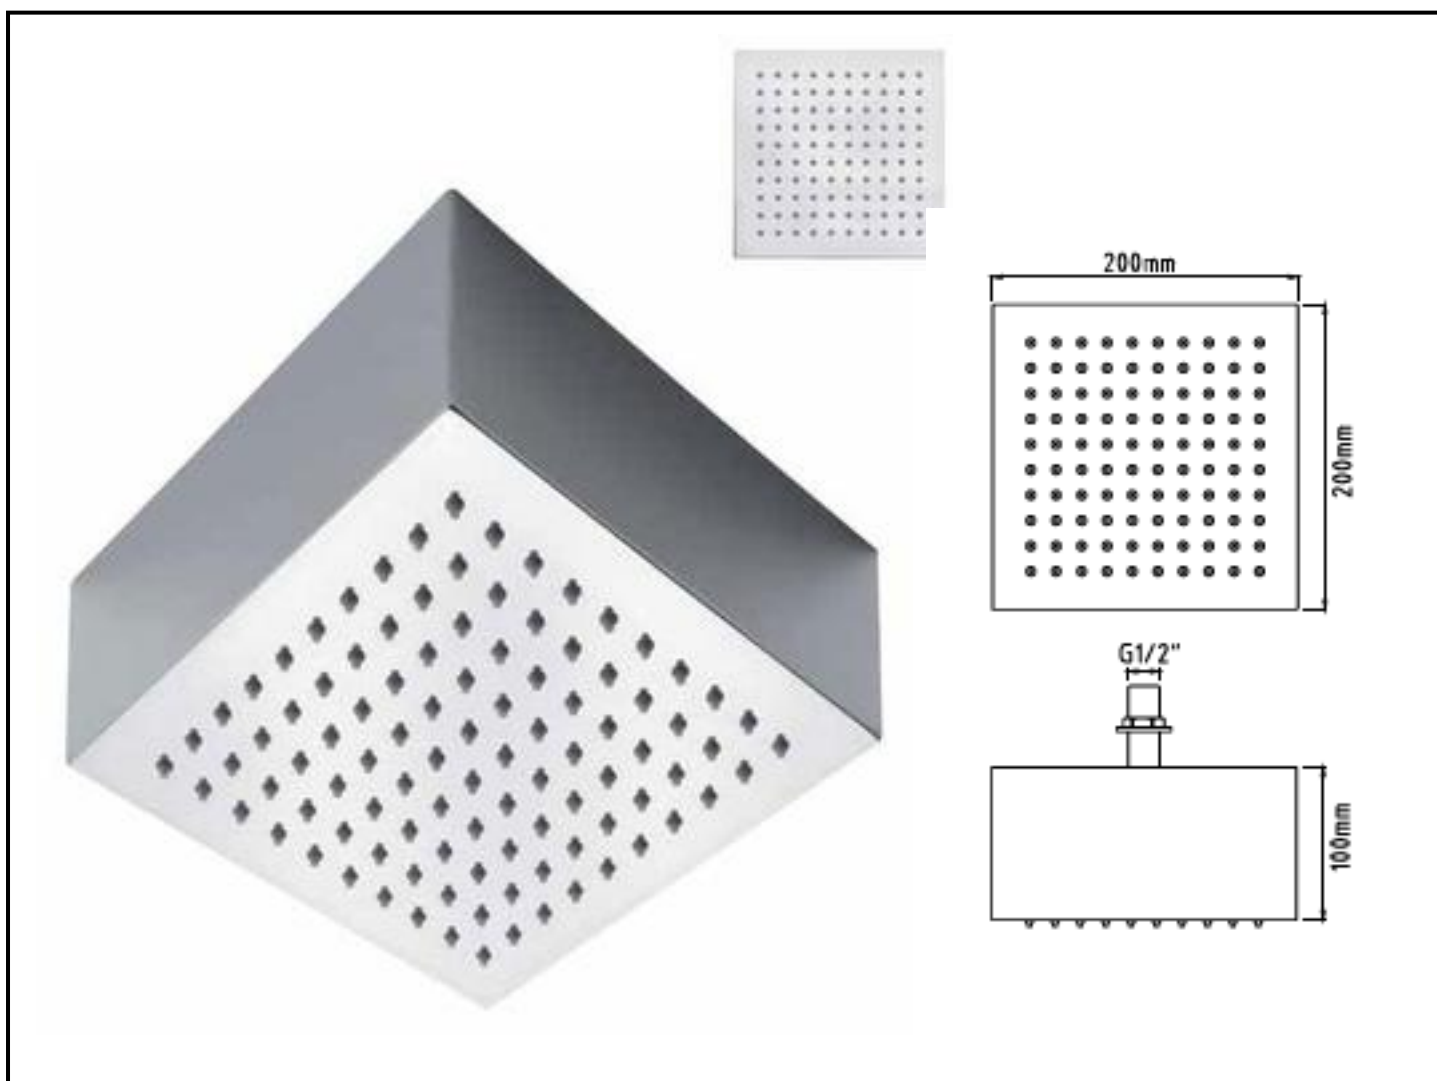

Shower heads Stainless steel

Zurigo

Art. **SD3720** 200 x 200 h 100 mm

Stainless steel antiscaling shower head, with ceiling ½ M connection included

To obtain a normal shower flow with, it's required 0,7 **bar pressure** only.