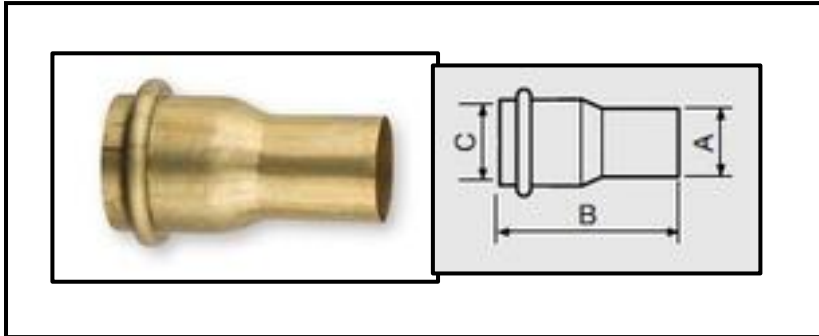

Sleeves, elbows and fittings

Art. MI03

Adaptor

Ø 40/32 and Ø 32/26

MI03.01	MI03.02
A = Ø 26	A = Ø 32
B = 70 mm	B = 82 mm
C = Ø 32	C = Ø 40

Art. MI18

Pipe connection sleeve

Ø 26/30/32