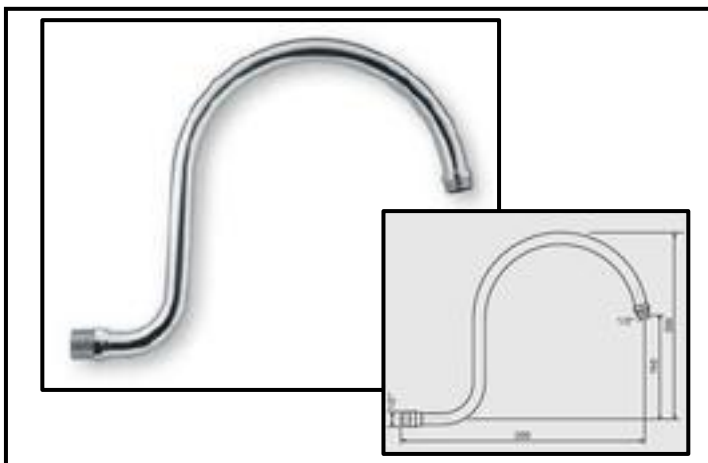

Art. BR11.01

Old Style shower arm