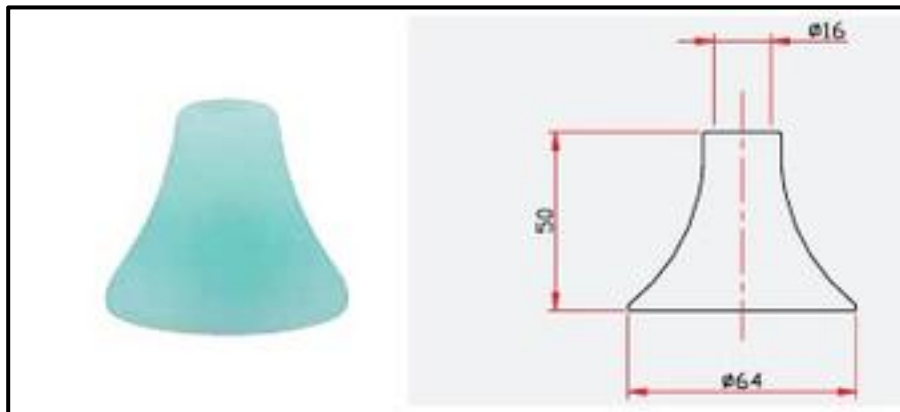

Art. 381R
Liscio cap made in
resin