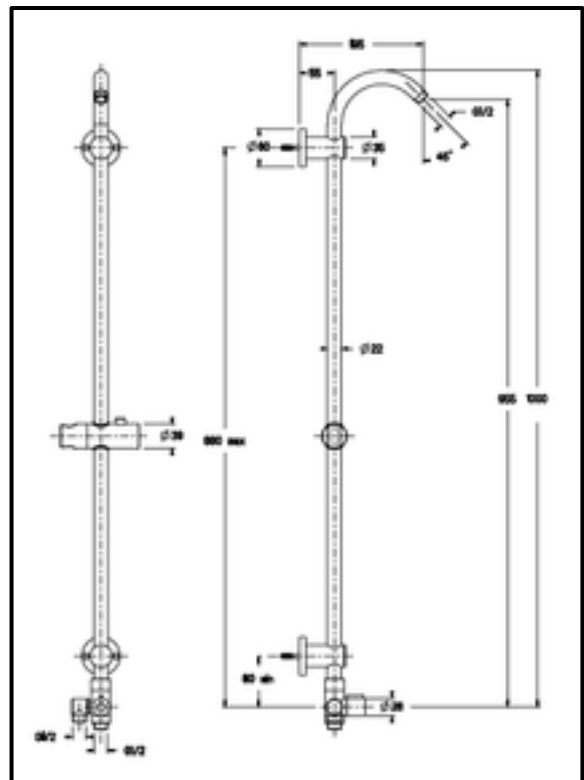

Hand showers
Shower heads
Shower hoses
Shower columns

Cacciatori
Via Alle Fabbriche, 7
I-28010 Nebbiuno (No)
Tel +39 0322 58588
Fax +39 0322 58588
email: info@ilariacacciatori.it
email: info@fcitaliaonline.it

Shower columns

Art. CL2118

brass shower column with adjustable wall support to cover old wall hoses
Finishing: Chromium-plated

Art. CL2118CC3CR

Shower column set CL2118
**with adjustable wall support
to cover old wall holes**, diverter,
ABS Ø 22 cm shower head *Galles* model,
Ninfea shower hand
double interlocked flexible hose cm 150
and slider