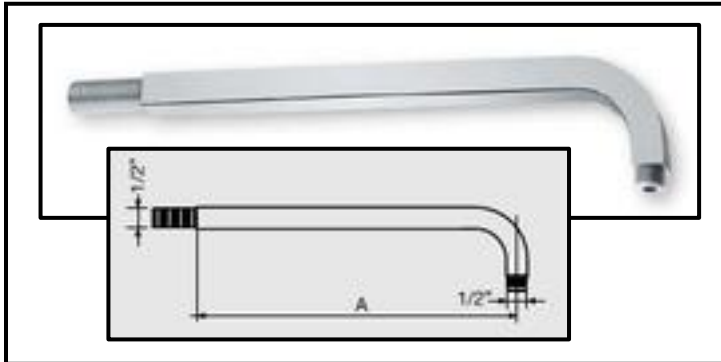

Shower arm, pipe for shower column and accessories for shower arms and column

Art. BR15

Curved square shower arm 22x22

BR15.30	BR15.35
A=300 mm	A=350 mm