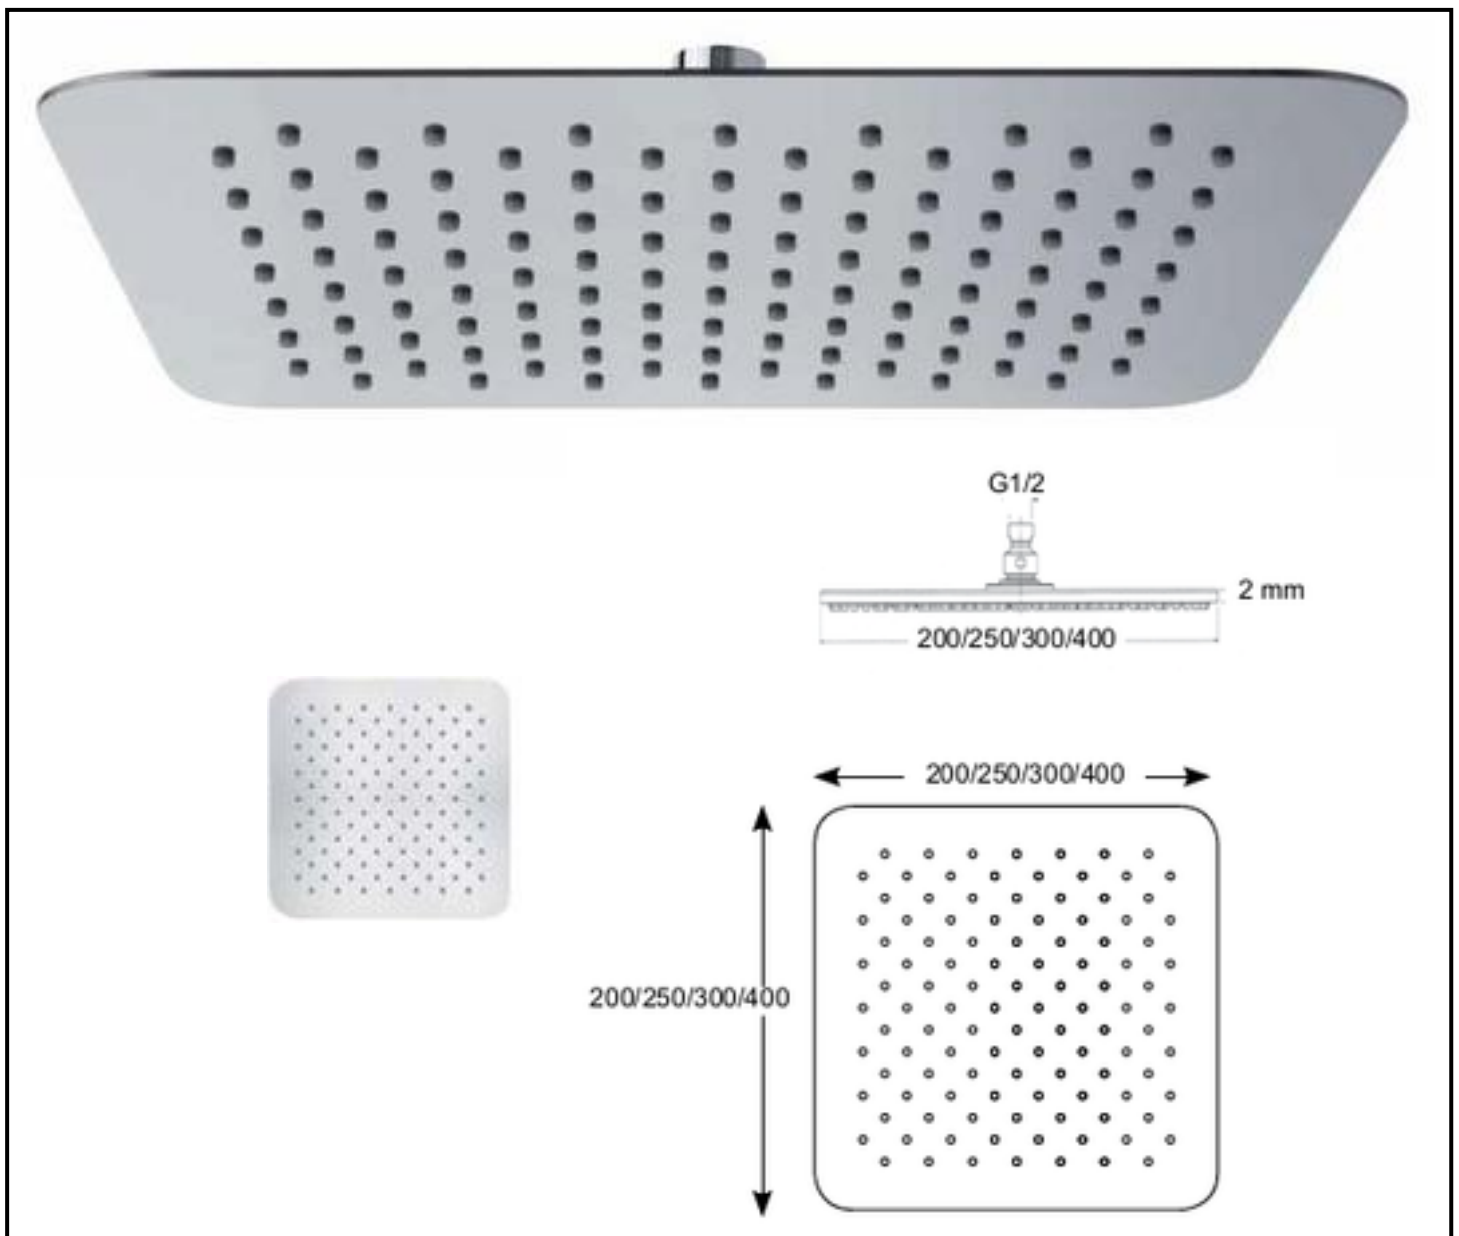

Hand showers
Shower heads
Shower hoses
Shower columns

Cacciatori
Via Alle Fabbriche, 7
I-28010 Nebbiuno (No)
Tel +39 0322 58588
Fax +39 0322 58588
email: info@ilariacacciatori.it
email: info@fcitaliaonline.it

Shower heads Stainless steel

Lisbona

Art. SD3420 200 x 200 mm

Art. SD3425 250 x 250 mm

Art. SD3430 300 x 300 mm

Art. SD3440 400 x 400 mm

Stainless steel antiscaling shower head, ultrathin (having h 2 mm),
with 1/2" F adjustable connection

To obtain a normal shower flow with an ultrathin shower head,
it's required **0,7 bar pressure** only.