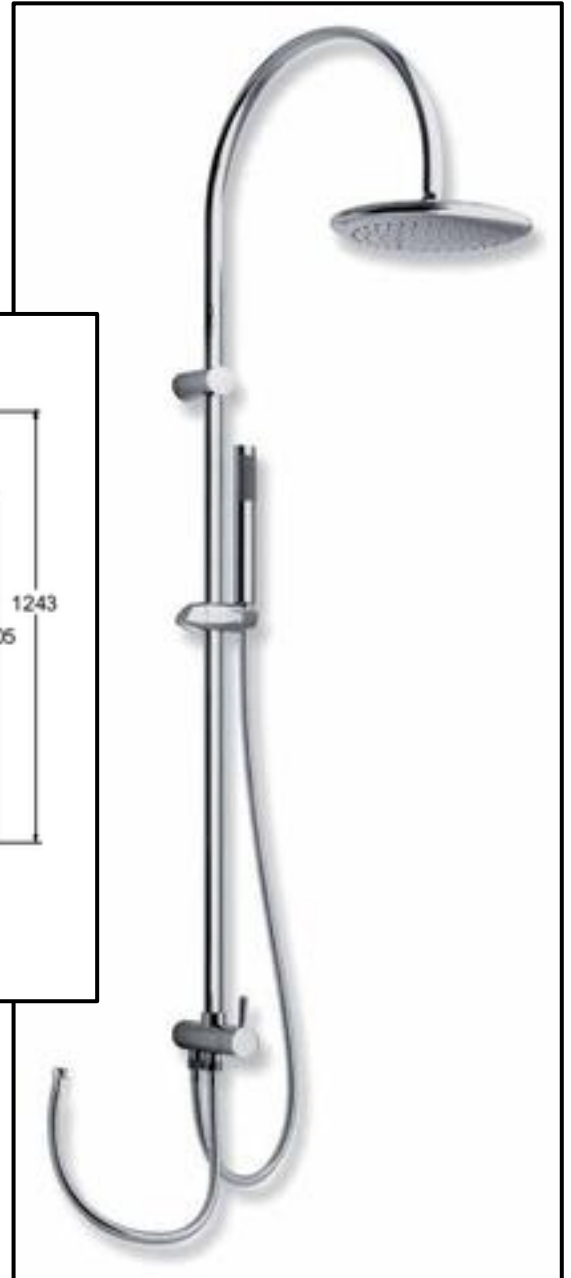

Shower columns

Art. CL2125

Oval brass shower column with brass diverter
Finishing: Chromium-plated

Art. CL2125003CR

Oval brass shower column with
brass diverter

Art. CL2125NC3CR

Shower column set CL2125
shower head *Dover* model,
Fashion shower hand
double interlocked flexible hose cm 150
and slider