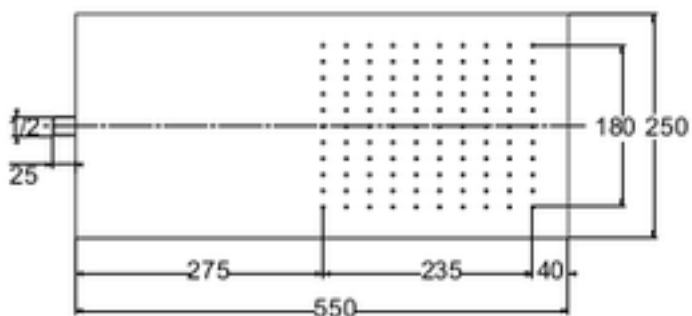

Shower heads

Brass

Stockholm

Art. SD4098 550 x 250 x 7 mm

Wall brass shower head 550 x 250 x 7 mm, having possibility to inspect it, with 1/2" M connection

To obtain a normal shower flow, it's required **2 bar pressure** only.