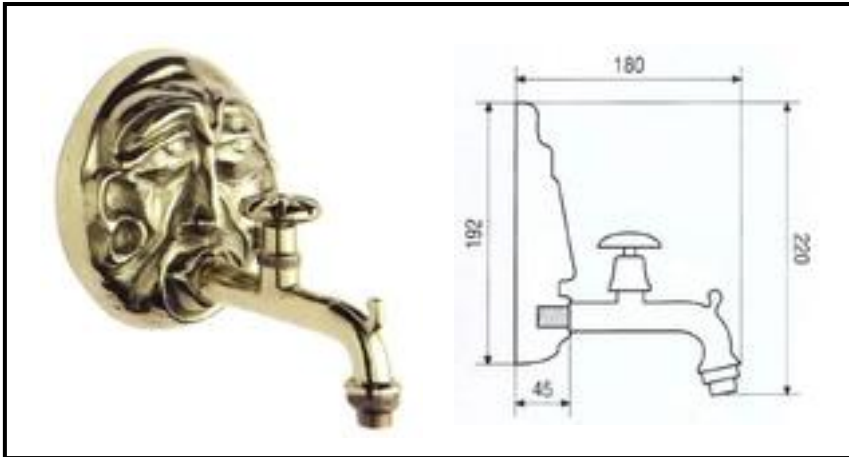

Brass
handles

Cacciatori
Via Alle Fabbriche, 7
I-28010 Nebbiuno (No)
Tel +39 0322 58588
Fax +39 0322 58588
email: info@ilariacacciatori.it
email: info@fcitaliaonline.it

Artistic Line