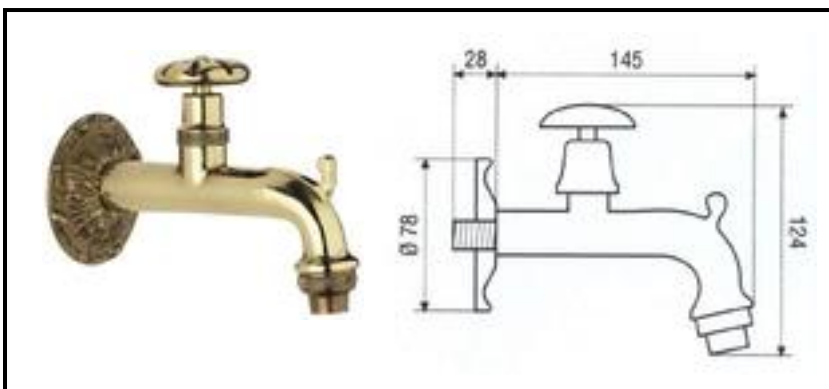

Art. 924
½" M connection coupling hose
Impero style tap quick pitch
with rose