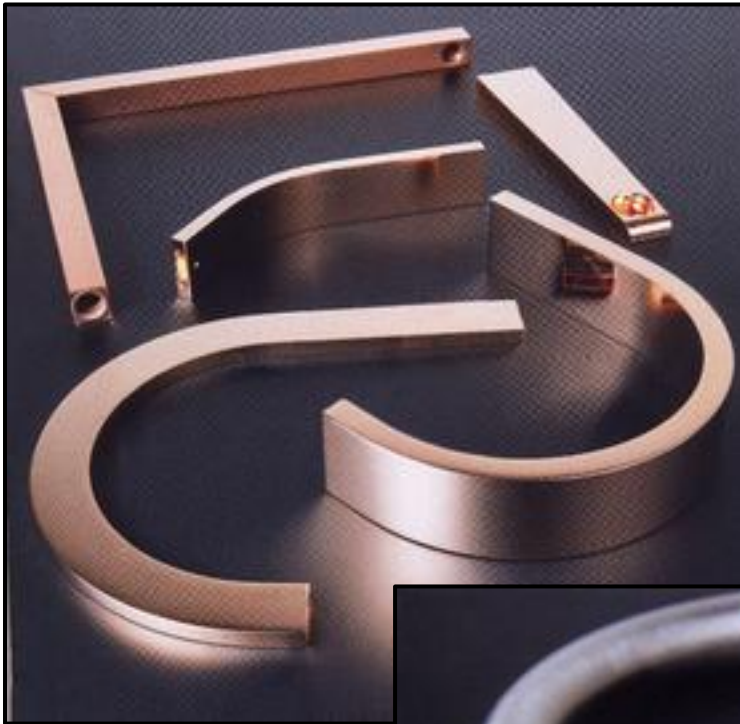

Special finishing

We are going to show you some examples of finishing available