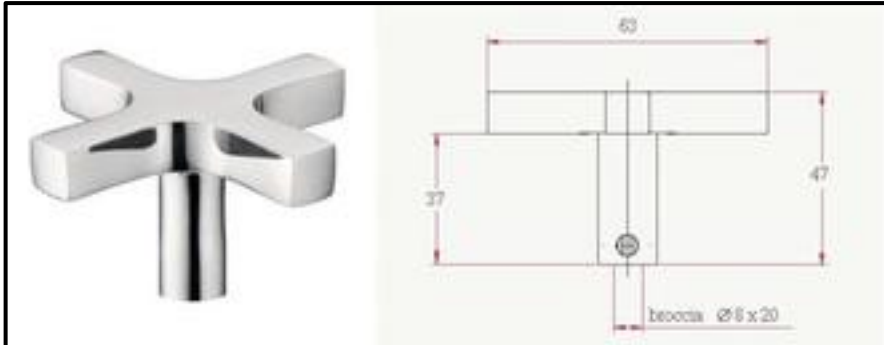

Brass handles

Cacciatori
Via Alle Fabbriche, 7
I-28010 Nebbiuno (No)
Tel +39 0322 58588
Fax +39 0322 58588
email: info@ilariacacciatori.it
email: info@fcitaliaonline.it

Minimal line Handles