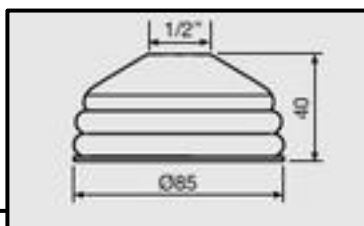

Shower heads

Art. BR19

Shower head Ø 160 made by brass sheet

Art. BR20

Stainless steel shower head Ø 80/90

BR20.01	BR20.02
Ø 80	Ø 90

Art. BR21.01

“Bell” stainless steel shower head Ø 85