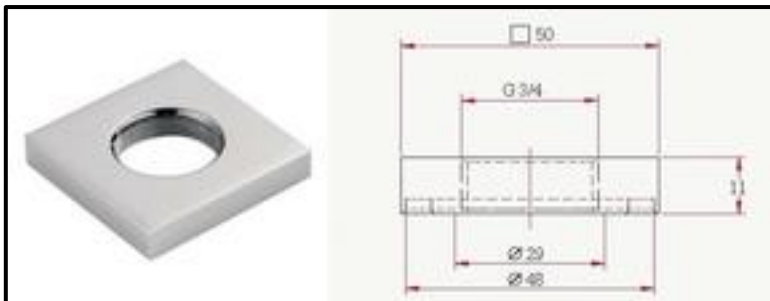

Brass
handles

Cacciatori
Via Alle Fabbriche, 7
I-28010 Nebbiuno (No)
Tel +39 0322 58588
Fax +39 0322 58588
email: info@ilariacacciatori.it
email: info@fcitaliaonline.it

Minimal line Caps

Art. 395
Linea cap

Art. 397
Zen cap

Art. 463
Centrale cap – salterello knob

Bases