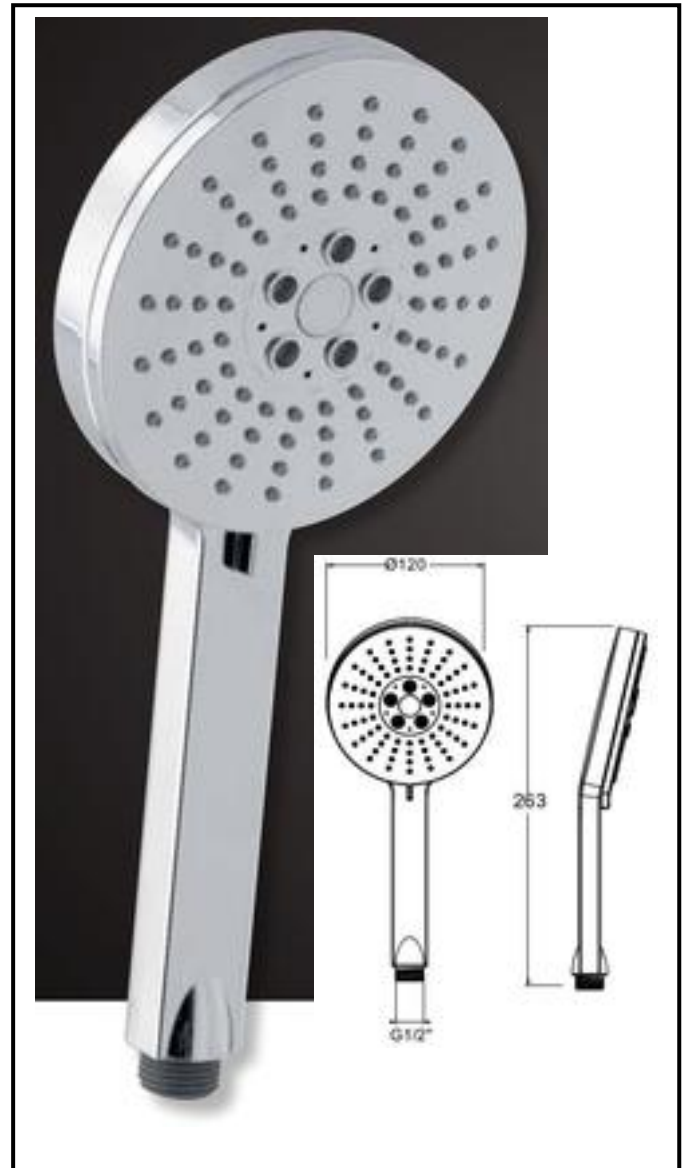

Agata 3
Art. DC5091

3 jets hydromassage
ABS hand shower
with rubber clean
Finishing: chromium-plated
Packing: carton box – plastic bag