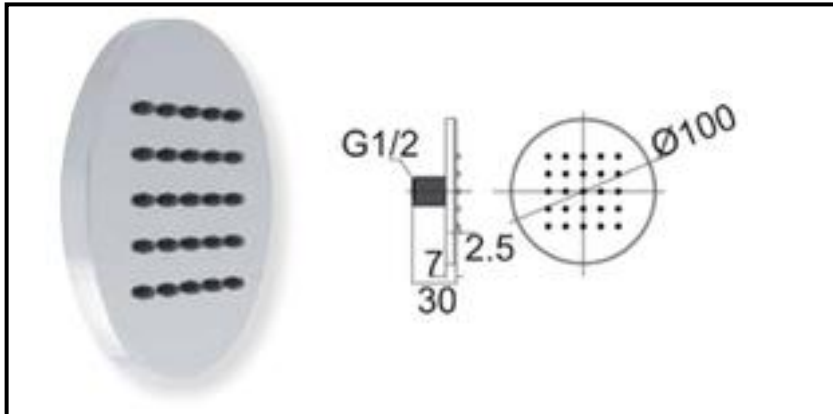

Hand showers
Shower heads
Shower hoses
Shower columns

Cacciatori
Via Alle Fabbriche, 7
I-28010 Nebbiuno (No)
Tel +39 0322 58588
Fax +39 0322 58588
email: info@ilariacacciatori.it
email: info@fcitaliaonline.it

Hand showers and shower heads Lateral shower heads and body jets

Vienna

Art. SD3110

Brass shower head Ø 100 mm
with rubber clean

½ M connection

Finishing: chromium-plated

Packing: carton box