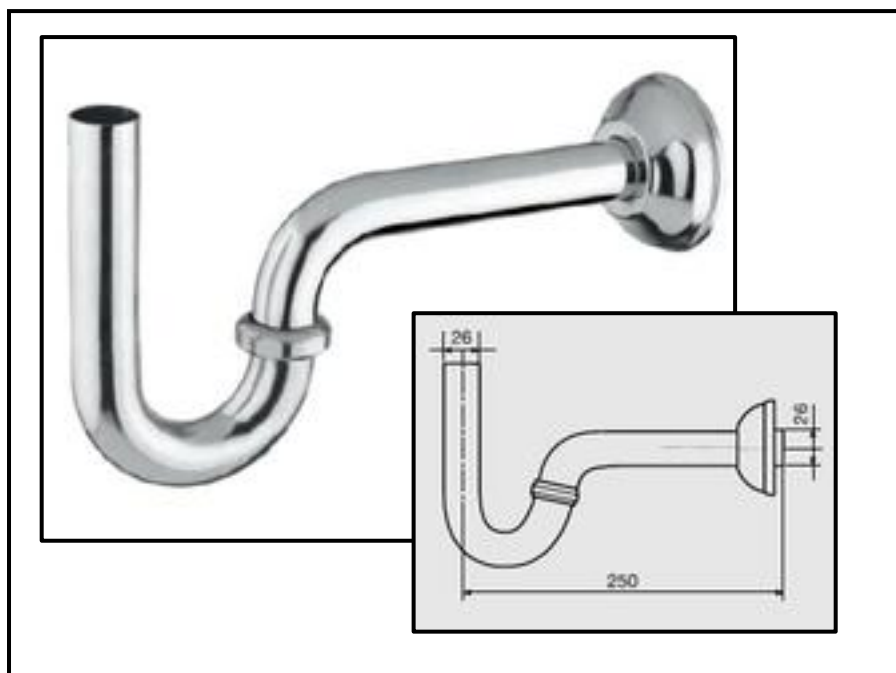

Spouts

Siphons

Cacciatori
Via Alle Fabbriche, 7
I-28010 Nebbiuno (No)
Tel +39 0322 58588
Fax +39 0322 58588
email: info@ilariacacciatori.it
email: info@fcitaliaonline.it