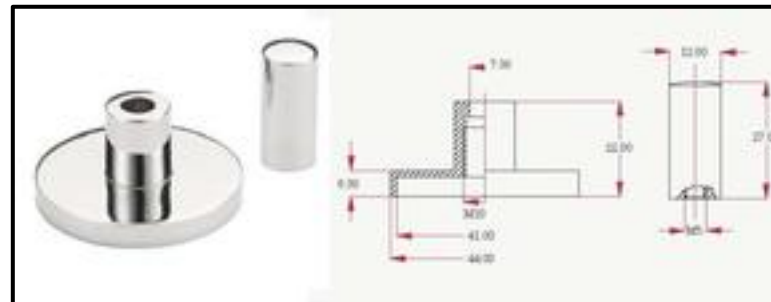

Art. 463
Centrale cap – salterello knob