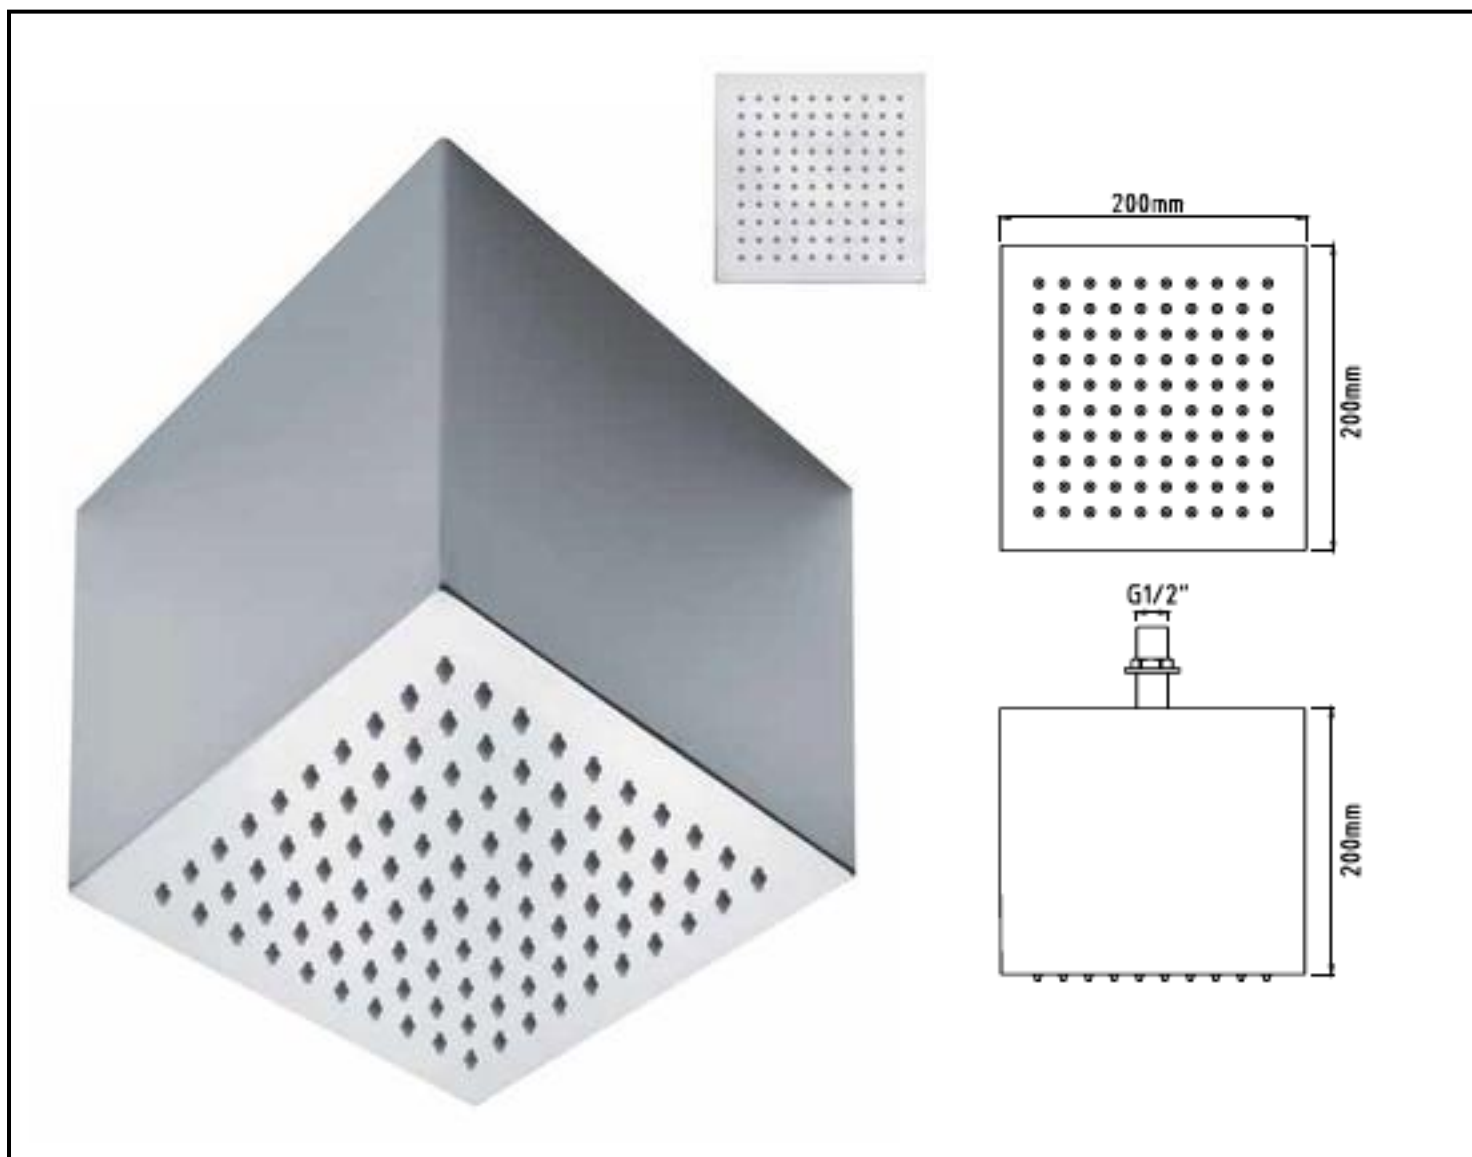

Hand showers
Shower heads
Shower hoses
Shower columns

Cacciatori
Via Alle Fabbriche, 7
I-28010 Nebbiuno (No)
Tel +39 0322 58588
Fax +39 0322 58588
email: info@ilariacacciatori.it
email: info@fcitaliaonline.it

Shower heads Stainless steel

Sidney

Art. SD3820 200 x 200 h 200 mm

Stainless steel antiscaling shower head, with ceiling 1/2 M connection included

To obtain a normal shower flow with, it's required 0,7 bar pressure only.