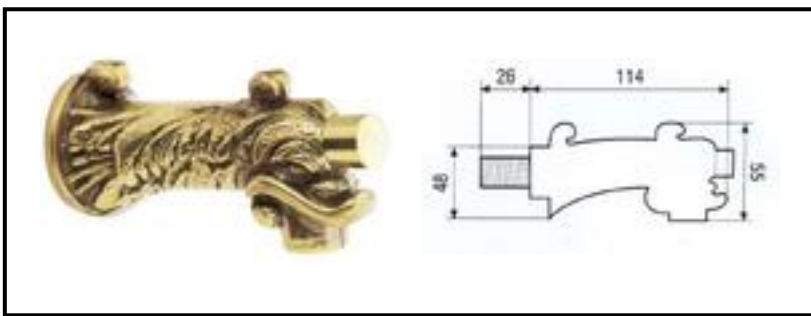

Art. 963
½" M connection
push- button tap
for fountain