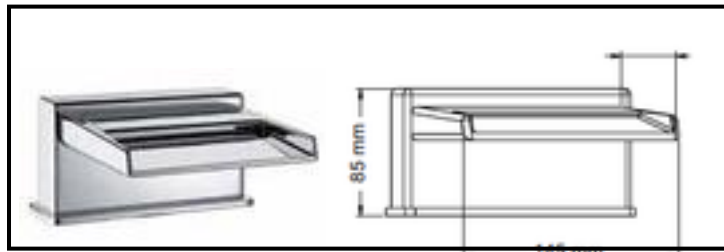

Shower heads

Waterfall flow mouths

Art. BO006

½ M or ½ F long basin open wall *brass* waterfall flow mouth

Art. BO007

½ M closed *brass* waterfall flow mouth for bathtub edge set

Art. BO008

½ M open *brass* waterfall flow mouth for bathtub edge set