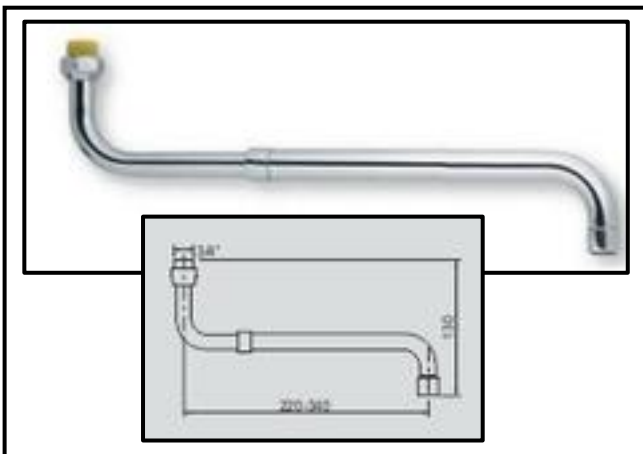

Spouts

Art. CA05.01

Big "P" spout Ø 18, universal joint,
A=200 mm

Art. CA07.01

Telescopic and adjustable spout,
universal or 3 grooves joint,
A= 220-340 mm

Art. CA08.01

Spout with adjustable head,
3/4" universal joint