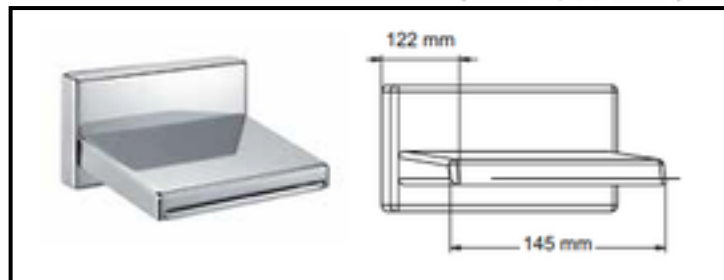

Shower heads

Waterfall flow mouths

Art. BO006

½ M or ½ F long basin open wall *brass* waterfall flow mouth

Art. BO007

½ M closed *brass* waterfall flow mouth for bathtub edge set

Art. BO008

½ M open *brass* waterfall flow mouth for bathtub edge set