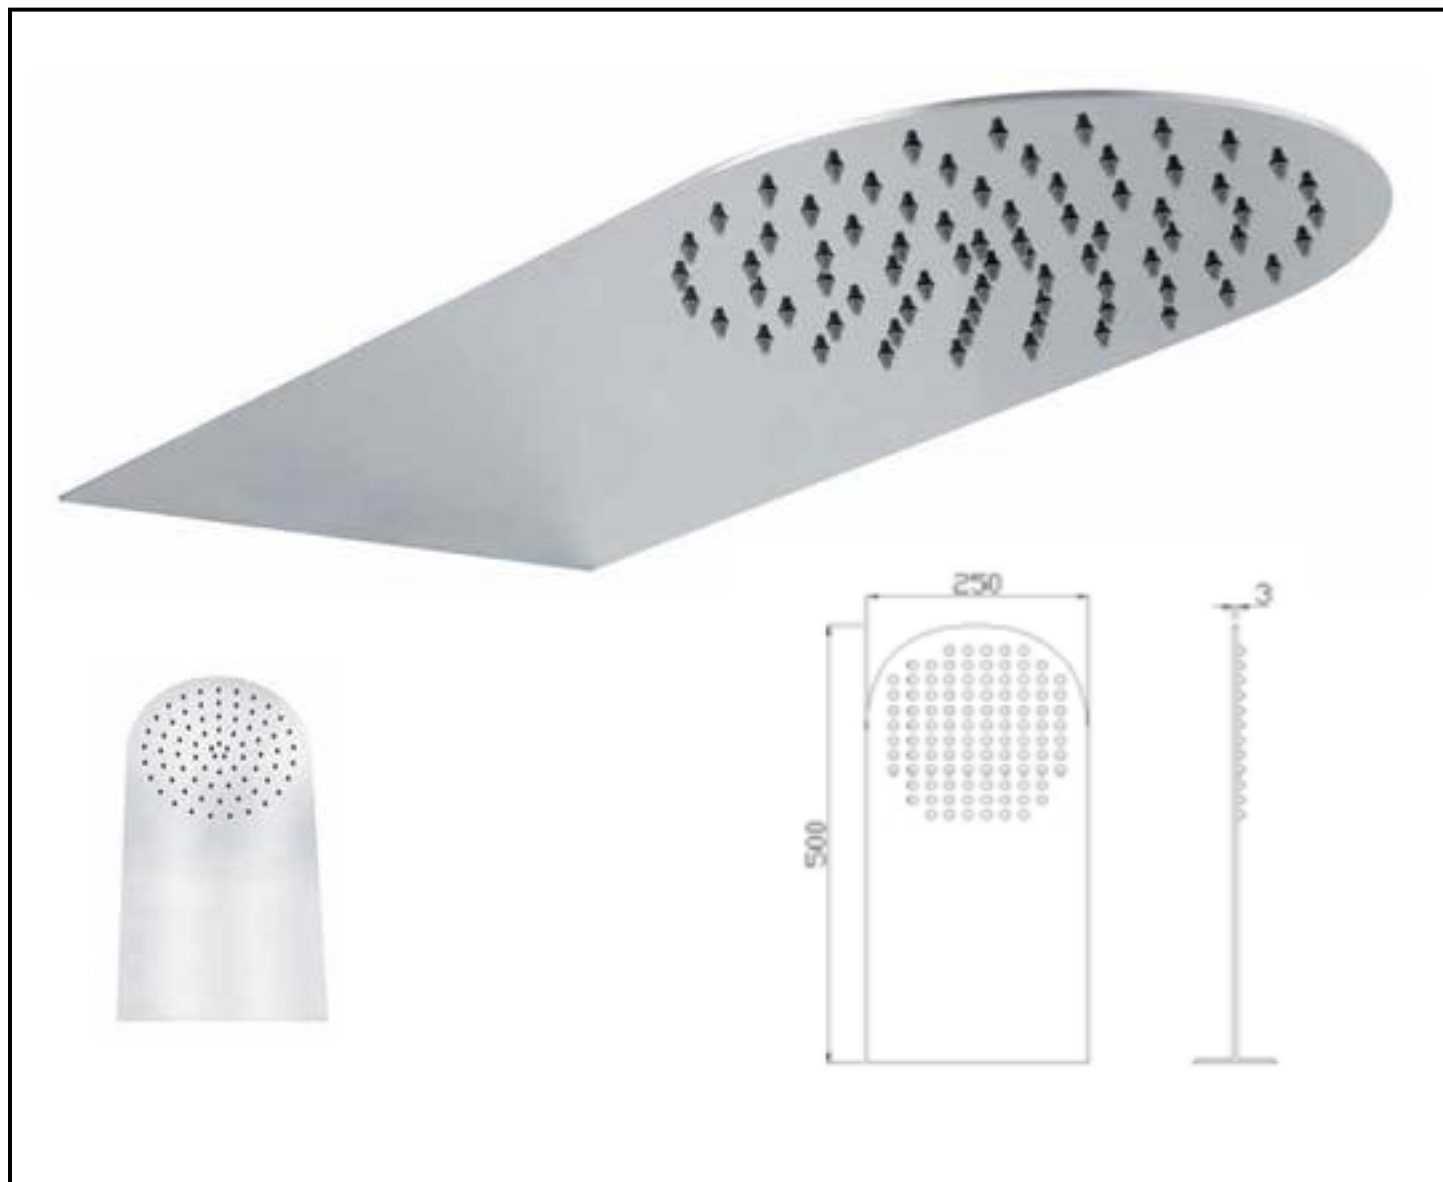

Shower heads Stainless steel

Marbella

Art. SD2350 500 x 250 mm

Wall stainless steel antiscaling shower head, with rain jet

To obtain a normal shower flow with an ultrathin shower head, it's required 0,7 **bar pressure** only.