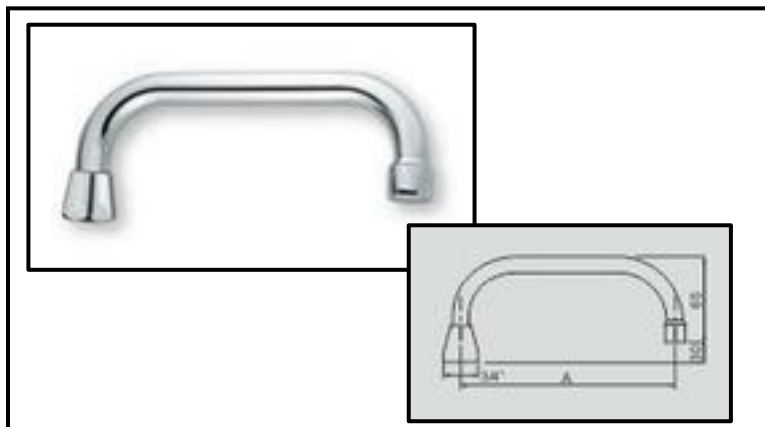

Art. CA02

“U” spout Ø 18, ¾” universal joint

CA02.15	CA02.20	CA02.25	CA02.30	CA02.35	CA02.40
A=150	A=200	A=250	A=300	A=350	A=400