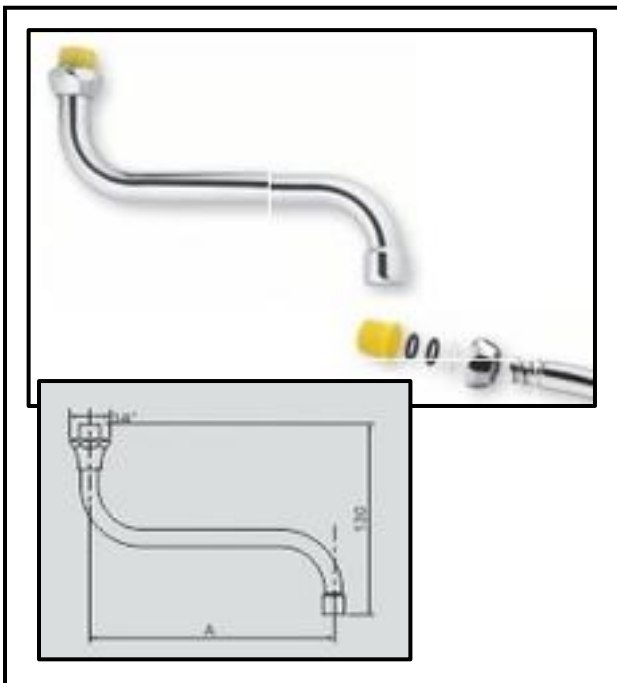

Spouts

Art. BP05

Light upright with "J" spout

BP05.01	BP05.02
A=125	A=155
B=185	B=230
C=150	C=200

Art. BP06.01

Cheap upright with "J" spout Ø 14

Art. CA11

"S" complete spout Ø 18 with 3 grooves