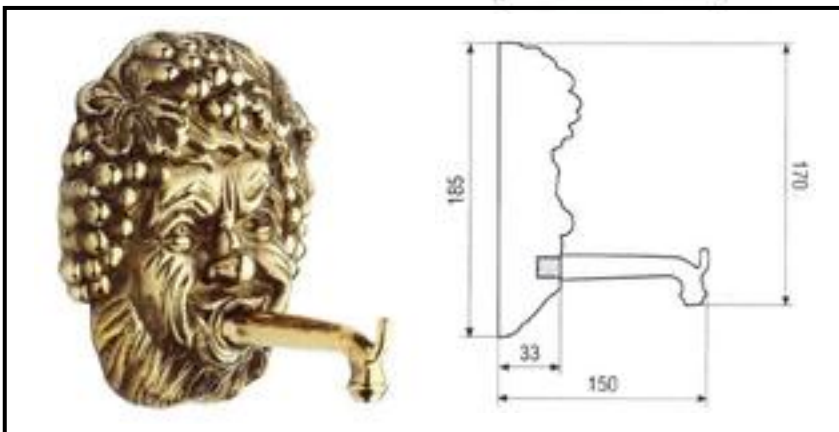

Art. 944
½ " M connection continuous
supplier with "Bacco style
Mask" rose