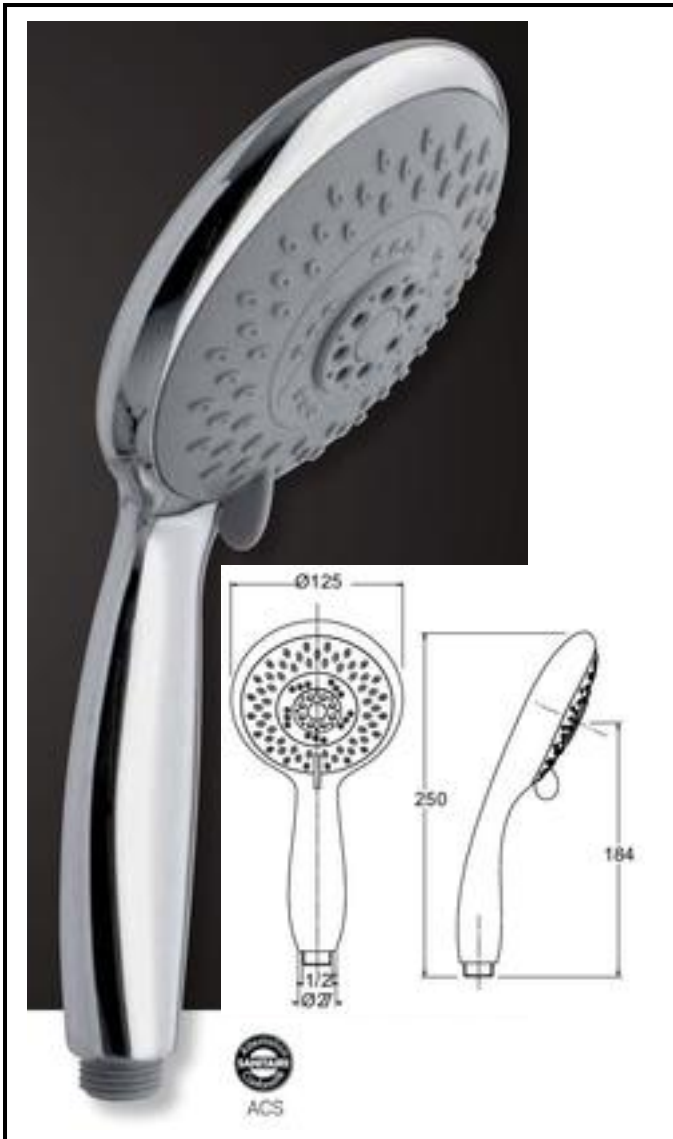

Hand showers and shower heads Multifunction hand showers

Tennis

Art. DC5032

5 functions hydromassage

ABS hand shower

with rubber clean

and *temporary water stop*

Finishing: chromium-plated