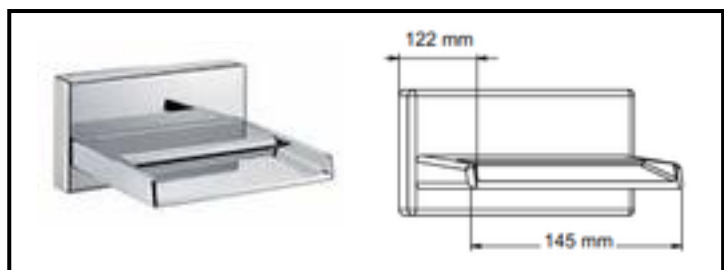

Art. BO010

½ M or ½ F open *brass* wall waterfall flow mouth for bathtub set