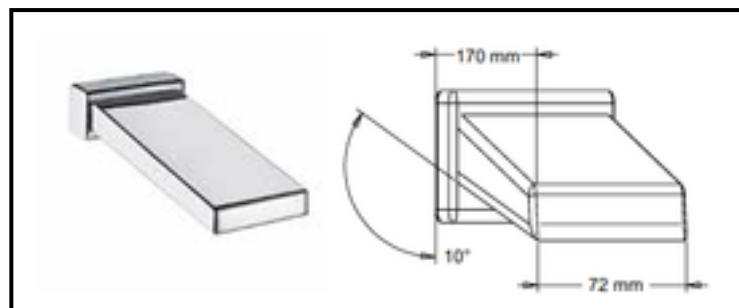

Art. BO005

1/2 M or 1/2 F long basin closed wall *brass* waterfall flow mouth