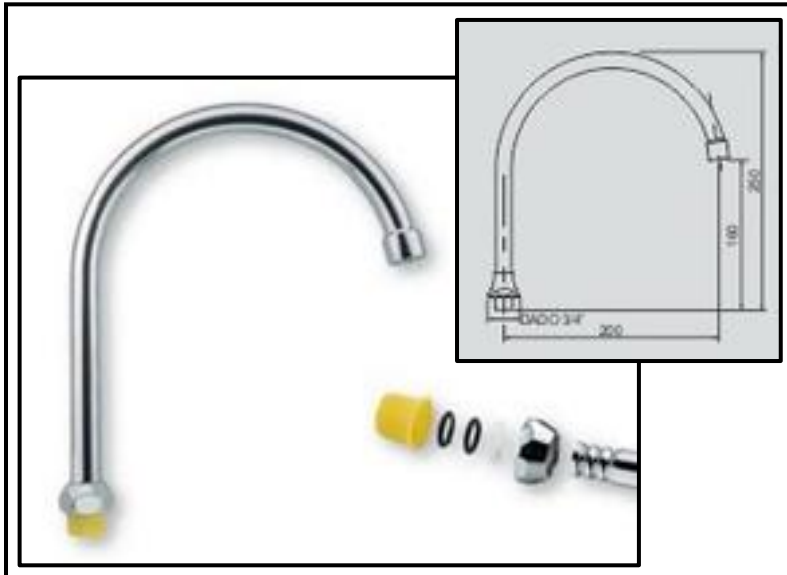

Spouts

Art. CA16.00

Small "P" complete spout Ø 18 suitable for washbasin

Art. CA17.00

Spout Ø 18 suitable for bidet

Art. CA18.00

Big "P" spout complete with 3 grooves

Art. CA06.00