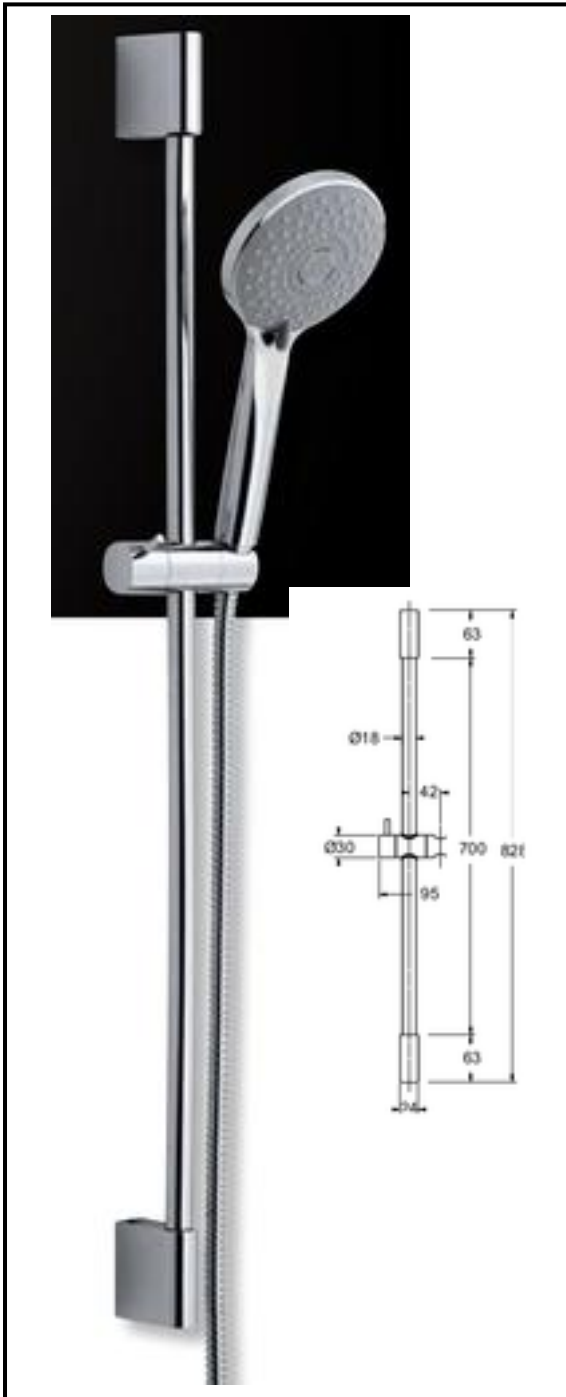

Sliding rails

Helene

Art. SL8H46703CR

Helene sliding rail
with Ø 18 mm bar
ABS knob slider,
overall length 83 cm
Finishing: chromium-plated
Packing: box with transparent window

Stilo

Art. SL8S43903CR

Stilo sliding rail
with Ø 18 mm bar,
ABS knob slider,
overall length 61 cm
Finishing: chromium-plated
Packing: box with transparent window