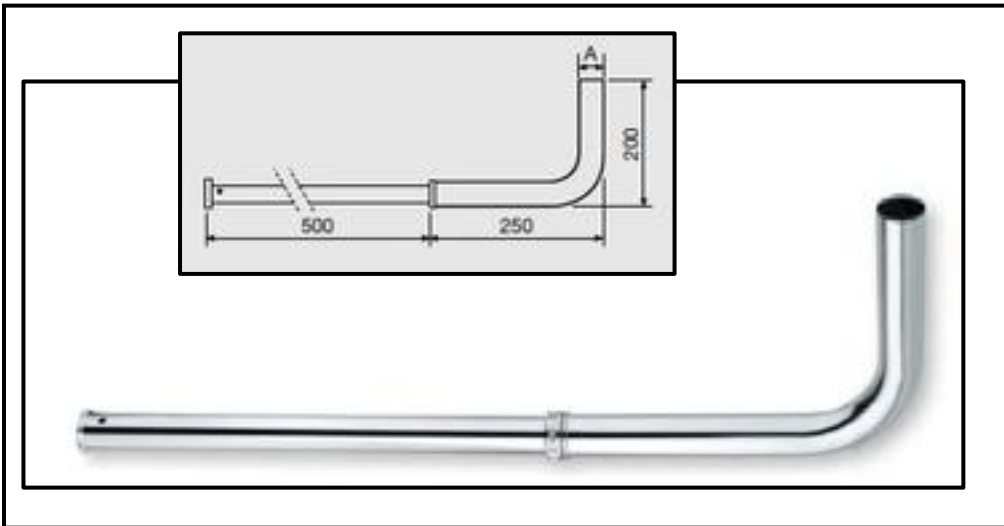

Spouts

Copper pipes and fittings

Art. TU04

Low pipe for rapid flow valve $\frac{3}{4}$ " or 1"

TU.04.01	TU.04.02
A=Ø 25	A=Ø 30