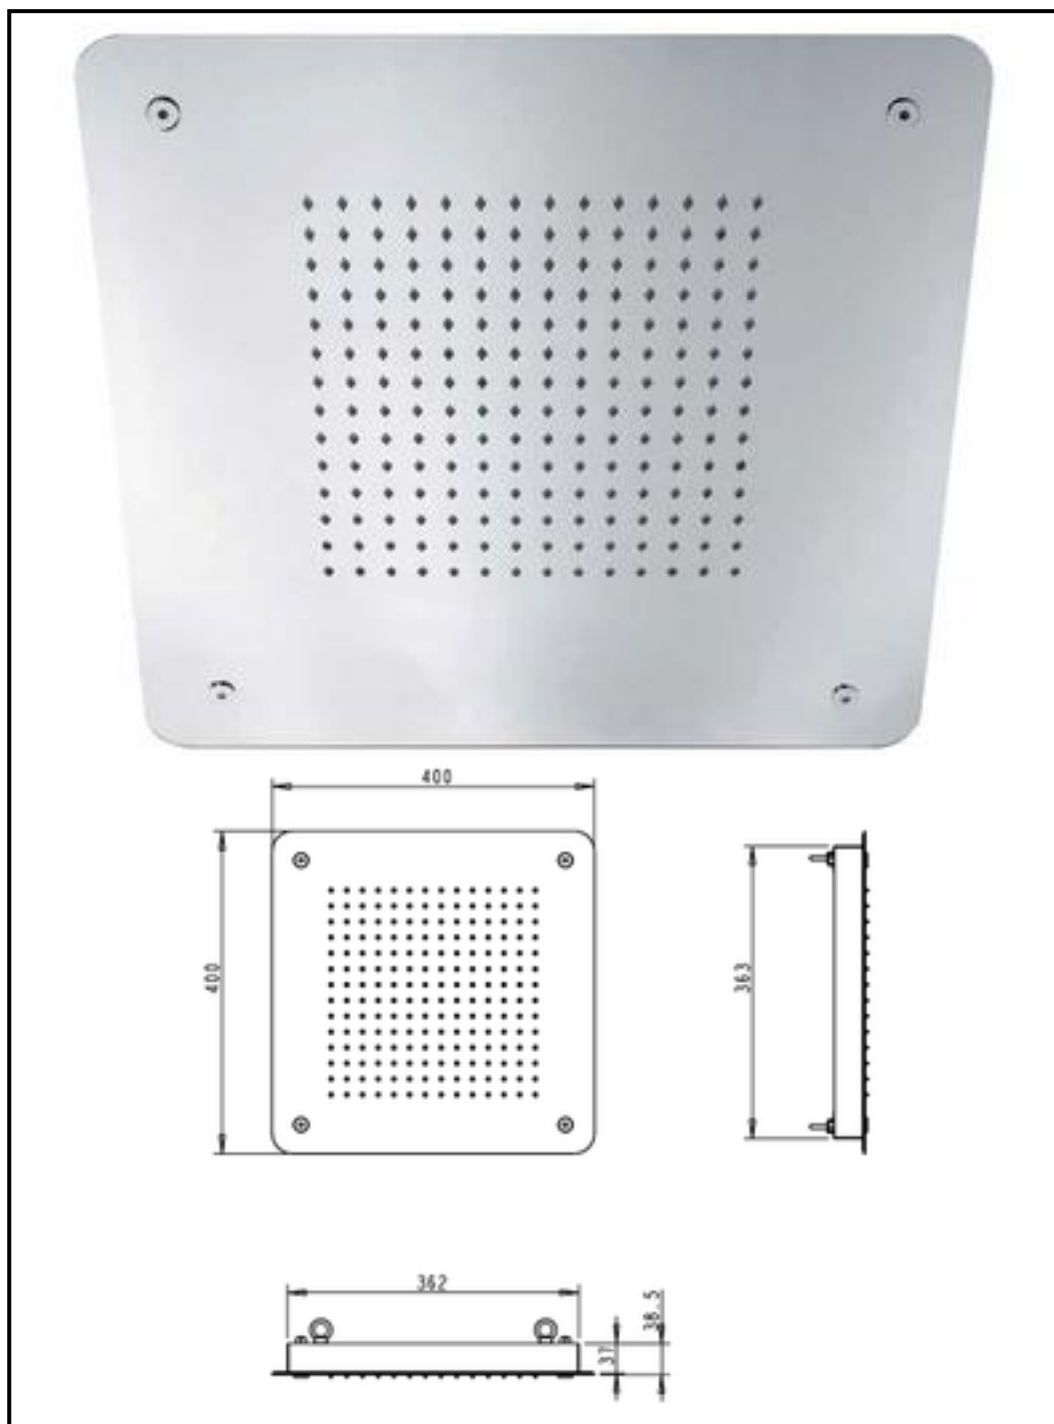

Hand showers
Shower heads
Shower hoses
Shower columns

Cacciatori
Via Alle Fabbriche, 7
I-28010 Nebbiuno (No)
Tel +39 0322 58588
Fax +39 0322 58588
email: info@ilariacacciatori.it
email: info@fcitaliaonline.it

Shower heads Stainless steel

Rain

Art. SD4958 40 x 40 cm

Ceiling stainless steel antiscala shower head, with rain jet. It has the possibility to inspect it.
Finishing: bright stainless steel