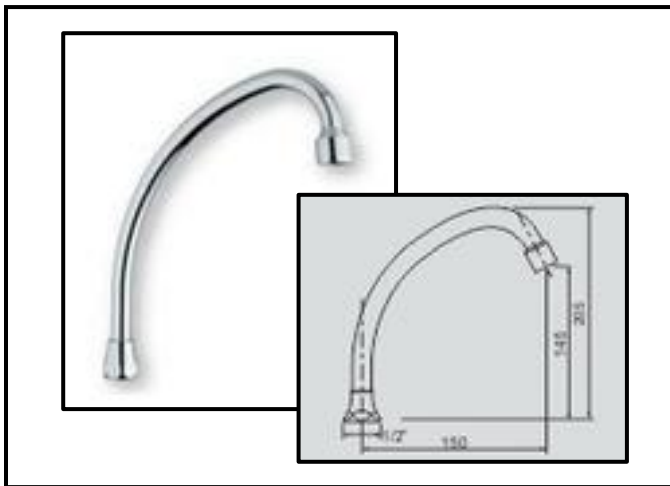

Art. CA10.02

Short “J” spout Ø 14, ½” universal joint