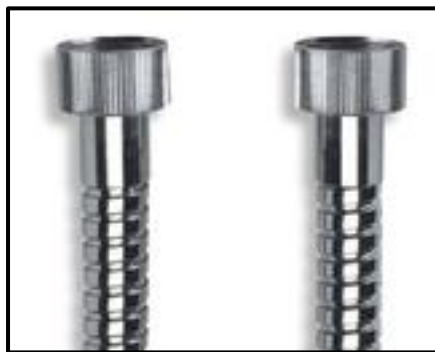

Art. FL1001
Simple interlocked
Flexible hose
Length: 100-120-150-200 cm
½" F connections
Finishing: chromium-plated
Packing: plastic bag

Art. FL1002
Simple interlocked
Flexible hose
Length: 100-120-150-200 cm
½" F connections
Finishing: chromium-plated
Packing: plastic bag