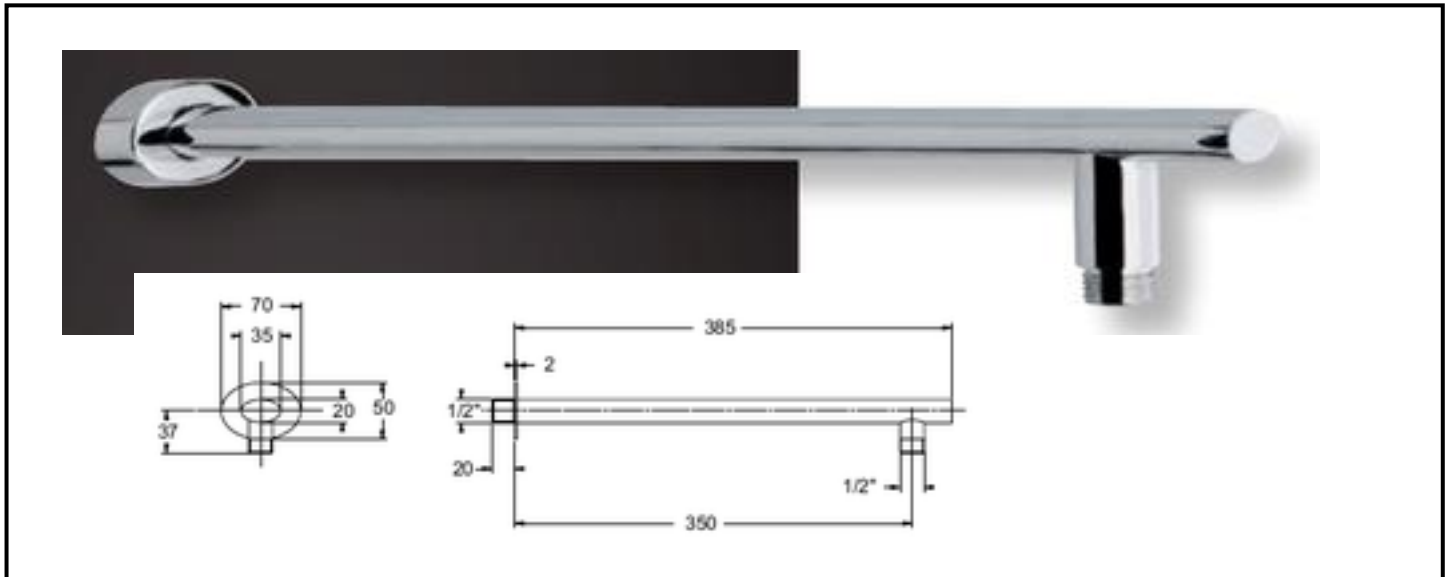

Shower arms

Art. BD 6025

Luxury brass oval shower arm, 1/2 MM connection,
Length 350 mm
Finishing: chromium-plated

Art. BD 6044

Luxury brass round shower arm \varnothing 25 mm, 1/2 MM connection,
Length 350 mm
Finishing: chromium-plated