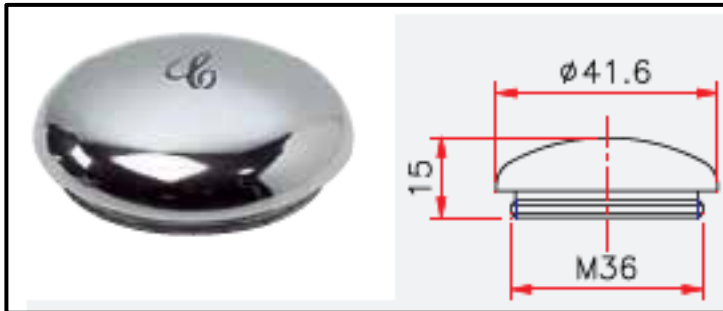

Brass handles

Cacciatori
Via Alle Fabbriche, 7
I-28010 Nebbiono (No)
Tel +39 0322 58588
Fax +39 0322 58588
email: info@ilariacacciatori.it
email: info@fcitaliaonline.it

Handles

To assemble the handle, choose from the following components:

Pour composer le croisillon, choisir entre les suivants composants :

Plugs