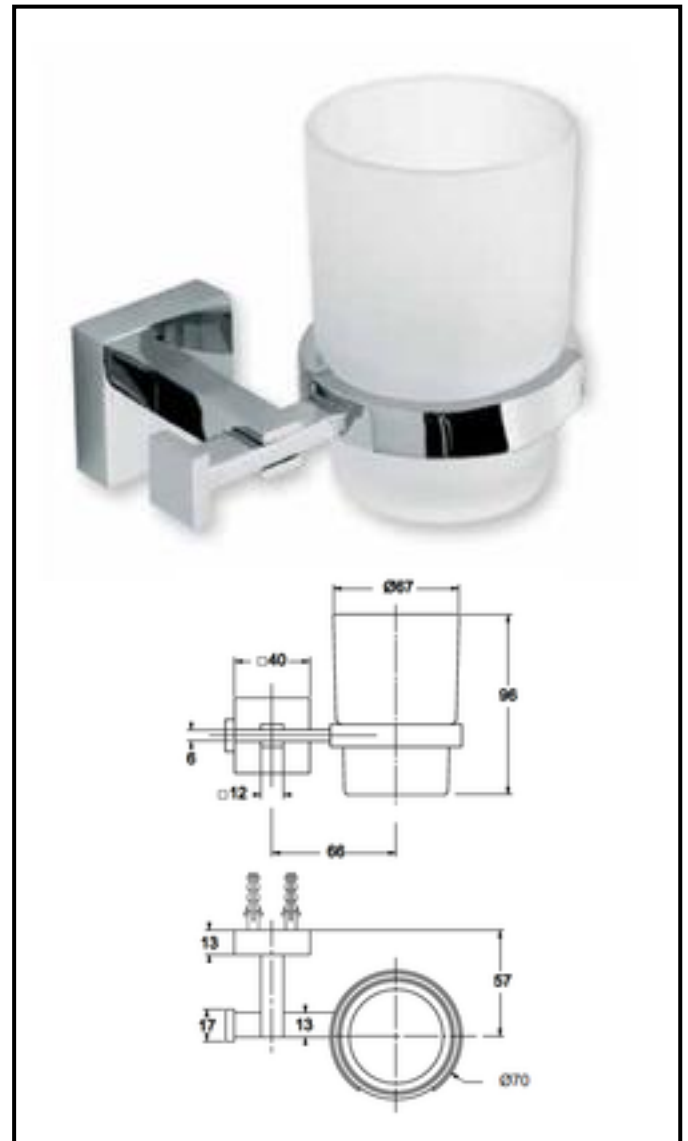

Hand showers
Shower heads
Shower hoses
Shower columns

Cacciatori
Via Alle Fabbriche, 7
I-28010 Nebbiuno (No)
Tel +39 0322 58588
Fax +39 0322 58588
email: info@ilariacacciatori.it
email: info@fcitaliaonline.it

Flexible hoses and accessories Accessories – Complete sets