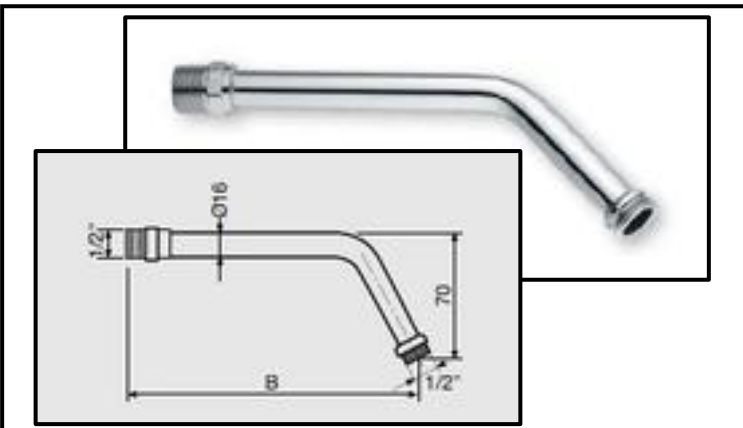

Art. BR02

Shower arm Ø 16 x 45°

BR02.14	BR02.20
B=140 mm	B=200 mm