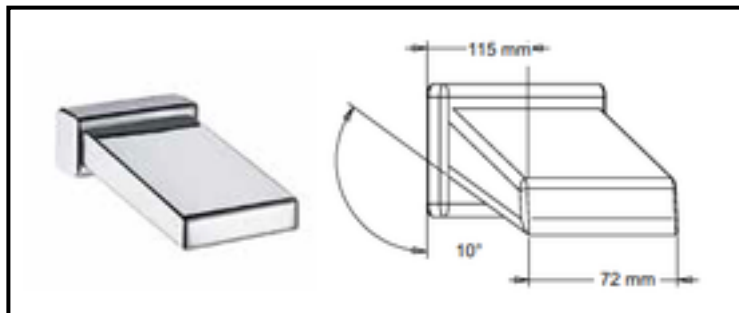

Shower heads

Waterfall flow mouths

Art. BO001

1/2 M basin closed *brass* waterfall flow mouth

Art. BO002

1/2 M basin open *brass* waterfall flow mouth

Art. BO003

1/2 M or 1/2 F basin closed wall *brass* waterfall flow mouth