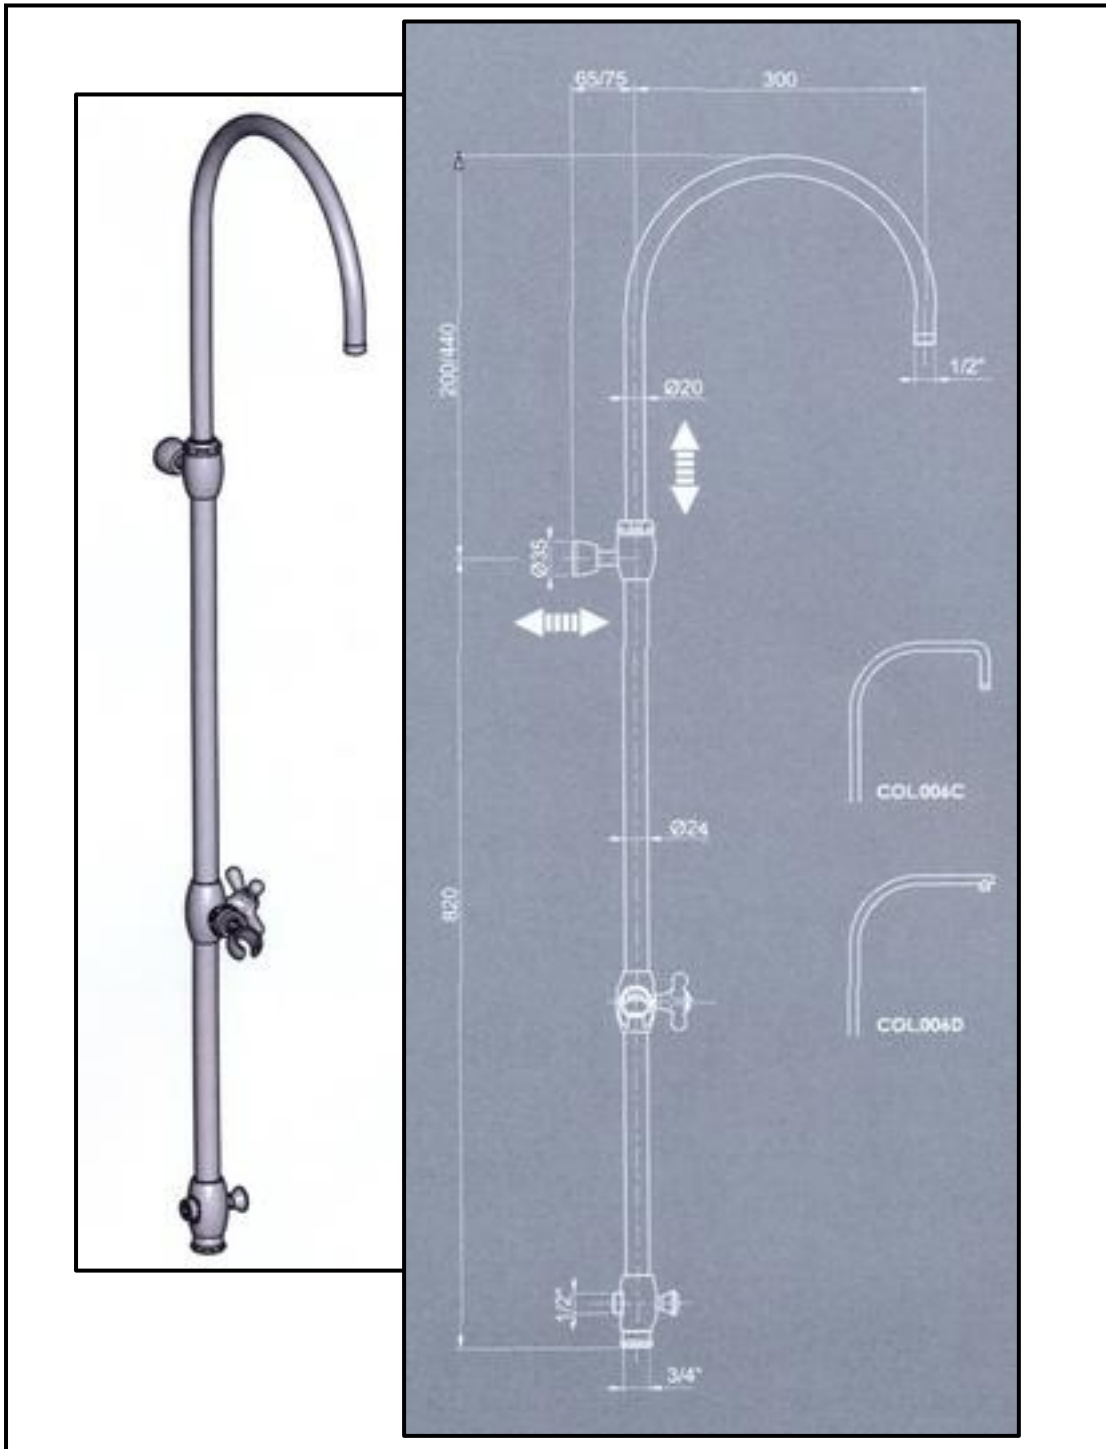

Shower arm, pipe for shower column and accessories for shower arms and column

Art. COL.006B

Telescopic shower column
with orientable and adjustable arm
sliding shower holder,
diverter with $\frac{3}{4}$ " connection