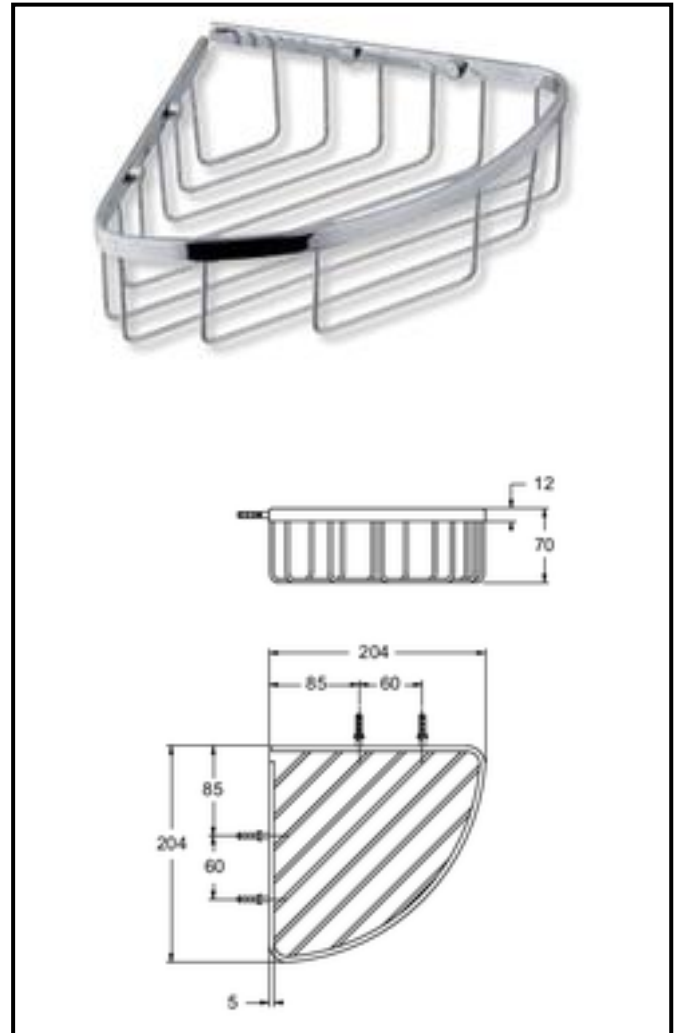

Art. ACOANH

1 layer **brass** corner basket
Finishing: chromium-plated
Packing: carton box