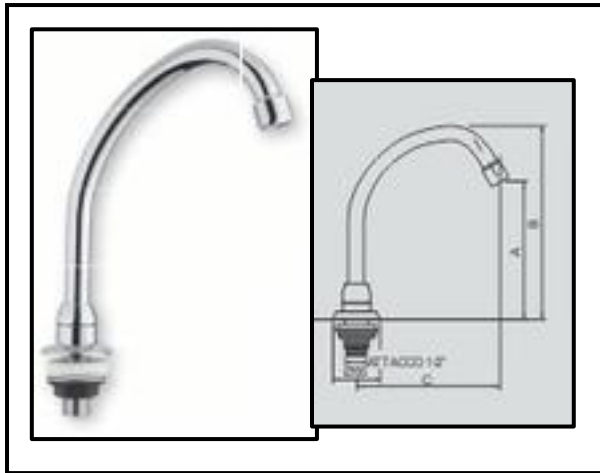

Spouts

Art. BP05

Light upright with "J" spout

BP05.01	BP05.02
A=125	A=155
B=185	B=230
C=150	C=200

Art. BP06.01

Cheap upright with "J" spout Ø 14

Art. CA11

"S" complete spout Ø 18 with 3 grooves