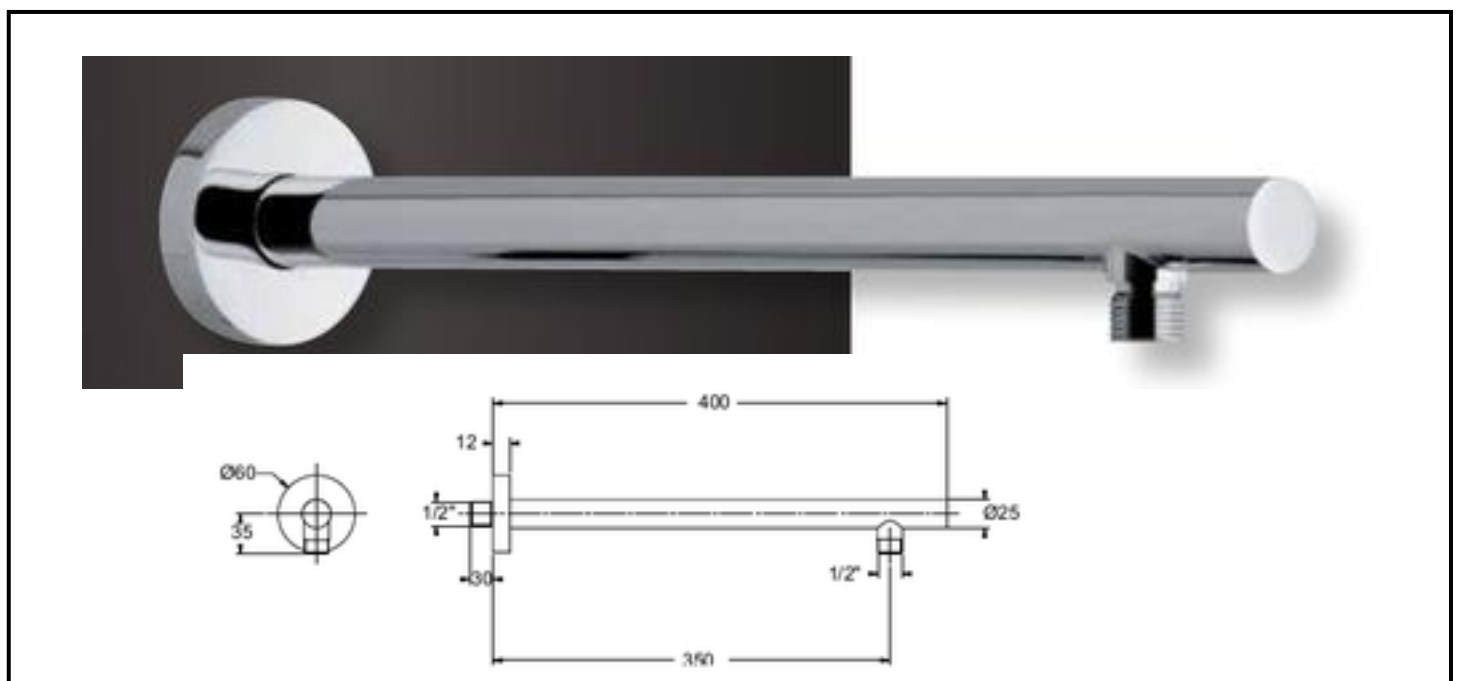

Shower arms

Art. BD 6025

Luxury brass oval shower arm, 1/2 MM connection,
Length 350 mm
Finishing: chromium-plated

Art. BD 6044

Luxury brass round shower arm \varnothing 25 mm, 1/2 MM connection,
Length 350 mm
Finishing: chromium-plated