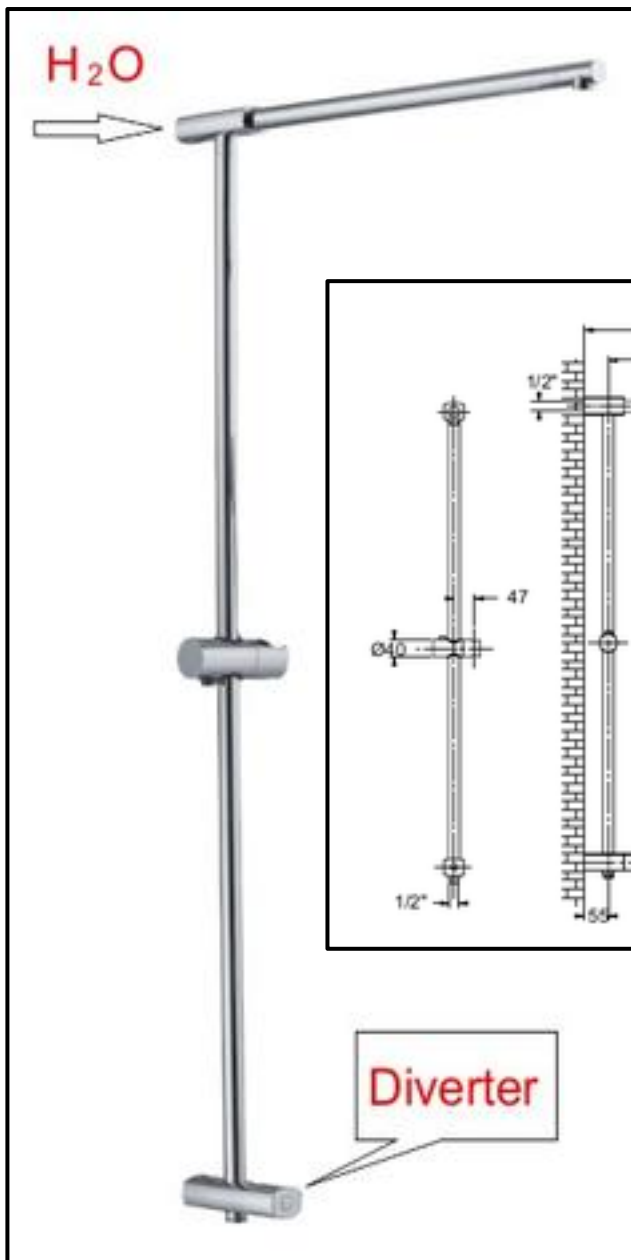

Hand showers
Shower heads
Shower hoses
Shower columns

Cacciatori
Via Alle Fabbriche, 7
I-28010 Nebbiuno (No)
Tel +39 0322 58588
Fax +39 0322 58588
email: info@ilariacacciatori.it
email: info@fcitaliaonline.it

Shower columns

Art. CL 2156

Brass shower column with upper water inlet and diverter.
Finishing: Chromium-plated

Art. 2700000CR

Art. 27043367CR