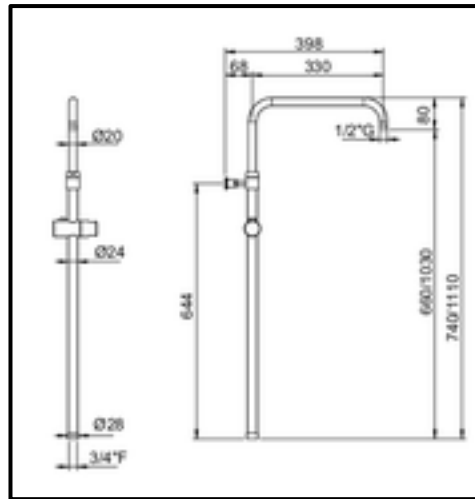

Hand showers
Shower heads
Shower hoses
Shower columns

Cacciatori
Via Alle Fabbriche, 7
I-28010 Nebbiuno (No)
Tel +39 0322 58588
Fax +39 0322 58588
email: info@ilariacacciatori.it
email: info@fcitaliaonline.it

Shower columns

Art. CL2140

Brass adjustable shower column, revolving arm and slider.

It is available in 4 different assembling systems

Finishing: Chromium-plated

Art. C40A00000CR

For ext. shower upper
¾ connection

A

Art. C40A42039CR
Brass column without diverter and with ¾ F connection with *Roma* Ø 200 mm shower head, *Star AC* shower hand, double interlocked hose cm 150

Art. C40A00000CR
Shower column only with ¾ connection

Assembling Systems

For ext. shower upper
¾ connection

B

Art. C40B42039CR
Brass column with diverter and with ¾ F connection with *Roma* Ø 200 mm shower head, *Star AC* shower hand, double interlocked hose com 150

Art. C40B00000CR
Shower column only with ¾ connection

For built in shower

C

Art. C40C42039CR
Brass column with diverter and wall water connection with *Roma* Ø 200 mm shower head, *Star AC* shower hand, double interlocked hose cm 150

Art. C40C00000CR
Shower column only with ¾ connection

Art. C40C42039CR

For external shower and built in

D

C40D42039CR
Brass column with diverter and flexible hose connection with *Roma* Ø 200 mm showerhead, *Star AC* showerhand, double interlocked hose cm 150 and com 60

Art. C40D00000CR
Shower column only with ¾ connection