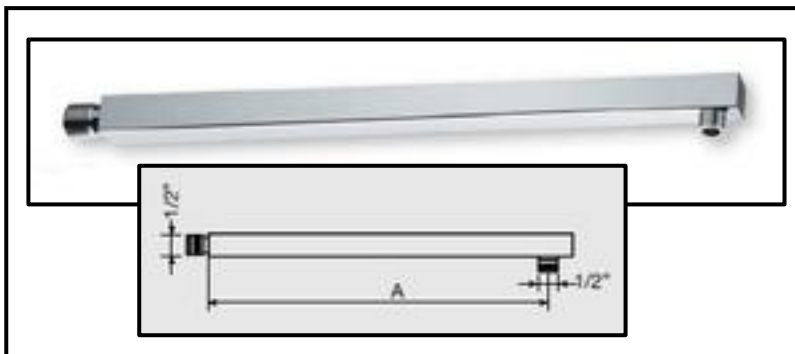

Art. BR16

Rectangular shower arm from pipe 40x15

BR16.30	BR16.35
A=300 mm	A=350 mm