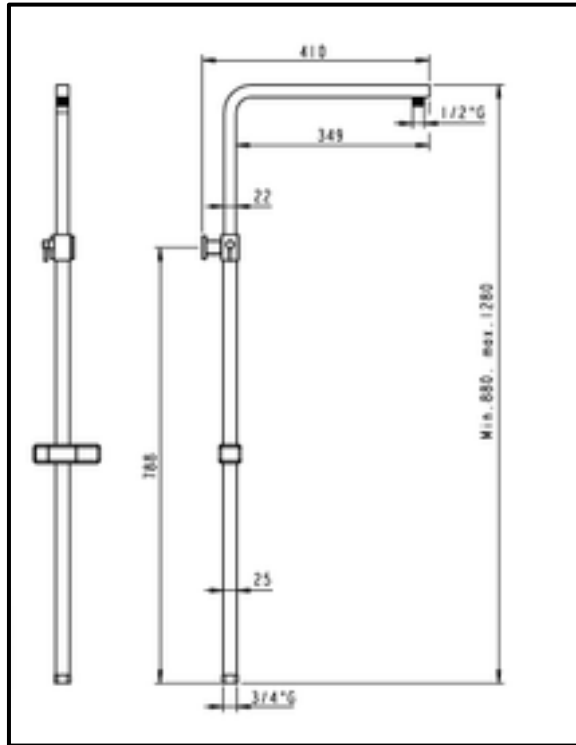

Hand showers
Shower heads
Shower hoses
Shower columns

Cacciatori
Via Alle Fabbriche, 7
I-28010 Nebbiuno (No)
Tel +39 0322 58588
Fax +39 0322 58588
email: info@ilariacacciatori.it
email: info@fcitaliaonline.it

Shower columns

Art. CL 2159

Brass adjustable shower column with slider. It is available in 4 different assembling systems

Finishing: Chromium-plated

Art. C59A00000CR