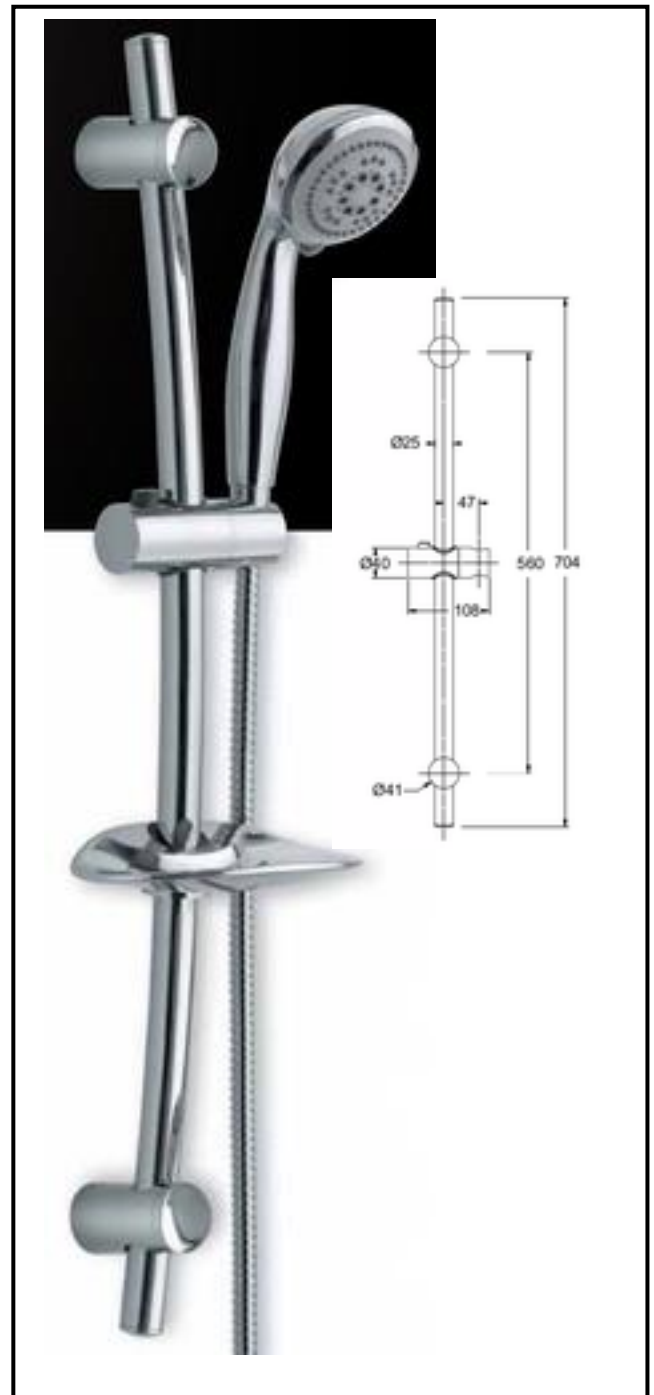

Marte

Art. SL5M461T5CR

Marte sliding rail
with bent Ø 25 mm bar,
ABS push button slider,
overall length 70 cm
Finishing: chromium-plated
Packing: box with transparent window

Hand showers
Shower heads
Shower hoses
Shower columns