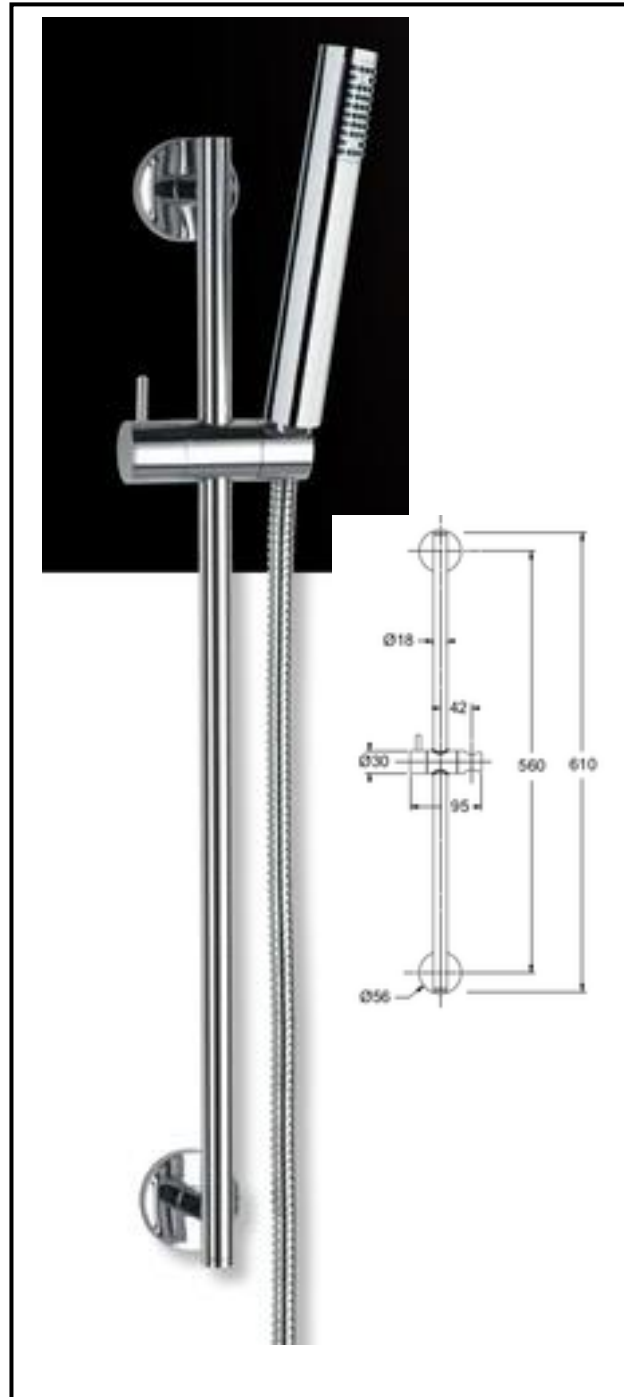

Sliding rails

Helene

Art. SL8H46703CR

Helene sliding rail
with Ø 18 mm bar
ABS knob slider,
overall length 83 cm
Finishing: chromium-plated
Packing: box with transparent window

Stilo

Art. SL8S43903CR

Stilo sliding rail
with Ø 18 mm bar,
ABS knob slider,
overall length 61 cm
Finishing: chromium-plated
Packing: box with transparent window