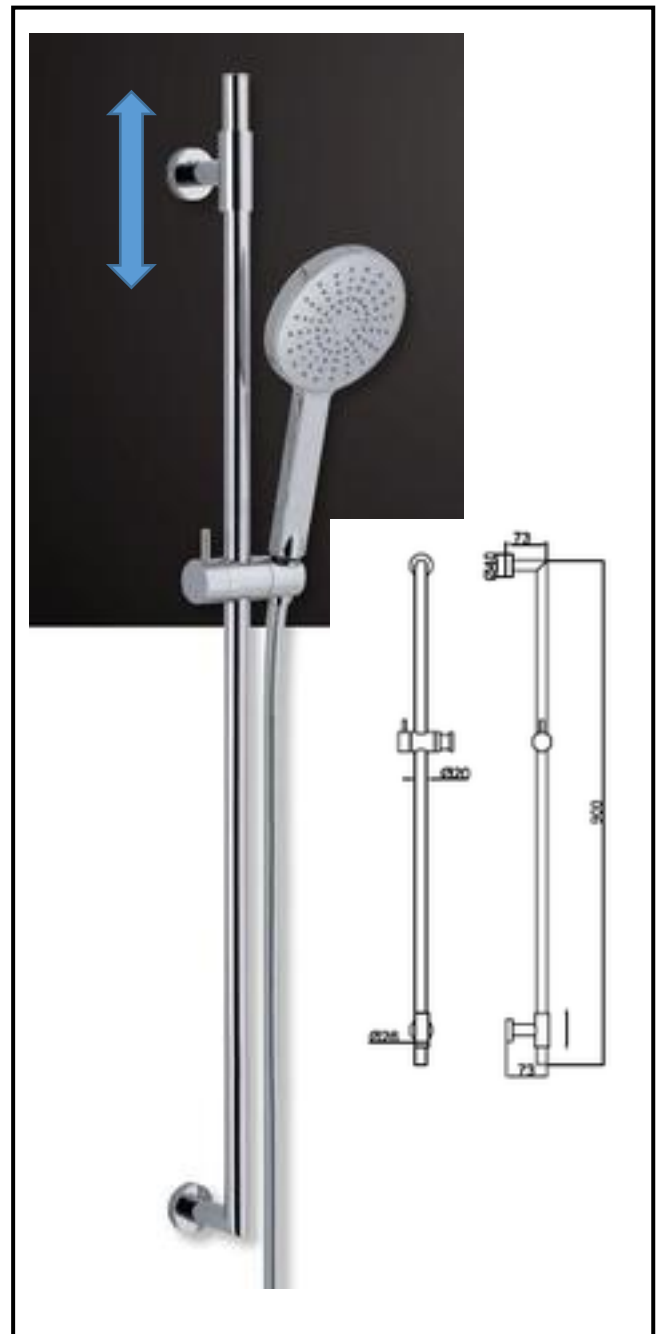

Completely in **brass**, with round rod \varnothing 12 mm
brass sliding part and **adjustable supports**,
overall length 75 cm

Finishing: chromium-plated

Packing: box with transparent window

Evolution

Art. SL0VS9003CR