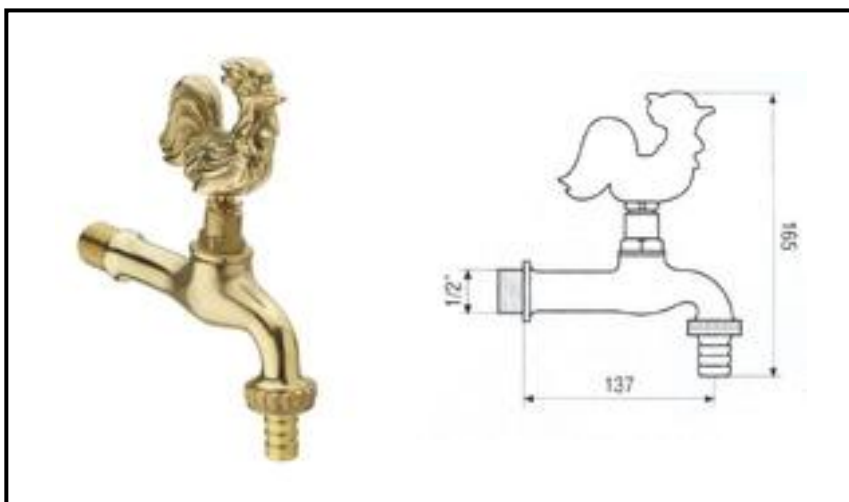

Artistic Line

Art. 947
½ " M connection tap
with "Peru style Mask" rose

Art. 948
Fish for fountain

Art. 949
Frog for fountain

Art. 950
Tap with cock handle

Brass
handles

Cacciatori
Via Alle Fabbriche, 7
I-28010 Nebbiuno (No)
Tel +39 0322 58588
Fax +39 0322 58588