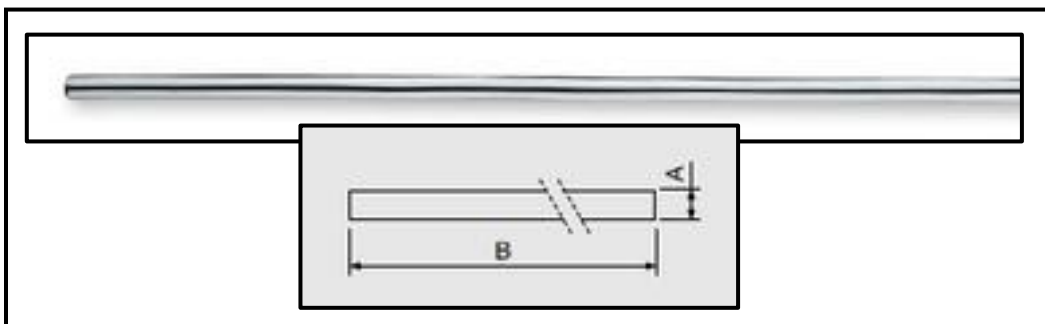

Art. CR06

Accessories for brackets

Art. TU07

Chromium-plated
copper pipe
100/1500 mm

TU07.10x100	TU07.10x150	TU07.12x100	TU07.12x150	TU07.14x100	TU07.14x150
A = $\varnothing$ 10	A = $\varnothing$ 10	A = $\varnothing$ 12	A = $\varnothing$ 12	A = $\varnothing$ 14	A = $\varnothing$ 14
B=1000 mm	B=1500 mm	B=1000 mm	B=1500 mm	B=1000 mm	B=1500 mm