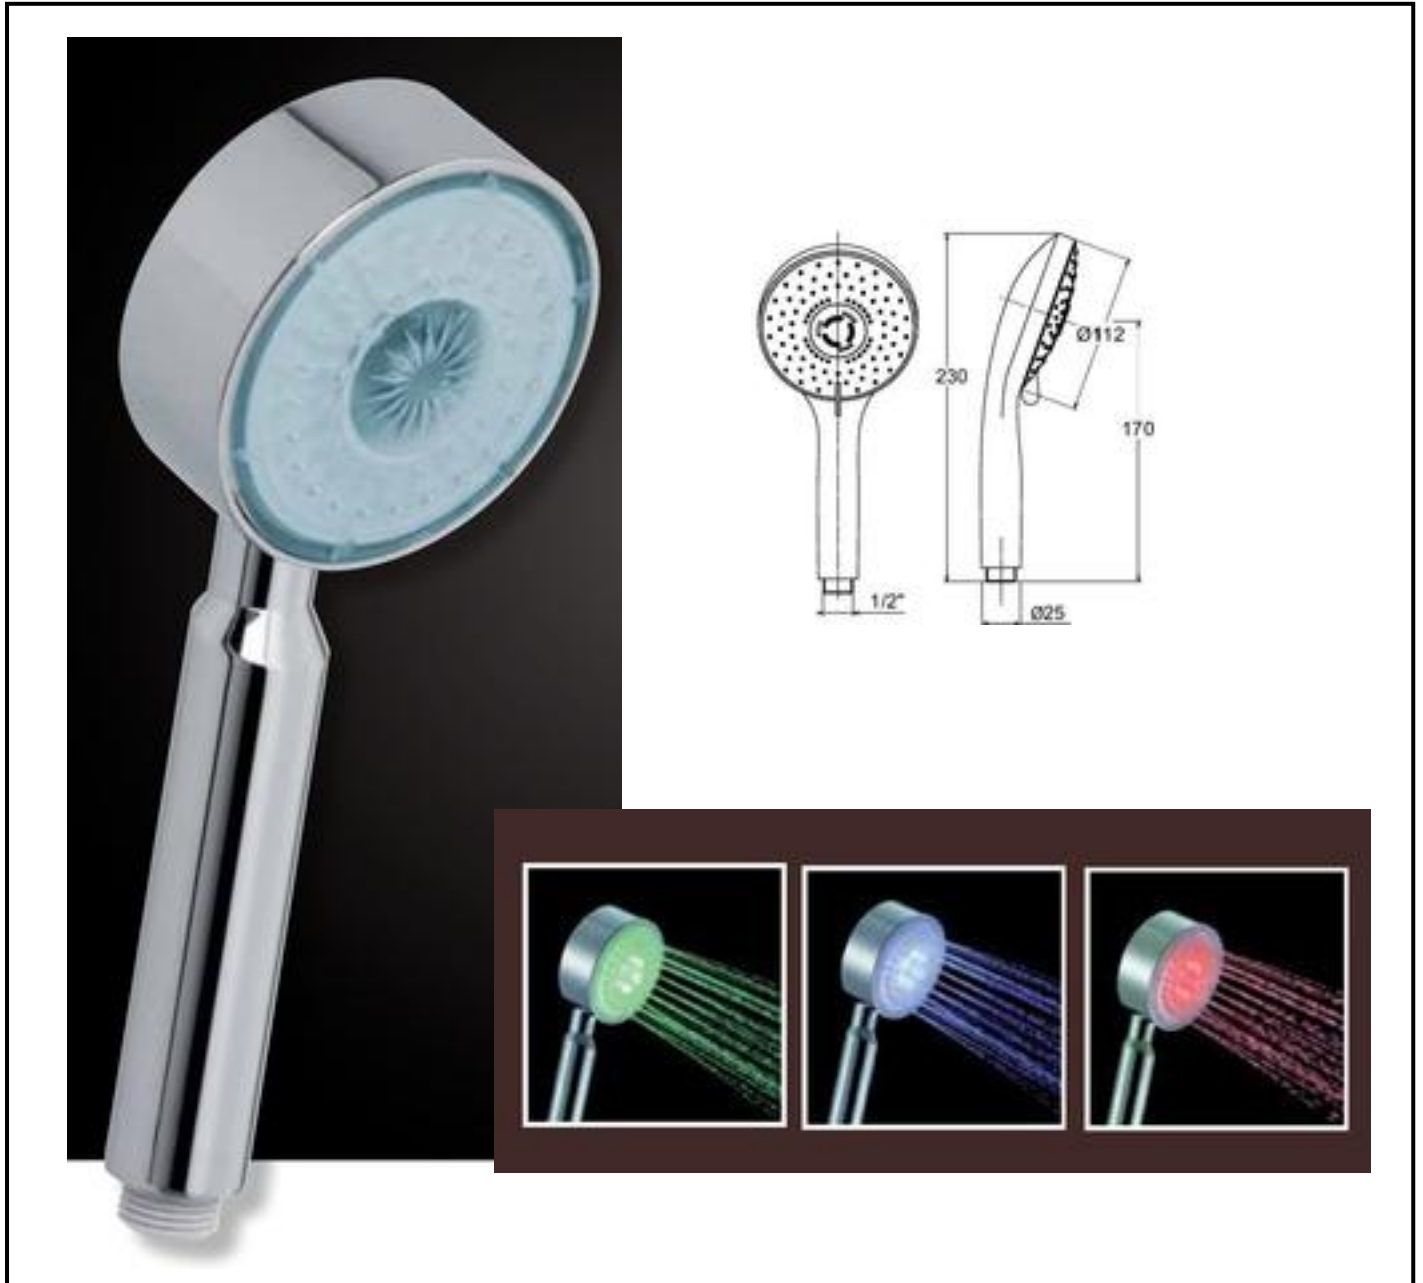

Hand showers
Shower heads
Shower hoses
Shower columns

Cacciatori
Via Alle Fabbriche, 7
I-28010 Nebbiuno (No)
Tel +39 0322 58588
Fax +39 0322 58588
email: info@ilariacacciatori.it
email: info@fcitaliaonline.it

Hand showers and shower heads Chromotherapy hand showers

Tokio Art. DC LED2

Tokio monojet ABS handshower,
with LED system with any electricity connection and any battery required
3 colours blue – green – red change automatically every 5 seconds