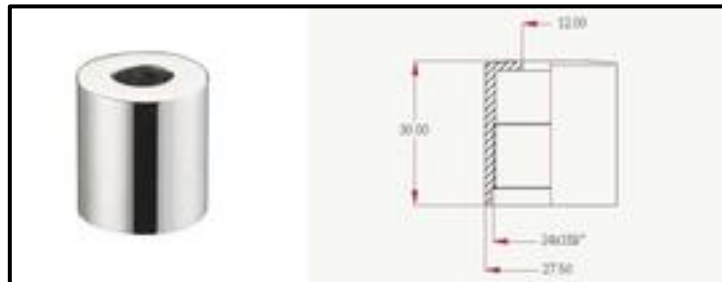

Brass handles

Cacciatori
Via Alle Fabbriche, 7
I-28010 Nebbiono (No)
Tel +39 0322 58588
Fax +39 0322 58588
email: info@ilariacacciatori.it
email: info@fcitaliaonline.it

Minimal line Diverters

Art. 253
Cilindro diverter

Levers

Art. 256
Quadro lever

Art. 293
Elite lever

Art. 295
Gemini lever

Caps