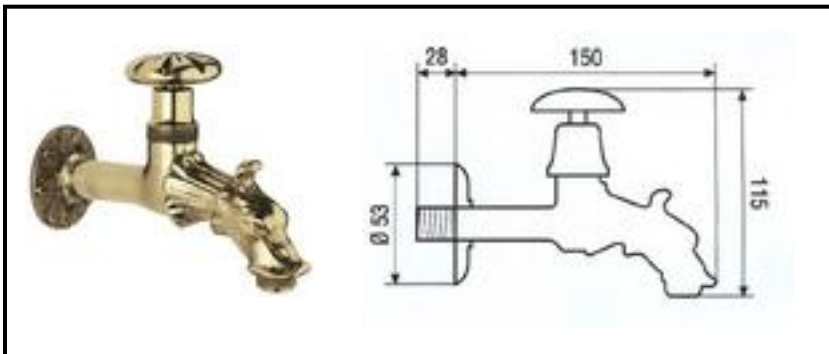

Art. 922
½" M connection coupling hose
artistic bolt tap with rose