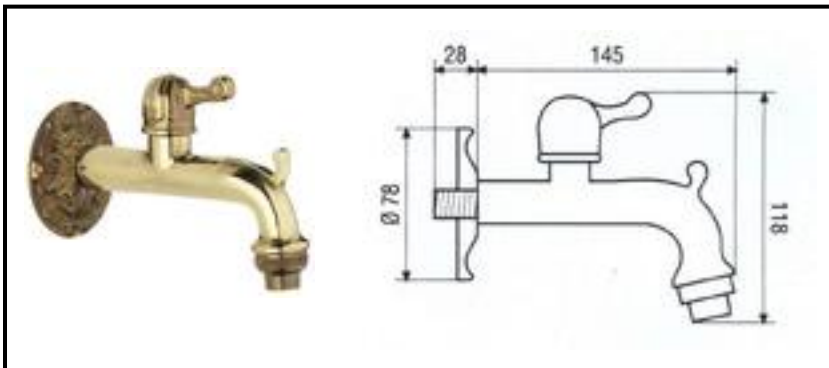

Art. 921
½" M connection coupling hose
artistic long tap quick pitch
with big rose

Art. 922
½" M connection coupling hose
artistic bolt tap with rose

Art. 923
½" M connection coupling hose
Impero style tap quick pitch
with rose