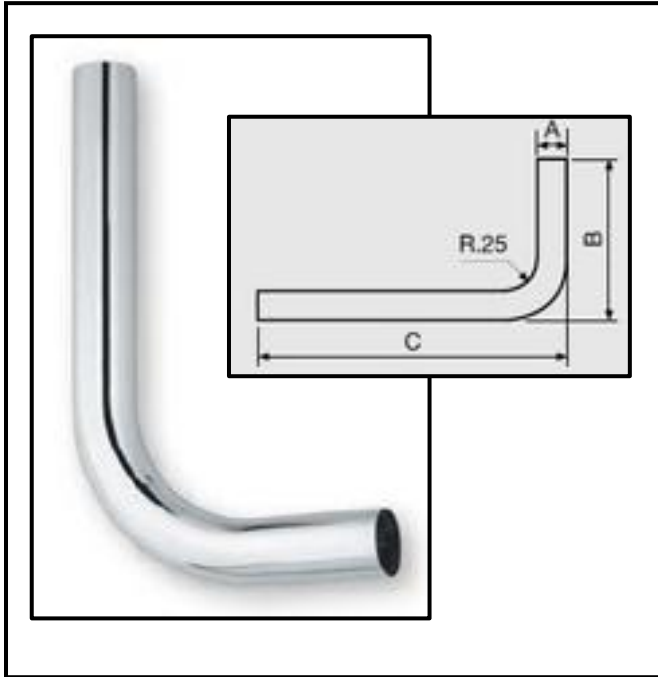

Sleeves, elbows and fittings

Art. CR02

90° standard elbow

A = Ø 25 - 26 - 30 - 32

BxC = 150 x 250

BxC = 200 x 300