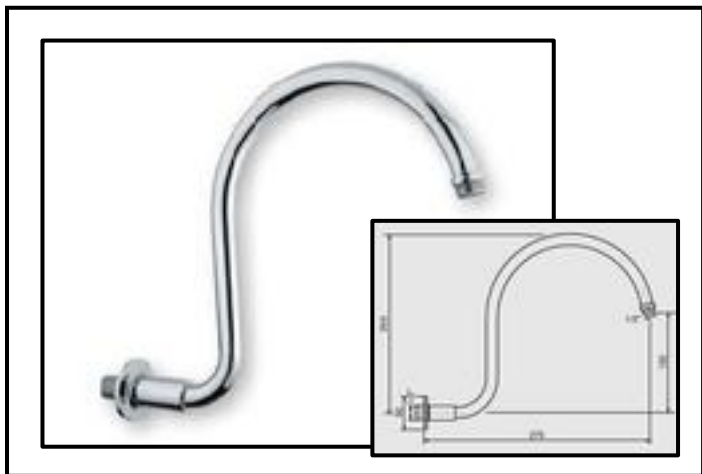

Art. BR08

English built in type shower arm

BR08.30	BR08.35	BR08.40	BR08.45	BR08.50
B=300 mm	B=350 mm	B=400 mm	B=450 mm	B=500 mm

Art. BR09

English type shower arm with 3 holes connection 1/2" or 3/4"

BR09.30	BR09.35	BR09.40	BR09.45	BR09.50
B=300 mm	B=350 mm	B=400 mm	B=450 mm	B=500 mm