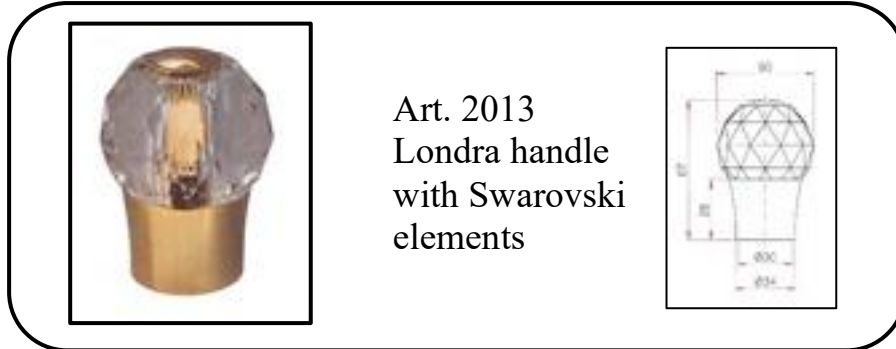

Brass
handles

Cacciatori
Via Alle Fabbriche, 7
I-28010 Nebbiuno (No)
Tel +39 0322 58588
Fax +39 0322 58588
email: info@ilariacacciatori.it
email: info@fcitaliaonline.it

Swarovski line Handles

Art. 2013
Londra handle
with Swarovski
elements

Levers