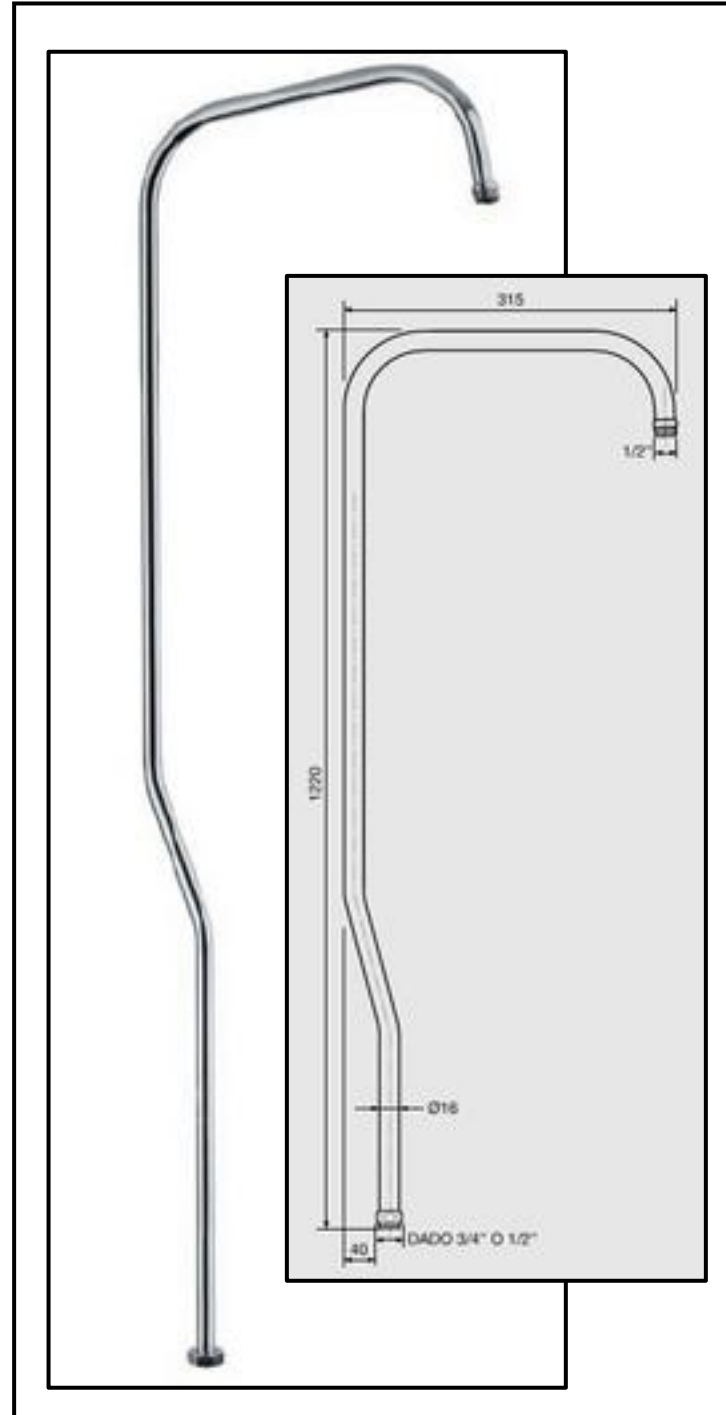

Art. BR23

Shower column Ø 16