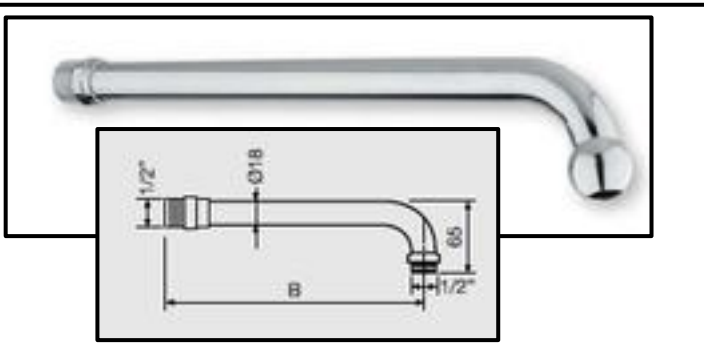

Art. BR07

Spherical shower arm

BR07.18x20	BR07.18x25	BR07.18x30	BR07.18x40
B=200 mm	B=250 mm	B=300 mm	B=400 mm