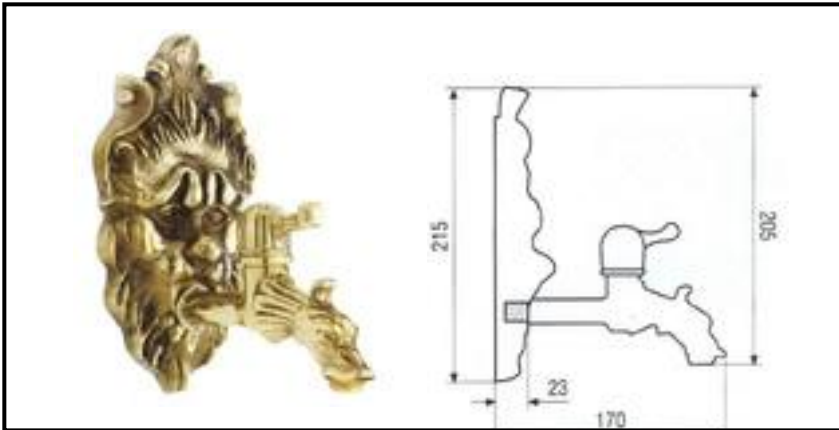

Brass
handles

Cacciatori
Via Alle Fabbriche, 7
I-28010 Nebbiuno (No)
Tel +39 0322 58588
Fax +39 0322 58588
email: info@ilariacacciatori.it
email: info@fcitaliaonline.it

Artistic Line

Art. 943
½ " M connection tap
with "Lion style Mask"
rose