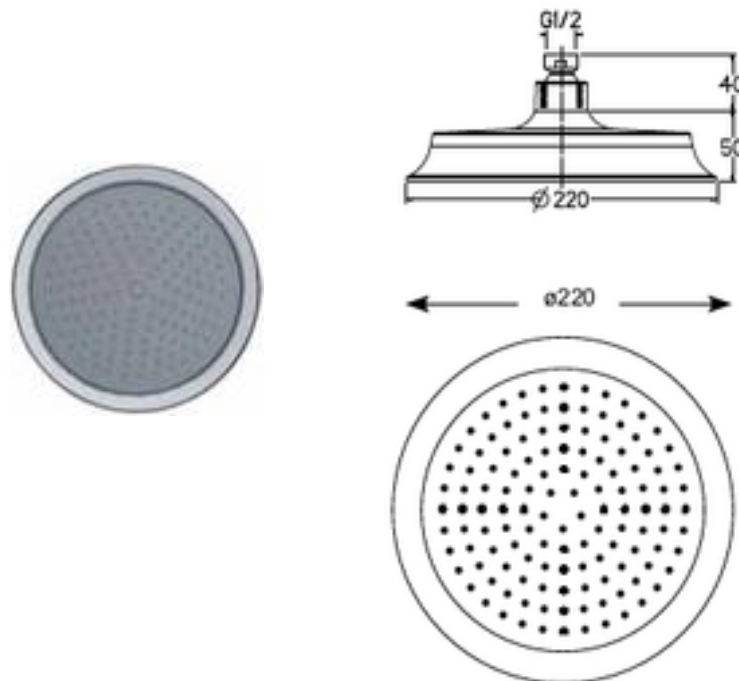

Hand showers
Shower heads
Shower hoses
Shower columns

Cacciatori
Via Alle Fabbriche, 7
I-28010 Nebbiuno (No)
Tel +39 0322 58588
Fax +39 0322 58588
email: info@ilariacacciatori.it
email: info@fcitaliaonline.it

Shower heads Plastic

Newport
Art. SD4912 Ø 220 mm

ABS antiscala round shower head, with ½" F adjustable connection

To obtain a normal shower flow it's required **1 bar pressure** only.