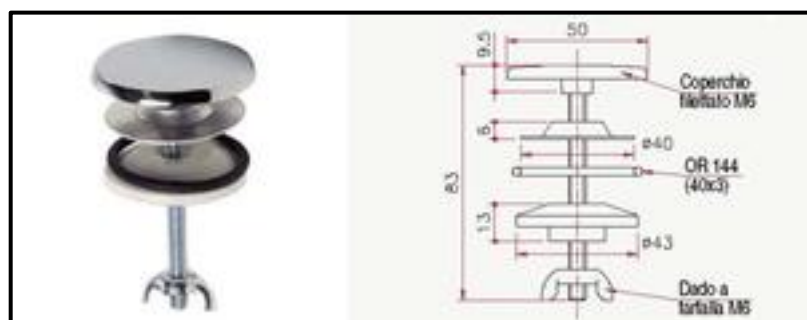

Brass handles

Cacciatori
Via Alle Fabbriche, 7
I-28010 Nebbiuno (No)
Tel +39 0322 58588
Fax +39 0322 58588
email: info@ilariacacciatori.it
email: info@fcitaliaonline.it

Various