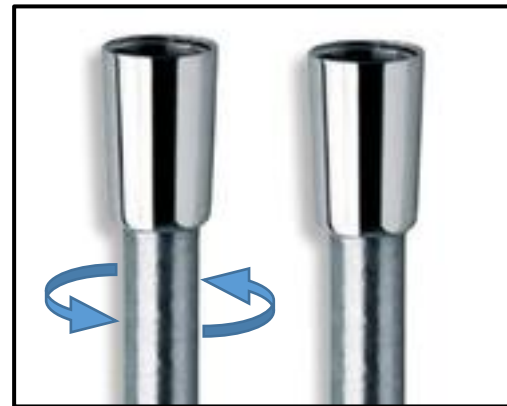

Art. FL6005
Metallized PVC flexible hose
with 1/2 F antitorsion
Length: 120-150-200 cm
Finishing: metallized
Packing: plastic bag