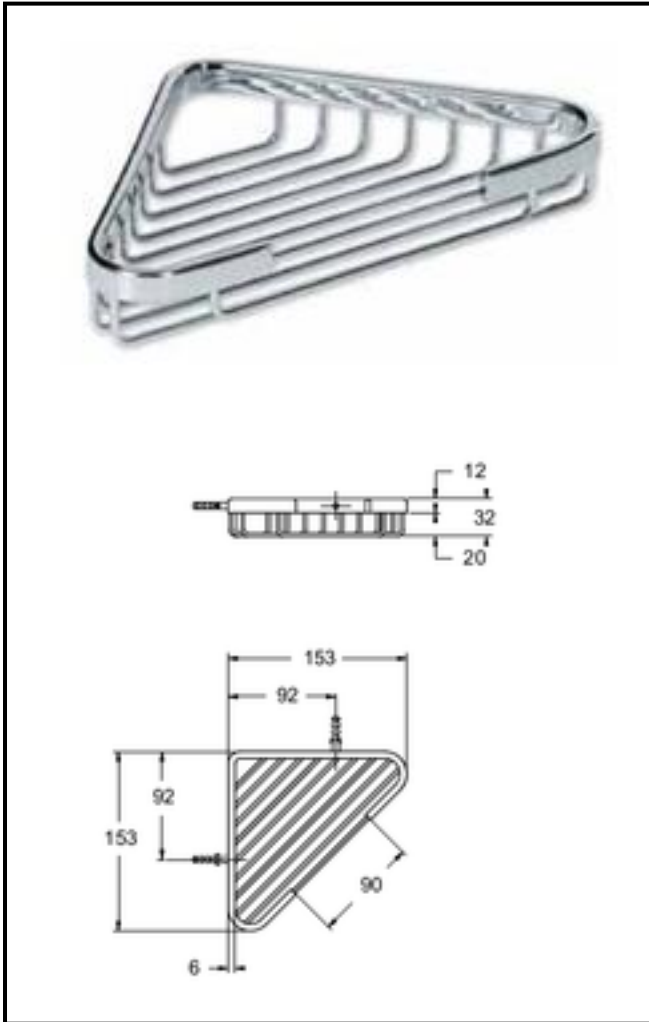

Hand showers
Shower heads
Shower hoses
Shower columns

Cacciatori
Via Alle Fabbriche, 7
I-28010 Nebbiuno (No)
Tel +39 0322 58588
Fax +39 0322 58588
email: info@ilariacacciatori.it
email: info@fcitaliaonline.it

Flexible hoses and accessories

Accessories

Art. ACOAN1

1 layer **brass** corner basket
Finishing: chromium-plated
Packing: carton box