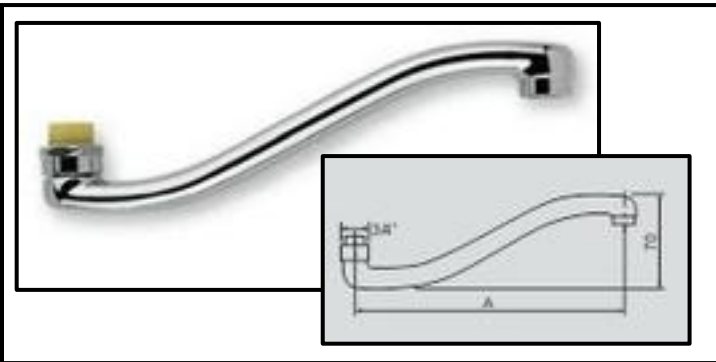

Art. CA19

Wall mixer spout complete

CA19.13	CA19.15	CA19.20	CA19.25	CA19.30	CA19.35	CA19.40
A=130	A=150	A=200	A=250	A=300	A=350	A=400

Art. CA20

Oval "S" spout complete

CA20.15	CA20.20	CA20.25	CA20.30
A=150	A=200	A=250	A=300