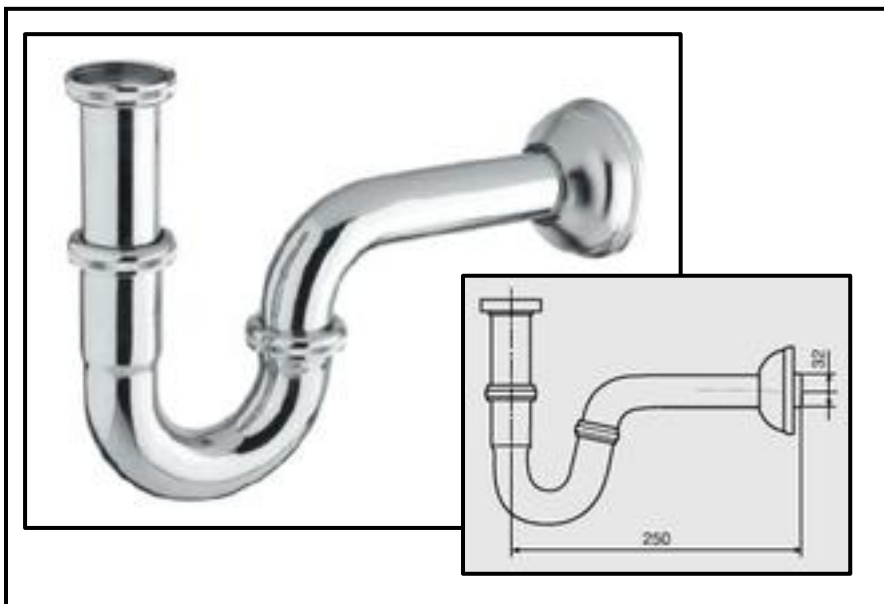

Cacciatori
Via Alle Fabbriche, 7
I-28010 Nebbiuno (No)
Tel +39 0322 58588
Fax +39 0322 58588
email: info@ilariacacciatori.it
email: info@fcitaliaonline.it

Spouts

Siphons