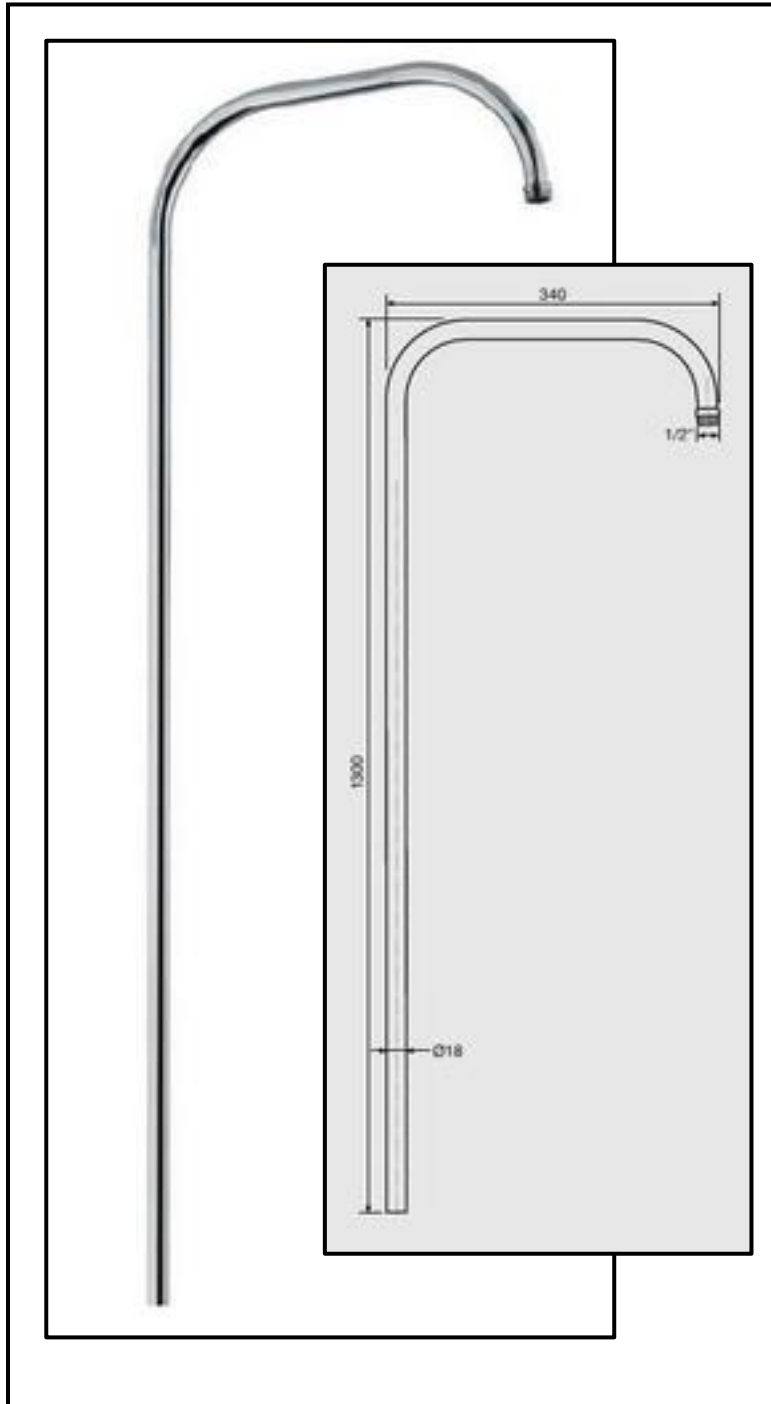

Shower arm, pipe for shower column and accessories for shower arms and column

Art. BR22

Shower column Ø 18