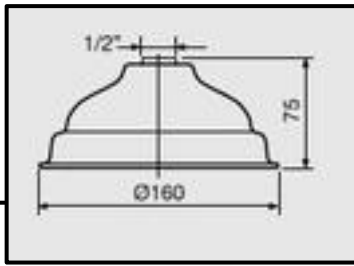

Shower heads

Art. BR19

Shower head Ø 160 made by brass sheet