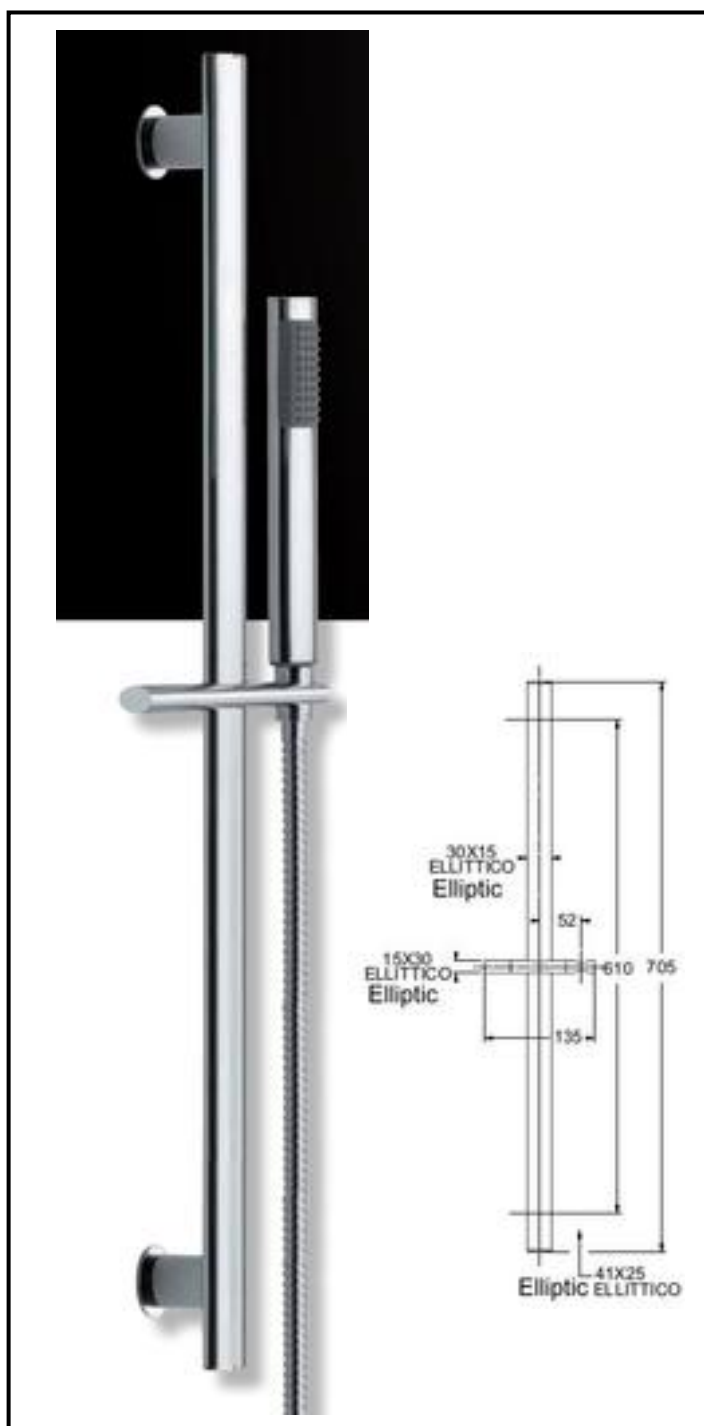

Hand showers
Shower heads
Shower hoses
Shower columns

Cacciatori
Via Alle Fabbriche, 7
I-28010 Nebbiuno (No)
Tel +39 0322 58588
Fax +39 0322 58588
email: info@ilariacacciatori.it
email: info@fcitaliaonline.it

Sliding rails

Fashion

Art. SL3F44903CR

Fashion sliding rail
completely in **brass** with oval rod

brass sliding part,
overall length 70 cm

Finishing: chromium-plated

Packing: box with transparent window