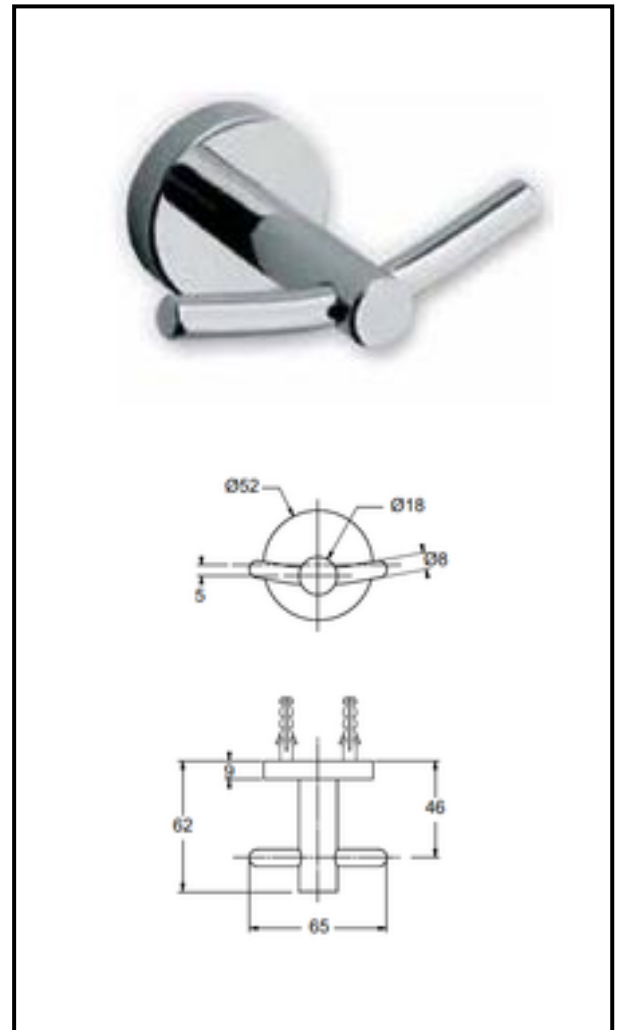

Art. ACOMGA

Arte

Brass double hook

Finishing: chromium-plated

Packing: carton box