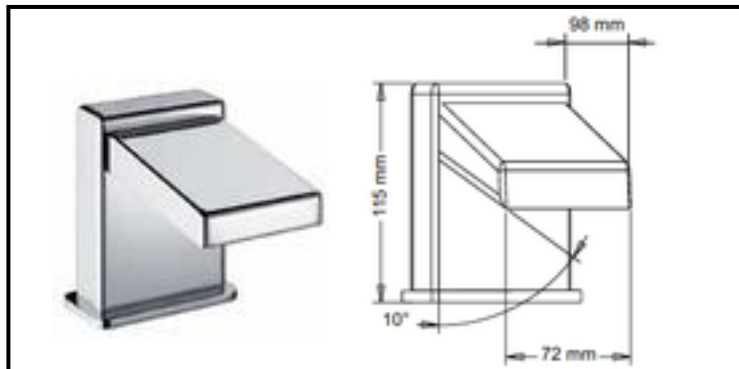

Hand showers
Shower heads
Shower hoses
Shower columns

Cacciatori
Via Alle Fabbriche, 7
I-28010 Nebbiuno (No)
Tel +39 0322 58588
Fax +39 0322 58588
email: info@ilariacacciatori.it
email: info@fcitaliaonline.it

Shower heads

Waterfall flow mouths

Art. BO001

1/2 M basin closed *brass* waterfall flow mouth