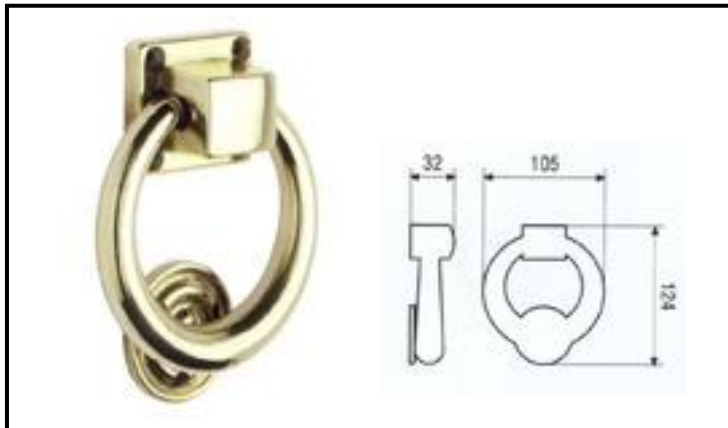

Brass
handles

Cacciatori
Via Alle Fabbriche, 7
I-28010 Nebbiuno (No)
Tel +39 0322 58588
Fax +39 0322 58588
email: info@ilariacacciatori.it
email: info@fcitaliaonline.it

Artistic Line