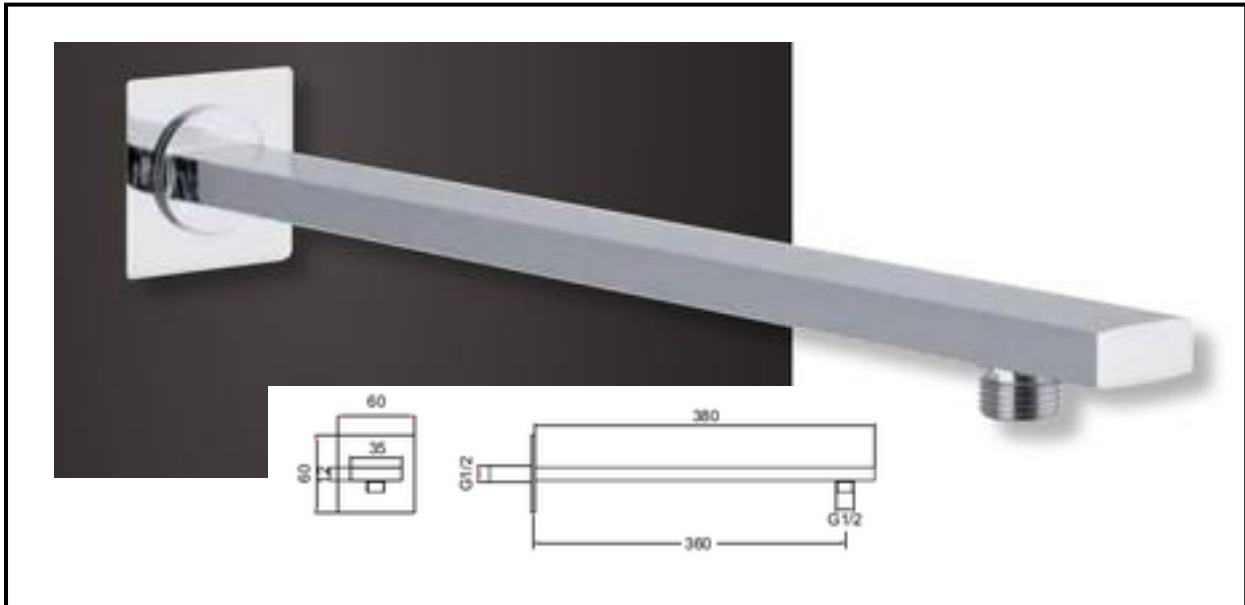

Hand showers
Shower heads
Shower hoses
Shower columns

Cacciatori
Via Alle Fabbriche, 7
I-28010 Nebbiuno (No)
Tel +39 0322 58588
Fax +39 0322 58588
email: info@ilariacacciatori.it
email: info@fcitaliaonline.it

Shower arms

Art. BD 6053

Luxury brass rectangular shower arm, ½ MM connection,
Length 360 mm
Finishing: chromium-plated