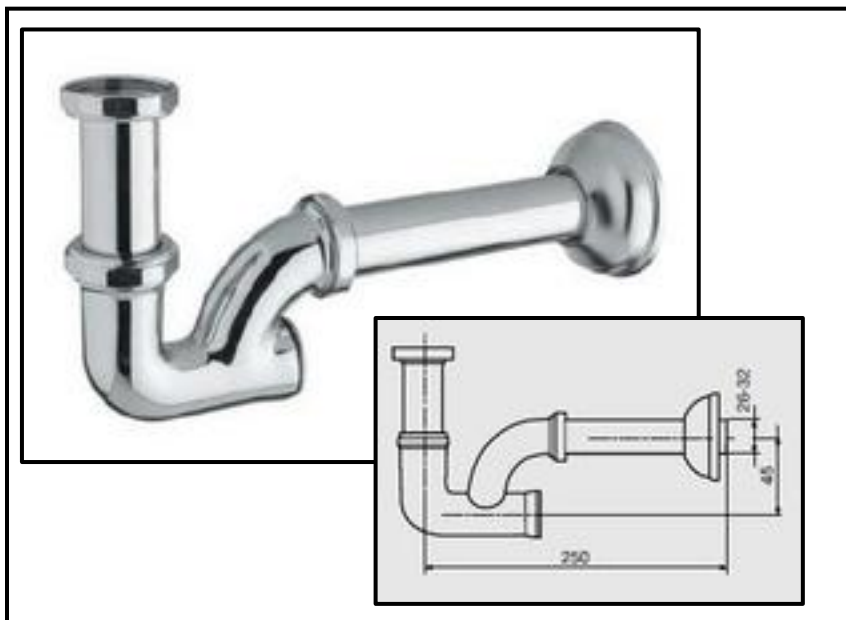

Art. SF02

Siphon with back plug

SF02.1	SF02.2
1"	1"1/4