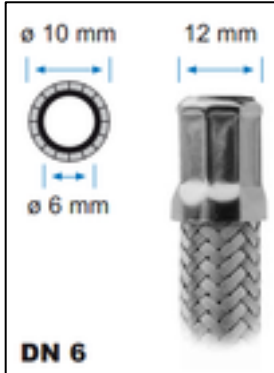

Flexible hoses for water connection

Stainless steel DN6 Series

Technical data:
Operating temperature range:
From 5° C to max 90 ° C
Max operating pressure 10 bar
Internal liner made by EPDM rubber Ø 6
External Ø 10
AISI 304 stainless steel braiding
Minimum guarantee coating 95%
Stainless steel sleeves