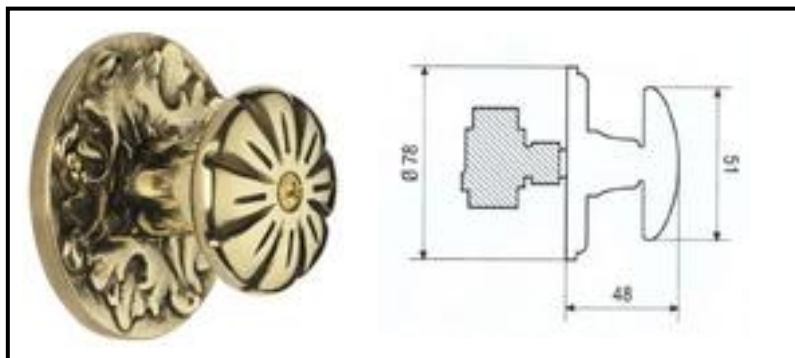

Brass
handles

Cacciatori
Via Alle Fabbriche, 7
I-28010 Nebbiuno (No)
Tel +39 0322 58588
Fax +39 0322 58588
email: info@ilariacacciatori.it
email: info@fcitaliaonline.it

Artistic Line

Art. 925
½ “ M connection built in
tap FF