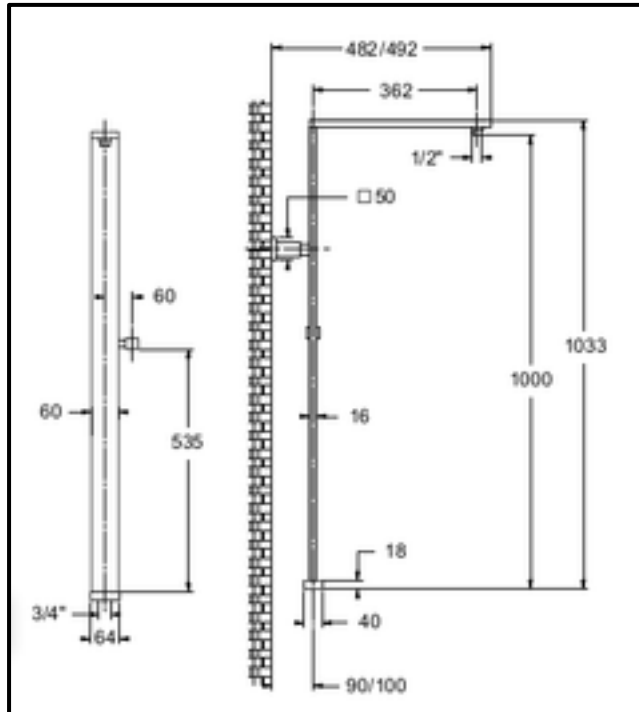

A

Art. C51A40223CR
Brass column without diverter and with $\frac{3}{4}$ F connection with *Scotland* mm 370 x 190 shower head, *Quadra* shower hand, double interlocked hose cm 150

Art. C51A00000CR
Shower column only with $\frac{3}{4}$ connection