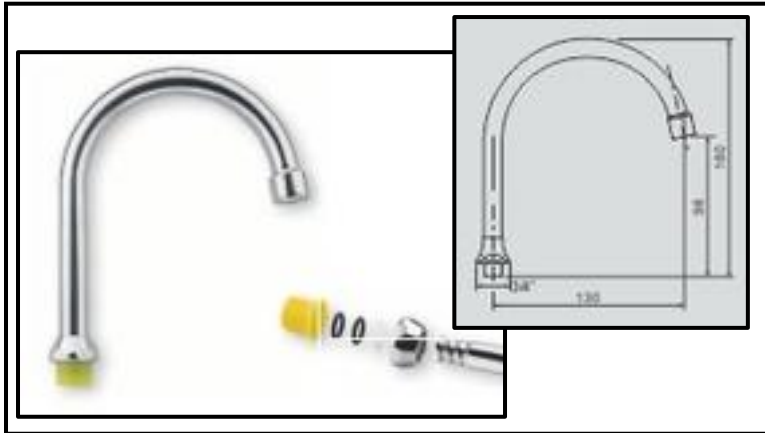

Spouts

Art. CA16.00

Small "P" complete spout Ø 18 suitable for washbasin

Art. CA17.00

Spout Ø 18 suitable for bidet

Art. CA18.00

Big "P" spout complete with 3 grooves

Art. CA06.00