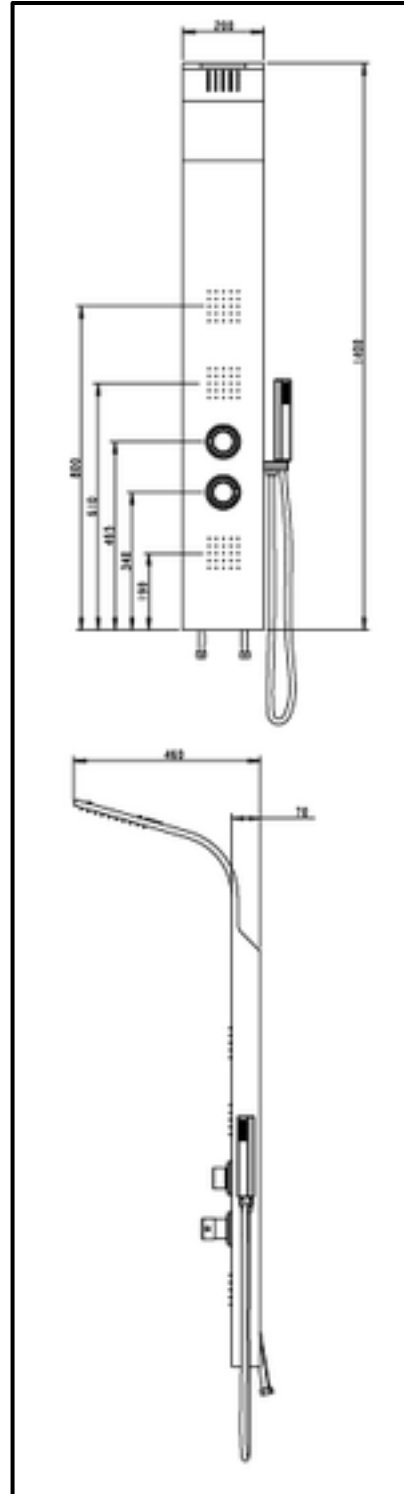

Hand showers
Shower heads
Shower hoses
Shower columns

Cacciatori
Via Alle Fabbriche, 7
I-28010 Nebbiuno (No)
Tel +39 0322 58588
Fax +39 0322 58588
email: info@lariacacciatori.it
email: info@fcitaliaonline.it

Shower columns

Art. CLAI10

Antiscale floor bright stainless steel shower multifunction column with mixer
Finishing: bright stainless steel