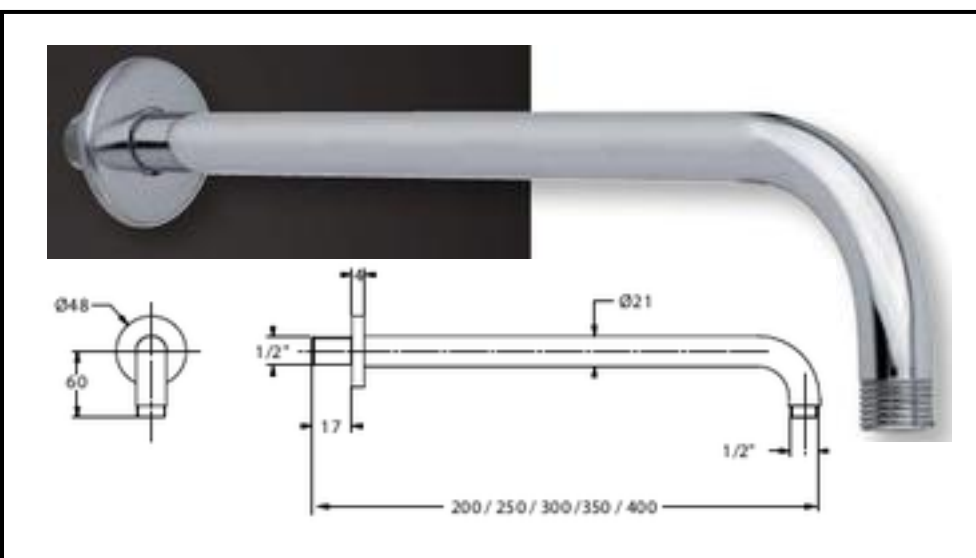

Shower arms

Art. BD6010
Chromium-plated
brass shower arm,
½ MM connection

Art. BD6065
Chromium-plated conical
brass shower arm Conico
model, ½ MM connection
length 180 mm
packing: plastic bag

Art. BD6035
Chromium-plated conical
brass shower arm Conico
model, ½ MF connection
length 180 mm
packing: plastic bag