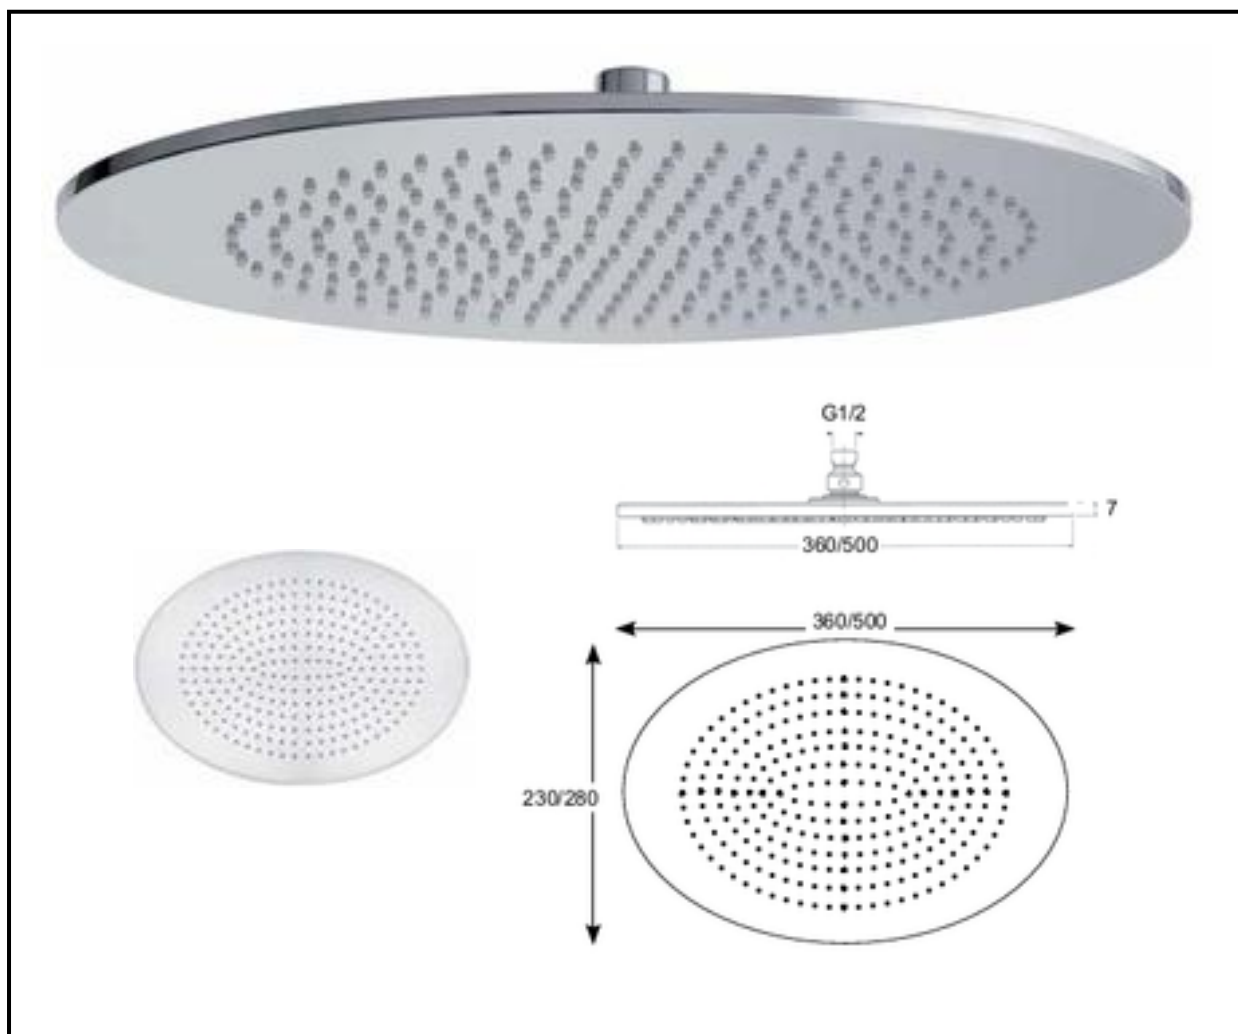

Hand showers
Shower heads
Shower hoses
Shower columns

Cacciatori
Via Alle Fabbriche, 7
I-28010 Nebbiuno (No)
Tel +39 0322 58588
Fax +39 0322 58588
email: info@ilariacacciatori.it
email: info@fcitaliaonline.it

Shower heads

Brass

Madrid

Art. SD3030 360 x 300 mm

Art. SD3050 500 x 280 mm *Use with ceiling arm only*

Antiscale brass oval shower head, having h 7 mm and having possibility to inspect it, with ½" F adjustable connection

To obtain a normal shower flow with an ultrathin shower head, it's required **0,7 bar pressure** only.