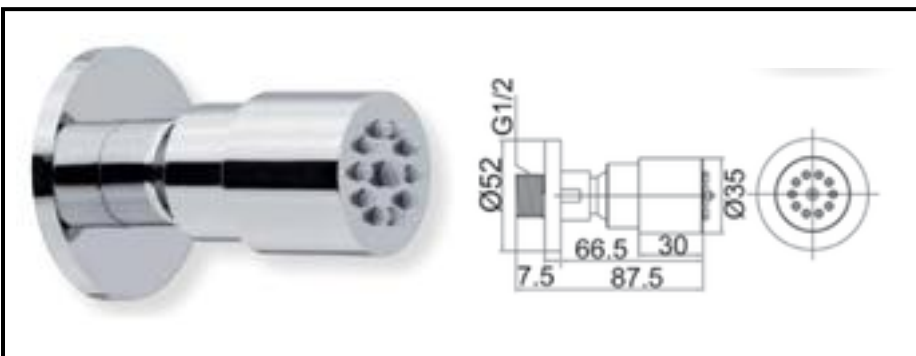

Lateral shower heads and body jets

Imola

Art. SD4058

Adjustable lateral **brass**
shower head

with rubber clean

$\frac{1}{2}$ M connection

Finishing: chromium-plated

Packing: carton box