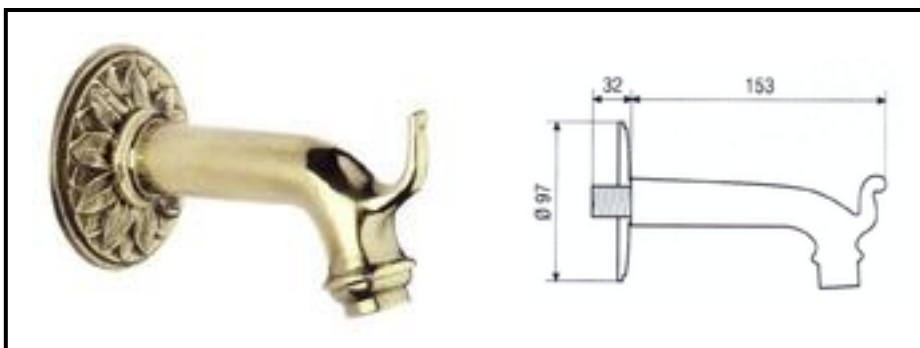

Brass
handles

Cacciatori
Via Alle Fabbriche, 7
I-28010 Nebbiuno (No)
Tel +39 0322 58588
Fax +39 0322 58588
email: info@ilariacacciatori.it
email: info@fcitaliaonline.it

Artistic Line

Art. 925
½ “ M connection built in
tap FF

Art. 926
1 ¼ “ connection continuous
supplier ½ “ M A

		A	B	C	D
926/A	½ “	120	41	27	28
926/B	¾ “	155	60	33	15
926/C	1”	170	80	45	32
926/D	1 ¼”	170	75	49	25

Art. 927
1 ¼ “ connection continuous
supplier with bucket holder
½ M A

		A	B	C	D
927/A	½ “	120	41	27	28
927/B	¾ “	165	60	33	15
927/C	1”	185	85	45	32
927/D	1 ¼”	175	90	49	25