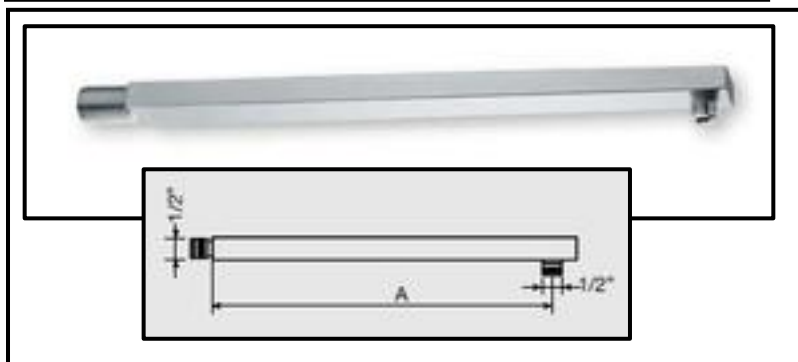

Shower arm, pipe for shower column and accessories for shower arms and column

Art. BR10.01

Cast conical shower arm

Art. BR12.01

“Vesuvio” Model cast shower arm

Art. BR13

Right shower arm Ø 24

BR13.30	BR13.35
A=300 mm	A=350 mm