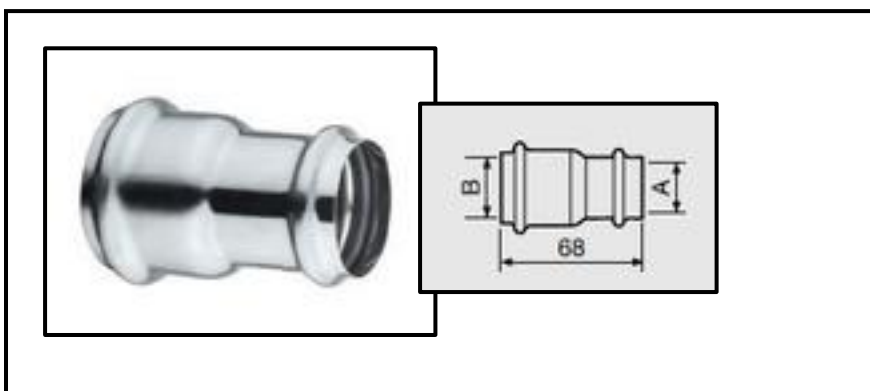

Art. MI19

Adaptor

Ø 40/32 and Ø 32/26

MI19.01	MI19.02
A = Ø 26	A = Ø 32
B = Ø 32	B = Ø 40