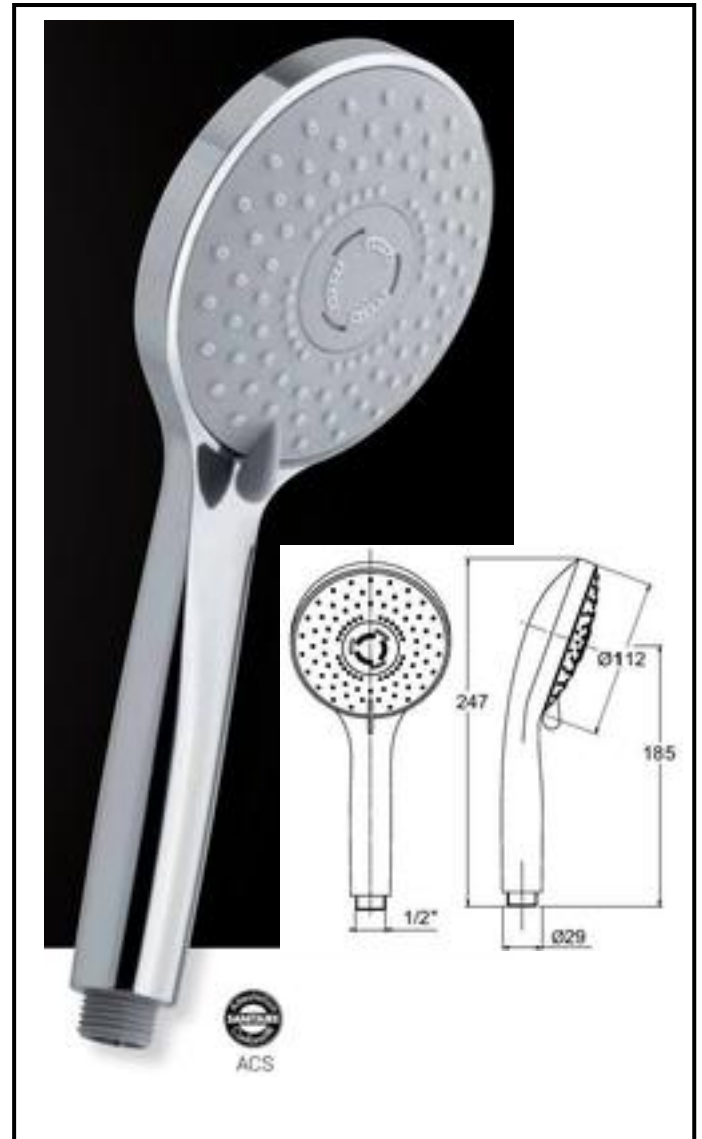

Alisso 3

Art. DC5067

3 jets hydromassage

ABS hand shower

with rubber clean

Finishing: chromium-plated

Packing: carton box – plastic bag