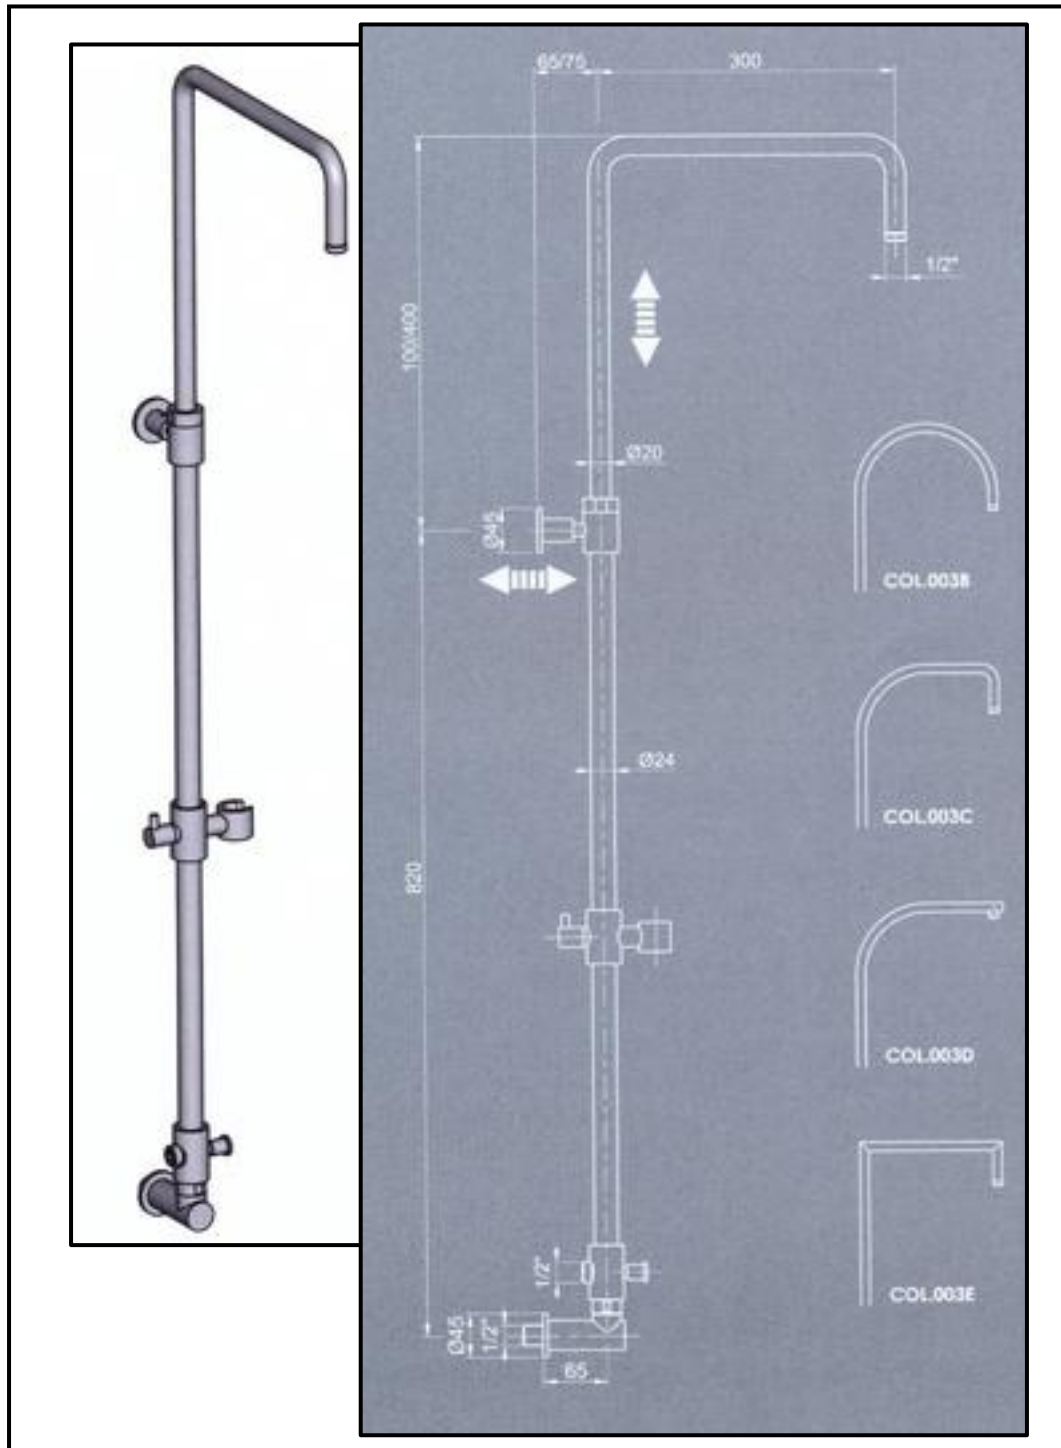

Shower arm, pipe for shower column and accessories for shower arms and column

Art. COL.003A

Telescopic shower column
with orientable and adjustable arm
sliding shower holder, diverter,
1/2" built-in connection