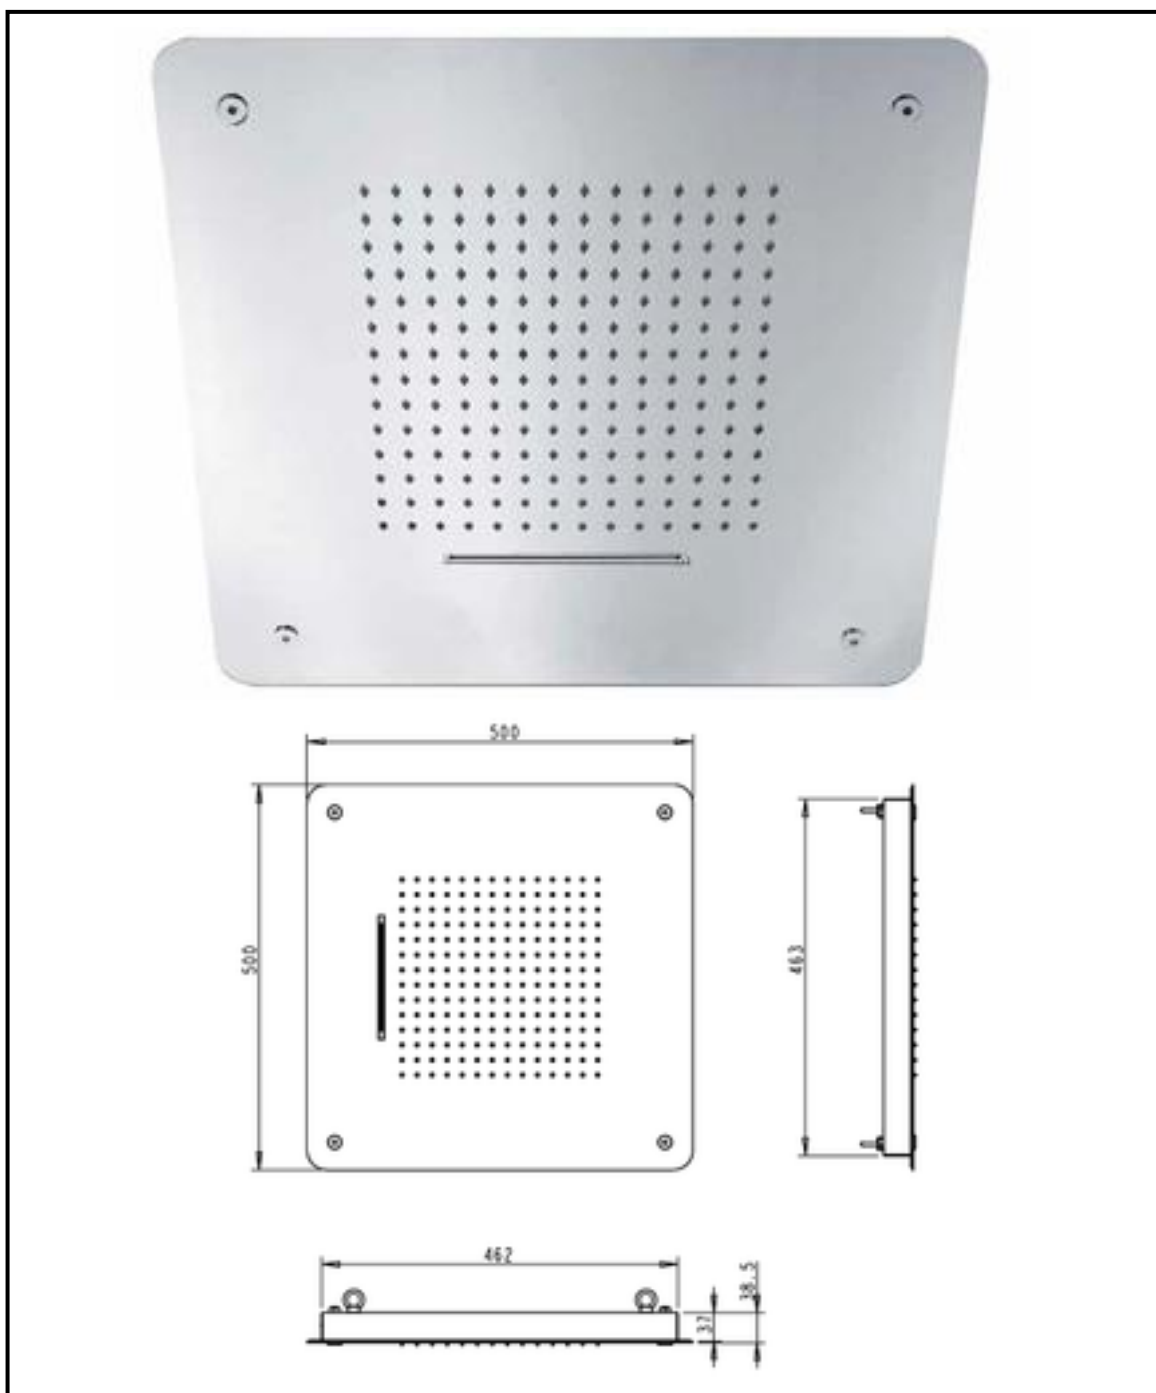

Shower heads Stainless steel

Cosmo
Art. SD4957 50 x 50 cm

Ceiling stainless steel antiscala shower head, with waterfall flow and rain jet. It has the possibility to inspect it.
Finishing: bright stainless steel