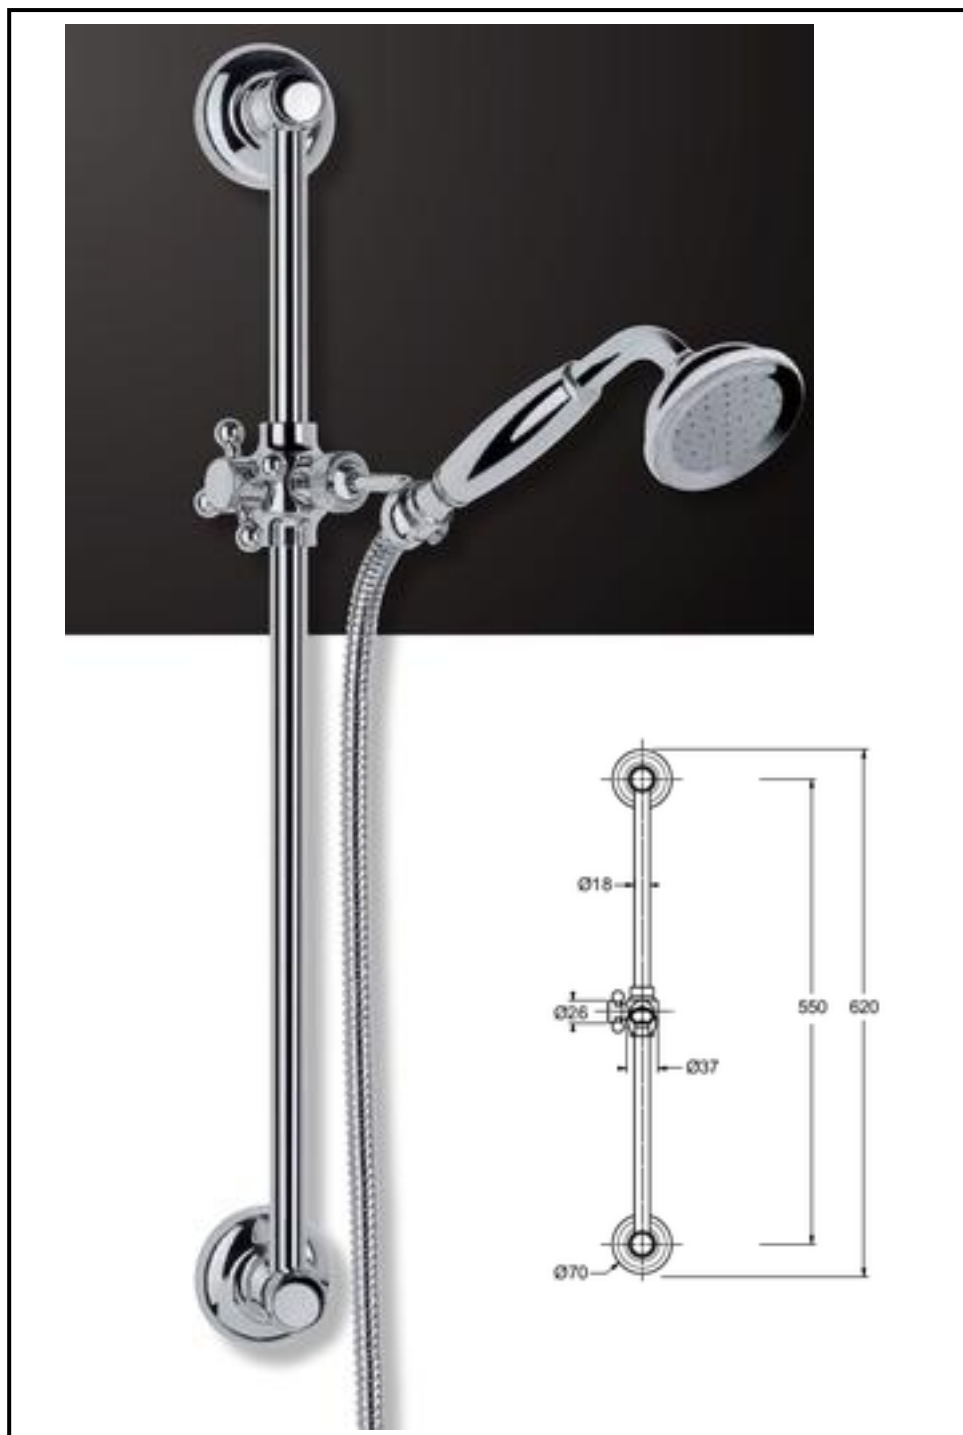

Hand showers
Shower heads
Shower hoses
Shower columns

Cacciatori
Via Alle Fabbriche, 7
I-28010 Nebbiuno (No)
Tel +39 0322 58588
Fax +39 0322 58588
email: info@ilariacacciatori.it
email: info@fcitaliaonline.it

Sliding rails

Otello

Art. SL9A47308CR

Otello sliding rail
completely in **brass** with Ø 18 mm rod
brass knob slider,
overall length 62 cm

Finishing: chromium-plated; chromium-plated/gold; old bronze; Brushed nickel-plated; Copper

Packing: box with transparent window