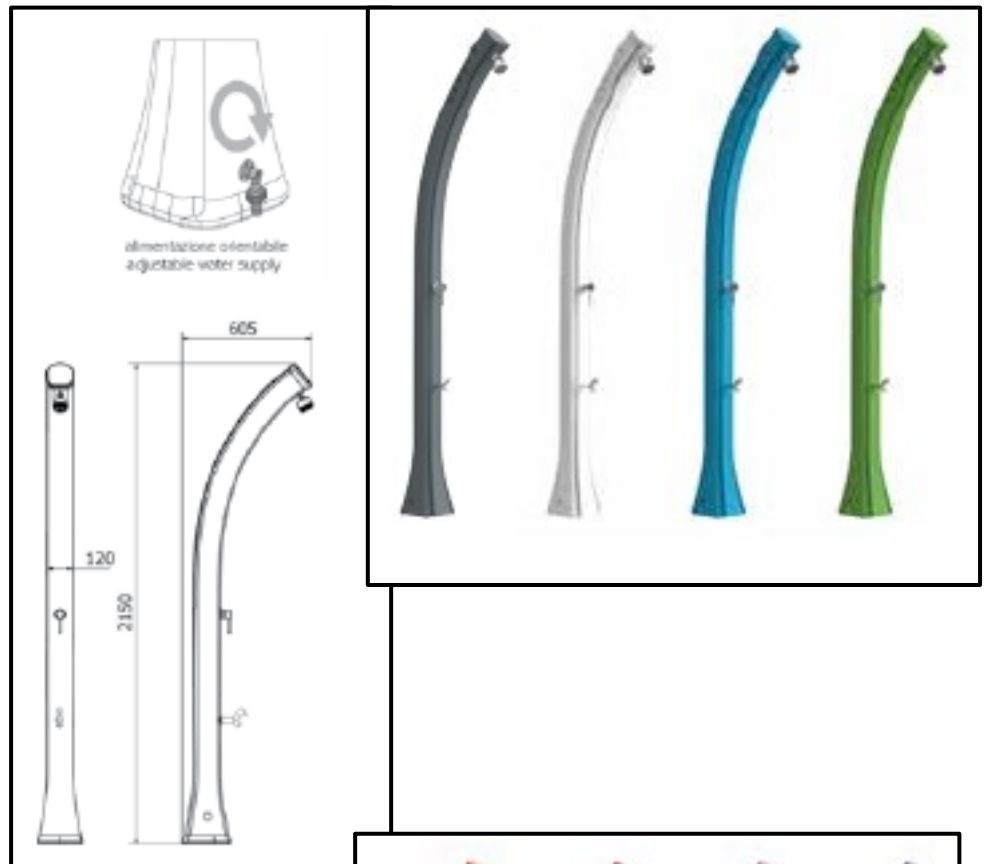

Hand showers
Shower heads
Shower hoses
Shower columns

Cacciatori
Via Alle Fabbriche, 7
I-28010 Nebbiuno (No)
Tel +39 0322 58588
Fax +39 0322 58588
email: info@ilariacacciatori.it
email: info@fcitaliaonline.it

Shower columns

Art. CLPL08

Solar thermoplastic resin shower column with showerhead, tap and footwasher.

Capacity 28 l- 215 cm height

Finishing: dark grey, white, blue, green, orange, red, fuchsia, violet.