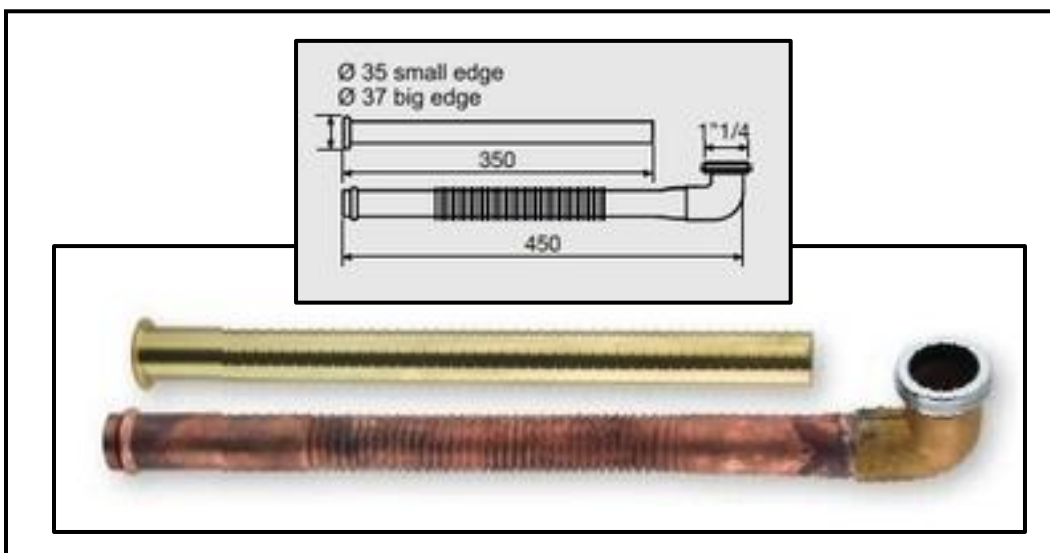

L pipe

A = Ø 25 - 26 - 28 - 30 - 32
B = on demand
C = on demand

Art. TU02

Pipe for rapid flow valve 3/4" - 1"

TU02.01	TU02.01
A=Ø 25	A=Ø 30

Art. TU03

Pipe for concealed rapid flow valve

TU03	
Ø 35	small rim
Ø 37	big rim