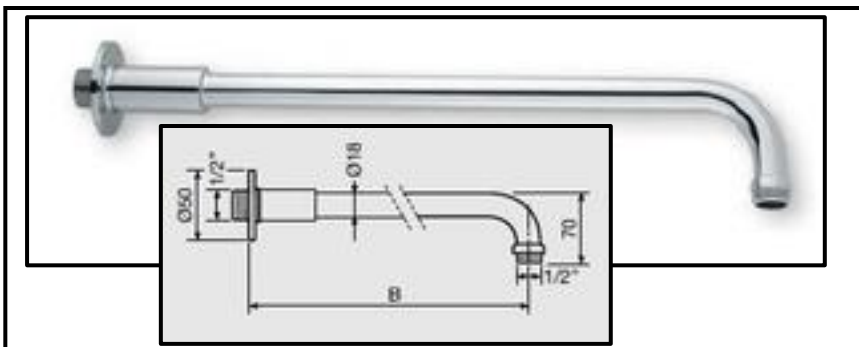

Shower arm, pipe for shower column and accessories for shower arms and column