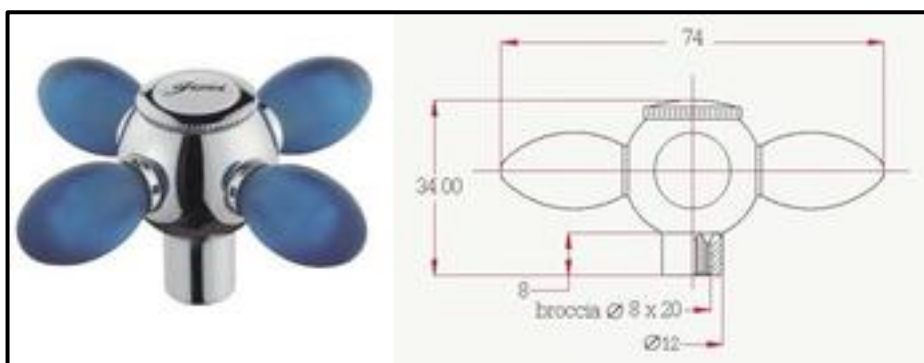

Color Line

Art. 109R
Fiocco di Neve S/G
handle made in resin

Art. 111R
Fiocco di Neve
Handle made in resin

Art. 129R
Nostalgia handle made in resin

Art. 131R
Alessia handle made in resin

Art. 231R
Decò Lever