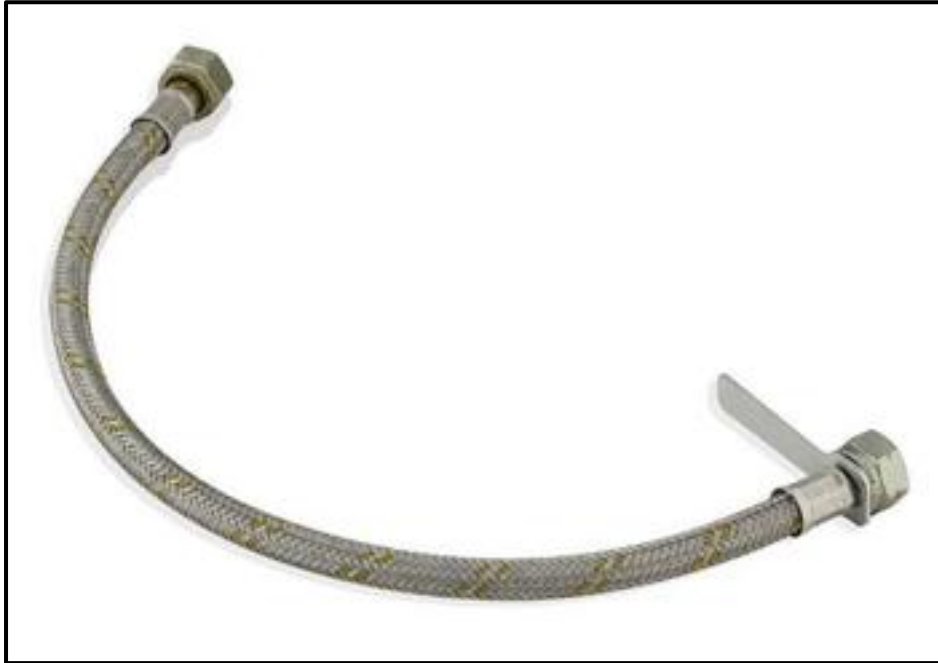

Stainless steel
and nylon
flexible hoses

Cacciatori
Via Alle Fabbriche, 7
I-28010 Nebbiuno (No)
Tel +39 0322 58588
Fax +39 0322 58588
email: info@ilariacacciatori.it
email: info@fcitaliaonline.it

Gas hoses

GPL Gas hoses for outdoor appliances

Technical data:

Gas hose with handle for outdoor appliances.

Galvanized steel braided hose in compliance with IMQ UNI CIG 7140 (expiration 5 years)

Threaded nut 20x14 SF-h 16 for connection on LPG cylinder

Fitting	Fitting	Length mm	Code
Revolving F ½"	Revolving F ½"	500	FLEXGAS.500
		700	FLEXGAS.700
		1000	FLEXGAS.1000
		1500	FLEXGAS.1500
		2000	FLEXGAS.2000