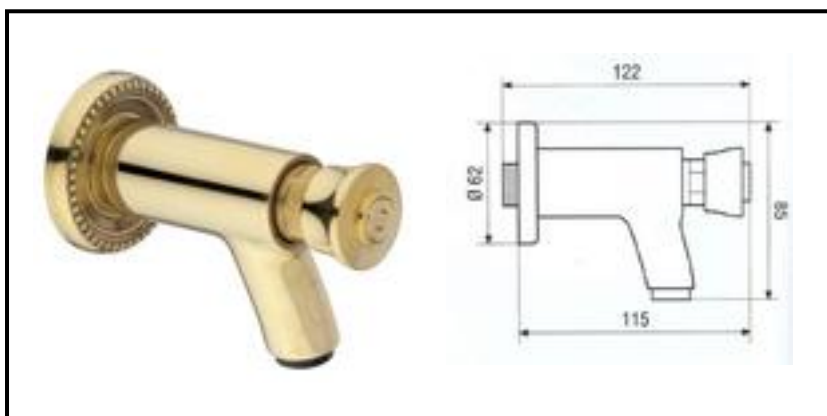

Art. 957
Tap with turtle handle

Art. 958
Tap with elephant handle

Art. 959
Tap with owl handle

Art. 960
1/2" M connection
push- button tap
for fountain

Art. 961
1/2" M connection
self-closing tap

Brass
handles