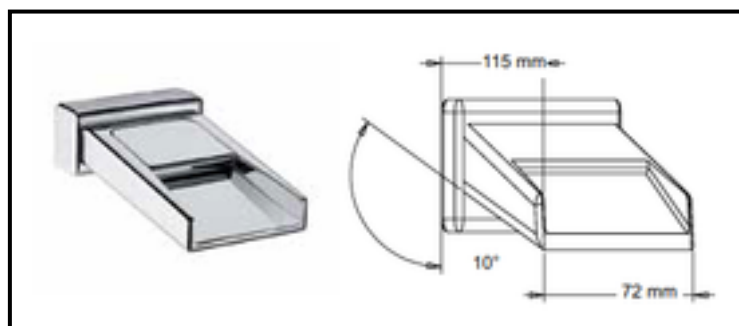

Shower heads

Waterfall flow mouths

Art. BO001

1/2 M basin closed *brass* waterfall flow mouth

Art. BO002

1/2 M basin open *brass* waterfall flow mouth

Art. BO003

1/2 M or 1/2 F basin closed wall *brass* waterfall flow mouth