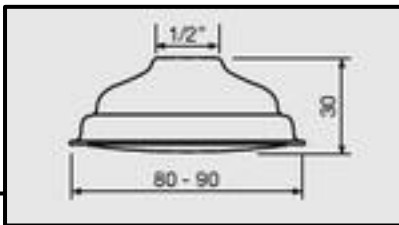

Art. BR20

Stainless steel shower head Ø 80/90

BR20.01	BR20.02
Ø 80	Ø 90