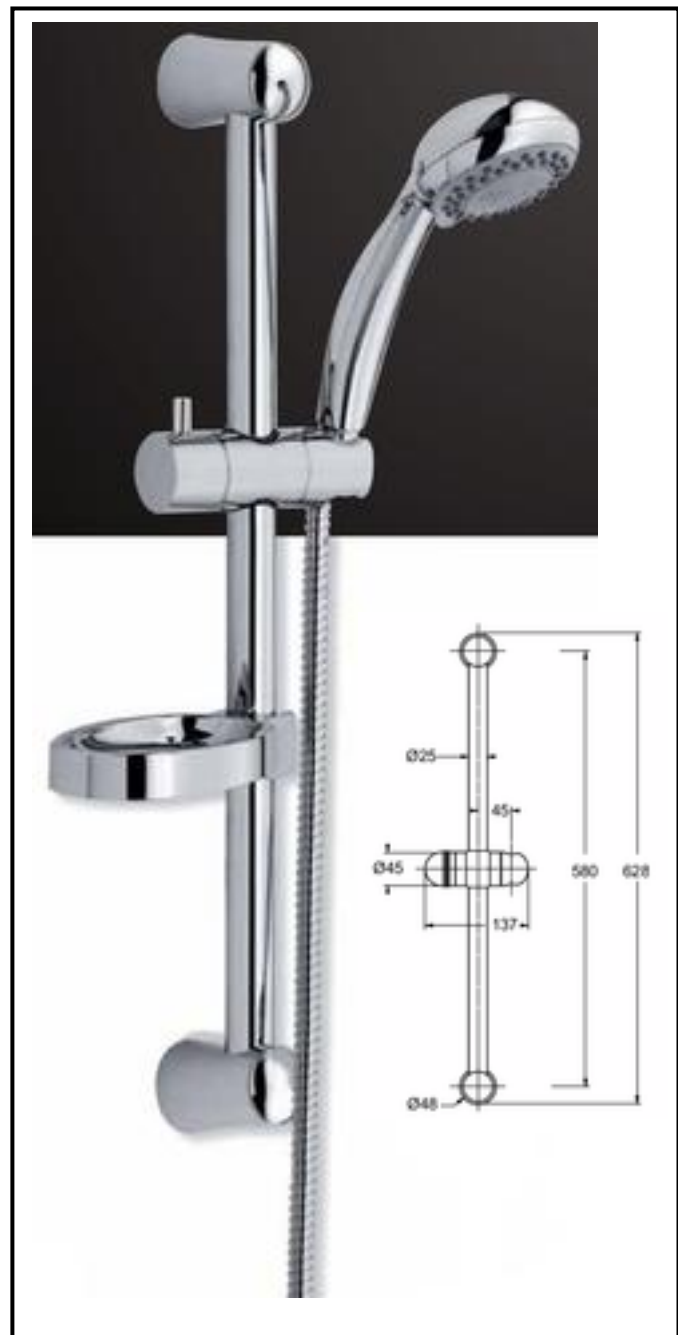

Scenic

Art. SL5S462T5CR

Scenic sliding rail
with Ø 25 mm bar,
ABS knob slider,
overall length 63 cm
Finishing: chromium-plated
Packing: box with transparent window