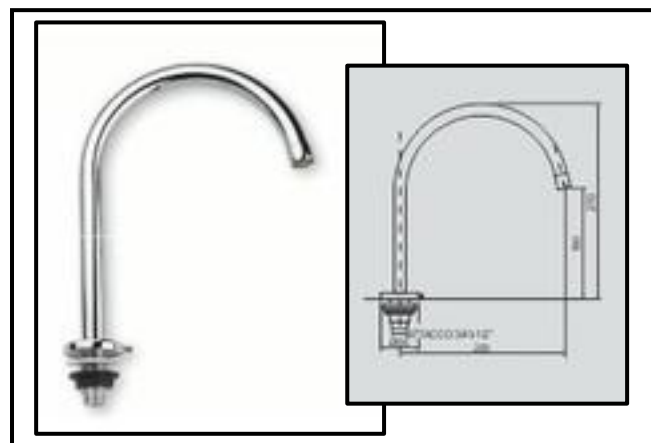

Spouts

Spouts

Art. BP01.00

Heavy upright with similar cast spout 200 mm

Art. BP02.00

Heavy upright with similar cast spout 150 mm

Art. BP03

Heavy upright with big "P" spout, having pipe Ø 22 or Ø 25