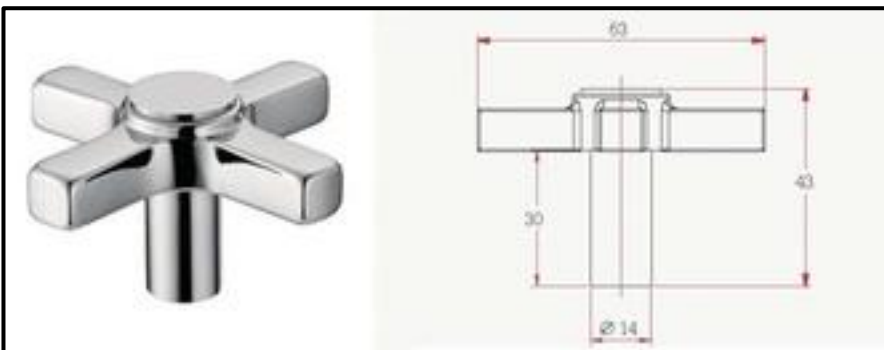

Brass handles

Cacciatori
Via Alle Fabbriche, 7
I-28010 Nebbiuno (No)
Tel +39 0322 58588
Fax +39 0322 58588
email: info@ilariacacciatori.it
email: info@fcitaliaonline.it

Minimal line Handles