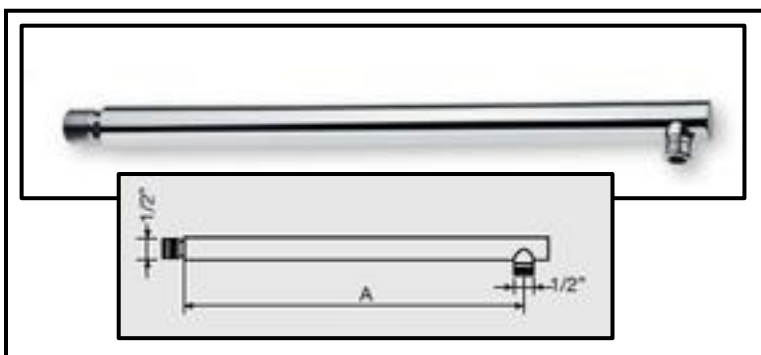

Shower arm, pipe for shower column and accessories for shower arms and column

Art. BR10.01

Cast conical shower arm

Art. BR12.01

“Vesuvio” Model cast shower arm

Art. BR13

Right shower arm Ø 24

BR13.30	BR13.35
A=300 mm	A=350 mm