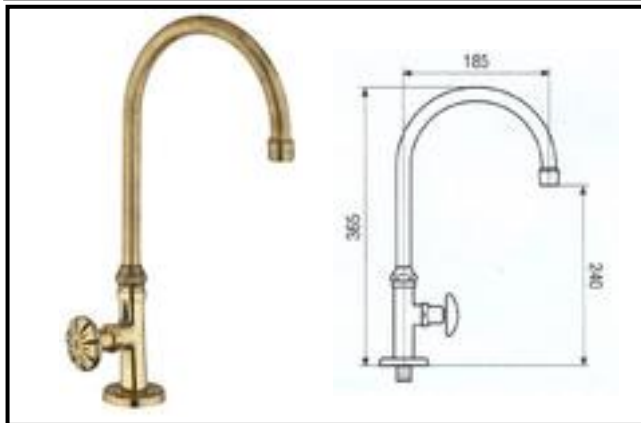

Art. 912
Single hole tap with
revolving spout