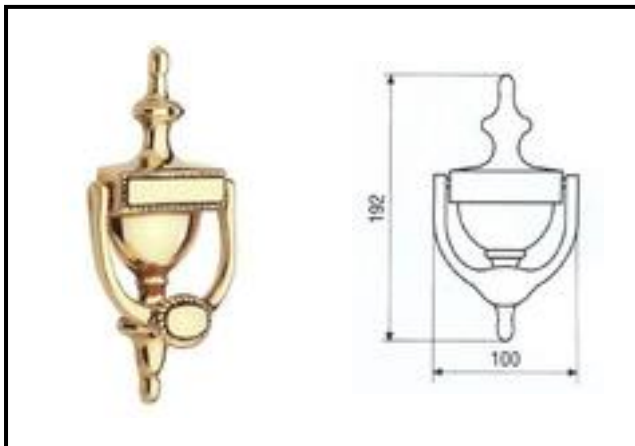

Brass
handles

Cacciatori
Via Alle Fabbriche, 7
I-28010 Nebbiuno (No)
Tel +39 0322 58588
Fax +39 0322 58588
email: info@ilariacacciatori.it
email: info@fcitaliaonline.it

Artistic Line