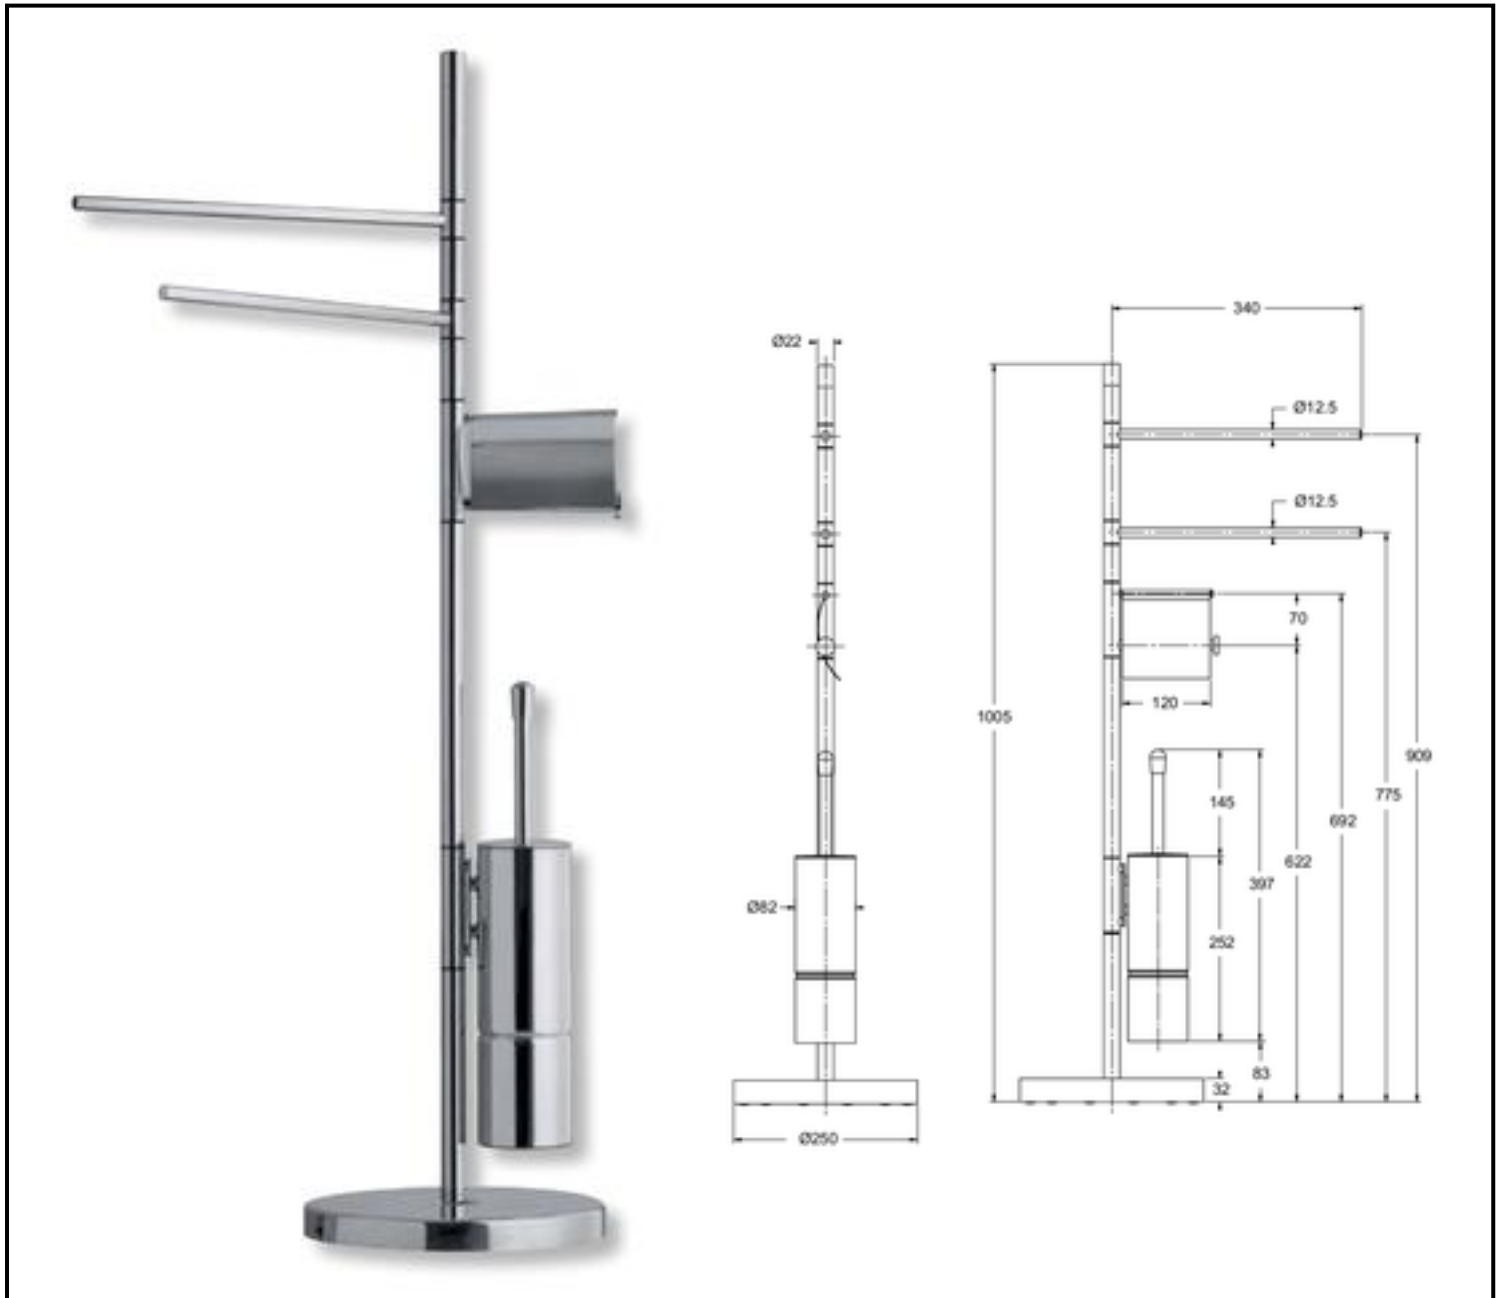

Flexible hoses and accessories

Accessories

Art. ACPIA2

Floor **brass** multifunction towel holder h 100 cm

Finishing: chromium-plated

Packing: carton box

Catalogue 6

Die-casting