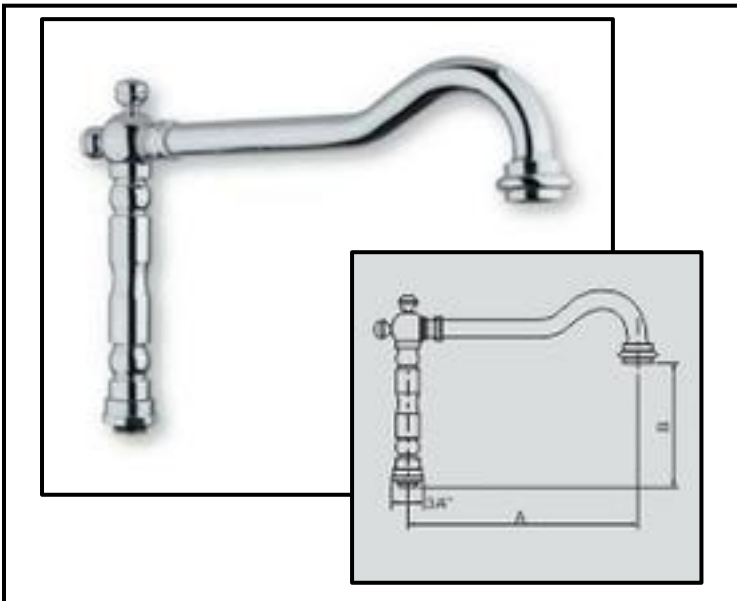

Art. CA24

Old style spout complete

CA24.01	CA24.02	CA24.03
Bidet	basin	sink
A=135	A=185	A=235
B=50	B=180	B=180