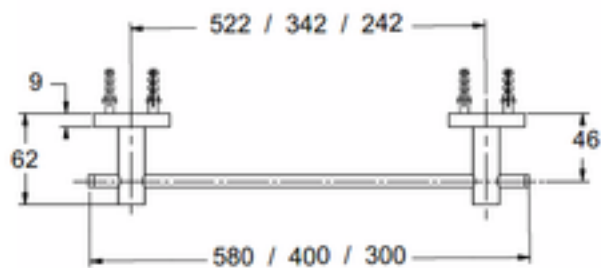

Flexible hoses and accessories

Accessories – Complete sets

Art. ACOMPS

Arte

Brass towel holder

Length: 30/40/58 cm

Finishing: chromium-plated

Packing: carton box