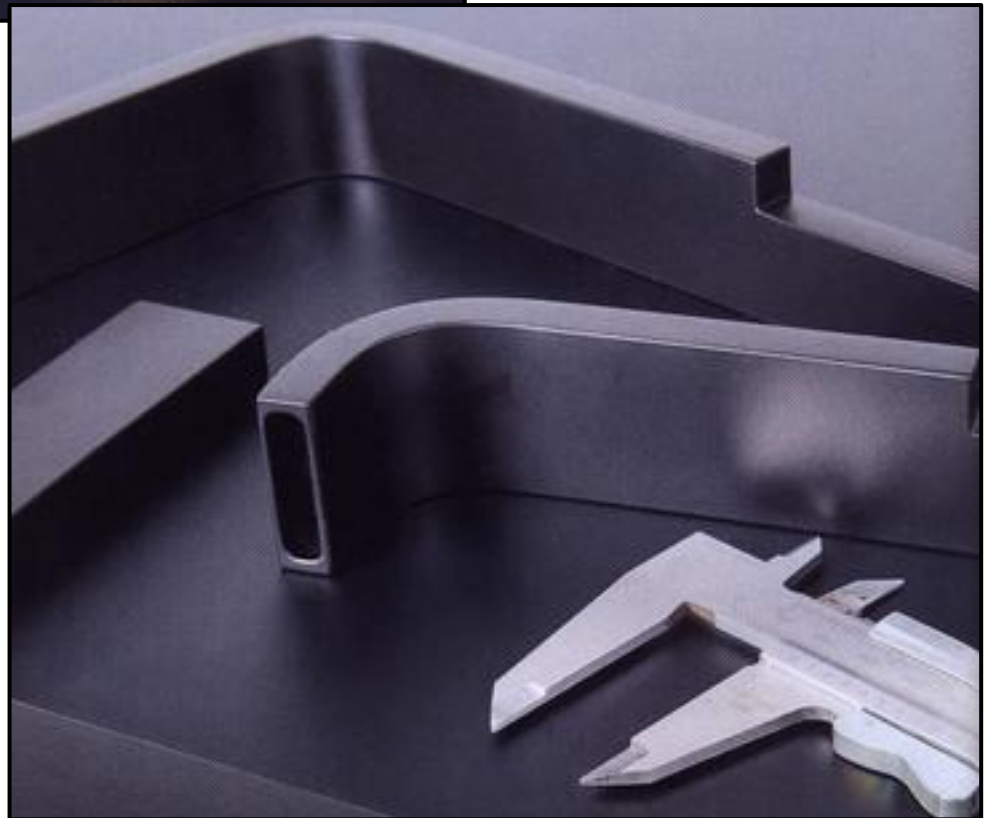

Special spouts

It is possible producing different kind of spout on your demand as per your requirement. We are going to show you some examples.