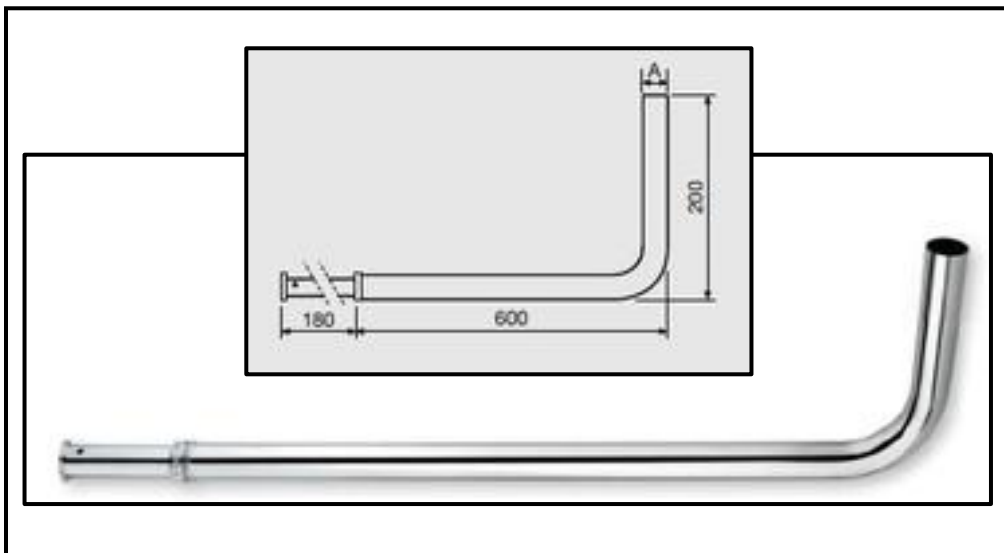

Art. TU02

Pipe for rapid flow valve 3/4" - 1"

TU02.01	TU02.01
A=Ø 25	A=Ø 30