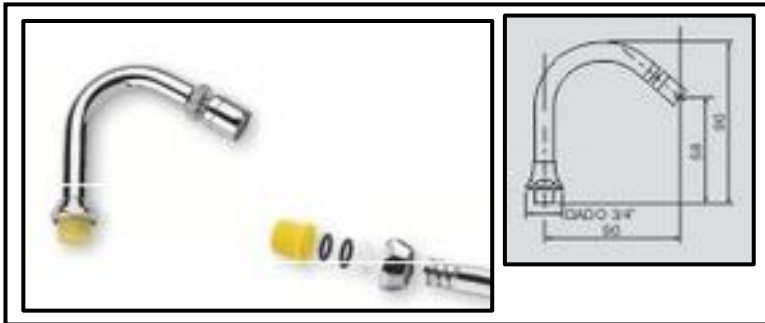

Spouts

Art. CA16.00

Small "P" complete spout Ø 18 suitable for washbasin

Art. CA17.00

Spout Ø 18 suitable for bidet

Art. CA18.00

Big "P" spout complete with 3 grooves

Art. CA06.00