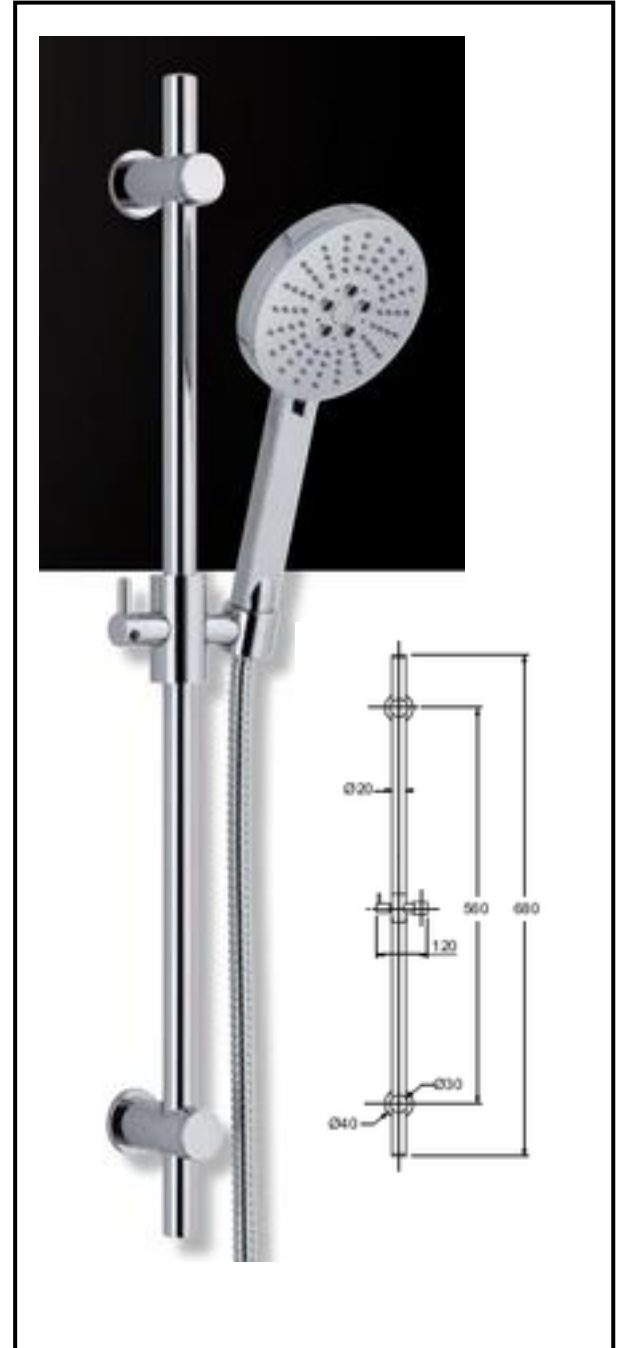

Modern

Art. SL0M49103CR

Modern sliding rail
with round $\text{\O} 20$ **brass** rod,
knob slider,
overall length 68 cm
Finishing: chromium-plated
Packing: box with transparent window