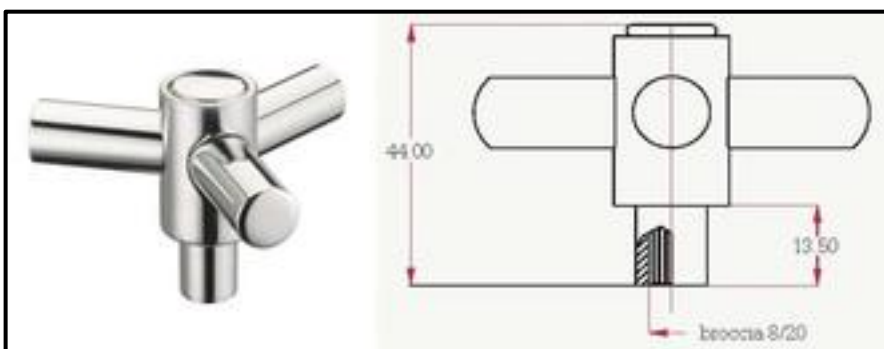

Brass handles

Cacciatori
Via Alle Fabbriche, 7
I-28010 Nebbiuno (No)
Tel +39 0322 58588
Fax +39 0322 58588
email: info@ilariacacciatori.it
email: info@fcitaliaonline.it

Minimal line Handles