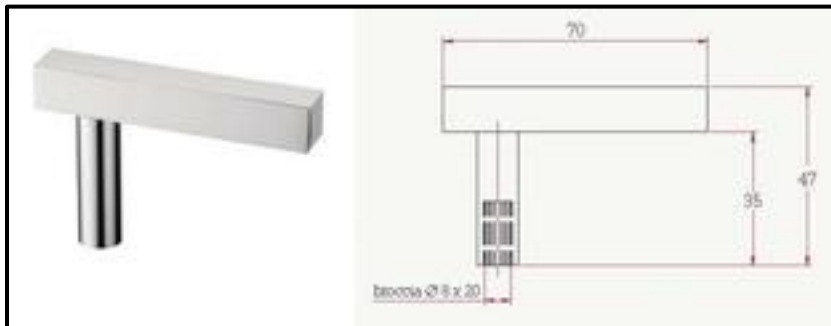

Levers

Art. 256
Quadro lever