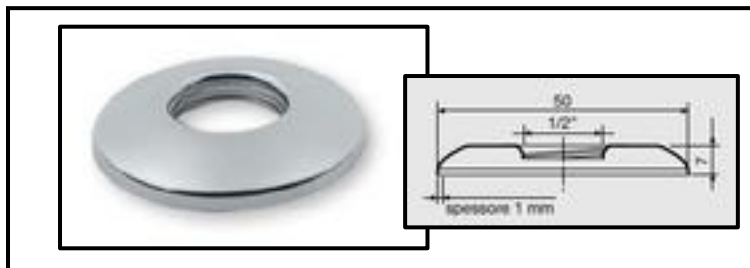

Roses and accessories

Art. MI06
WC Rose Ø 26/30/32

Art. MI06.01
1/2" brass rose

Art. MI06.02
Steel rose with 1/2" false threading

Art. MI06.03
Heavy brass rose with 1/2" threading

Art. MI07
Conical rose Ø 26/30/32/40