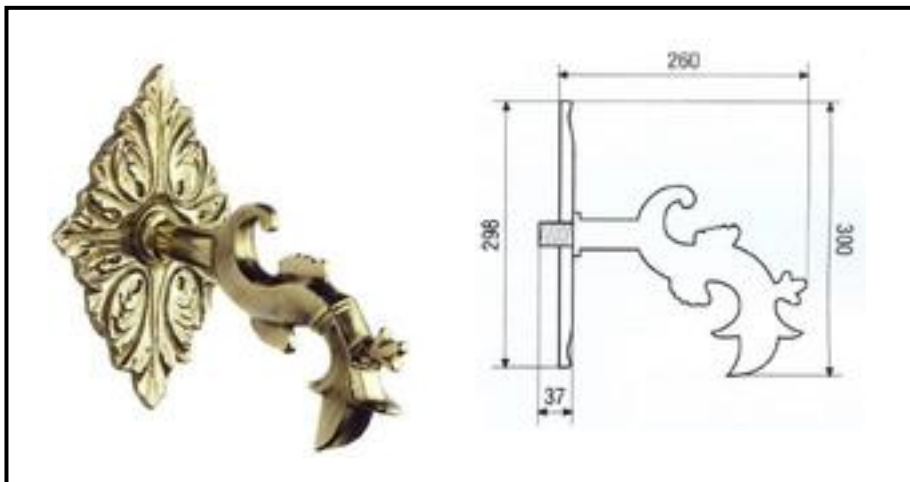

Artistic Line

Art. 935

3/4 " M connection continuous

Art. 936

3/4 " M connection continuous
supplier

Art. 937

3/4 " F connection continuous
supplier with "Svizzera" rose

Art. 938