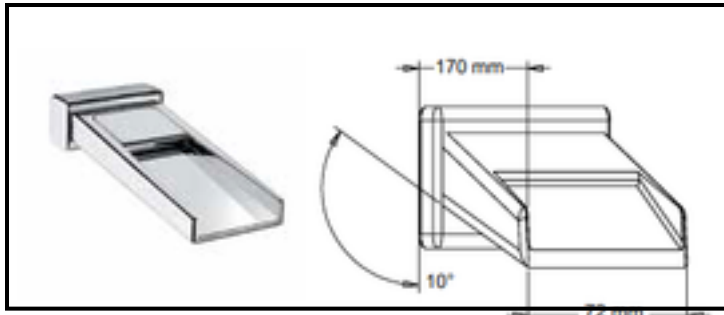

Hand showers
Shower heads
Shower hoses
Shower columns

Cacciatori
Via Alle Fabbriche, 7
I-28010 Nebbiuno (No)
Tel +39 0322 58588
Fax +39 0322 58588
email: info@ilariacacciatori.it
email: info@fcitaliaonline.it

Shower heads

Waterfall flow mouths

Art. BO006

½ M or ½ F long basin open wall *brass* waterfall flow mouth