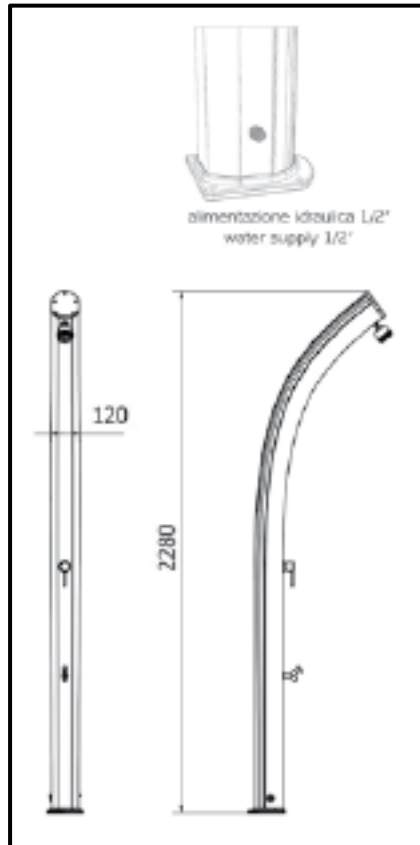

Hand showers
Shower heads
Shower hoses
Shower columns

Cacciatori
Via Alle Fabbriche, 7
I-28010 Nebbiuno (No)
Tel +39 0322 58588
Fax +39 0322 58588
email: info@ilariacacciatori.it
email: info@fcitaliaonline.it

Shower columns

Art. CLPL09

Solar aluminium shower column with showerhead, tap and footwasher.

Capacity 25 l- 228 cm height

Finishing: dark grey, sand, blue, green, orange, red, fuchsia, violet.

Art. CLAL09LR3VE