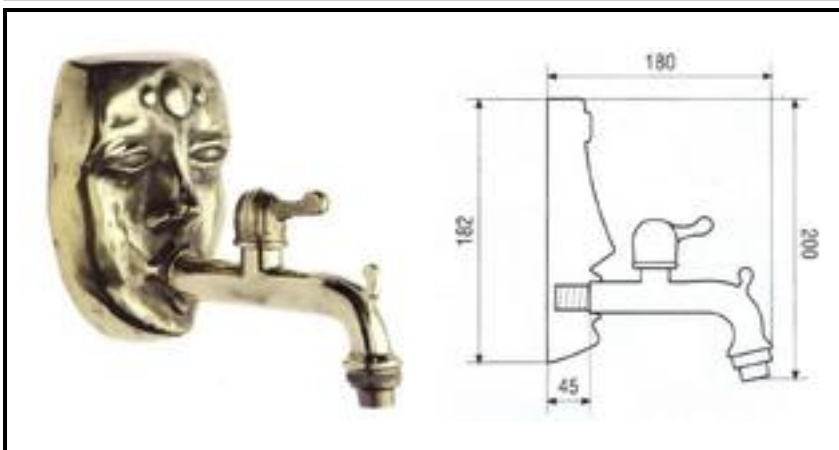

Artistic Line

Art. 943
½ " M connection tap
with "Lion style Mask"
rose

Art. 944
½ " M connection continuous
supplier with "Bacco style
Mask" rose

Art. 945
½ " M connection tap
With "Bacco style Mask"
rose