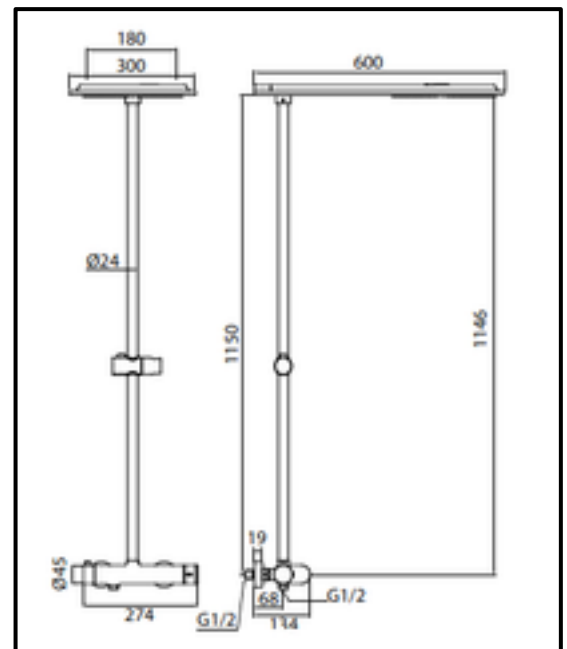

Hand showers
Shower heads
Shower hoses
Shower columns

Cacciatori
Via Alle Fabbriche, 7
I-28010 Nebbiuno (No)
Tel +39 0322 58588
Fax +39 0322 58588
email: info@ilariacacciatori.it
email: info@fcitaliaonline.it

Shower columns

Art. RUSOF

Brass shower set with wall shower (having rain jet and water fall), 3 ways mixer, 3 jets hand shower and double interlocked flexible hose 150 cm
Finishing: Chromium-plated