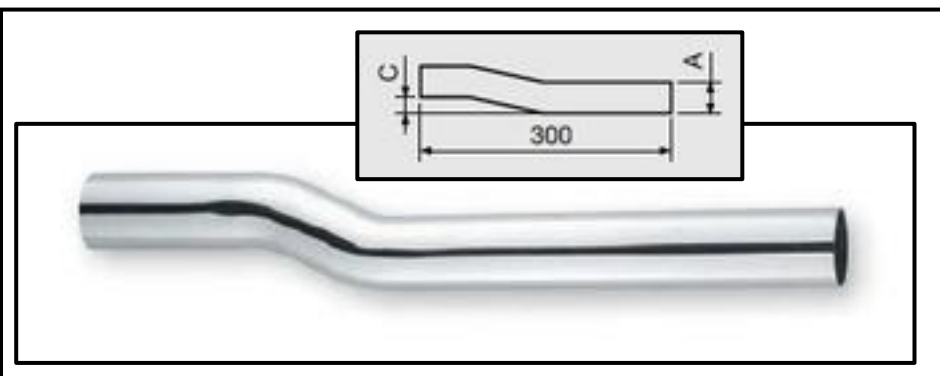

Art. CN05

S eccentric pipe

Ø 26/30/32

A=Ø 26	C=26 mm
A=Ø 30-32	C=35 mm