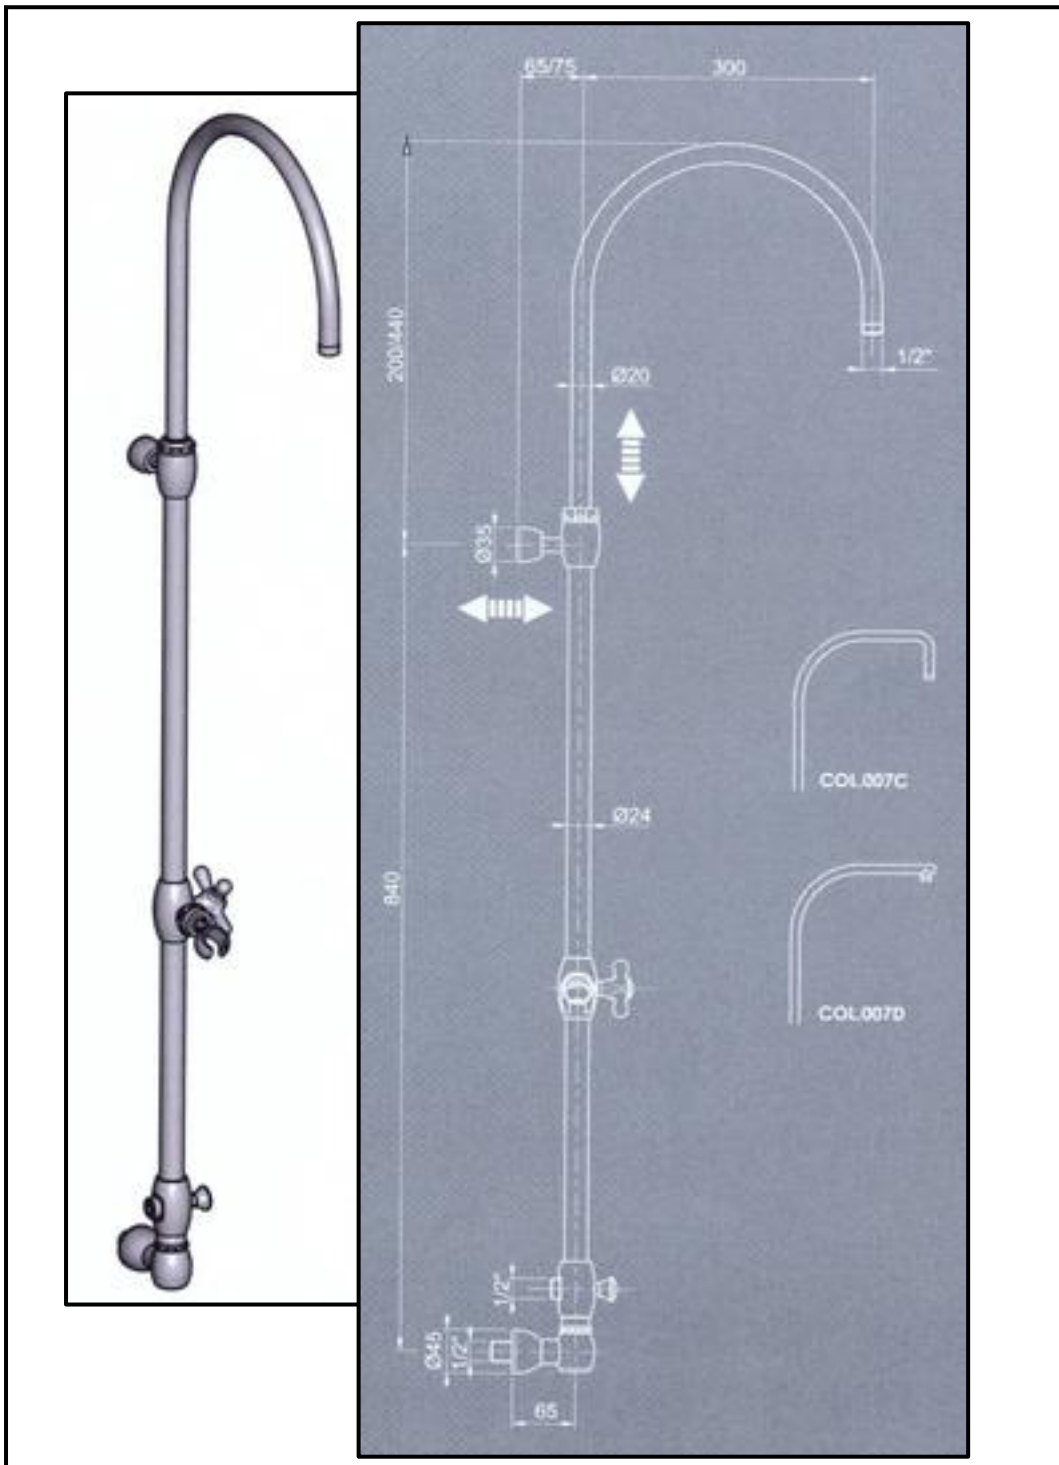

Shower arm, pipe for shower column and accessories for shower arms and column

Art. COL.006B

Telescopic shower column
with orientable and adjustable arm
sliding shower holder, diverter,
1/2" built-in connection