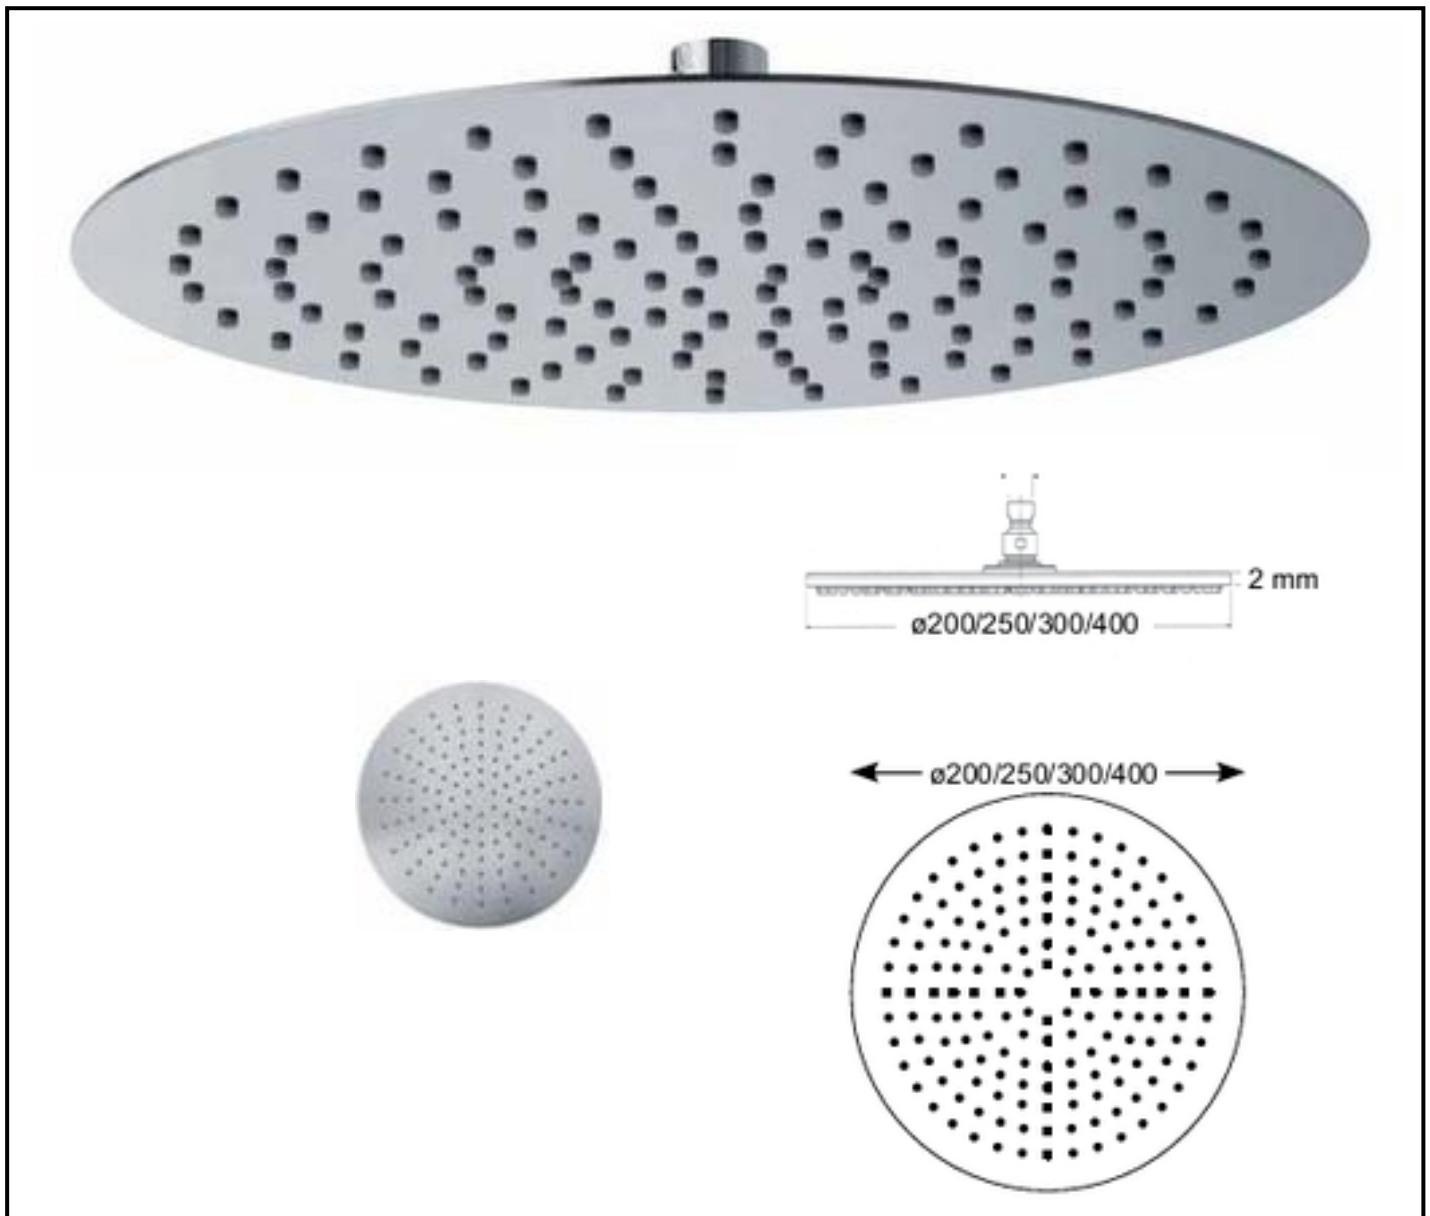

Hand showers
Shower heads
Shower hoses
Shower columns

Cacciatori
Via Alle Fabbriche, 7
I-28010 Nebbiuno (No)
Tel +39 0322 58588
Fax +39 0322 58588
email: info@ilariacacciatori.it
email: info@fcitaliaonline.it

Shower heads Stainless steel

Roma

Art. SD3320 Ø 200 mm
Art. SD3325 Ø 250 mm
Art. SD3330 Ø 300 mm
Art. SD3340 Ø 400 mm

Stainless steel antiscaling round shower head, ultrathin (having h 2 mm),
with ½" F adjustable connection

To obtain a normal shower flow with an ultrathin shower head,
it's required **0,7 bar pressure** only.