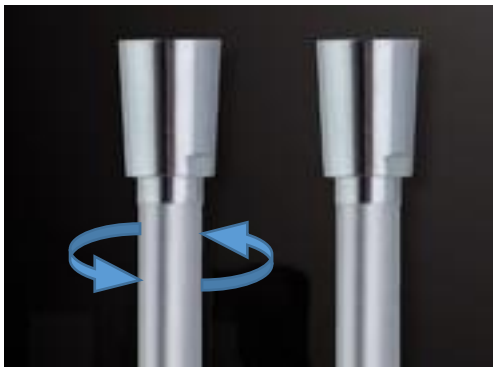

Flexible hoses and accessories

Flexible hoses

Art. FL7001
Antitorsion stainless steel wire
Flexible hose
Length: 150-200 cm

Art. FL6005
Metallized PVC flexible hose
with 1/2 F antitorsion
Length: 120-150-200 cm
Finishing: metallized
Packing: plastic bag