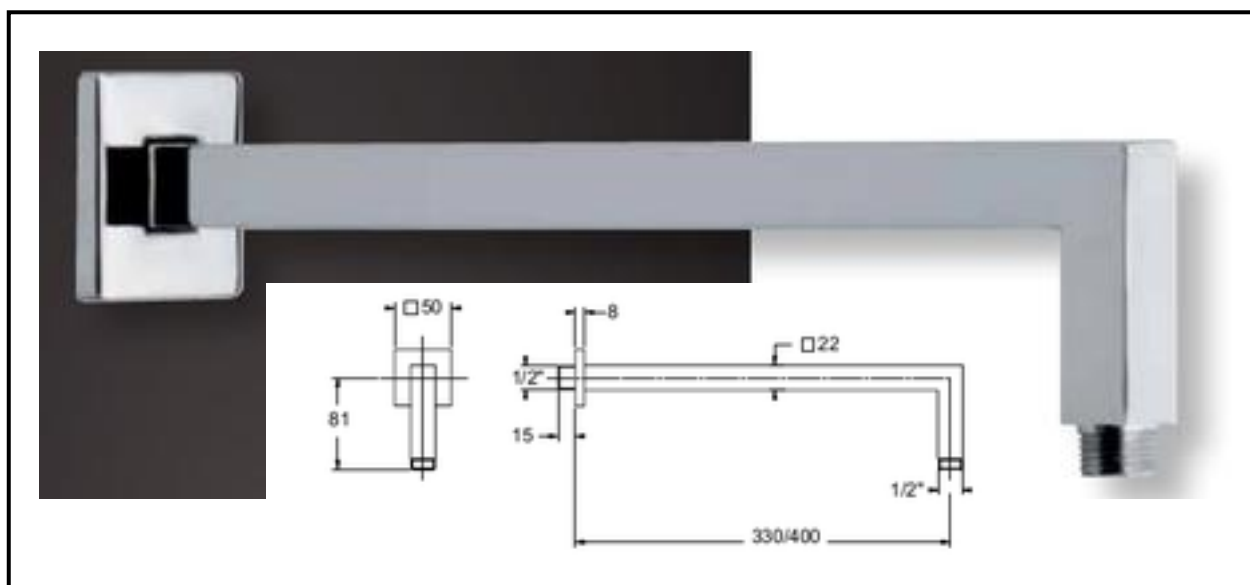

Shower arms

Art. BD 6045

Luxury brass round shower arm \varnothing 23 mm, $\frac{1}{2}$ MM connection,
Available lengths: 200/300/350/400/450/500 mm
Finishing: chromium-plated

Art. BD 6042

Luxury brass square shower arm 22x22 mm, $\frac{1}{2}$ MM connection,
Available lengths: 330/400 mm
Finishing: chromium-plated