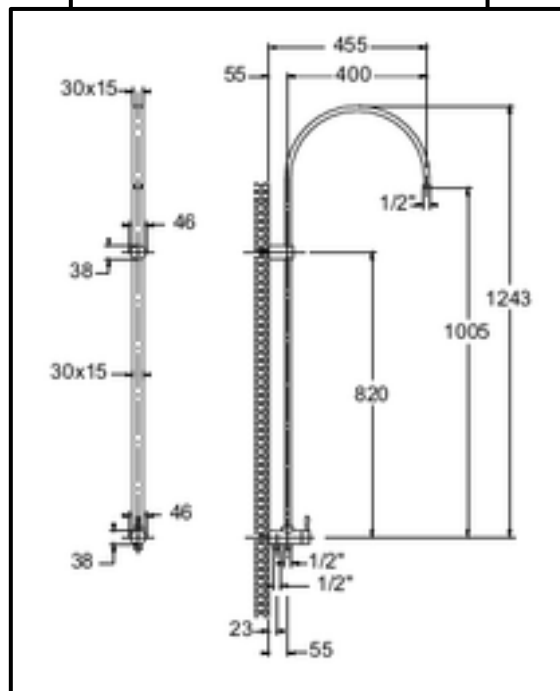

Shower columns

Art. CL2125

Oval brass shower column with brass diverter
Finishing: Chromium-plated

Art. CL2125003CR

Oval brass shower column with
brass diverter

Art. CL2125NC3CR

Shower column set CL2125
shower head *Dover* model,
Fashion shower hand
double interlocked flexible hose cm 150
and slider