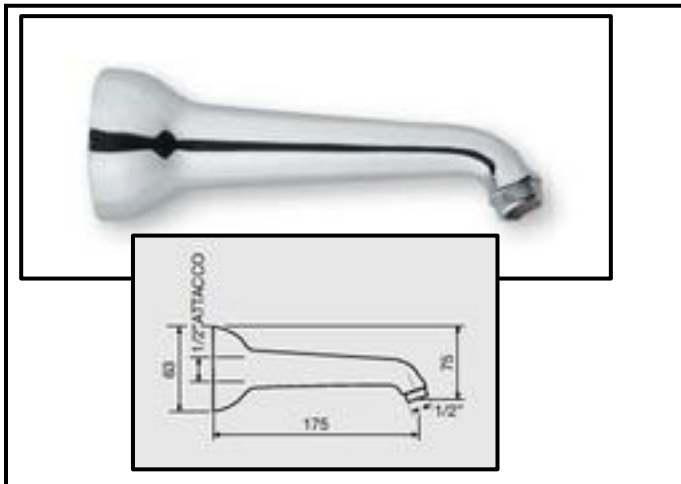

Art. BR12.01

“Vesuvio” Model cast shower arm