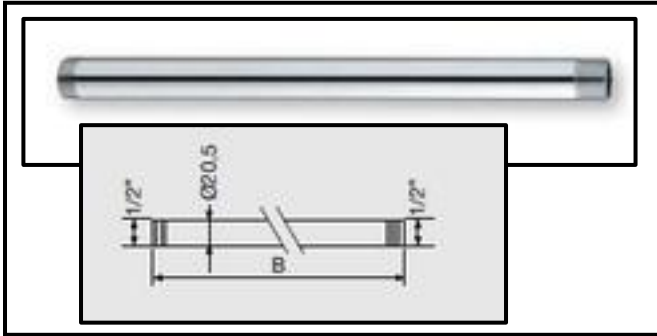

Shower arm, pipe for shower column and accessories for shower arms and column

Art. BR04.02

Ceiling shower arm $\text{\O} 20$

BR04.02.20	BR04.02.30	BR04.02.40
B=200 mm	B=300 mm	B=400 mm