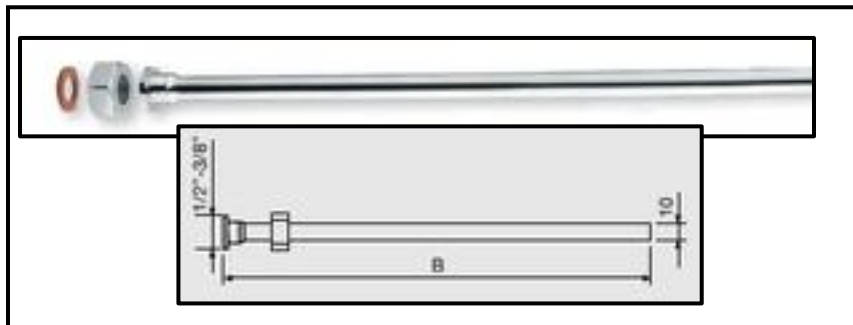

Copper pipes and fittings

Art. CN08

Copper pipe with welded plate

B = mm 300 - 350 - 400 - 500

Art. CN09

Copper pipe with simple stamped plate

B = mm 300 - 350 - 400 - 500

Art. CN10