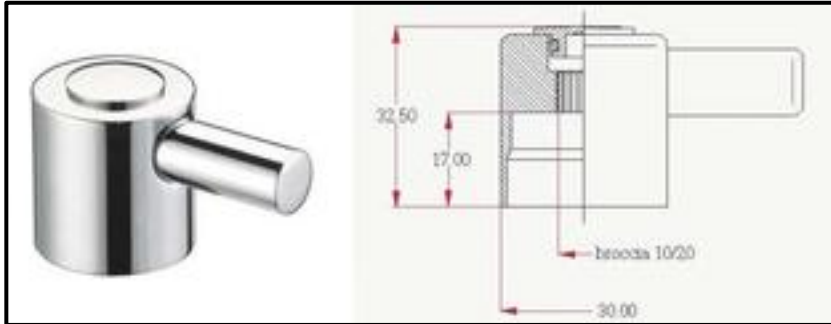

Brass handles

Cacciatori
Via Alle Fabbriche, 7
I-28010 Nebbiono (No)
Tel +39 0322 58588
Fax +39 0322 58588
email: info@ilariacacciatori.it
email: info@fcitaliaonline.it

Minimal line Diverters

Art. 253
Cilindro diverter