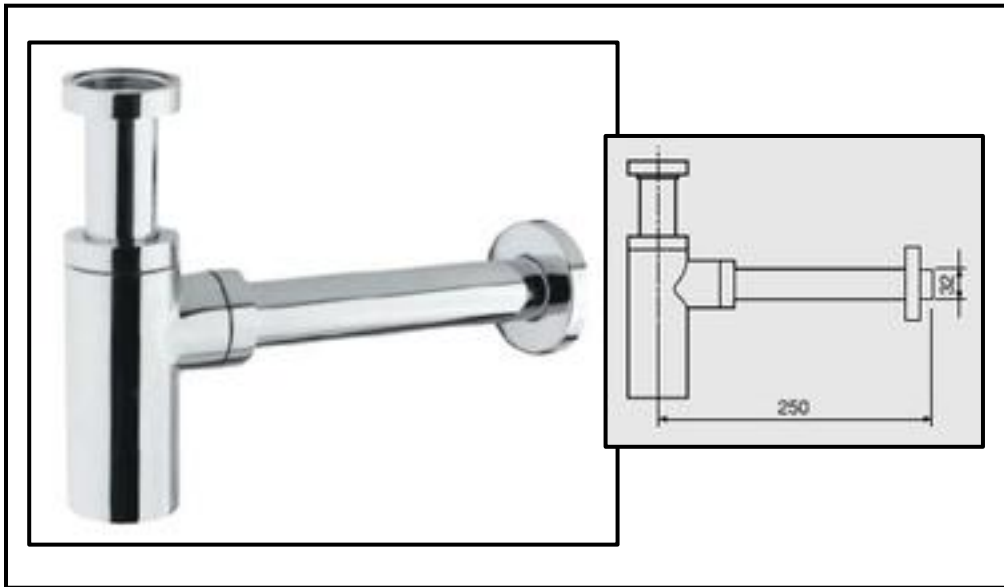

Spouts

Siphons