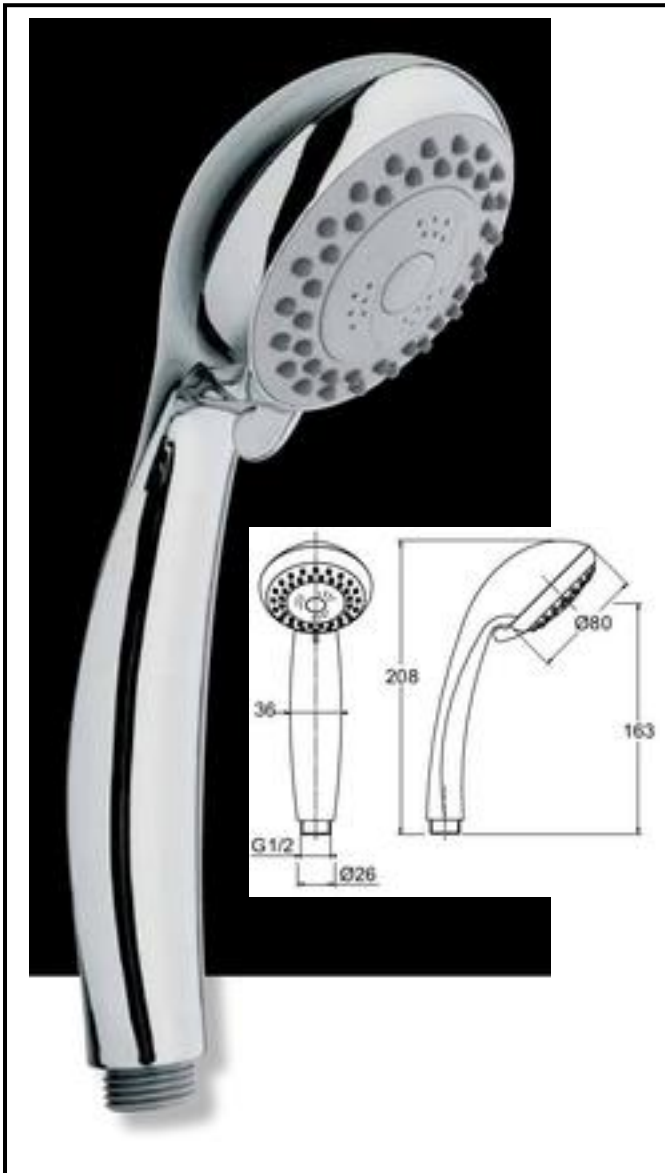

Hand showers
Shower heads
Shower hoses
Shower columns

Cacciatori
Via Alle Fabbriche, 7
I-28010 Nebbiuno (No)
Tel +39 0322 58588
Fax +39 0322 58588
email: info@ilariacacciatori.it
email: info@fcitaliaonline.it

Hand showers and shower heads Multifunction hand showers

Ninfea

Art. DC5062

3 jets hydromassage

ABS hand shower

with rubber clean

Finishing: chromium-plated

Packing: carton box – plastic bag

Iris 3

Art. DC5022

5 jets hydromassage

ABS hand shower

with rubber clean

Finishing: chromium-plated

Packing: carton box – plastic bag