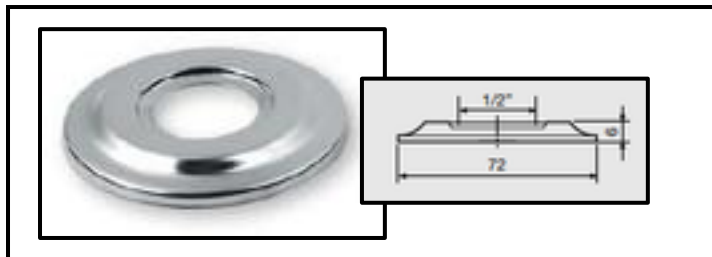

Roses and accessories

Art. MI06
WC Rose Ø 26/30/32

Art. MI06.01
1/2" brass rose

Art. MI06.02
Steel rose with 1/2" false threading

Art. MI06.03
Heavy brass rose with 1/2" threading

Art. MI07
Conical rose Ø 26/30/32/40