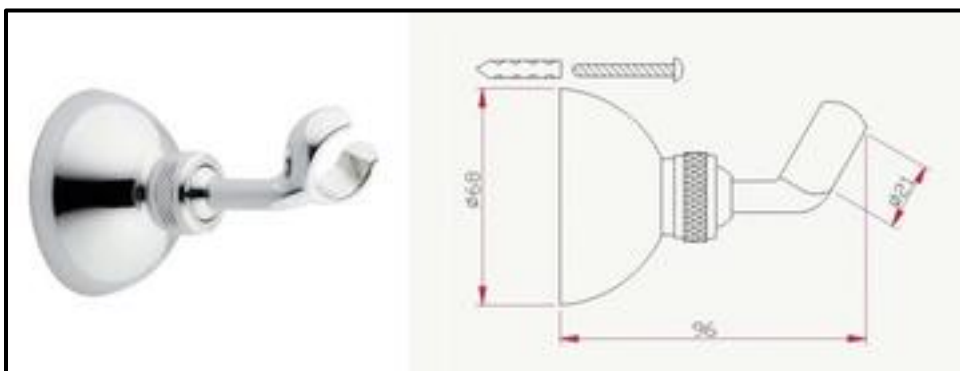

Hand showers and accessories

Art. 416
Liberty hand shower

Art. 417
Classic F hand shower

Art. 421
Elbow for hand
Shower

Art. 401CUS
Elbow for hand
shower

Art. 429
Grooved knob
for hand shower

Art. 457
Wall bracket