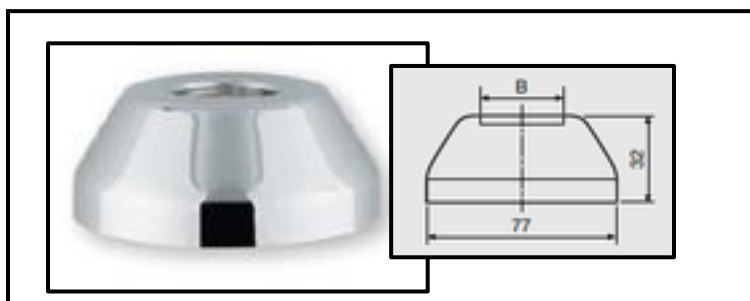

Roses and accessories

Art. MI06
WC Rose Ø 26/30/32

Art. MI06.01
1/2" brass rose

Art. MI06.02
Steel rose with 1/2" false threading

Art. MI06.03
Heavy brass rose with 1/2" threading

Art. MI07
Conical rose Ø 26/30/32/40