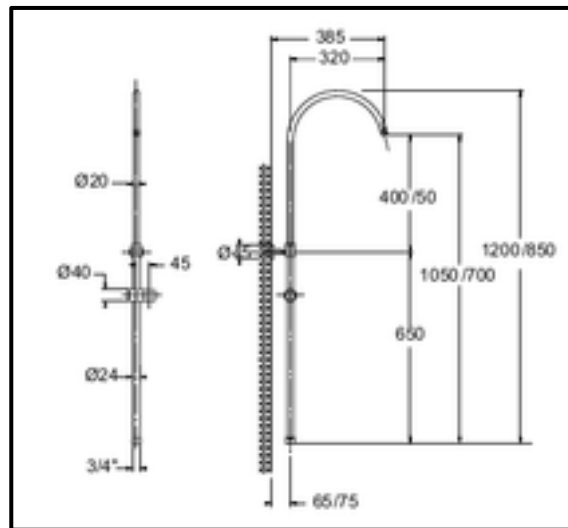

Hand showers
Shower heads
Shower hoses
Shower columns

Cacciatori
Via Alle Fabbriche, 7
I-28010 Nebbiuno (No)
Tel +39 0322 58588
Fax +39 0322 58588
email: info@ilariacacciatori.it
email: info@fcitaliaonline.it

Shower columns

Art. CL2137

Brass adjustable shower column, revolving arm and slider.

It is available in 4 different assembling systems

Finishing: Chromium-plated

Art. C37A00000CR

For ext. shower upper
3/4 connection

A

Art. C37A43639CR
Brass column without diverter and with 3/4 F connection with *Galles* Ø 220 mm shower head, *Star AC* shower hand, double interlocked hose com 150

Art. C37A00000CR
Shower column only with 3/4 connection

Assembling Systems

For ext. shower upper
3/4 connection

B

Art. C37B43639CR
Brass column with diverter and with 3/4 F connection with *Galles* Ø 220 mm shower head, *Star AC* shower hand, double interlocked hose com 150

Art. C37B00000CR
Shower column only with 3/4 connection

For built in shower

C

Art. C37C43639CR
Brass column with diverter and wall water connection with *Galles* Ø 220 mm shower head, *Star AC* shower hand, double interlocked hose com 150

Art. C37C00000CR
Shower column only with 3/4 connection

Art. C37B43639CR

For external shower and built in

D

C37D4203639CR
Brass column with diverter and flexible hose connection with *Galles* Ø 220 mm shower head, *Star AC* showerhand, double interlocked hose com 150 and com 60

Art. C37D00000CR
Shower column only with 3/4 connection