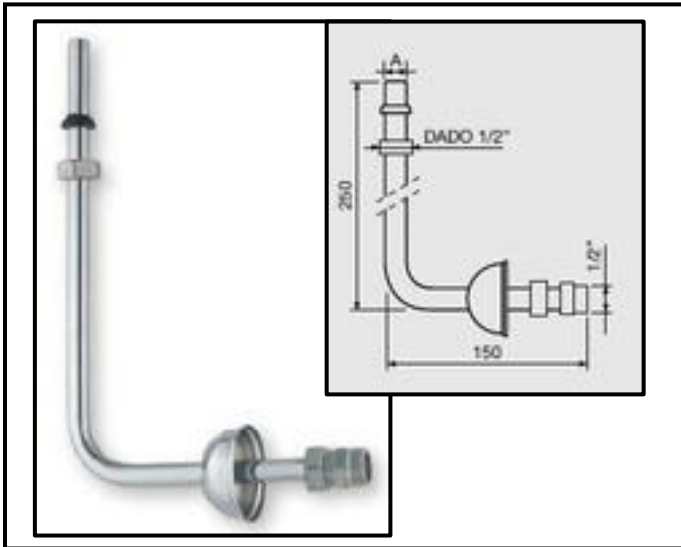

Copper pipes and fittings

Art. CR04

Complete bracket $\varnothing$ 12 or $\varnothing$ 14
with nipple and rose

CR04.12	CR04.14
A=$\varnothing$ 12	A=$\varnothing$ 14