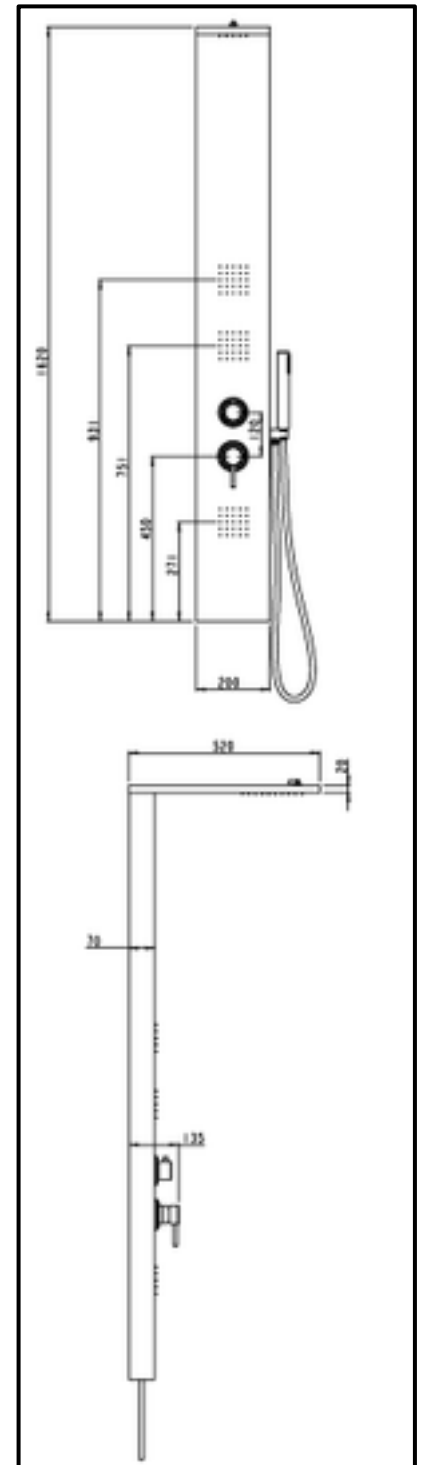

Hand showers
Shower heads
Shower hoses
Shower columns

Cacciatori
Via Alle Fabbriche, 7
I-28010 Nebbiuno (No)
Tel +39 0322 58588
Fax +39 0322 58588
email: info@ilariacacciatori.it
email: info@fcitaliaonline.it

Shower columns

Art. CLAI12

Antiscale floor bright stainless steel shower multifunction column with mixer
and waterfall flow
Finishing: bright stainless steel