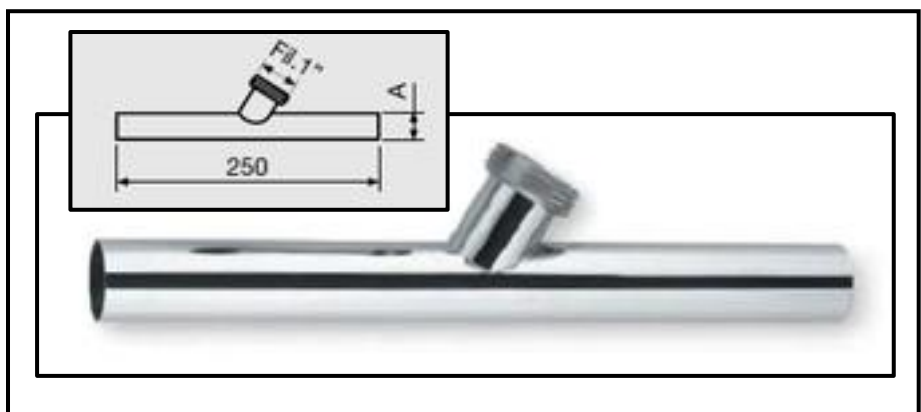

Art. CN07CRV
Chromium-plated PVC
Drain pipe for washing machine

Art. CN07
Drain sleeve for washing machine

A = Ø 26 - 30 - 32