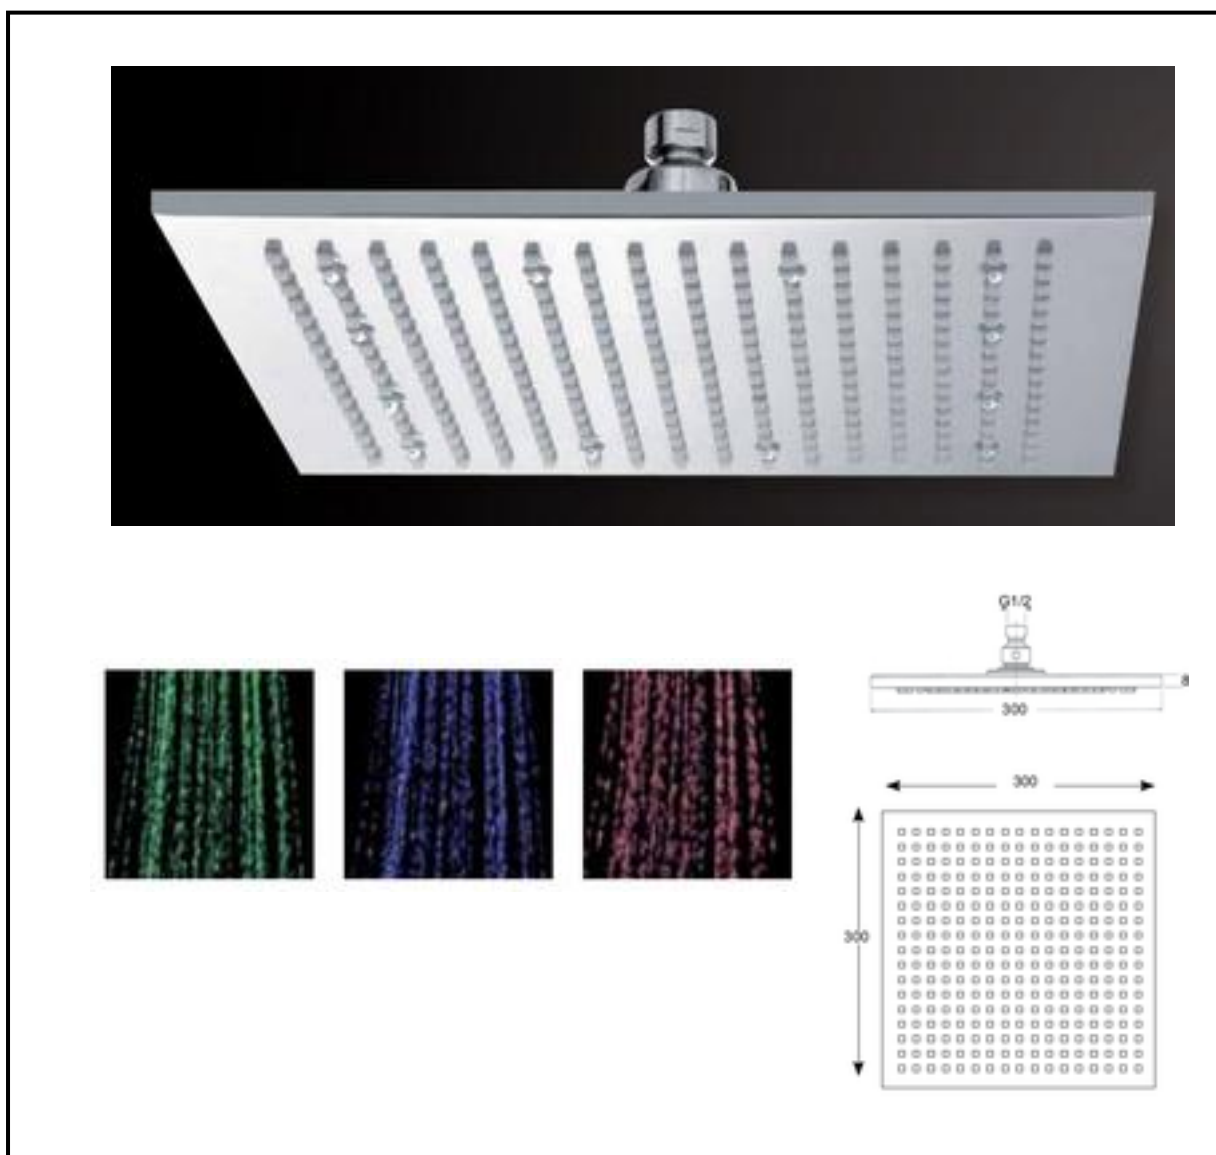

Hand showers
Shower heads
Shower hoses
Shower columns

Cacciatori
Via Alle Fabbriche, 7
I-28010 Nebbiuno (No)
Tel +39 0322 58588
Fax +39 0322 58588
email: info@ilariacacciatori.it
email: info@fcitaliaonline.it

Shower heads Chromotherapy

Santa Fè
Art. SD4955 300x300 mm

Brass antiscala square shower head, with LED system with any electricity connection and any battery required
3 colours blue – green – red change automatically every 8 seconds
It has the possibility to inspect it