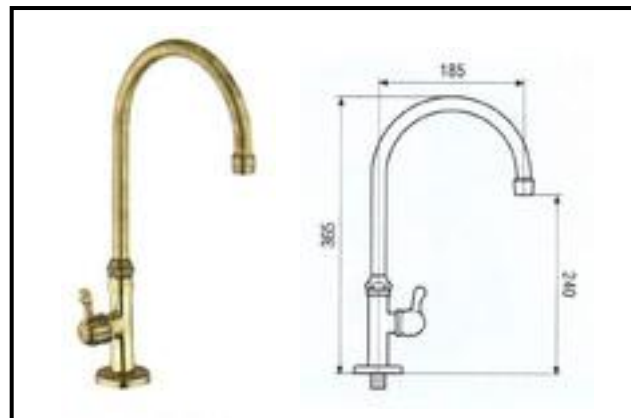

Art. 913
Single hole tap with
revolving spout