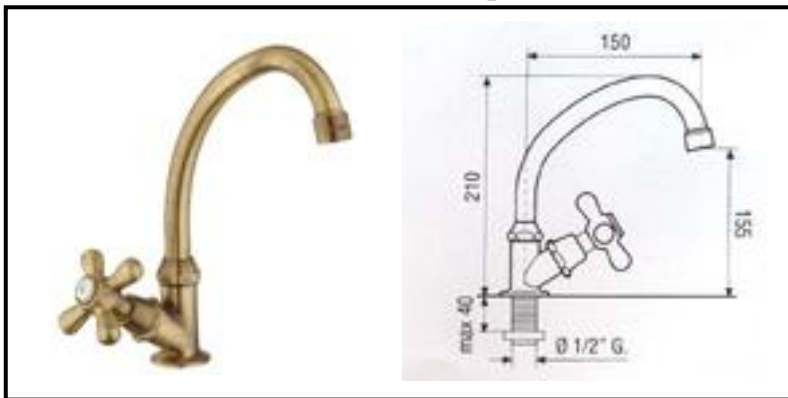

Artistic Line

Art. 905
Coupling hose tap
with clinic lever
and rose

Art. 906
1/2" M coupling
Impero style quick pitch
tap with clinic lever

Art. 907
jointed tap
with clinic lever

Art. 908
Single hole tap with
revolving spout