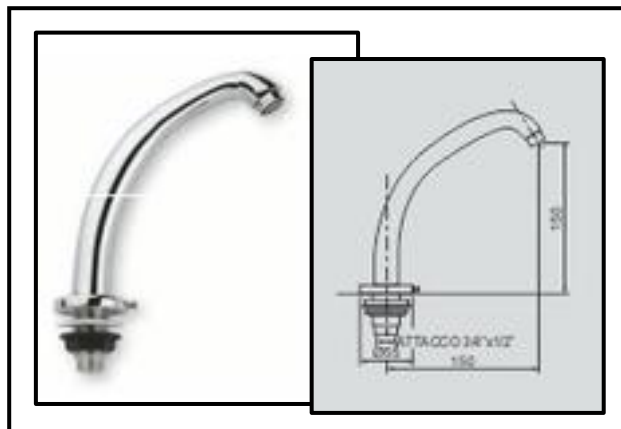

Spouts

Spouts

Art. BP01.00

Heavy upright with similar cast spout 200 mm

Art. BP02.00

Heavy upright with similar cast spout 150 mm

Art. BP03

Heavy upright with big "P" spout, having pipe Ø 22 or Ø 25