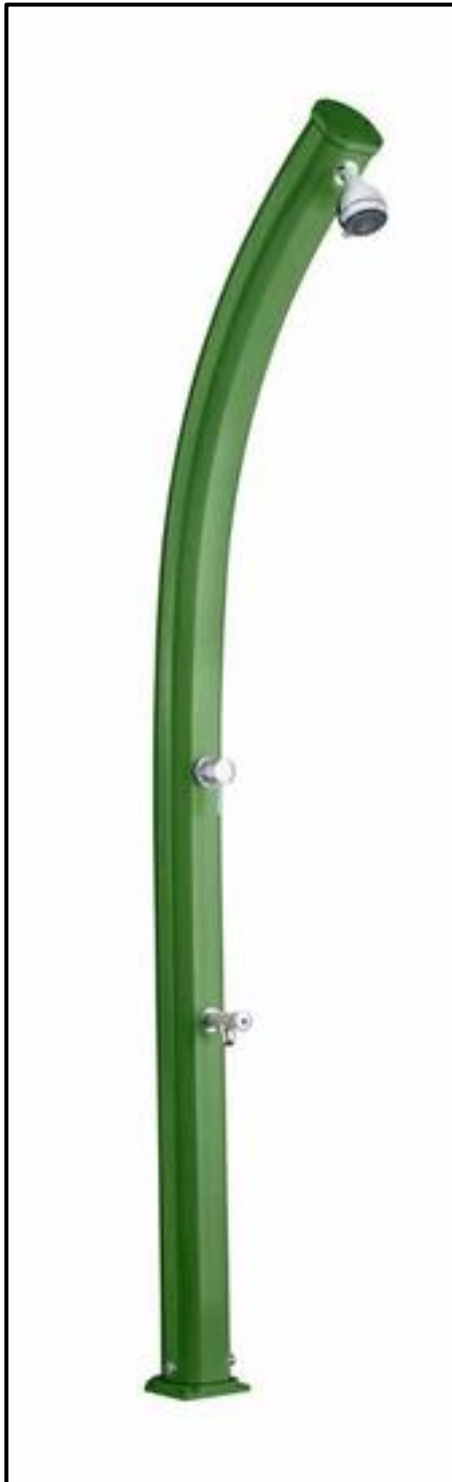

Hand showers
Shower heads
Shower hoses
Shower columns

Cacciatori
Via Alle Fabbriche, 7
I-28010 Nebbiuno (No)
Tel +39 0322 58588
Fax +39 0322 58588
email: info@ilariacacciatori.it
email: info@fcitaliaonline.it

Shower columns

Art. CLPL09

Solar aluminium shower column with showerhead, tap and footwasher.

Capacity 25 l- 228 cm height

Finishing: dark grey, sand, blue, green, orange, red, fuchsia, violet.

Art. CLAL09LR3VE