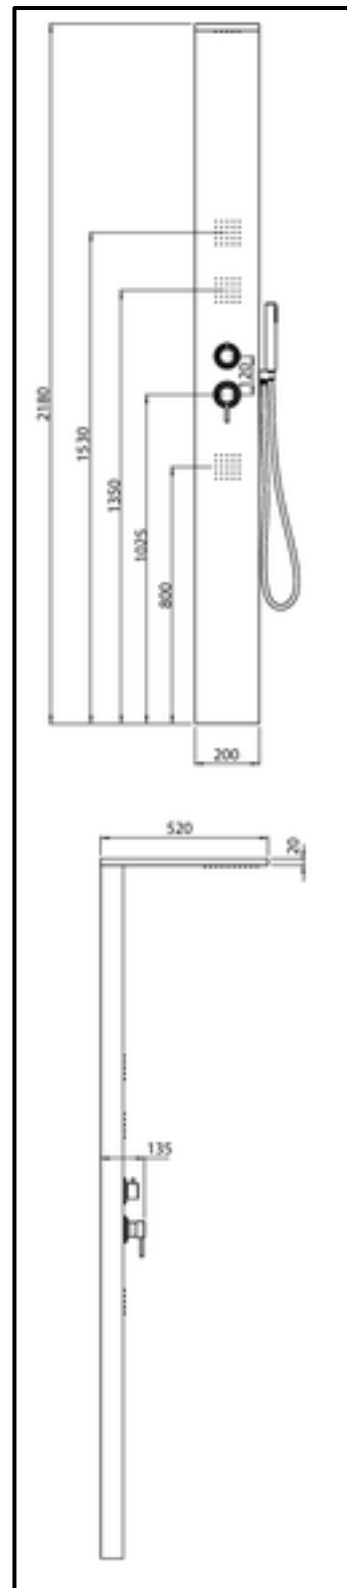

Hand showers
Shower heads
Shower hoses
Shower columns

Cacciatori
Via Alle Fabbriche, 7
I-28010 Nebbiuno (No)
Tel +39 0322 58588
Fax +39 0322 58588
email: info@ilariacacciatori.it
email: info@fcitaliaonline.it

Shower columns

Art. CLAI14

Antiscale floor bright stainless steel shower multifunction column with mixer
Finishing: bright stainless steel