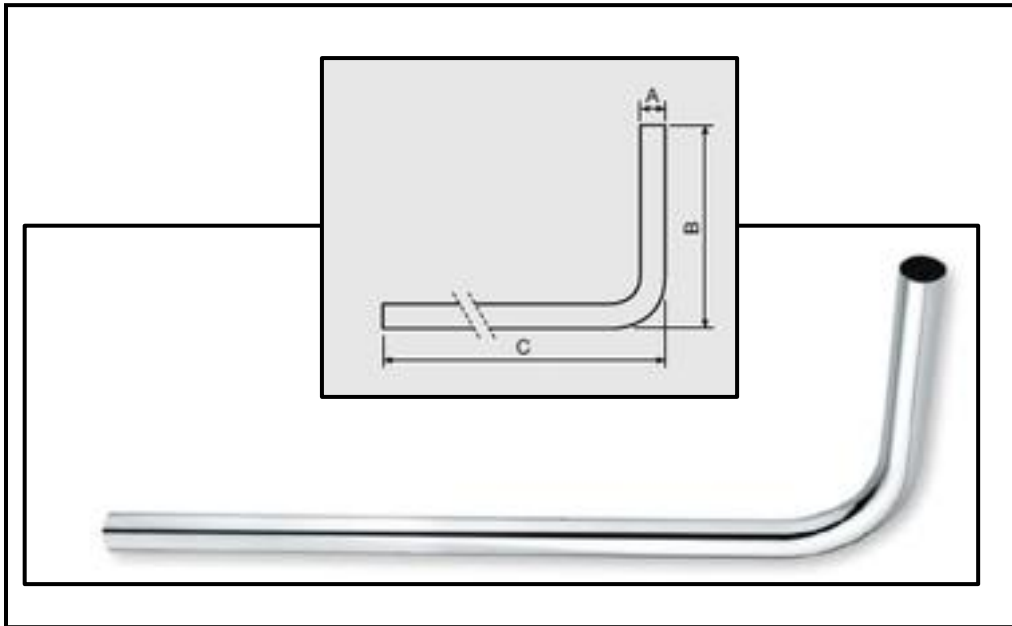

Copper pipes and fittings

Art. TU01

L pipe

A = Ø 25 - 26 - 28 - 30 - 32
B = on demand
C = on demand