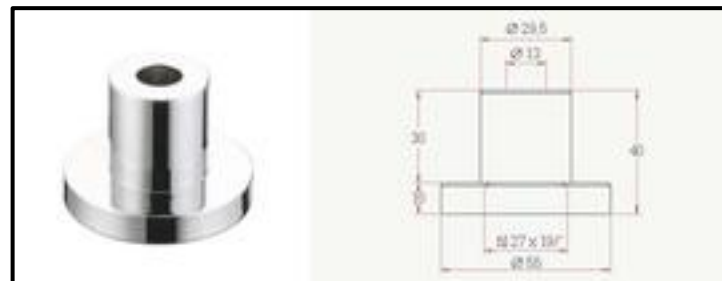

Brass handles

Cacciatori
Via Alle Fabbriche, 7
I-28010 Nebbiono (No)
Tel +39 0322 58588
Fax +39 0322 58588
email: info@ilariacacciatori.it
email: info@fcitaliaonline.it

Minimal line Diverters

Art. 253
Cilindro diverter

Levers

Art. 256
Quadro lever

Art. 293
Elite lever

Art. 295
Gemini lever

Caps