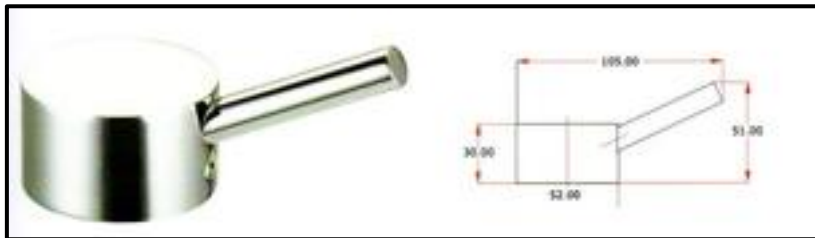

Art. 293
Elite lever