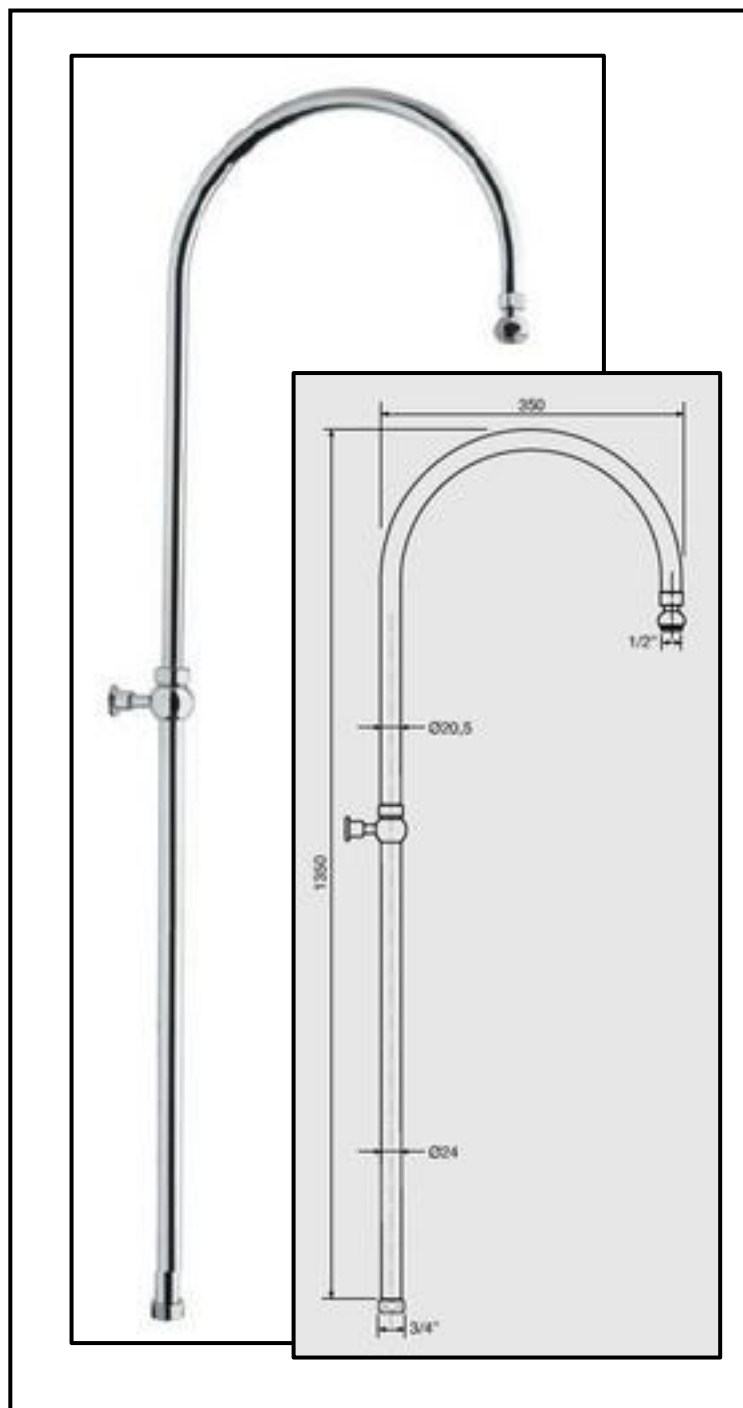

Art. BR23

Luxury telescopic shower column

BR25.01.P	BR25.01.L
"P" model	"L" model