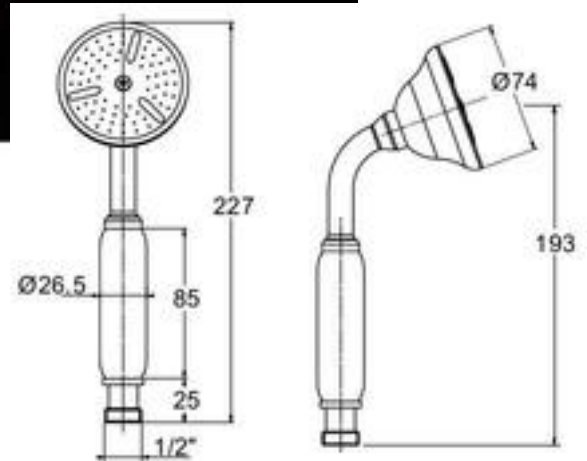

Hand showers
Shower heads
Shower hoses
Shower columns

Cacciatori
Via Alle Fabbriche, 7
I-28010 Nebbiuno (No)
Tel +39 0322 58588
Fax +39 0322 58588
email: info@ilariacacciatori.it
email: info@fcitaliaonline.it

Hand showers and shower heads Monojet old fashion hand showers

Matilde Lusso Art. DC5075

Old fashion **brass** hand shower
Available with

handle: brass, porcelain or white moplen

Disk: brass or antiscala

Finishing: Chromium-plate, old bronze, copper, brushed nickel, Chromium-plated/gold, gold