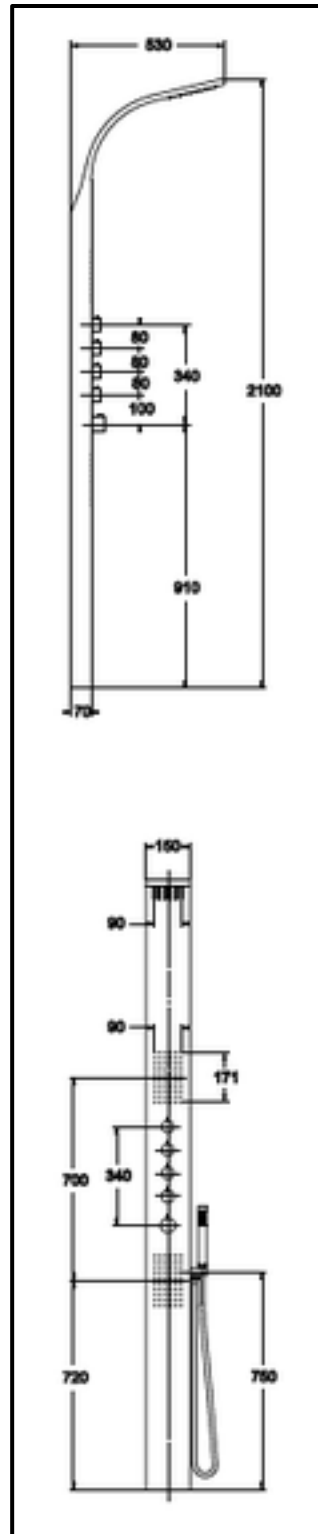

Hand showers
Shower heads
Shower hoses
Shower columns

Cacciatori
Via Alle Fabbriche, 7
I-28010 Nebbiuno (No)
Tel +39 0322 58588
Fax +39 0322 58588
email: info@ilariacacciatori.it
email: info@fcitaliaonline.it

Shower columns

Art. CLAI04

Antiscale floor satin finish stainless steel shower multifunction column with mixer
Finishing: satin finish stainless steel