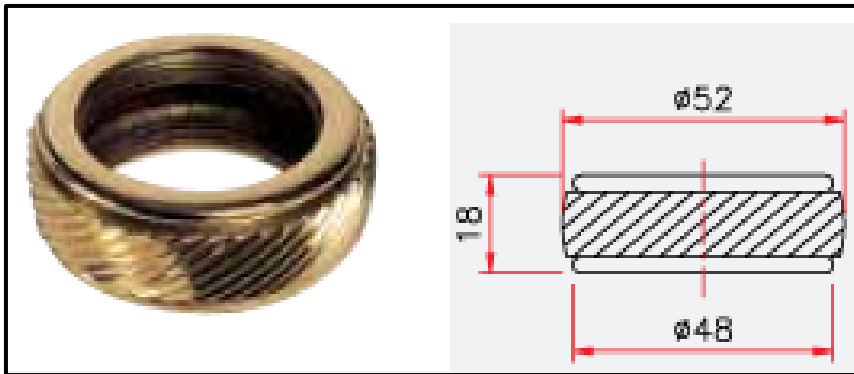

Brass
handles

Cacciatori
Via Alle Fabbriche, 7
I-28010 Nebbiuno (No)
Tel +39 0322 58588
Fax +39 0322 58588
email: info@ilariacacciatori.it
email: info@fcitaliaonline.it

Handles

To assemble the handle, choose from the following components:

Pour composer le croisillon, choisir entre les suivants composants :

Rings