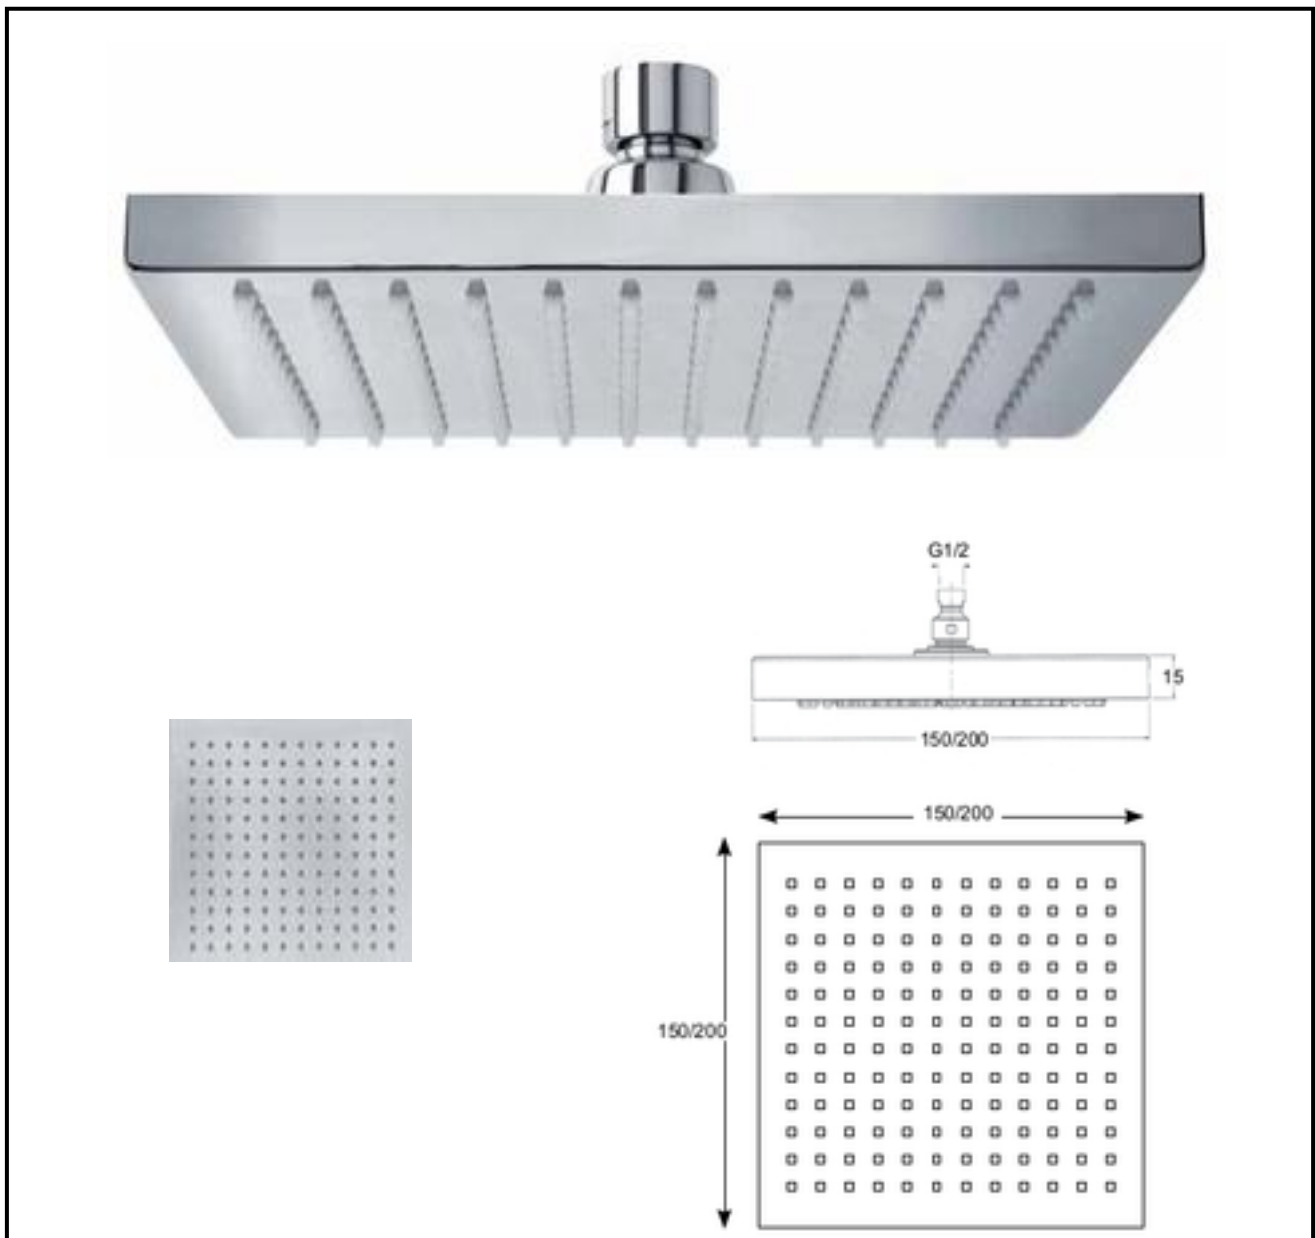

Shower heads

Brass

York

Art. SD4916 150 x 150 mm

Art. SD4906 200 x 200 mm

Antiscale brass square shower head mm, with ½" F adjustable connection

To obtain a normal shower flow, it's required 1 **bar** pressure only.