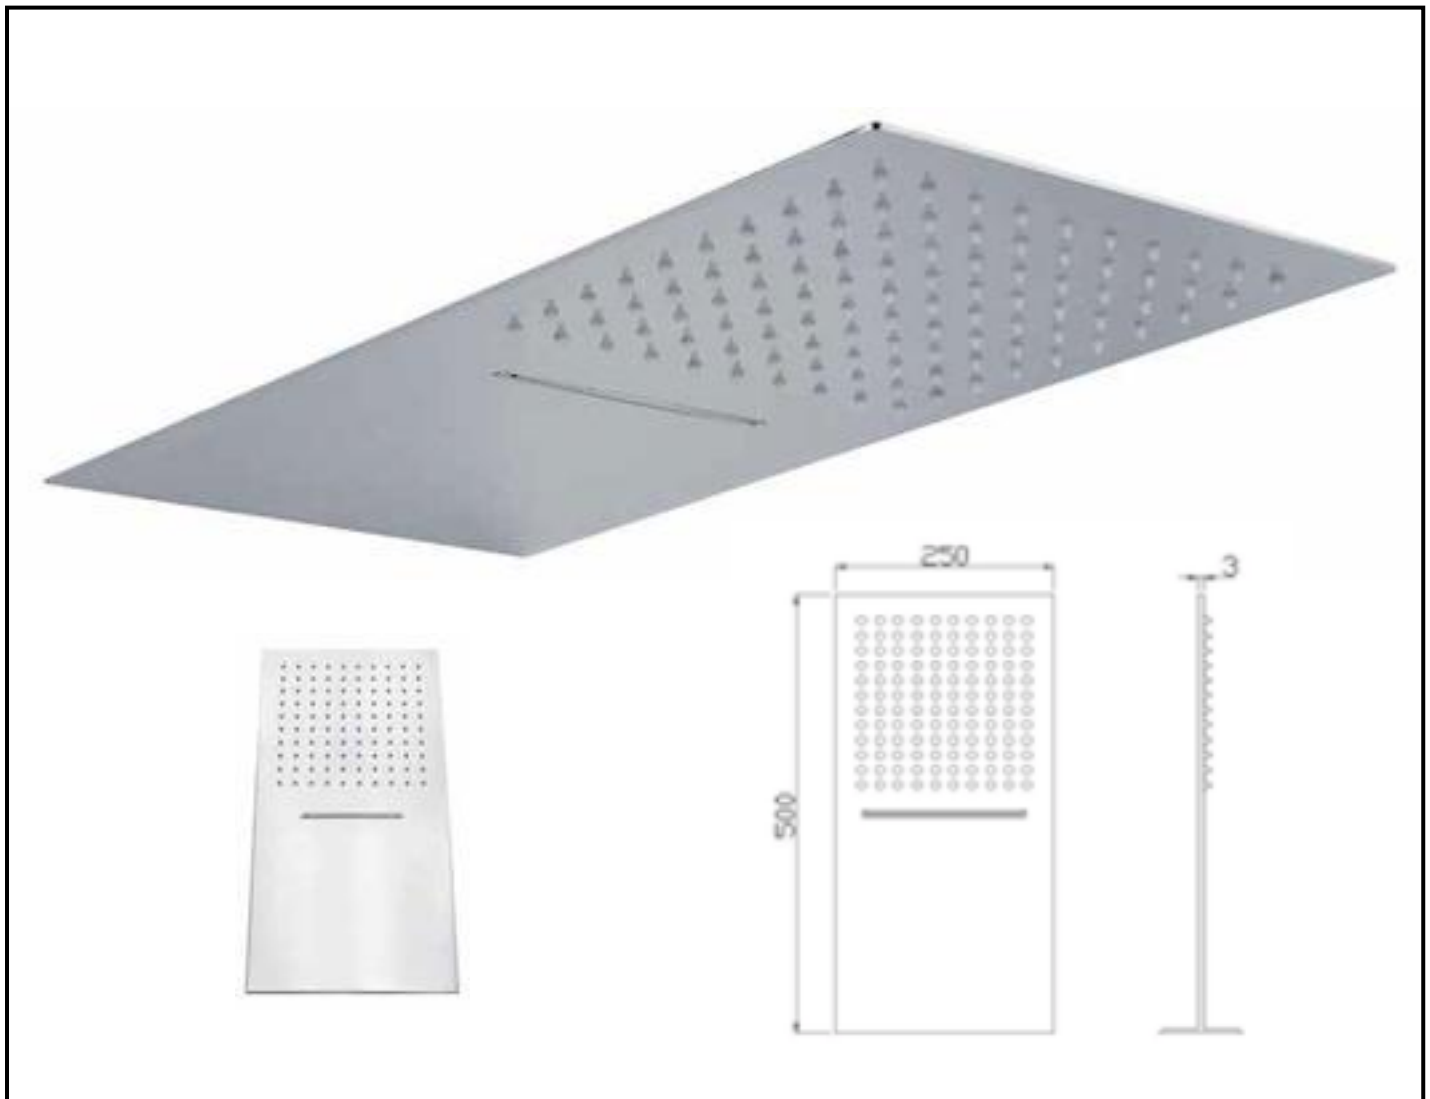

Shower heads Stainless steel

Berlino

Art. SD2150 500 x 250 mm

Wall stainless steel rectangular antiscaling shower head, with waterfall flow and rain jet

8 L/min

To obtain a normal shower flow with an ultrathin shower head, it's required 0,7 **bar pressure** only.