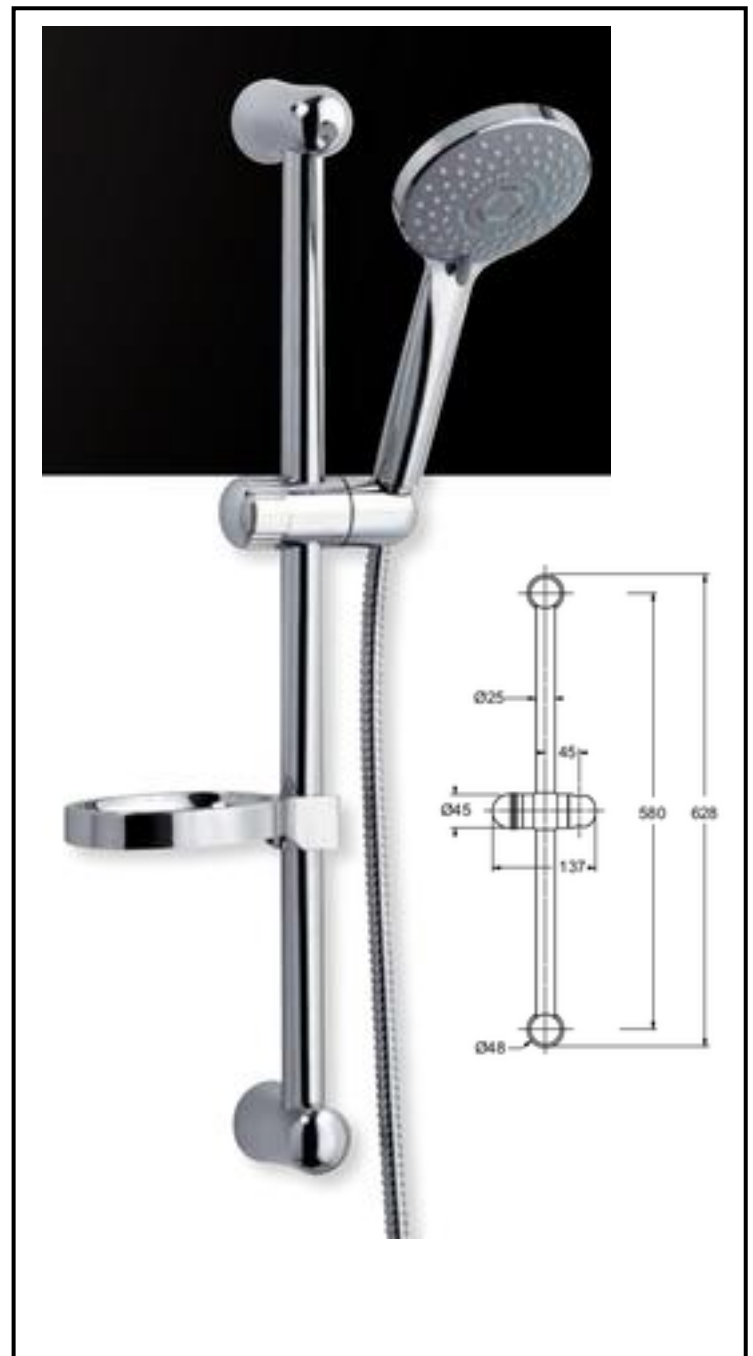

Planet

Art. SL5P467T5CR

Planet sliding rail
with Ø 25 mm bar,

ABS knob slider,

overall length 63 cm

Finishing: chromium-plated

Packing: box with transparent window