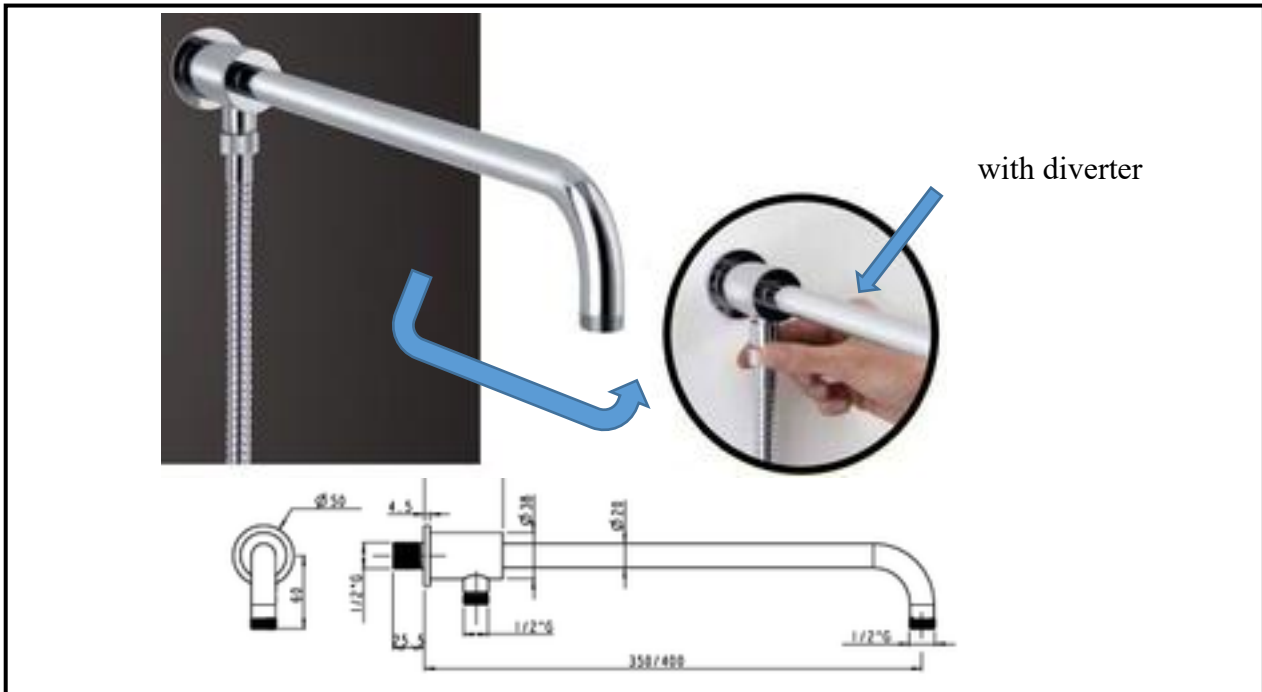

Shower arms

Art. BD 6056

Brass round shower arm, 1/2 MM connection,
Available lengths: 350/400 mm
Finishing: chromium-plated

Art. BD 6042DV

Brass shower arm, 1/2 M x 1/2 M x 1/2 M connection, with diverter
Length 400 mm
Finishing: chromium-plated