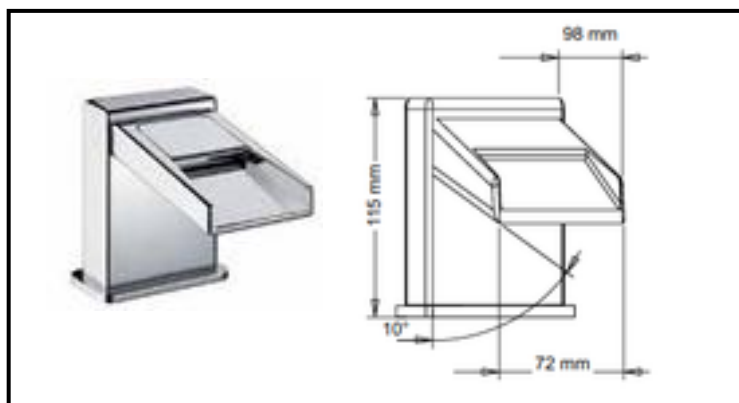

Art. BO002

1/2 M basin open *brass* waterfall flow mouth