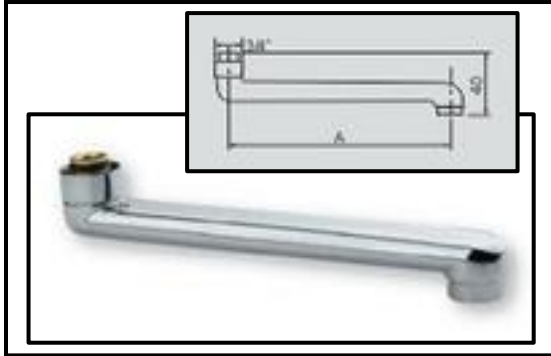

Spouts

Cacciatori
Via Alle Fabbriche, 7
I-28010 Nebbiuno (No)
Tel +39 0322 58588
Fax +39 0322 58588
email: info@ilariacacciatori.it
email: info@fcitaliaonline.it

Spouts