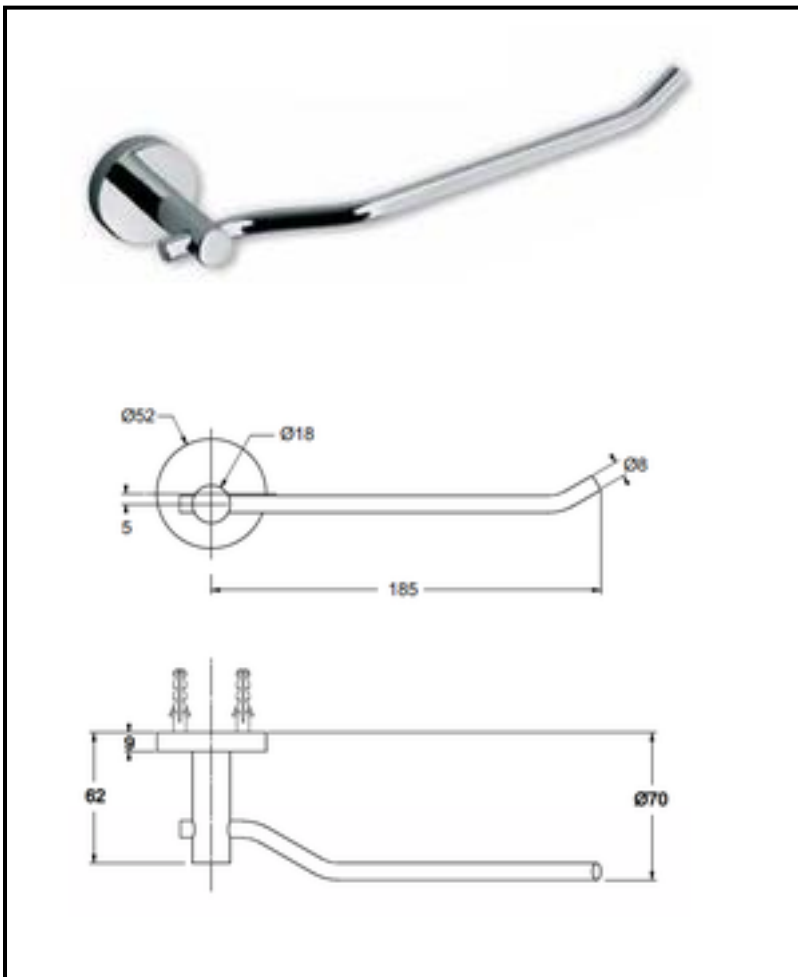

Flexible hoses and accessories

Accessories – Complete sets

Art. ACOMRO

Arte

Brass toilet paper holder

Finishing: chromium-plated

Packing: carton box

Art. ACOMSC