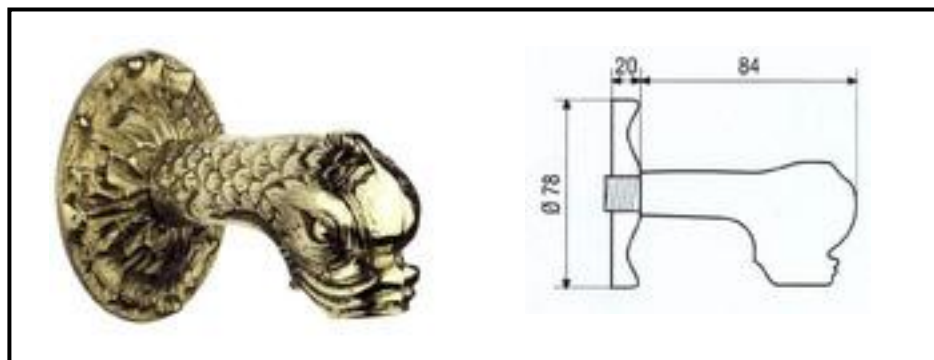

Brass
handles

Cacciatori
Via Alle Fabbriche, 7
I-28010 Nebbiuno (No)
Tel +39 0322 58588
Fax +39 0322 58588
email: info@ilariacacciatori.it
email: info@fcitaliaonline.it

Artistic Line