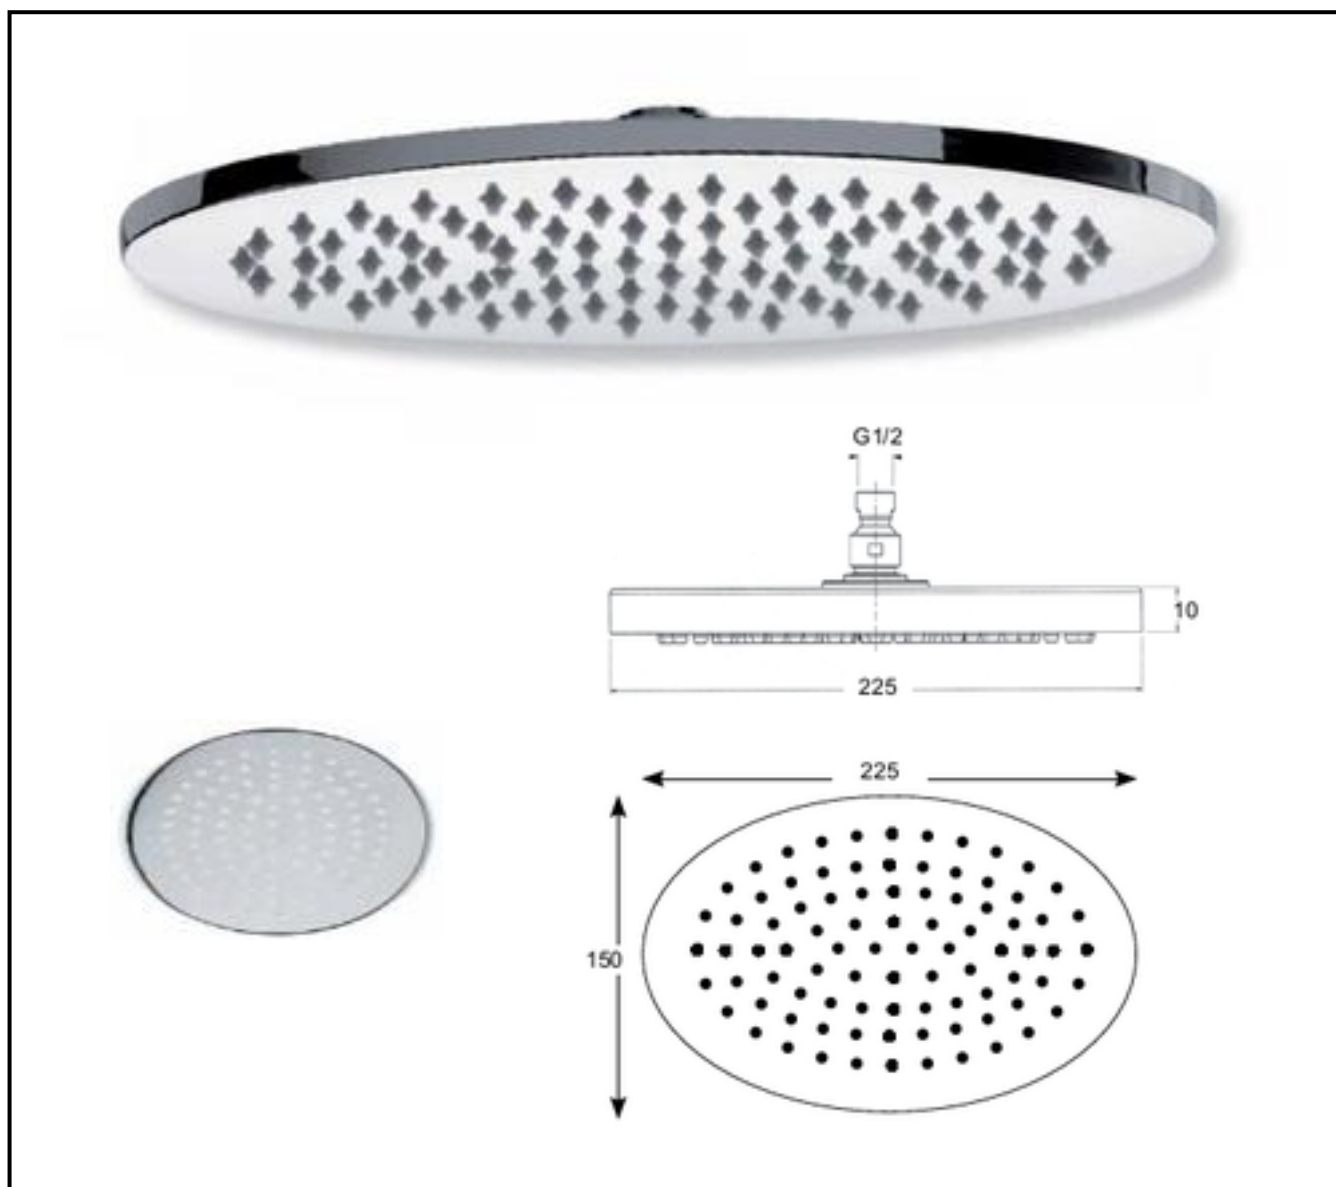

Shower heads

Brass

Liverpool

Art. SD4910 225 x 150 mm

Antiscale brass oval shower head, having possibility to inspect it, with 1/2" F adjustable connection

To obtain a normal shower flow, it's required 1 **bar** pressure only.