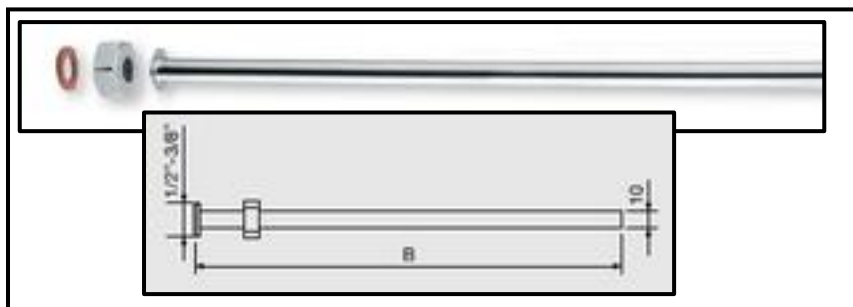

Copper pipes and fittings

Art. CN08

Copper pipe with welded plate

B = mm 300 - 350 - 400 - 500

Art. CN09

Copper pipe with simple stamped plate

B = mm 300 - 350 - 400 - 500

Art. CN10