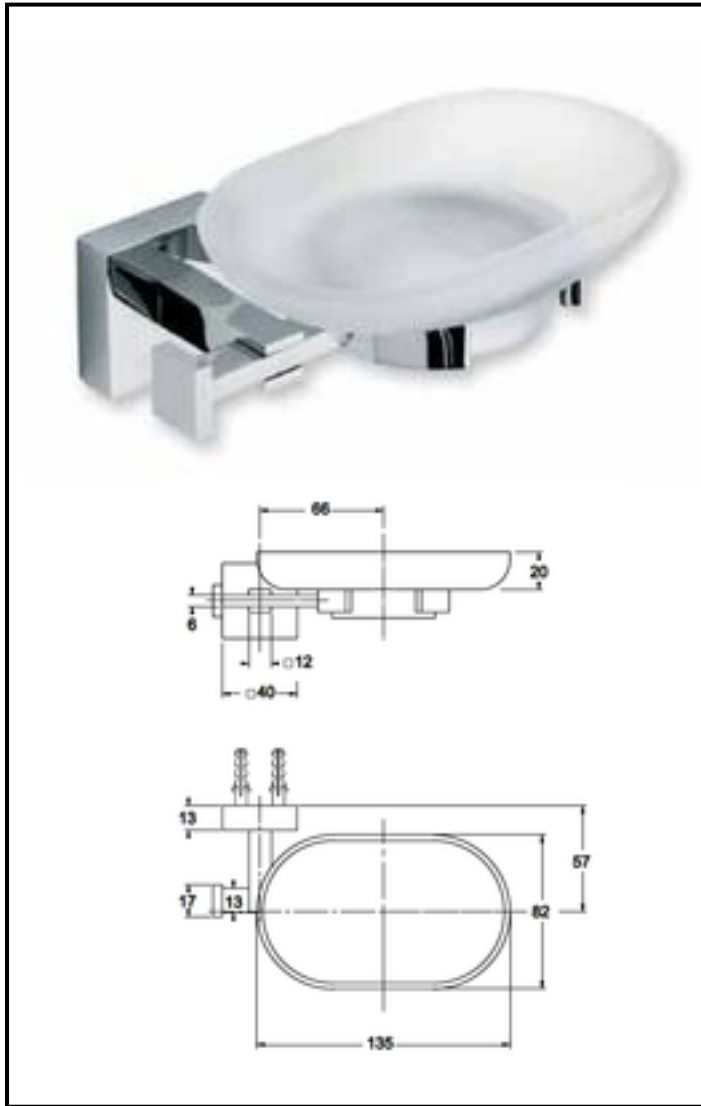

Hand showers
Shower heads
Shower hoses
Shower columns

Cacciatori
Via Alle Fabbriche, 7
I-28010 Nebbiuno (No)
Tel +39 0322 58588
Fax +39 0322 58588
email: info@ilariacacciatori.it
email: info@fcitaliaonline.it

Flexible hoses and accessories Accessories – Complete sets