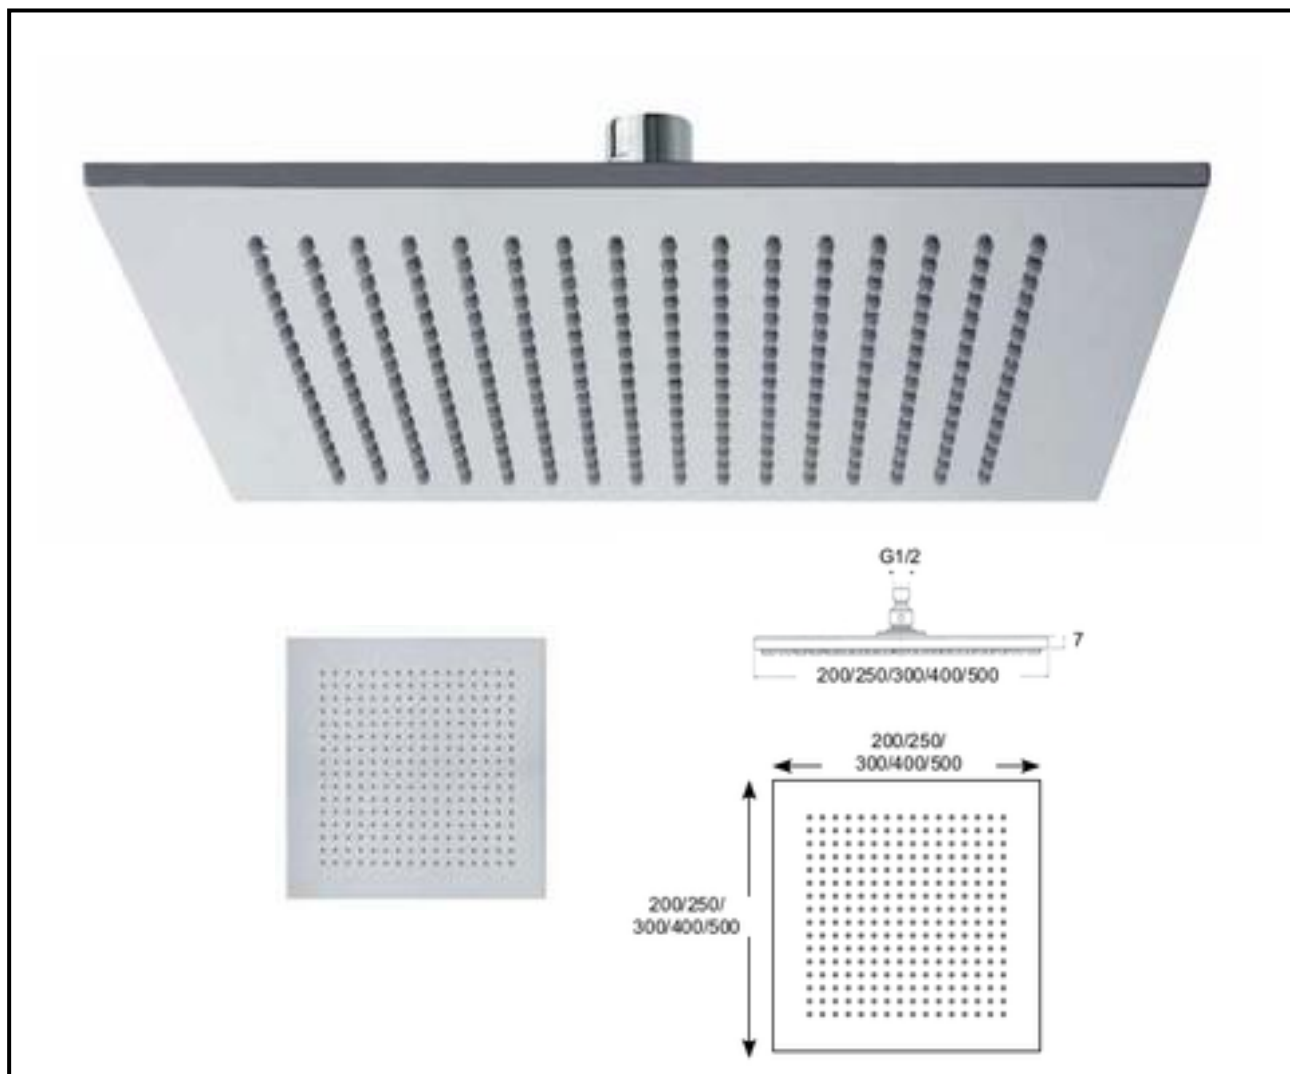

Hand showers
Shower heads
Shower hoses
Shower columns

Cacciatori
Via Alle Fabbriche, 7
I-28010 Nebbiuno (No)
Tel +39 0322 58588
Fax +39 0322 58588
email: info@ilariacacciatori.it
email: info@fcitaliaonline.it

Shower heads

Brass

Parigi

Art. SD3220 200 x 200 mm

Art. SD3230 250 x 250 mm

Art. SD3230 300 x 300 mm

Art. SD3240 400 x 400 mm *Use with ceiling arm only*

Art. SD3250 500 x 500 mm *Use with ceiling arm only*

Antiscale brass square shower head, having h 7 mm and having possibility to inspect it, with ½" F adjustable connection

To obtain a normal shower flow with an ultrathin shower head, it's required **0,7 bar** pressure only.