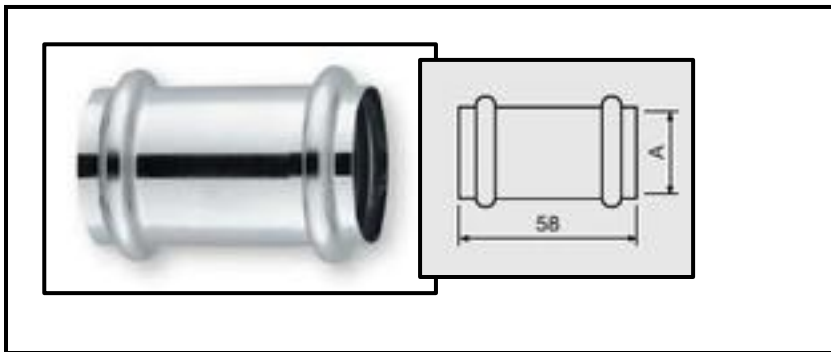

Sleeves, elbows and fittings

Art. MI03

Adaptor

Ø 40/32 and Ø 32/26

MI03.01	MI03.02
A = Ø 26	A = Ø 32
B = 70 mm	B = 82 mm
C = Ø 32	C = Ø 40

Art. MI18

Pipe connection sleeve

Ø 26/30/32