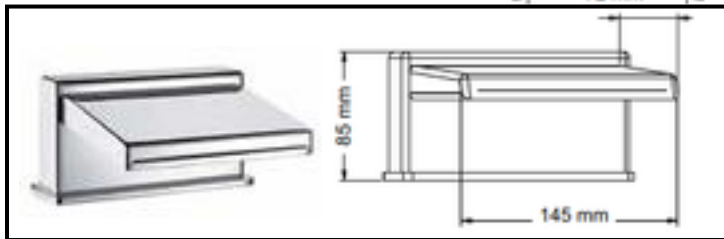

Art. BO007

½ M closed *brass* waterfall flow mouth for bathtub edge set