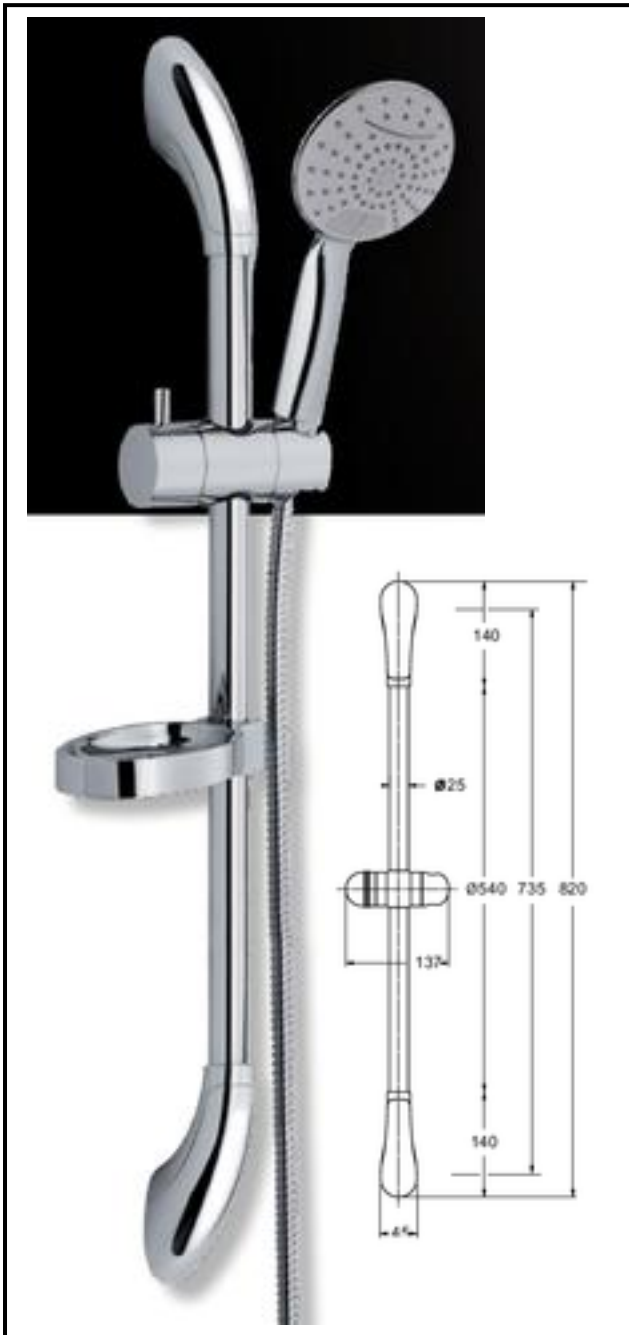

Hand showers
Shower heads
Shower hoses
Shower columns

Cacciatori
Via Alle Fabbriche, 7
I-28010 Nebbiuno (No)
Tel +39 0322 58588
Fax +39 0322 58588
email: info@ilariacacciatori.it
email: info@fcitaliaonline.it

Sliding rails

Elite

Art. SL5E483T5CR

Elite sliding rail
with Ø 25 mm bar
ABS knob slider,
overall length 82 cm
Finishing: chromium-plated
Packing: box with transparent window