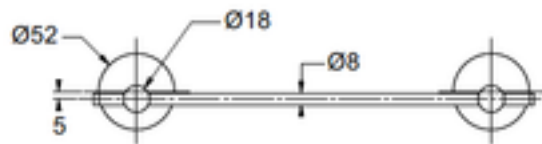

Flexible hoses and accessories

Accessories – Complete sets

Art. ACOMPS

Arte

Brass towel holder

Length: 30/40/58 cm

Finishing: chromium-plated

Packing: carton box