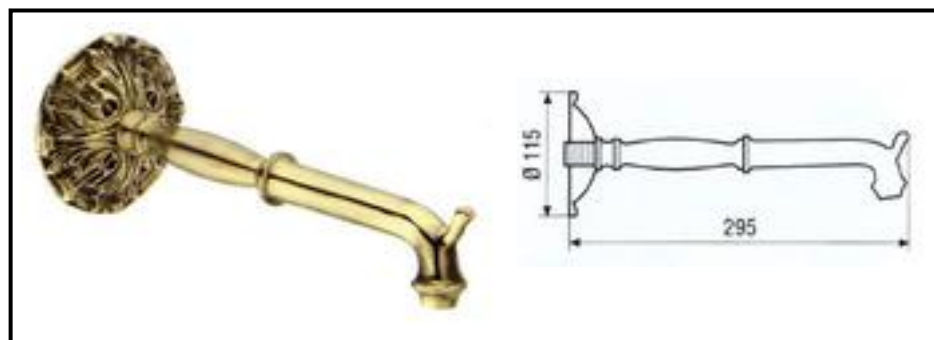

Artistic Line

Art. 930
¾ “ F connection continuous
fountain supplier

Art. 931
½ “ F connection continuous
supplier

Art. 932
½ “ F connection “Delfino”
continuous supplier with rose

Art. 933
¾ “ F connection “Delfino”
continuous supplier with rose