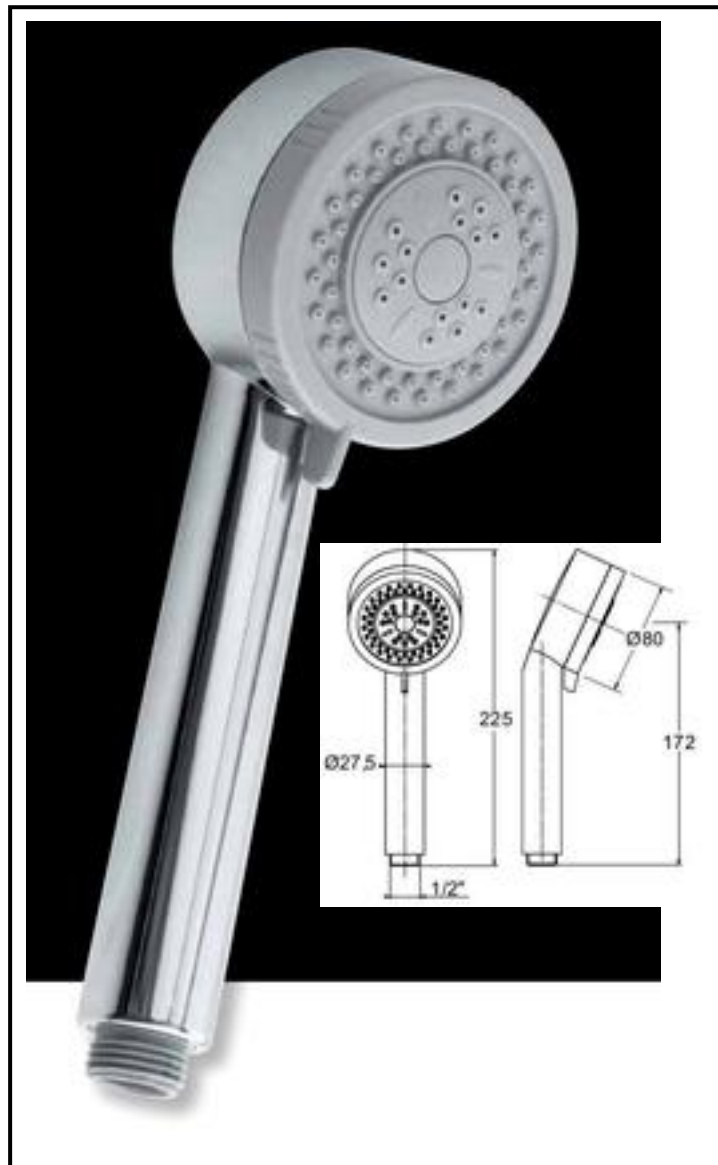

Fiordaliso 3

Art. DC5052

3 jets hydromassage

ABS hand shower

with rubber clean

Finishing: chromium-plated

Packing: carton box – plastic bag