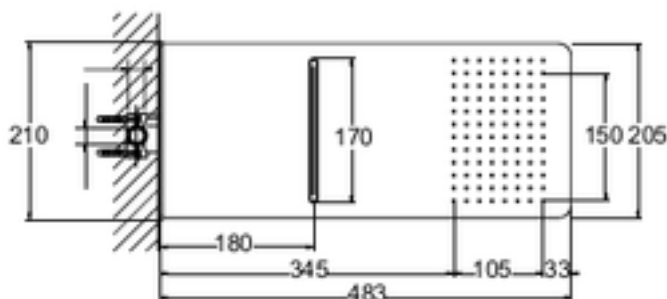

Hand showers
Shower heads
Shower hoses
Shower columns

Cacciatori
Via Alle Fabbriche, 7
I-28010 Nebbiuno (No)
Tel +39 0322 58588
Fax +39 0322 58588
email: info@ilariacacciatori.it
email: info@fcitaliaonline.it

Shower heads

Brass

Oslo

Art. SD4097 483 x 205 x 17 mm

Wall brass shower head 483 x 205 x 17 mm, with waterfall flow and rain jet.
Built-in components included to be embeded before the showerhead installation.

To obtain a normail shower flow, it's required **2 bar pressure** only.