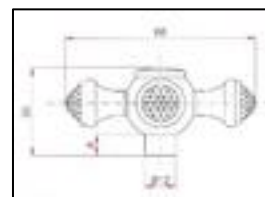

Art. 2016B
Ice handle
with Swarovski
elements