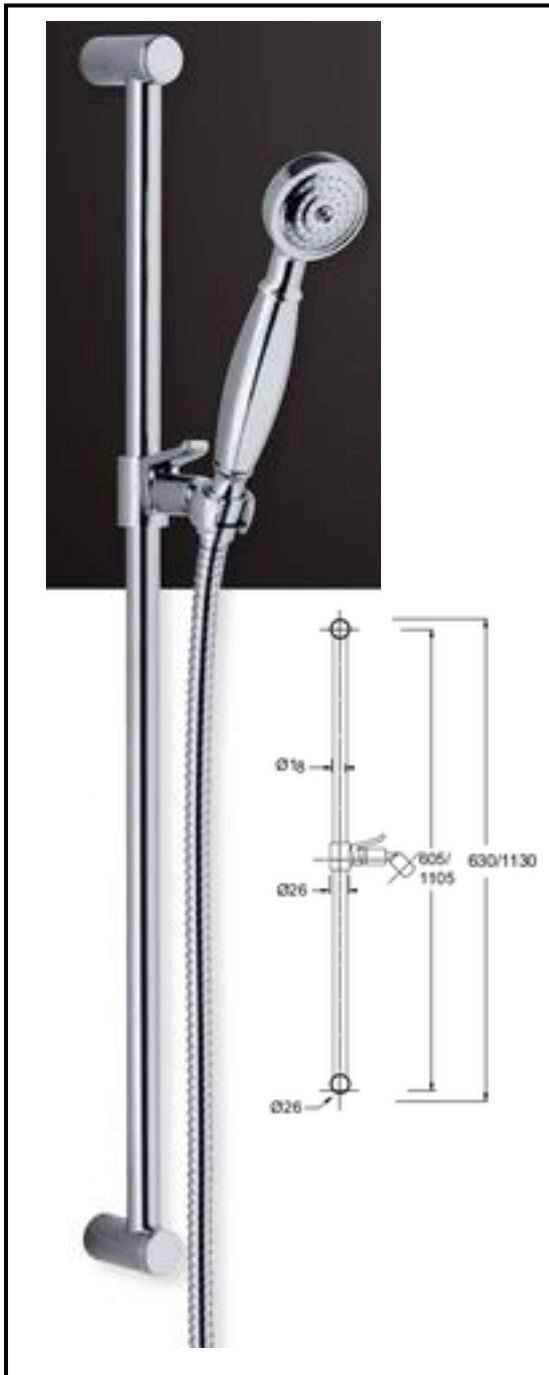

Hand showers
Shower heads
Shower hoses
Shower columns

Cacciatori
Via Alle Fabbriche, 7
I-28010 Nebbiuno (No)
Tel +39 0322 58588
Fax +39 0322 58588
email: info@ilariacacciatori.it
email: info@fcitaliaonline.it

Sliding rails

Swiss

Art. SL8G47003CR

Swiss sliding rail

Completely in **brass** with Ø 18 mm rod
brass slider,

overall length 63 cm and 113 cm

Finishing: chromium-plated

Packing: box with transparent window