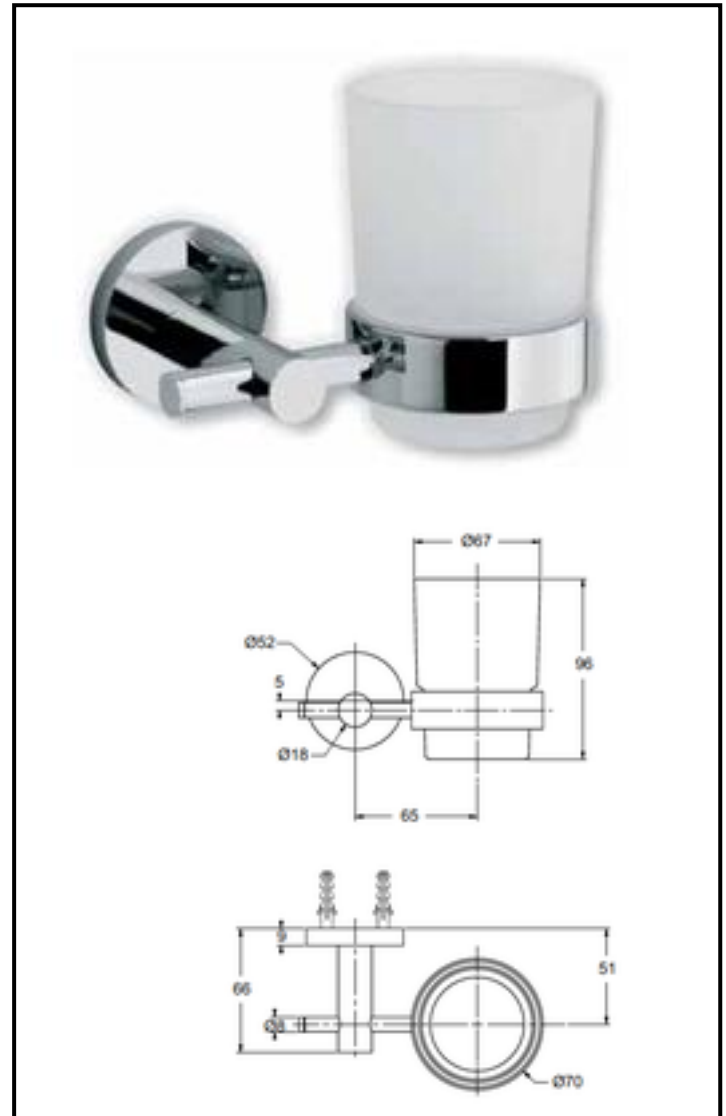

Hand showers
Shower heads
Shower hoses
Shower columns

Cacciatori
Via Alle Fabbriche, 7
I-28010 Nebbiuno (No)
Tel +39 0322 58588
Fax +39 0322 58588
email: info@ilariacacciatori.it
email: info@fcitaliaonline.it

Flexible hoses and accessories

Accessories – Complete set