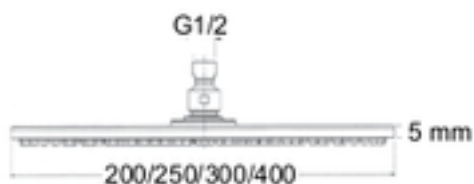

Monaco

Art. SD5120 200 x 200 mm

Art. SD5125 250 x 250 mm

Art. SD5130 300 x 300 mm

Art. SD5140 400 x 400 mm

8 L/min

Stainless steel antiscaling square shower head, ultrathin (having h 5 mm),
with 1/2" F adjustable connection

To obtain a normal shower flow with an ultrathin shower head,
it's required **0,7 bar pressure** only.