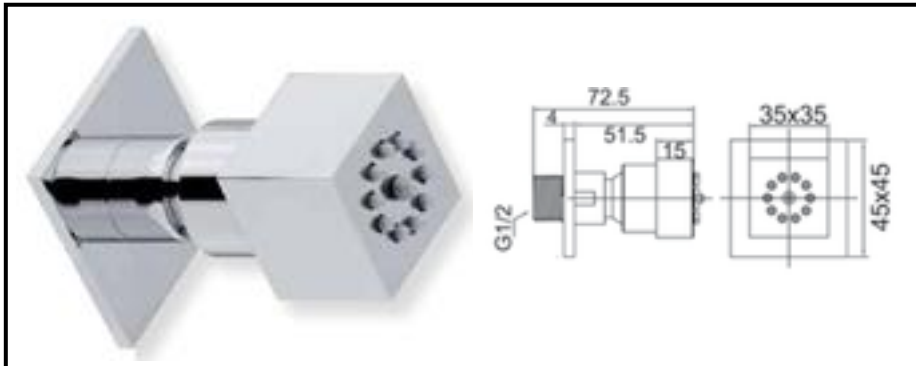

Lateral shower heads and body jets

Imola

Art. SD4058

Adjustable lateral **brass**
shower head

with rubber clean

$\frac{1}{2}$ M connection

Finishing: chromium-plated

Packing: carton box