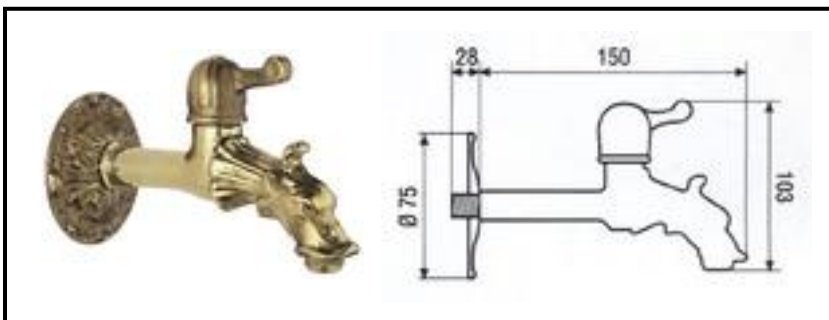

Art. 921
½" M connection coupling hose
artistic long tap quick pitch
with big rose

Art. 922
½" M connection coupling hose
artistic bolt tap with rose

Art. 923
½" M connection coupling hose
Impero style tap quick pitch
with rose