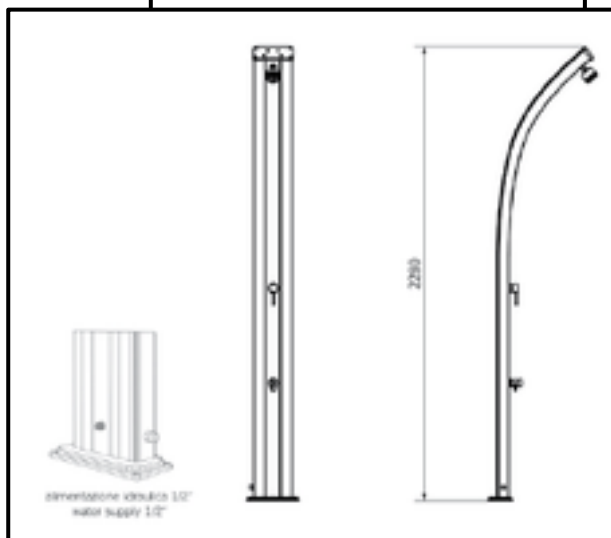

Hand showers
Shower heads
Shower hoses
Shower columns

Cacciatori
Via Alle Fabbriche, 7
I-28010 Nebbiuno (No)
Tel +39 0322 58588
Fax +39 0322 58588
email: info@ilariacacciatori.it
email: info@fcitaliaonline.it

Shower columns

Art. CLAL07

Solar aluminium shower column with showerhead, tap and footwasher.

Capacity 30 l- 228 cm height

Finishing: dark grey/inox, black, sand, blue, orange, red, fuchsia, violet, green.

Art. CLAL07LR3BL