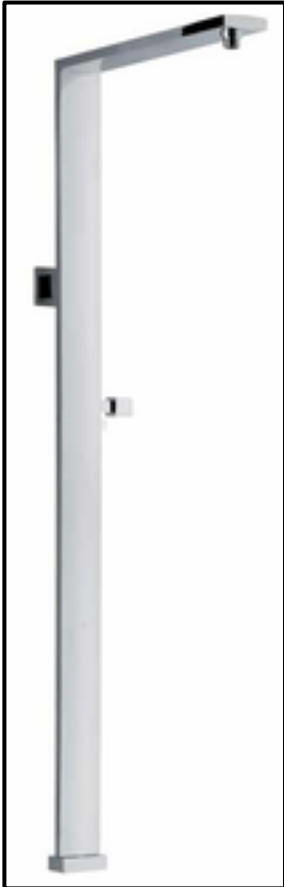

Hand showers
Shower heads
Shower hoses
Shower columns

Cacciatori
Via Alle Fabbriche, 7
I-28010 Nebbiuno (No)
Tel +39 0322 58588
Fax +39 0322 58588
email: info@ilariacacciatori.it
email: info@scitaliaonline.it

Shower columns

Art. CL 2151

Brass shower column with shower support. It is available in 4 different assembling systems

Finishing: available: Chromium-plated

Art. C51A00000CR

For ext. shower upper
 $\frac{3}{4}$ connection

A

Art. C51A40223CR
Brass column without diverter and with $\frac{3}{4}$ F connection with *Scotland* mm 370 x 190 shower head, *Quadra* shower hand, double interlocked hose cm 150

Art. C51A00000CR
Shower column only with $\frac{3}{4}$ connection