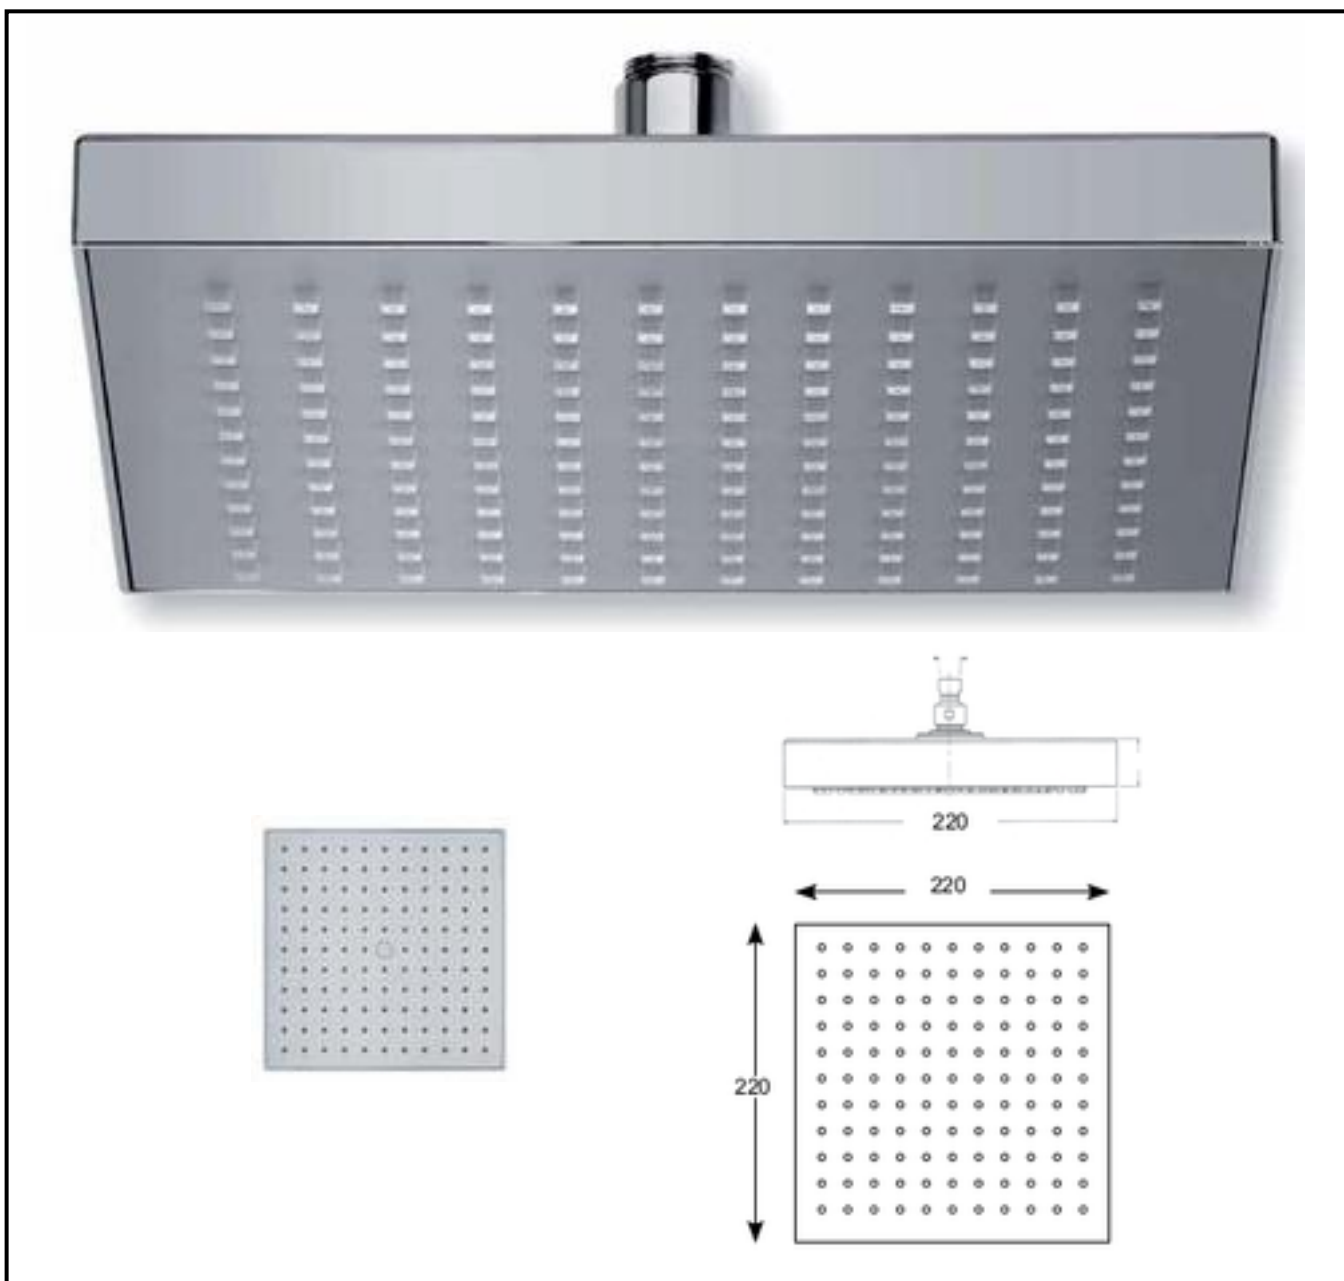

Hand showers
Shower heads
Shower hoses
Shower columns

Cacciatori
Via Alle Fabbriche, 7
I-28010 Nebbiuno (No)
Tel +39 0322 58588
Fax +39 0322 58588
email: info@ilariacacciatori.it
email: info@fcitaliaonline.it

Shower heads Plastic

Bristol

Art. SD4902 220 x 220 mm

ABS antiscala square shower head, with 1/2" F adjustable connection

To obtain a normal shower flow it's required **1 bar pressure** only.

10 L/min