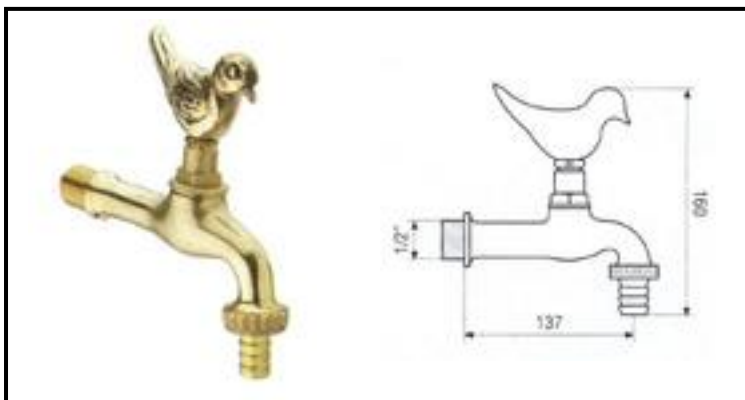

Brass
handles

Cacciatori
Via Alle Fabbriche, 7
I-28010 Nebbiuno (No)
Tel +39 0322 58588
Fax +39 0322 58588

email: info@ilariacacciatori.it
email: info@fcitaliaonline.it

Artistic Line