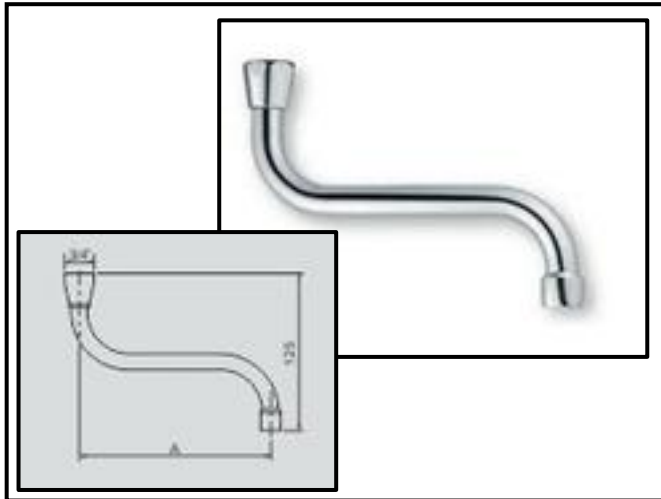

Spouts

Spouts

Art. CA01

“S” spout Ø 18, ¾” universal joint

CA01.10	CA01.15	CA01.20	CA01.25	CA01.30	CA01.35	CA01.40
A=100	A=150	A=200	A=250	A=300	A=350	A=400