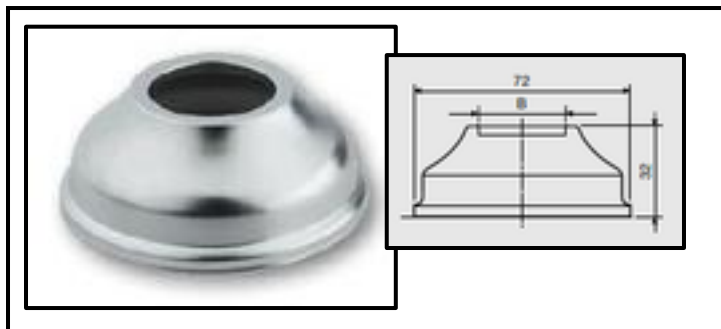

Roses and accessories

Art. MI06
WC Rose Ø 26/30/32

Art. MI06.01
1/2" brass rose

Art. MI06.02
Steel rose with 1/2" false threading

Art. MI06.03
Heavy brass rose with 1/2" threading

Art. MI07
Conical rose Ø 26/30/32/40