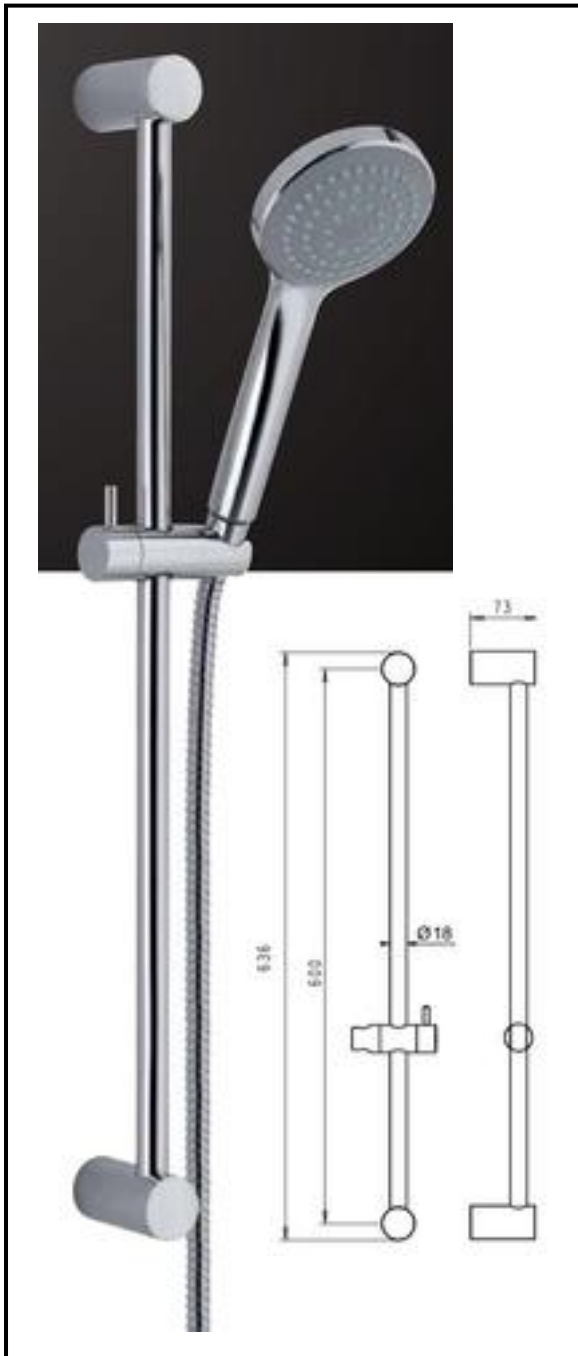

Hand showers
Shower heads
Shower hoses
Shower columns

Cacciatori
Via Alle Fabbriche, 7
I-28010 Nebbiuno (No)
Tel +39 0322 58588
Fax +39 0322 58588
email: info@ilariacacciatori.it
email: info@fcitaliaonline.it

Sliding rails

Linea

Art. SL8L46605CR

Linea sliding rail
with Ø 18 mm bar

brass knob slider,

overall length 63,6 cm

Finishing: chromium-plated

Packing: box with transparent window