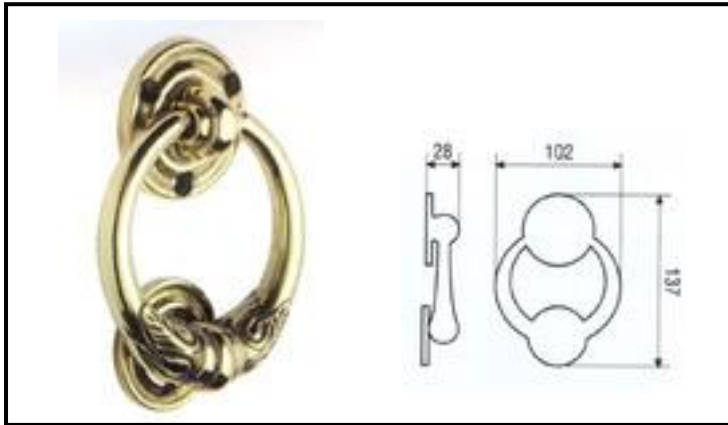

Brass
handles

Cacciatori
Via Alle Fabbriche, 7
I-28010 Nebbiuno (No)
Tel +39 0322 58588
Fax +39 0322 58588
email: info@ilariacacciatori.it
email: info@fcitaliaonline.it

Artistic Line