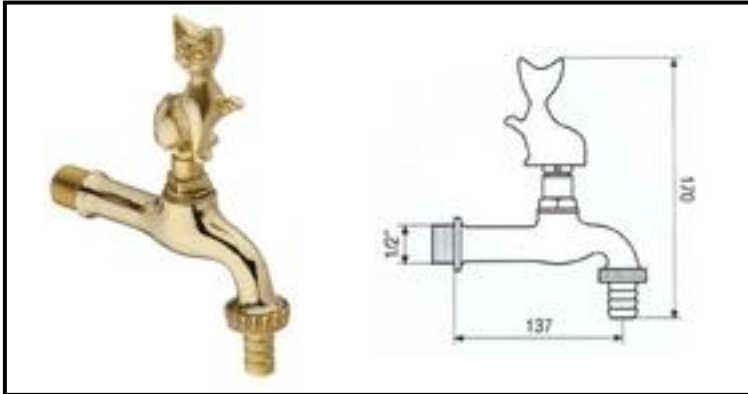

Brass handles

Cacciatori
Via Alle Fabbriche, 7
I-28010 Nebbiuno (No)
Tel +39 0322 58588
Fax +39 0322 58588
email: info@ilariacacciatori.it
email: info@fcitaliaonline.it

Artistic Line

Art. 955
Tap with cat handle