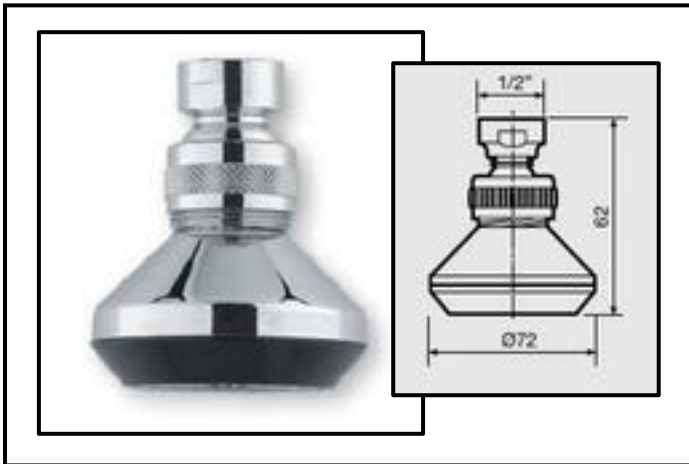

Shower heads

Art. MI12.01

American shower head with adjustable joint