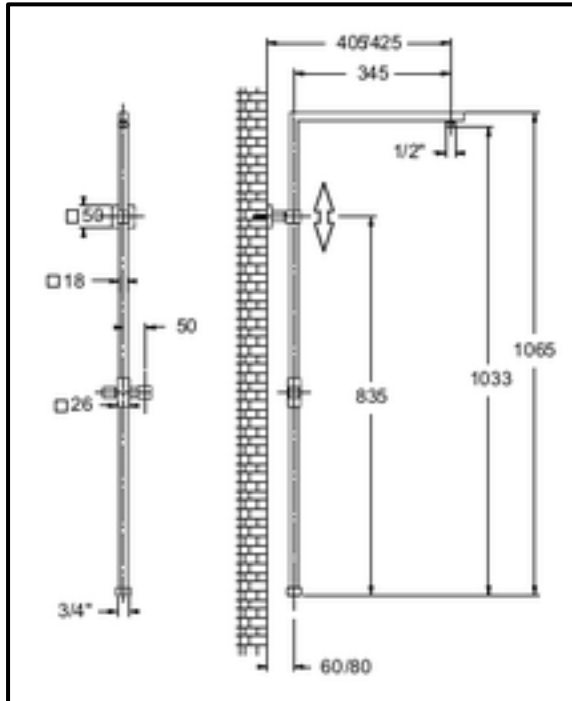

Hand showers
Shower heads
Shower hoses
Shower columns

Cacciatori
Via Alle Fabbriche, 7
I-28010 Nebbiuno (No)
Tel +39 0322 58588
Fax +39 0322 58588
email: info@ilariacacciatori.it
email: info@fcitaliaonline.it

Shower columns

Art. CL 2156

Brass shower column with slider and adjustable bracket. It is available in 4 different assembling systems

Finishing: Chromium-plated