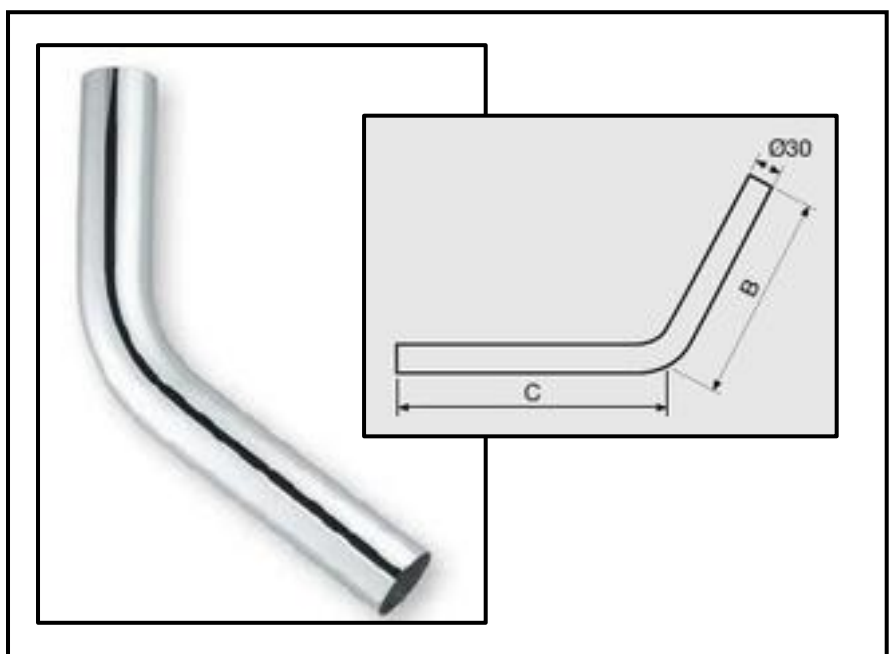

Art. CR01
Chromium-plated 45°
elbow